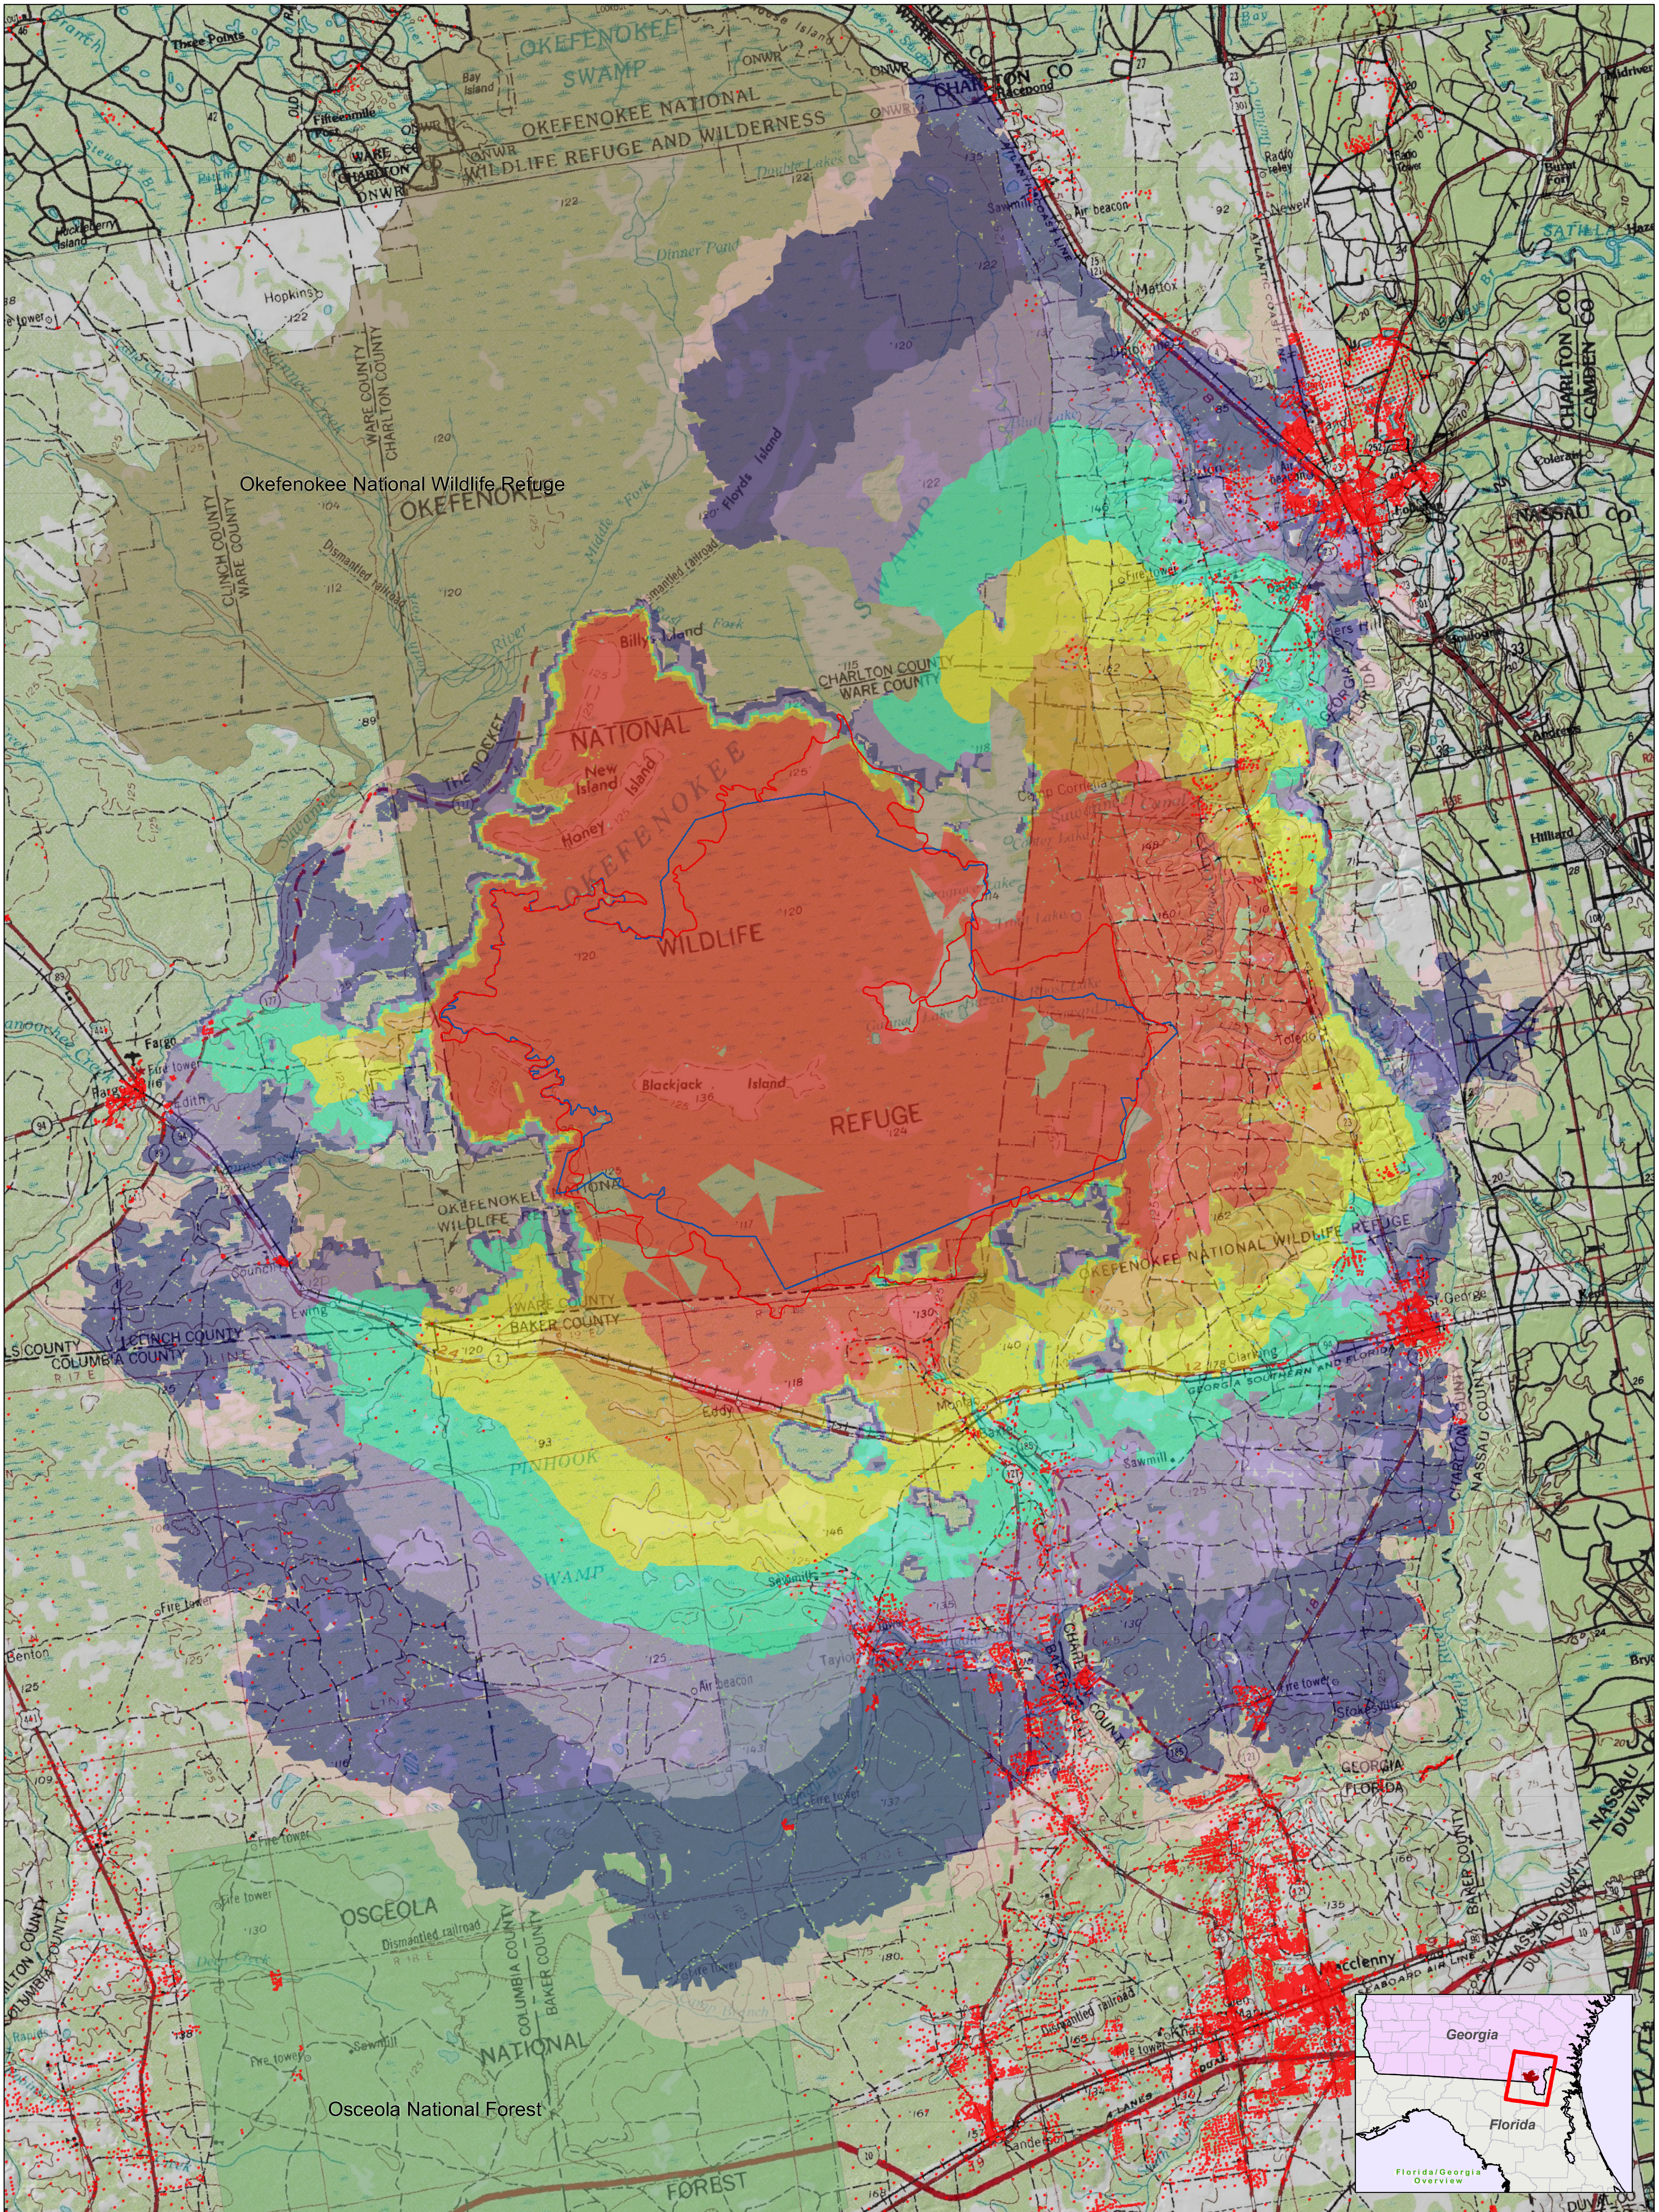

Honey Prairie
81,468 Acres

Fire Spread Probability

05/11/2011

Perimeter
as of 05/10/2011

FSPro Output

Georgia
Florida

Florida/Georgia
Overview

E. Sellers
Prepared
5/10/2011 1430
Coordinate System:
NAD 1983