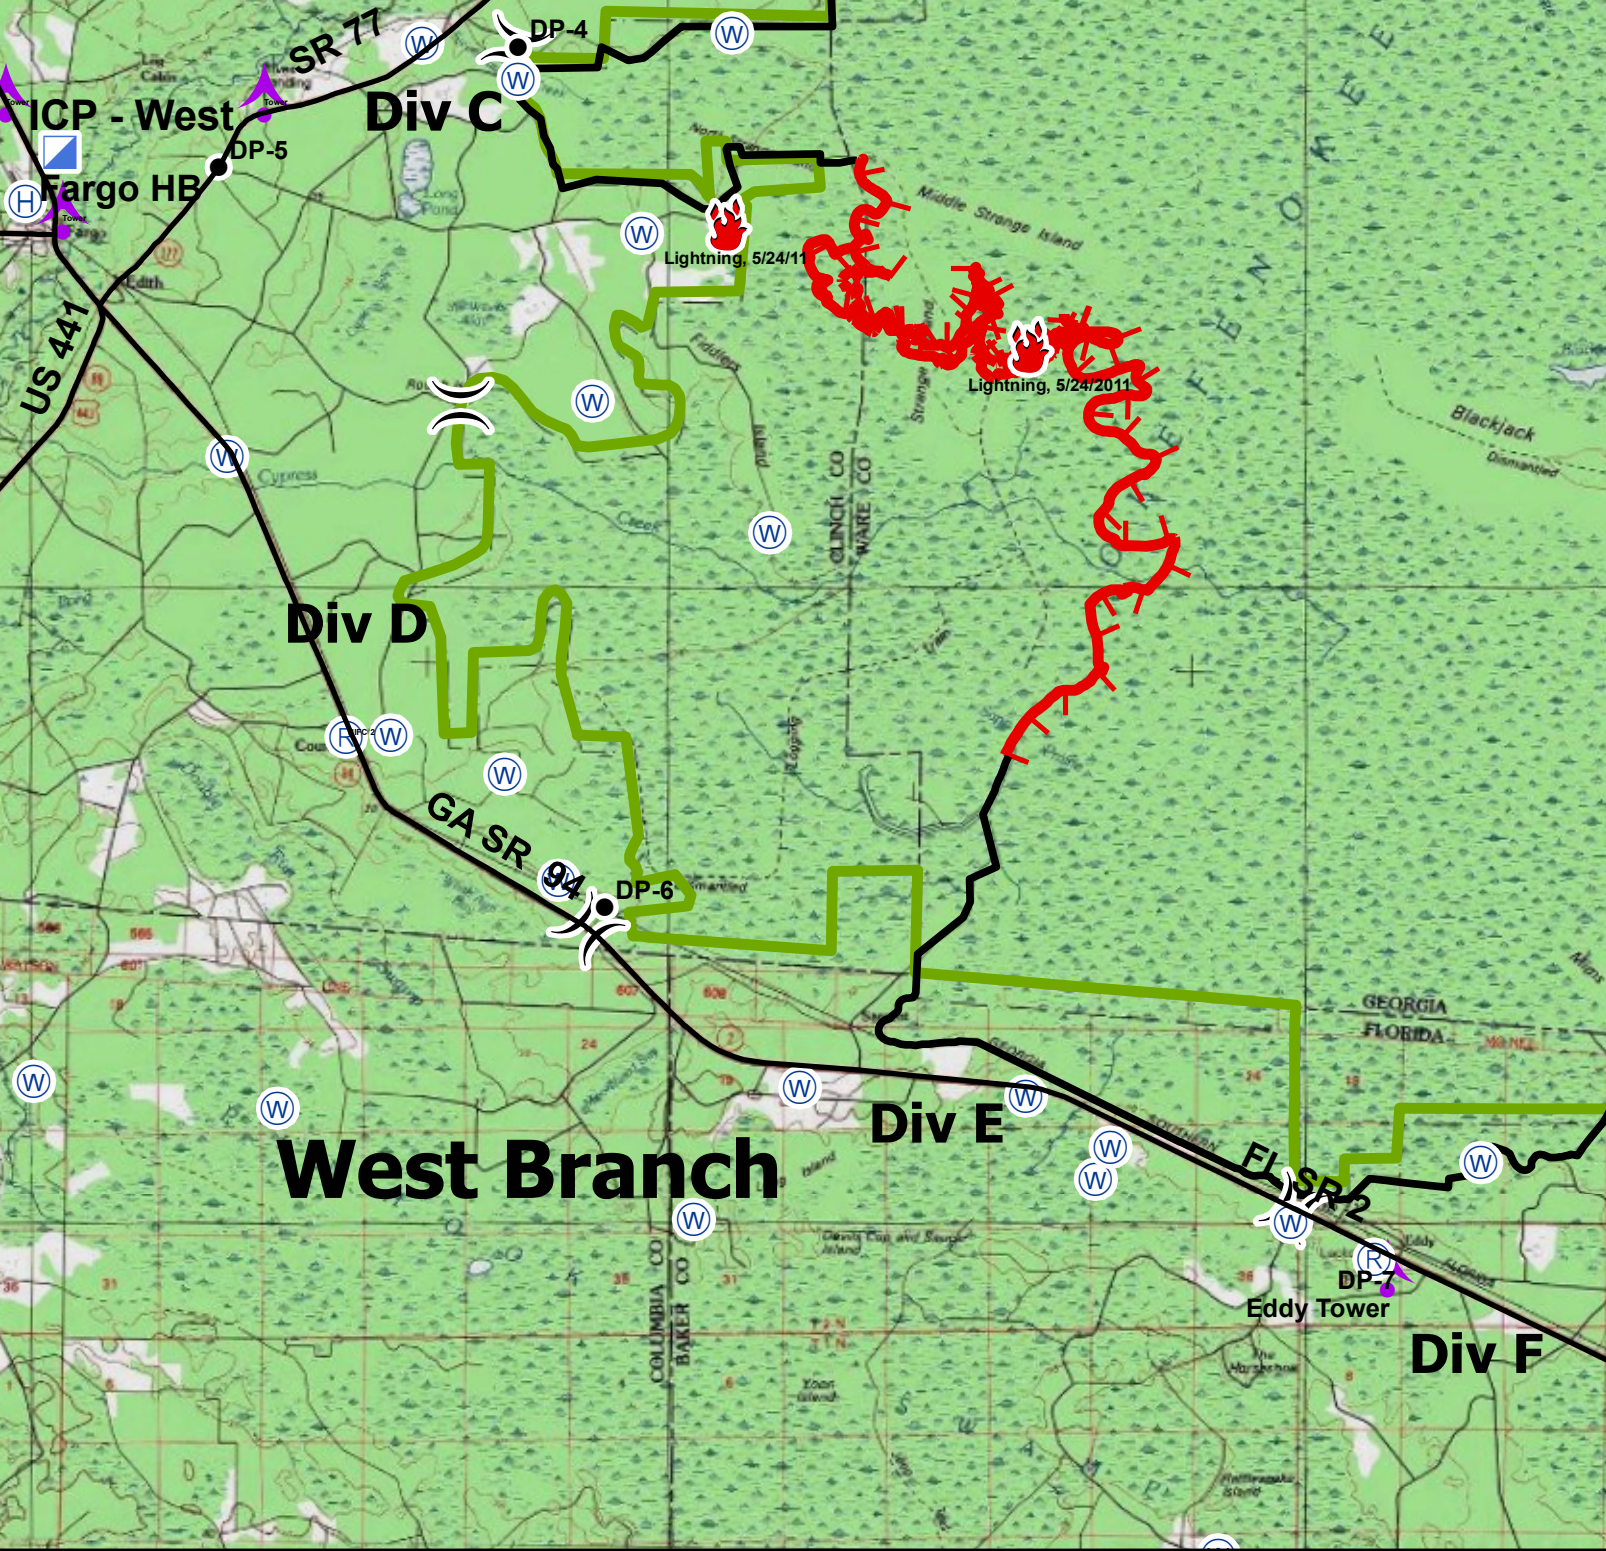

- Okefenokee Swamp Park
- local\_GA\_major\_roads
- ONWR Boundary
- Completed Dozer Line
- Completed Line
- Uncontrolled Fire Edge
- Division
- Branch
- Incident Command Post
- Helibase
- Incident Base
- Water Source
- Repeater
- Helispot
- Drop Point
- Aerial Hazard
- Fire Location

Created Date: 5/28/2011  
 Michael Edwards, GISS  
 FL Division of Forestry

**Honey Prairie Complex**  
**GA-OKR-000001**  
**5/29/2011 - Day**  
**154,867 Acres**

- Okefenokee Swamp Park
- local\_GA\_major\_roads
- ONWR Boundary
- Completed Dozer Line
- Completed Line
- Uncontrolled Fire Edge
- Division
- Branch
- Incident Command Post
- Helibase
- Incident Base
- Water Source
- Repeater
- Helispot
- Drop Point
- Aerial Hazard
- Fire Location