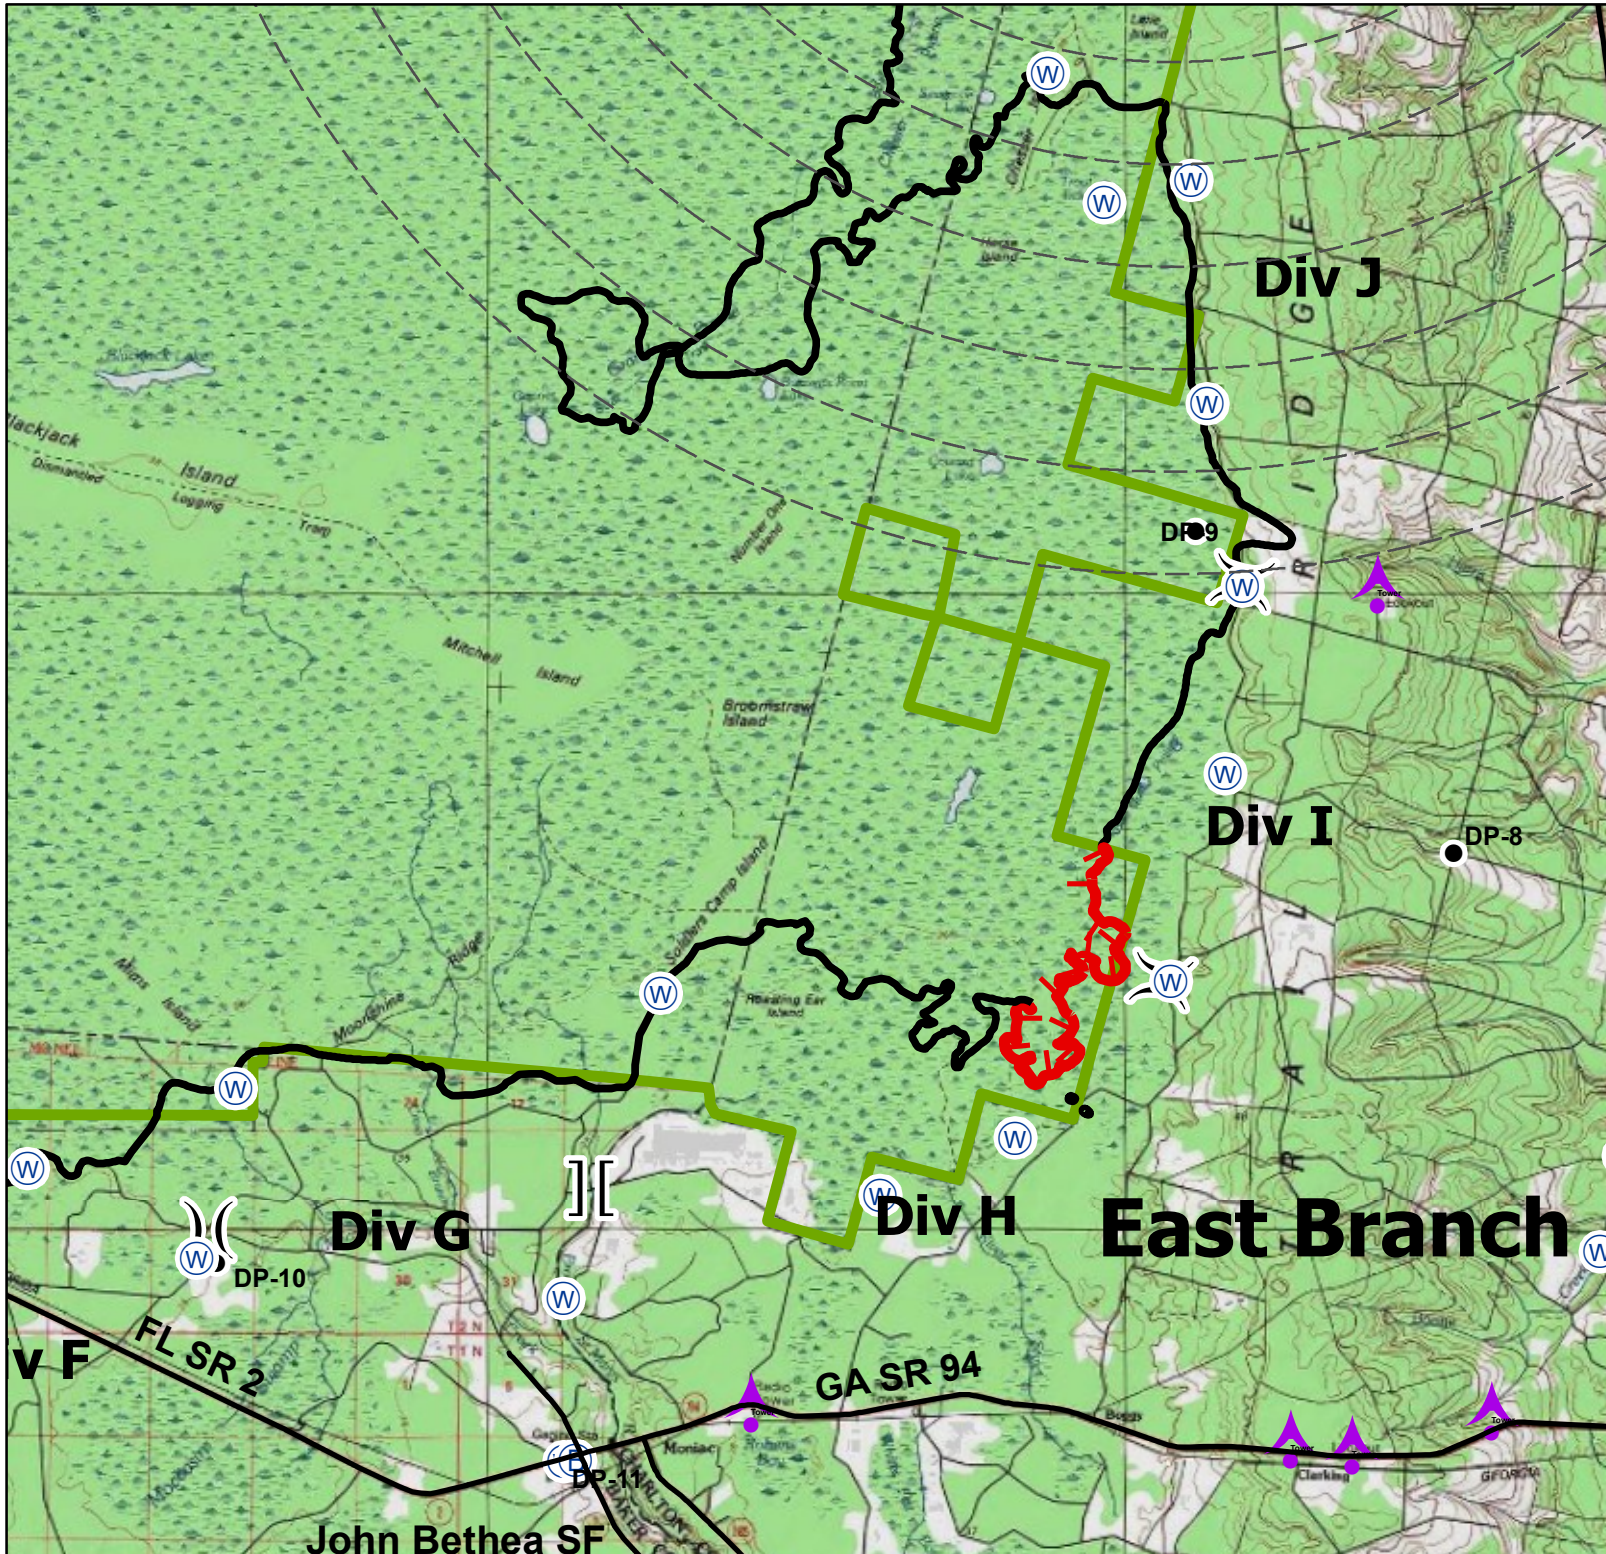

- Okefenokee Swamp Park
- local\_GA\_major\_roads
- ONWR Boundary
- Completed Dozer Line
- Completed Line
- Uncontrolled Fire Edge
- Division
- Branch
- Incident Command Post
- Helibase
- Incident Base
- Water Source
- Repeater
- Helispot
- Drop Point
- Aerial Hazard
- Fire Location

Created Date: 5/28/2011  
 Michael Edwards, GISS  
 FL Division of Forestry

**Honey Prairie Complex**  
**GA-OKR-000001**  
**5/29/2011 - Day**  
**154,867 Acres**

- Okefenokee Swamp Park
- local\_GA\_major\_roads
- ONWR Boundary
- Completed Dozer Line
- Completed Line
- Uncontrolled Fire Edge
- Division
- Branch
- Incident Command Post
- Helibase
- Incident Base
- Water Source
- Repeater
- Helispot
- Drop Point
- Aerial Hazard
- Fire Location