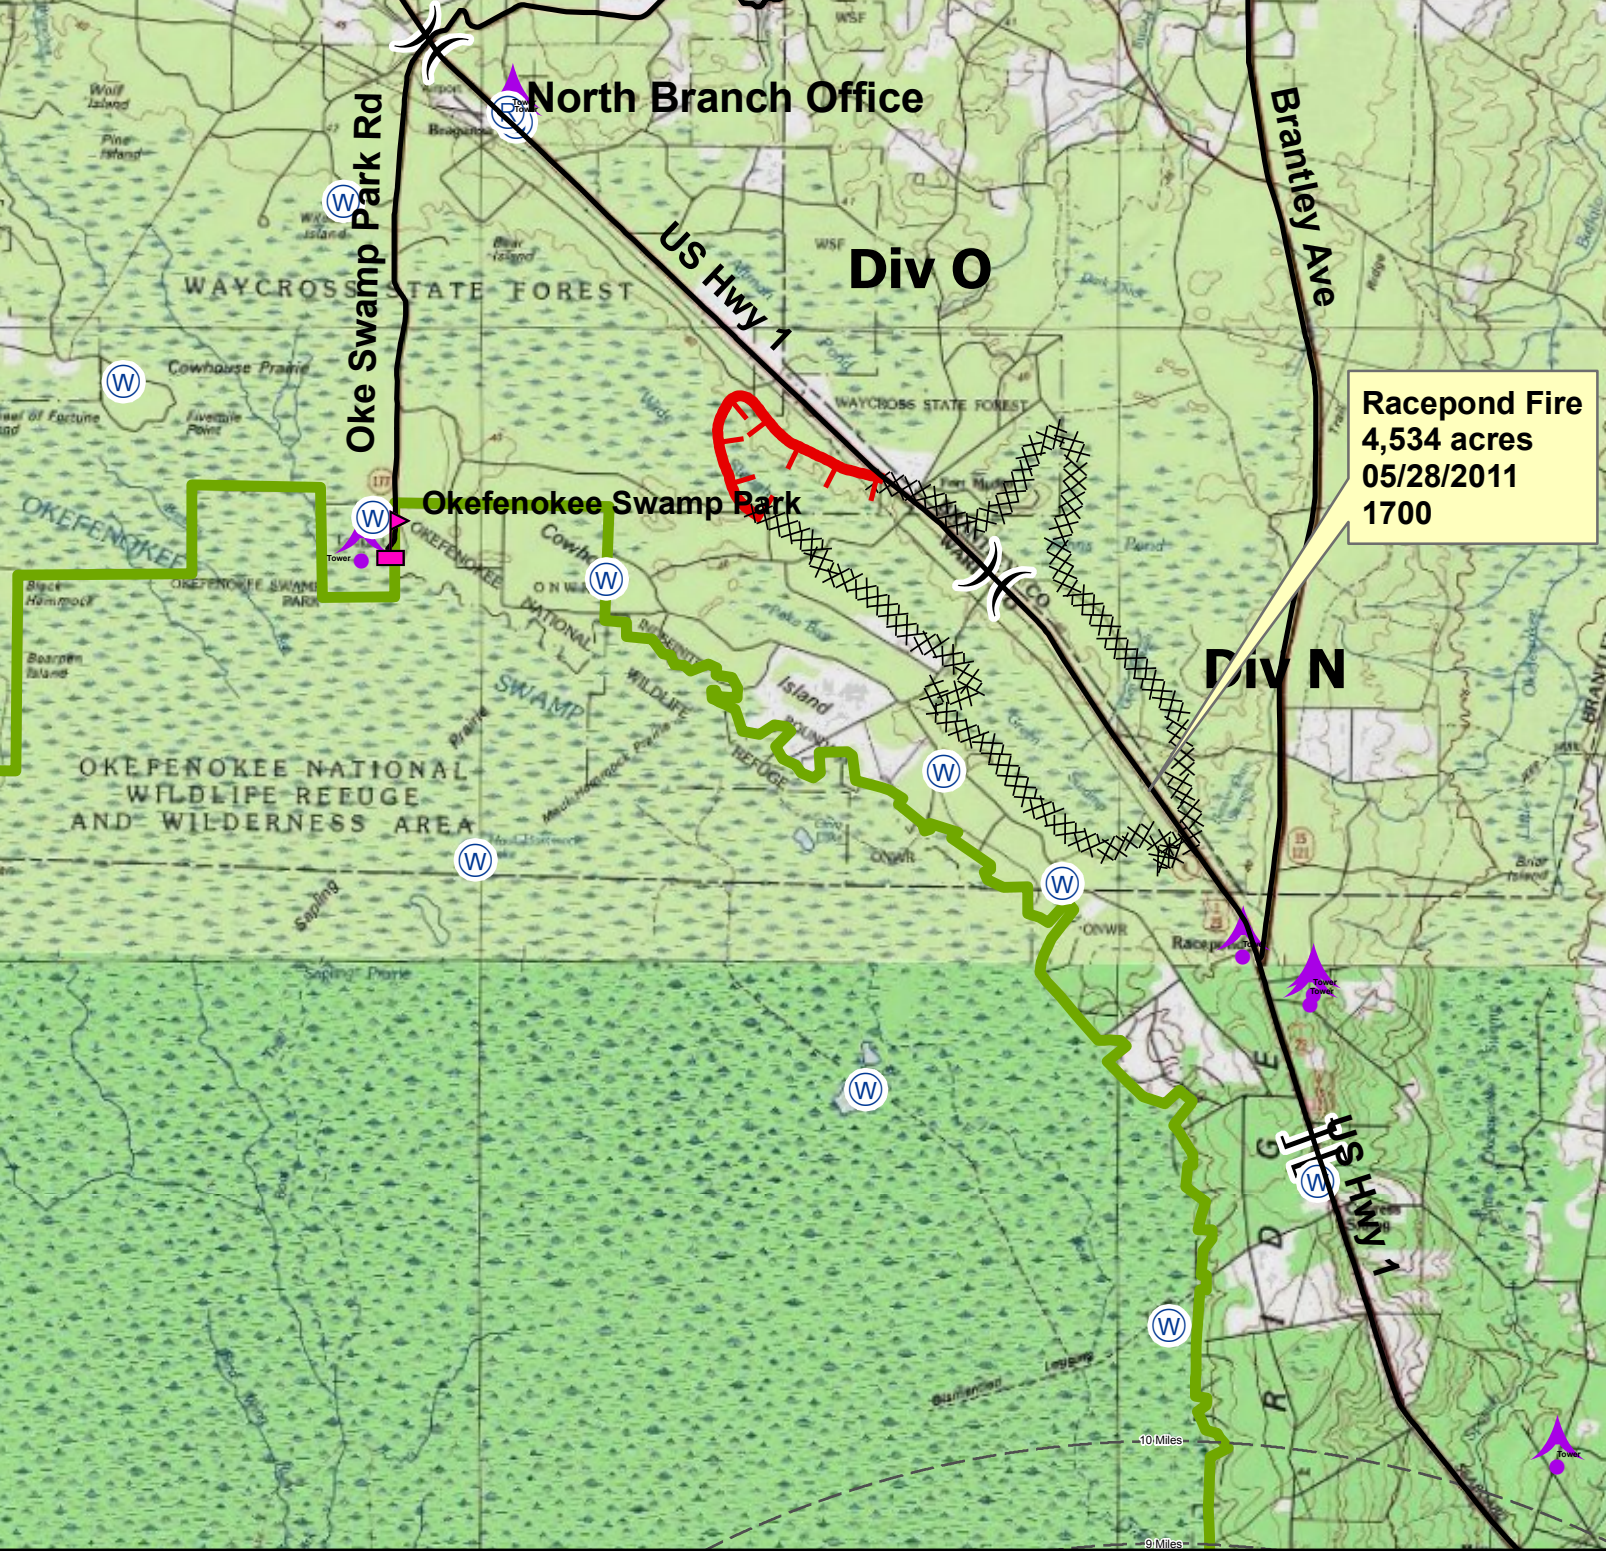

Created Date: 5/28/2011  
 Michael Edwards, GISS  
 FL Division of Forestry

**Honey Prairie Complex**  
**GA-OKR-000001**  
**5/29/2011 - Day**  
**154,867 Acres**

- Okefenokee Swamp Park
- local\_GA\_major\_roads
- ONWR Boundary
- Completed Dozer Line
- Completed Line
- Uncontrolled Fire Edge
- Division
- Branch
- Incident Command Post
- Helibase
- Incident Base
- Water Source
- Repeater
- Helispot
- Drop Point
- Aerial Hazard
- Fire Location