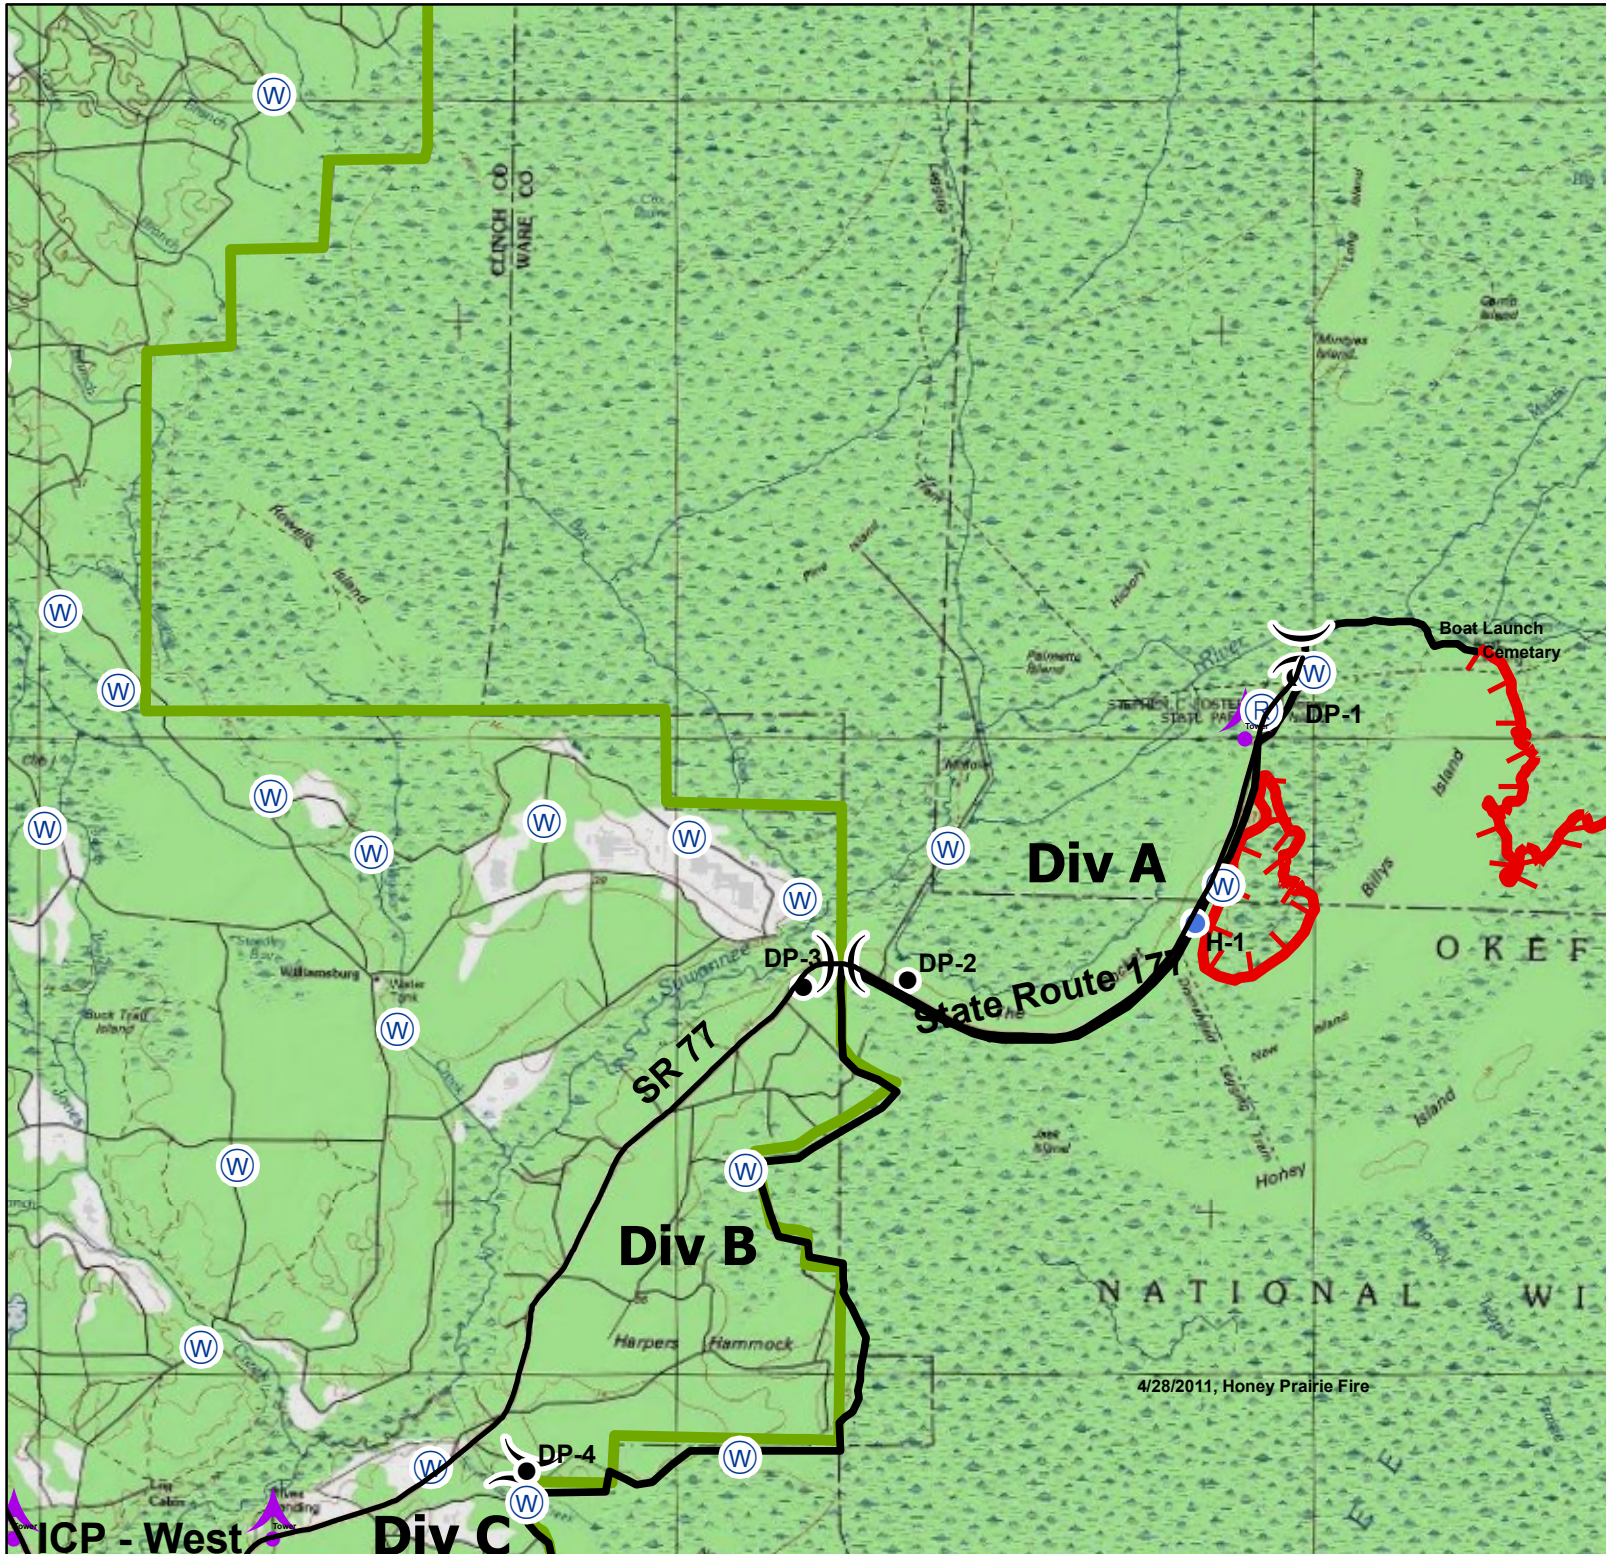

Honey Prairie Complex

GA-OKR-000001

5/29/2011 - Day

154,867 Acres