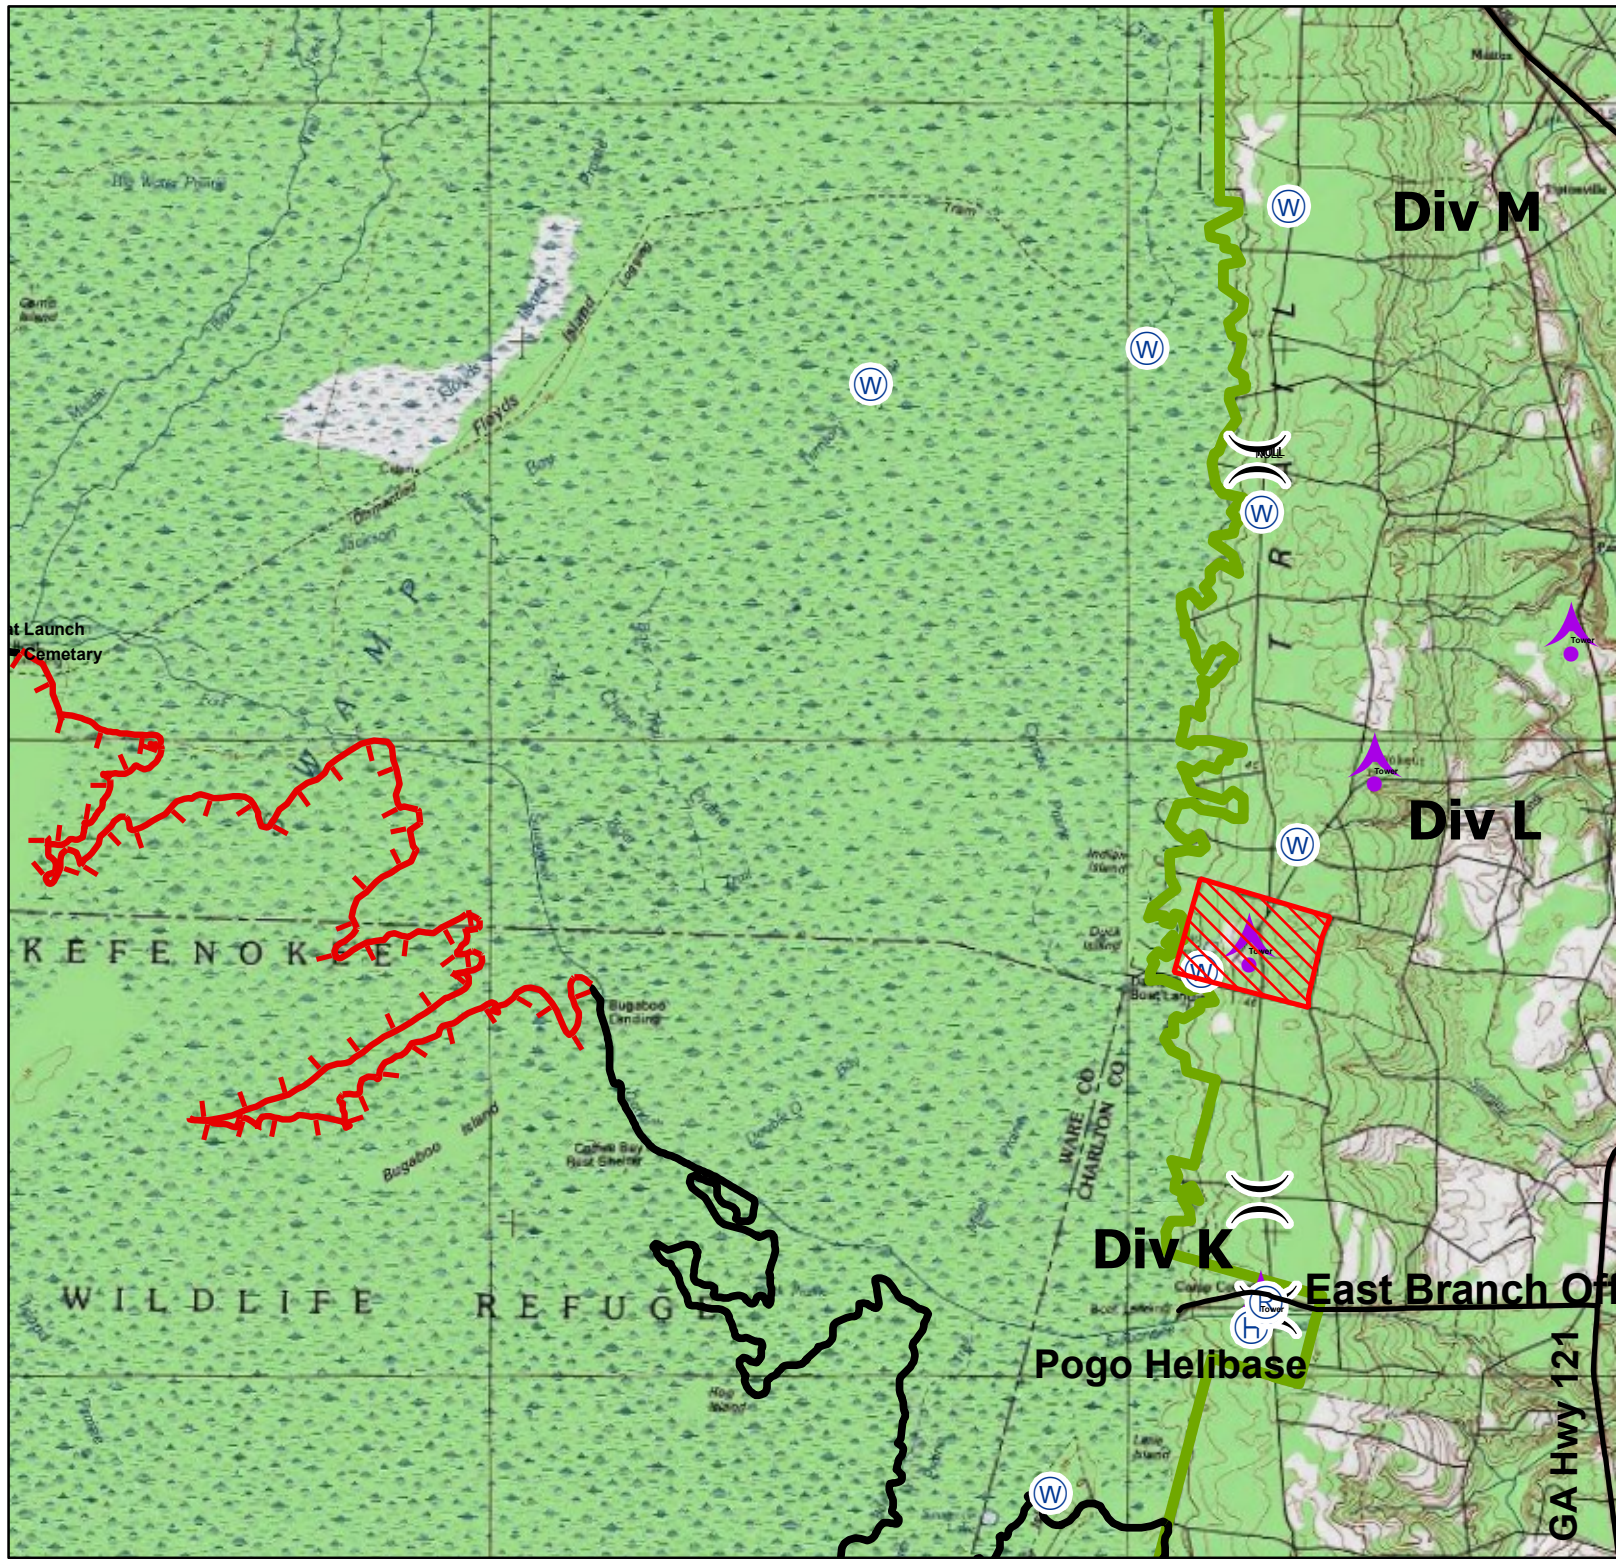

Honey Prairie Complex
GA-OKR-000001
5/31/2011 2000
160,522 Acres
NAD83-Z17 MJE

Honey Prairie Fire 152,667 Acres
Racepond Fire 7,855 Acres