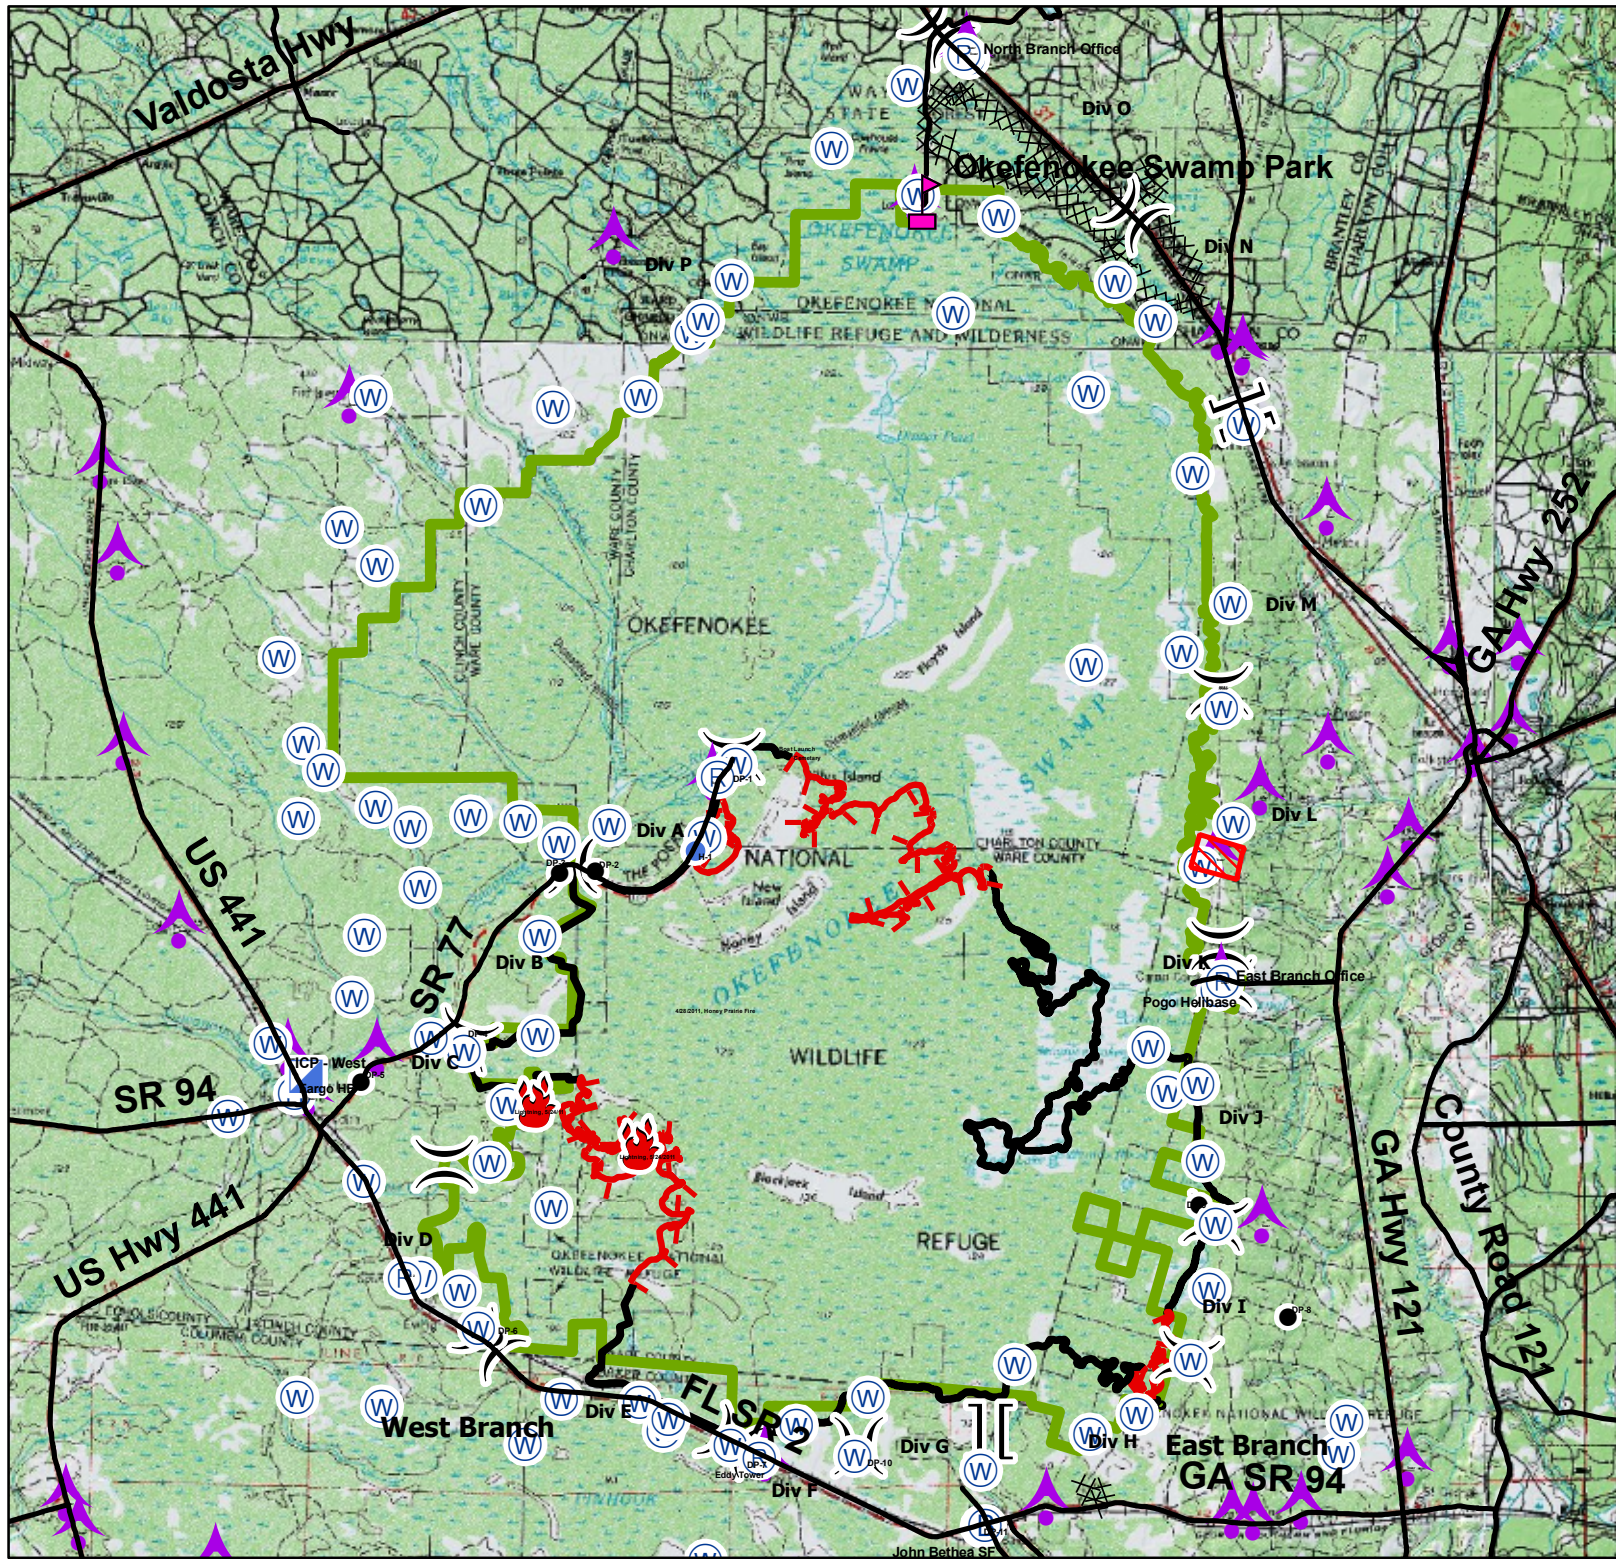

Honey Prairie Complex
GA-OKR-000001
5/31/2011 2000
160,522 Acres
NAD83-Z17 MJE

Honey Prairie Fire 152,667 Acres
Racepond Fire 7,855 Acres

- Okefenokee Swamp Park
- Local GA major roads
- DNR Boundary
- Completed Dozer Line
- Completed Line
- Uncontrolled Fire Edge
- Division
- Branch
- Incident Command Post
- Helibase
- Incident Base
- Water Source
- Repeater
- Helispot
- Drop Point
- Aerial Hazard
- Fire Location

4/28/2011, Honey Prairie Fire

Honey Prairie Complex
GA-OKR-000001
5/31/2011 2000
160,522 Acres
NAD83-Z17 MJE

Honey Prairie Fire 152,667 Acres
Racepond Fire 7,855 Acres

- Okefenokee Swamp Park
- Local GA major roads
- DNR Boundary
- Completed Dozer Line
- Completed Line
- Uncontrolled Fire Edge
- Division
- Branch
- Incident Command Post
- Helibase
- Incident Base
- Water Source
- Repeater
- Helispot
- Drop Point
- Aerial Hazard
- Fire Location

Honey Prairie Complex
GA-OKR-000001
5/31/2011 2000
160,522 Acres
NAD83-Z17 MJE

Honey Prairie Fire 152,667 Acres
Racepond Fire 7,855 Acres

- Okefenokee Swamp Park
- Local GA major roads
- NWR Boundary
- Completed Dozer Line
- Completed Line
- Uncontrolled Fire Edge
- Division
- Branch
- Incident Command Post
- Helibase
- Incident Base
- Water Source
- Repeater
- Helispot
- Drop Point
- Aerial Hazard
- Fire Location