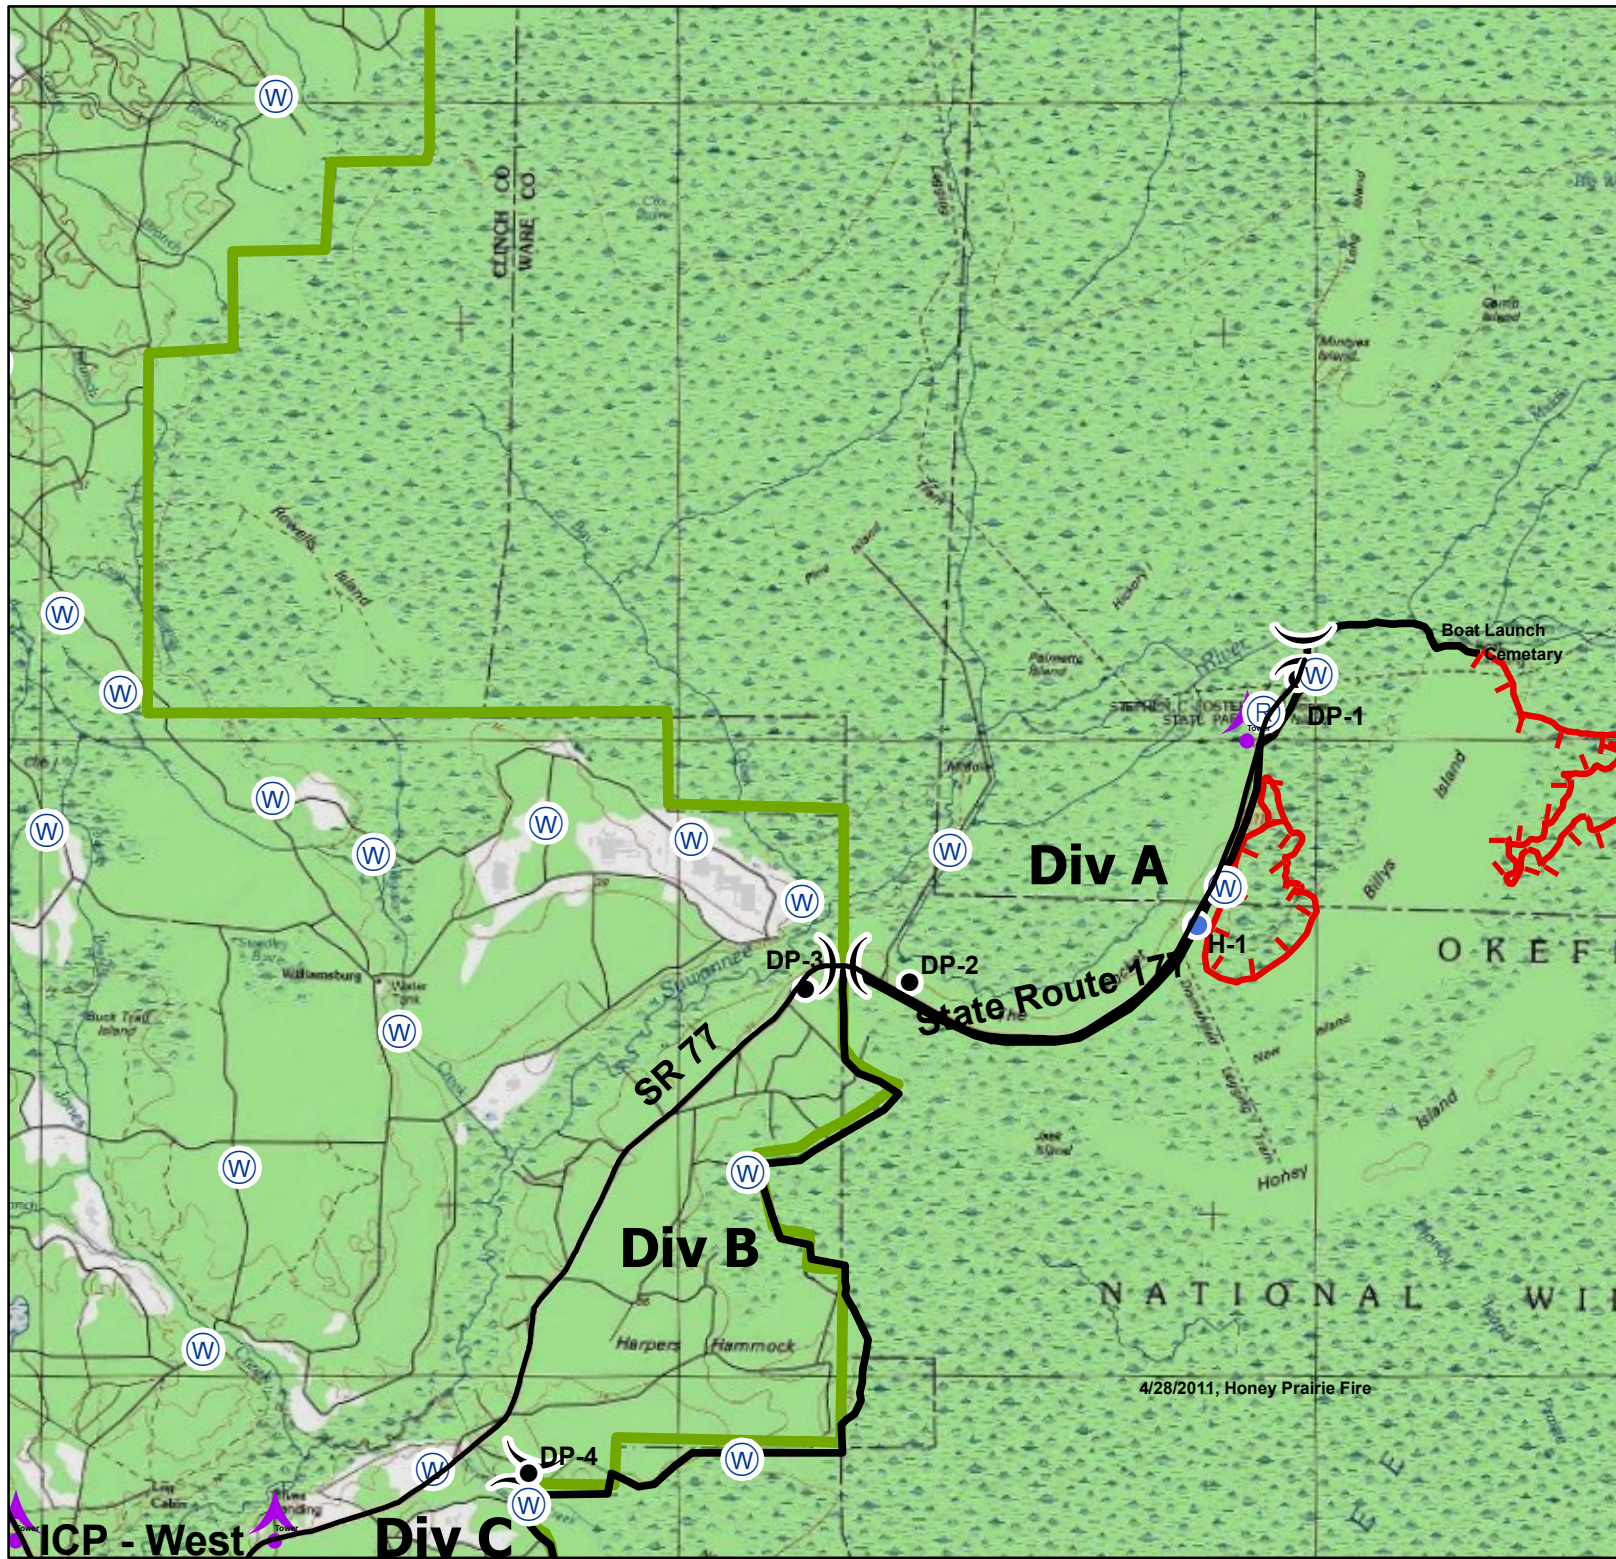

Honey Prairie Complex
GA-OKR-000001
5/31/2011 2000
160,522 Acres
NAD83-Z17 MJE

Honey Prairie Fire 152,667 Acres
Racepond Fire 7,855 Acres

- Okefenokee Swamp Park
- Local GA major roads
- DNR Boundary
- Completed Dozer Line
- Completed Line
- Uncontrolled Fire Edge
- Division
- Branch
- Incident Command Post
- Helibase
- Incident Base
- Water Source
- Repeater
- Helispot
- Drop Point
- Aerial Hazard
- Fire Location

4/28/2011, Honey Prairie Fire

Honey Prairie Complex
GA-OKR-000001
5/31/2011 2000
160,522 Acres
NAD83-Z17 MJE

Honey Prairie Fire 152,667 Acres
Racepond Fire 7,855 Acres

- Okefenokee Swamp Park
- Local GA major roads
- DNR Boundary
- Completed Dozer Line
- Completed Line
- Uncontrolled Fire Edge
- Division
- Branch
- Incident Command Post
- Helibase
- Incident Base
- Water Source
- Repeater
- Helispot
- Drop Point
- Aerial Hazard
- Fire Location

Honey Prairie Complex
GA-OKR-000001
5/31/2011 2000
160,522 Acres
NAD83-Z17 MJE

Honey Prairie Fire 152,667 Acres
Racepond Fire 7,855 Acres

- Okefenokee Swamp Park
- Local GA major roads
- NWR Boundary
- Completed Dozer Line
- Completed Line
- Uncontrolled Fire Edge
- Division
- Branch
- Incident Command Post
- Helibase
- Incident Base
- Water Source
- Repeater
- Helispot
- Drop Point
- Aerial Hazard
- Fire Location