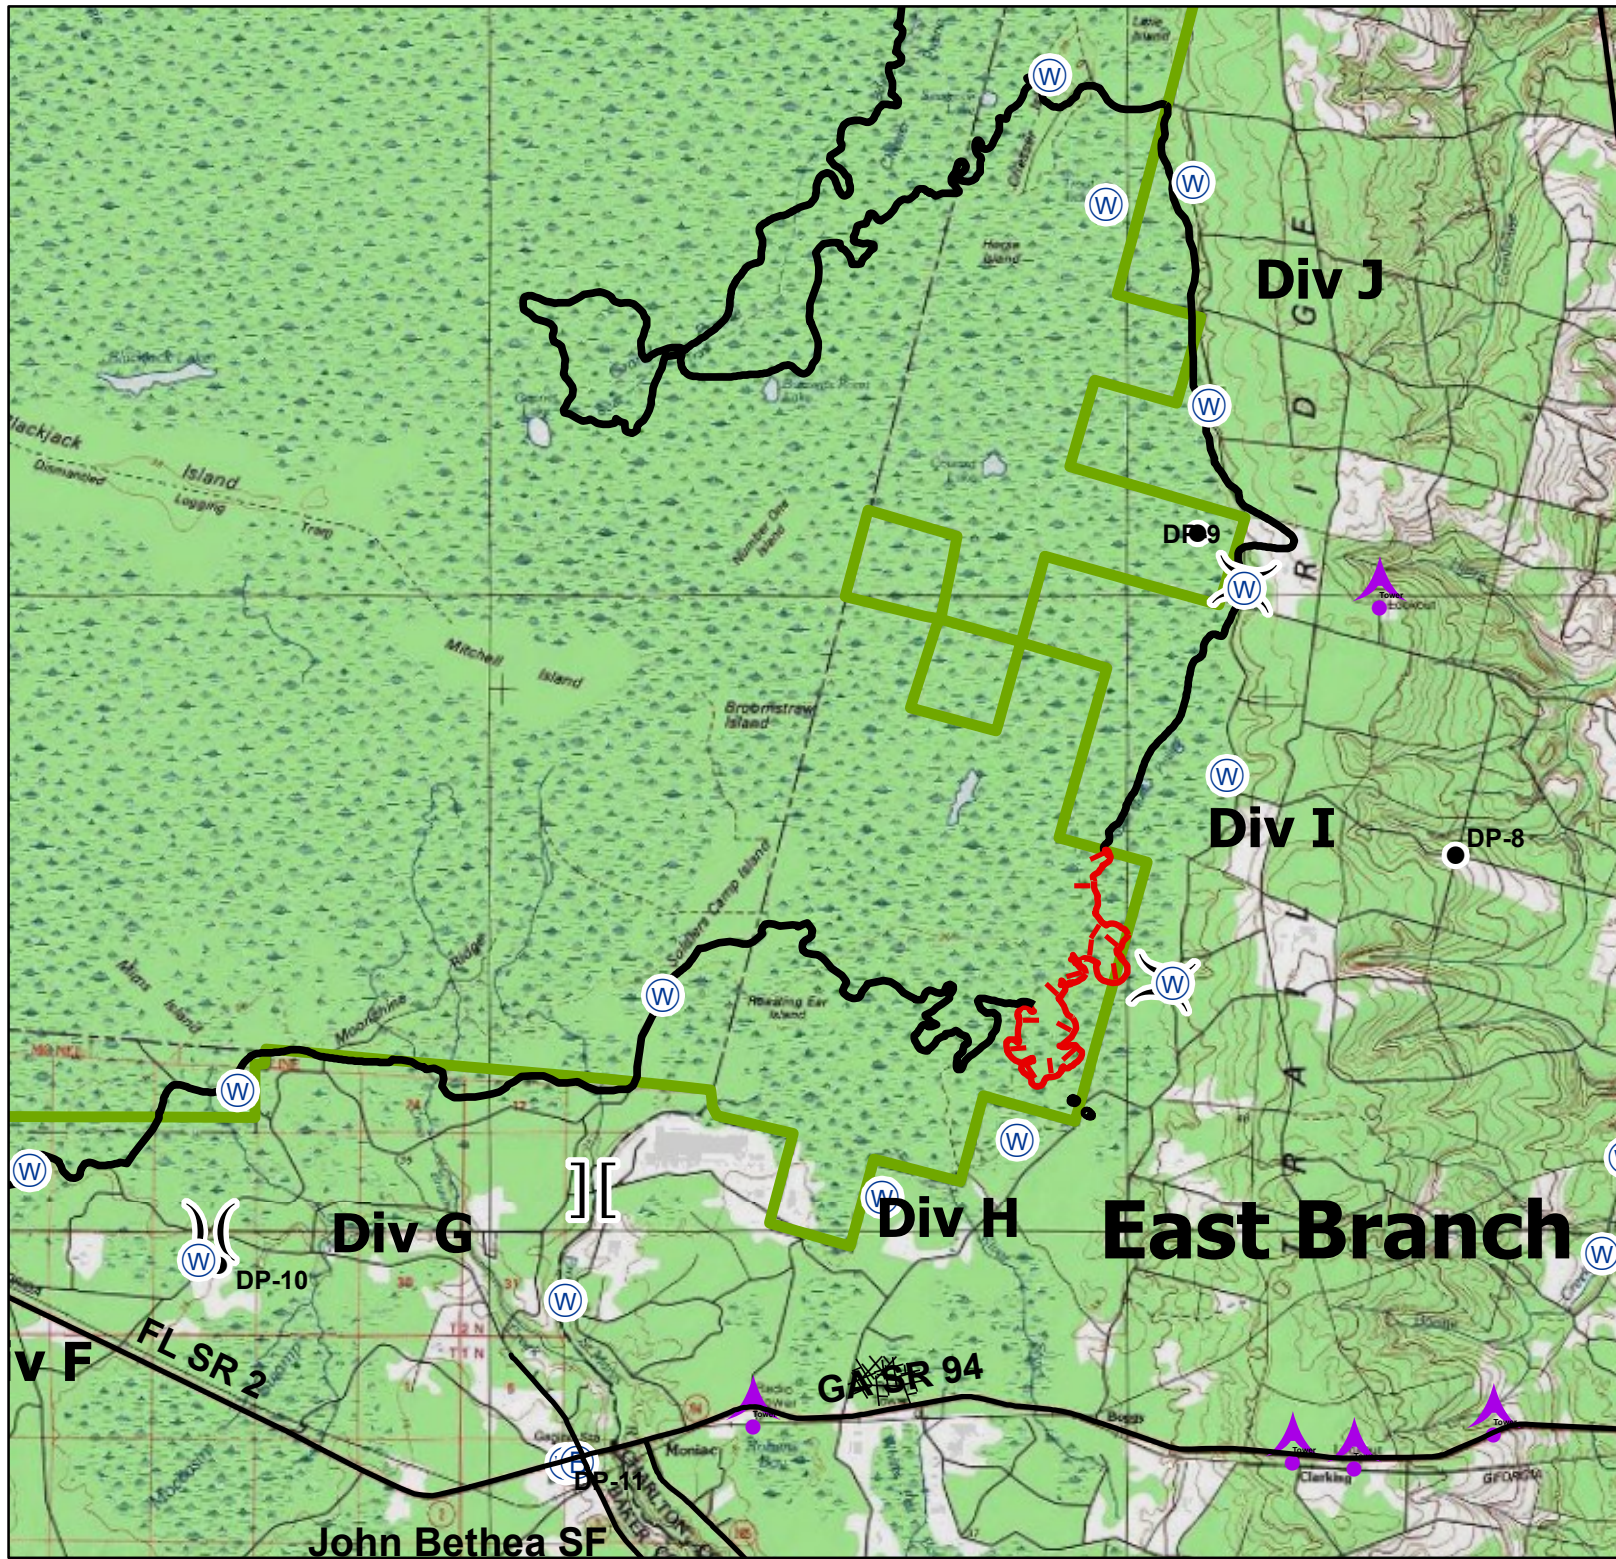

Honey Prairie Complex
GA-OKR-000001
5/31/2011 2000
160,522 Acres
NAD83-Z17 MJE

Honey Prairie Fire 152,667 Acres
Racepond Fire 7,855 Acres