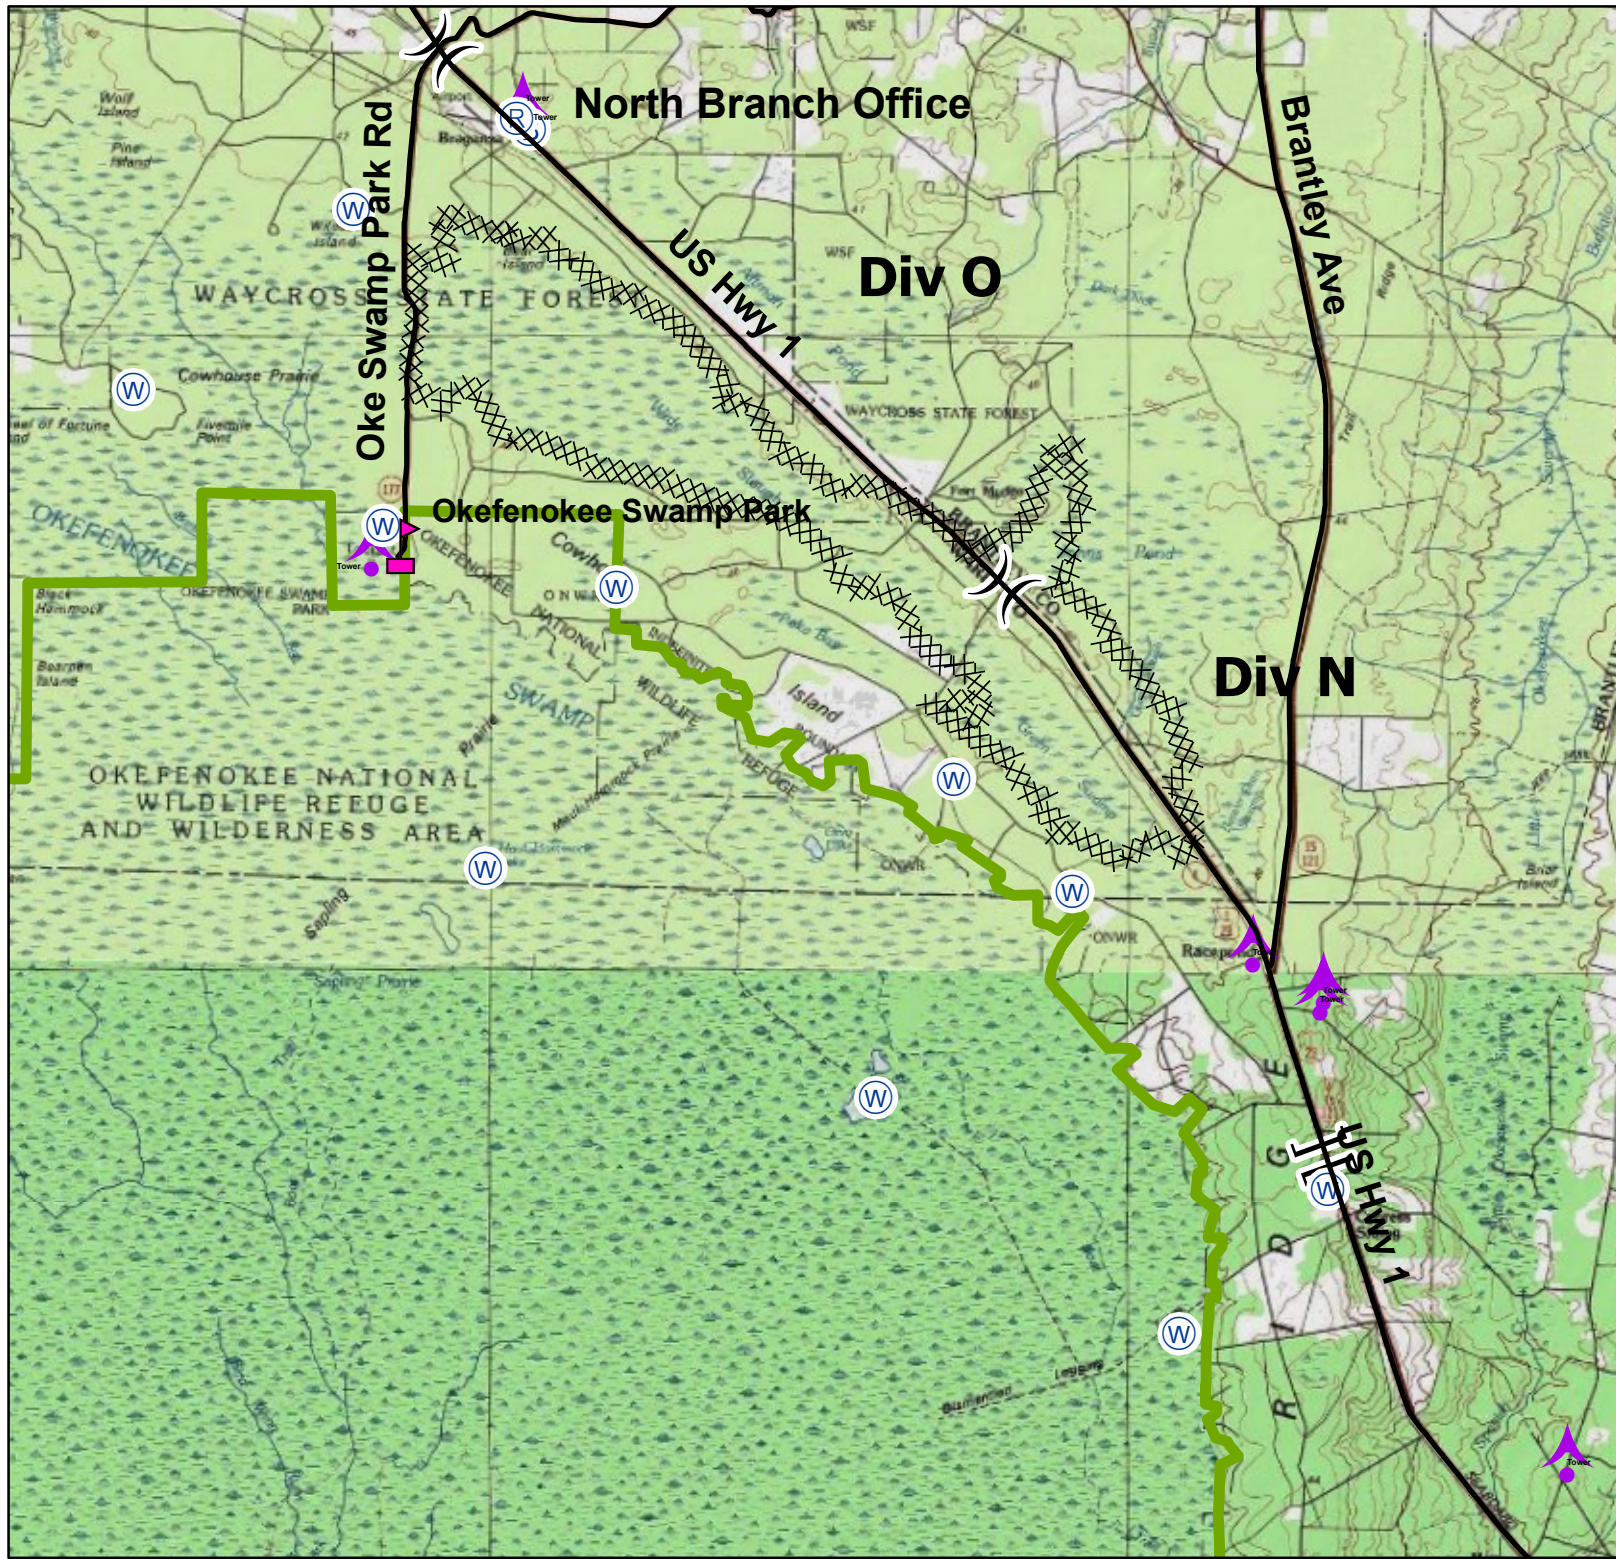

Honey Prairie Complex
GA-OKR-000001
5/31/2011 2000
160,522 Acres
NAD83-Z17 MJE

Honey Prairie Fire 152,667 Acres
Racepond Fire 7,855 Acres

- Okefenokee Swamp Park
- Local GA major roads
- NWR Boundary
- Completed Dozer Line
- Completed Line
- Uncontrolled Fire Edge
- Division
- Branch
- Incident Command Post
- Helibase
- Incident Base
- Water Source
- Repeater
- Helispot
- Drop Point
- Aerial Hazard
- Fire Location

Honey Prairie Complex
GA-OKR-000001
5/31/2011 2000
160,522 Acres
NAD83-Z17 MJE

Honey Prairie Fire 152,667 Acres
Racepond Fire 7,855 Acres

- Okefenokee Swamp Park
- local_GA_major_roads
- DNWR Boundary
- Completed Dozer Line
- Completed Line
- Uncontrolled Fire Edge
- Division
- Branch
- Incident Command Post
- Helibase
- Incident Base
- Water Source
- Repeater
- Helispot
- Drop Point
- Aerial Hazard
- Fire Location

Honey Prairie Complex
GA-OKR-000001
5/31/2011 2000
160,522 Acres
NAD83-Z17 MJE

Honey Prairie Fire 152,667 Acres
Racepond Fire 7,855 Acres

- Okefenokee Swamp Park
- Local GA major roads
- DNR Boundary
- Completed Dozer Line
- Completed Line
- Uncontrolled Fire Edge
- Division
- Branch
- Incident Command Post
- Helibase
- Incident Base
- Water Source
- Repeater
- Helispot
- Drop Point
- Aerial Hazard
- Fire Location