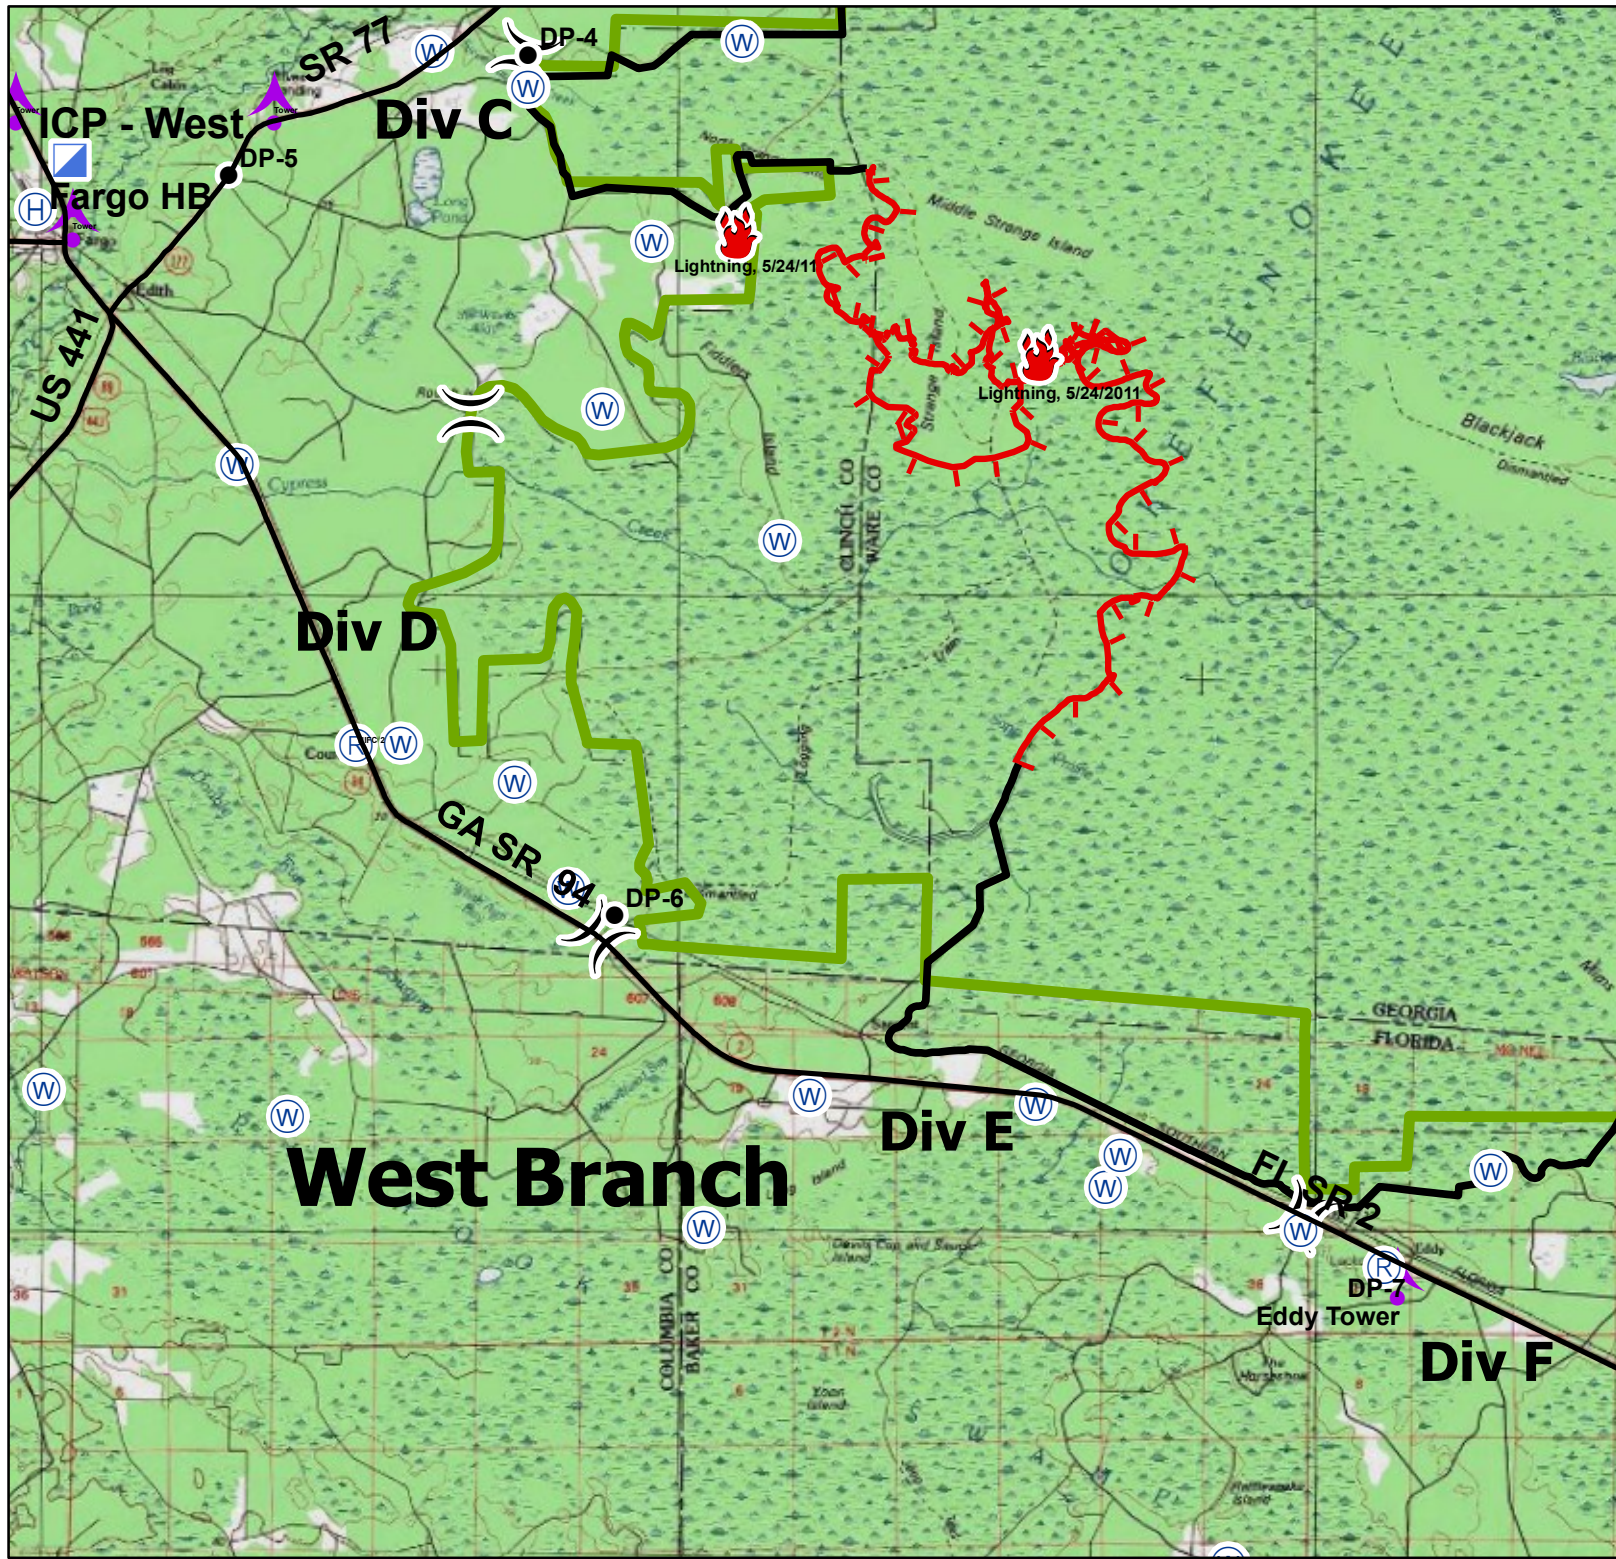

Honey Prairie Complex
GA-OKR-000001
5/31/2011 2000
160,522 Acres
NAD83-Z17 MJE

Honey Prairie Fire 152,667 Acres
Racepond Fire 7,855 Acres

- Okefenokee Swamp Park
- Local GA major roads
- DNR Boundary
- Completed Dozer Line
- Completed Line
- Uncontrolled Fire Edge
- Division
- Branch
- Incident Command Post
- Helibase
- Incident Base
- Water Source
- Repeater
- Helispot
- Drop Point
- Aerial Hazard
- Fire Location

4/28/2011, Honey Prairie Fire

Honey Prairie Complex
GA-OKR-000001
5/31/2011 2000
160,522 Acres
NAD83-Z17 MJE

Honey Prairie Fire 152,667 Acres
Racepond Fire 7,855 Acres

- Okefenokee Swamp Park
- Local GA major roads
- DNR Boundary
- Completed Dozer Line
- Completed Line
- Uncontrolled Fire Edge
- Division
- Branch
- Incident Command Post
- Helibase
- Incident Base
- Water Source
- Repeater
- Helispot
- Drop Point
- Aerial Hazard
- Fire Location

Honey Prairie Complex
GA-OKR-000001
5/31/2011 2000
160,522 Acres
NAD83-Z17 MJE

Honey Prairie Fire 152,667 Acres
Racepond Fire 7,855 Acres

- Okefenokee Swamp Park
- Local GA major roads
- NWR Boundary
- Completed Dozer Line
- Completed Line
- Uncontrolled Fire Edge
- Division
- Branch
- Incident Command Post
- Helibase
- Incident Base
- Water Source
- Repeater
- Helispot
- Drop Point
- Aerial Hazard
- Fire Location