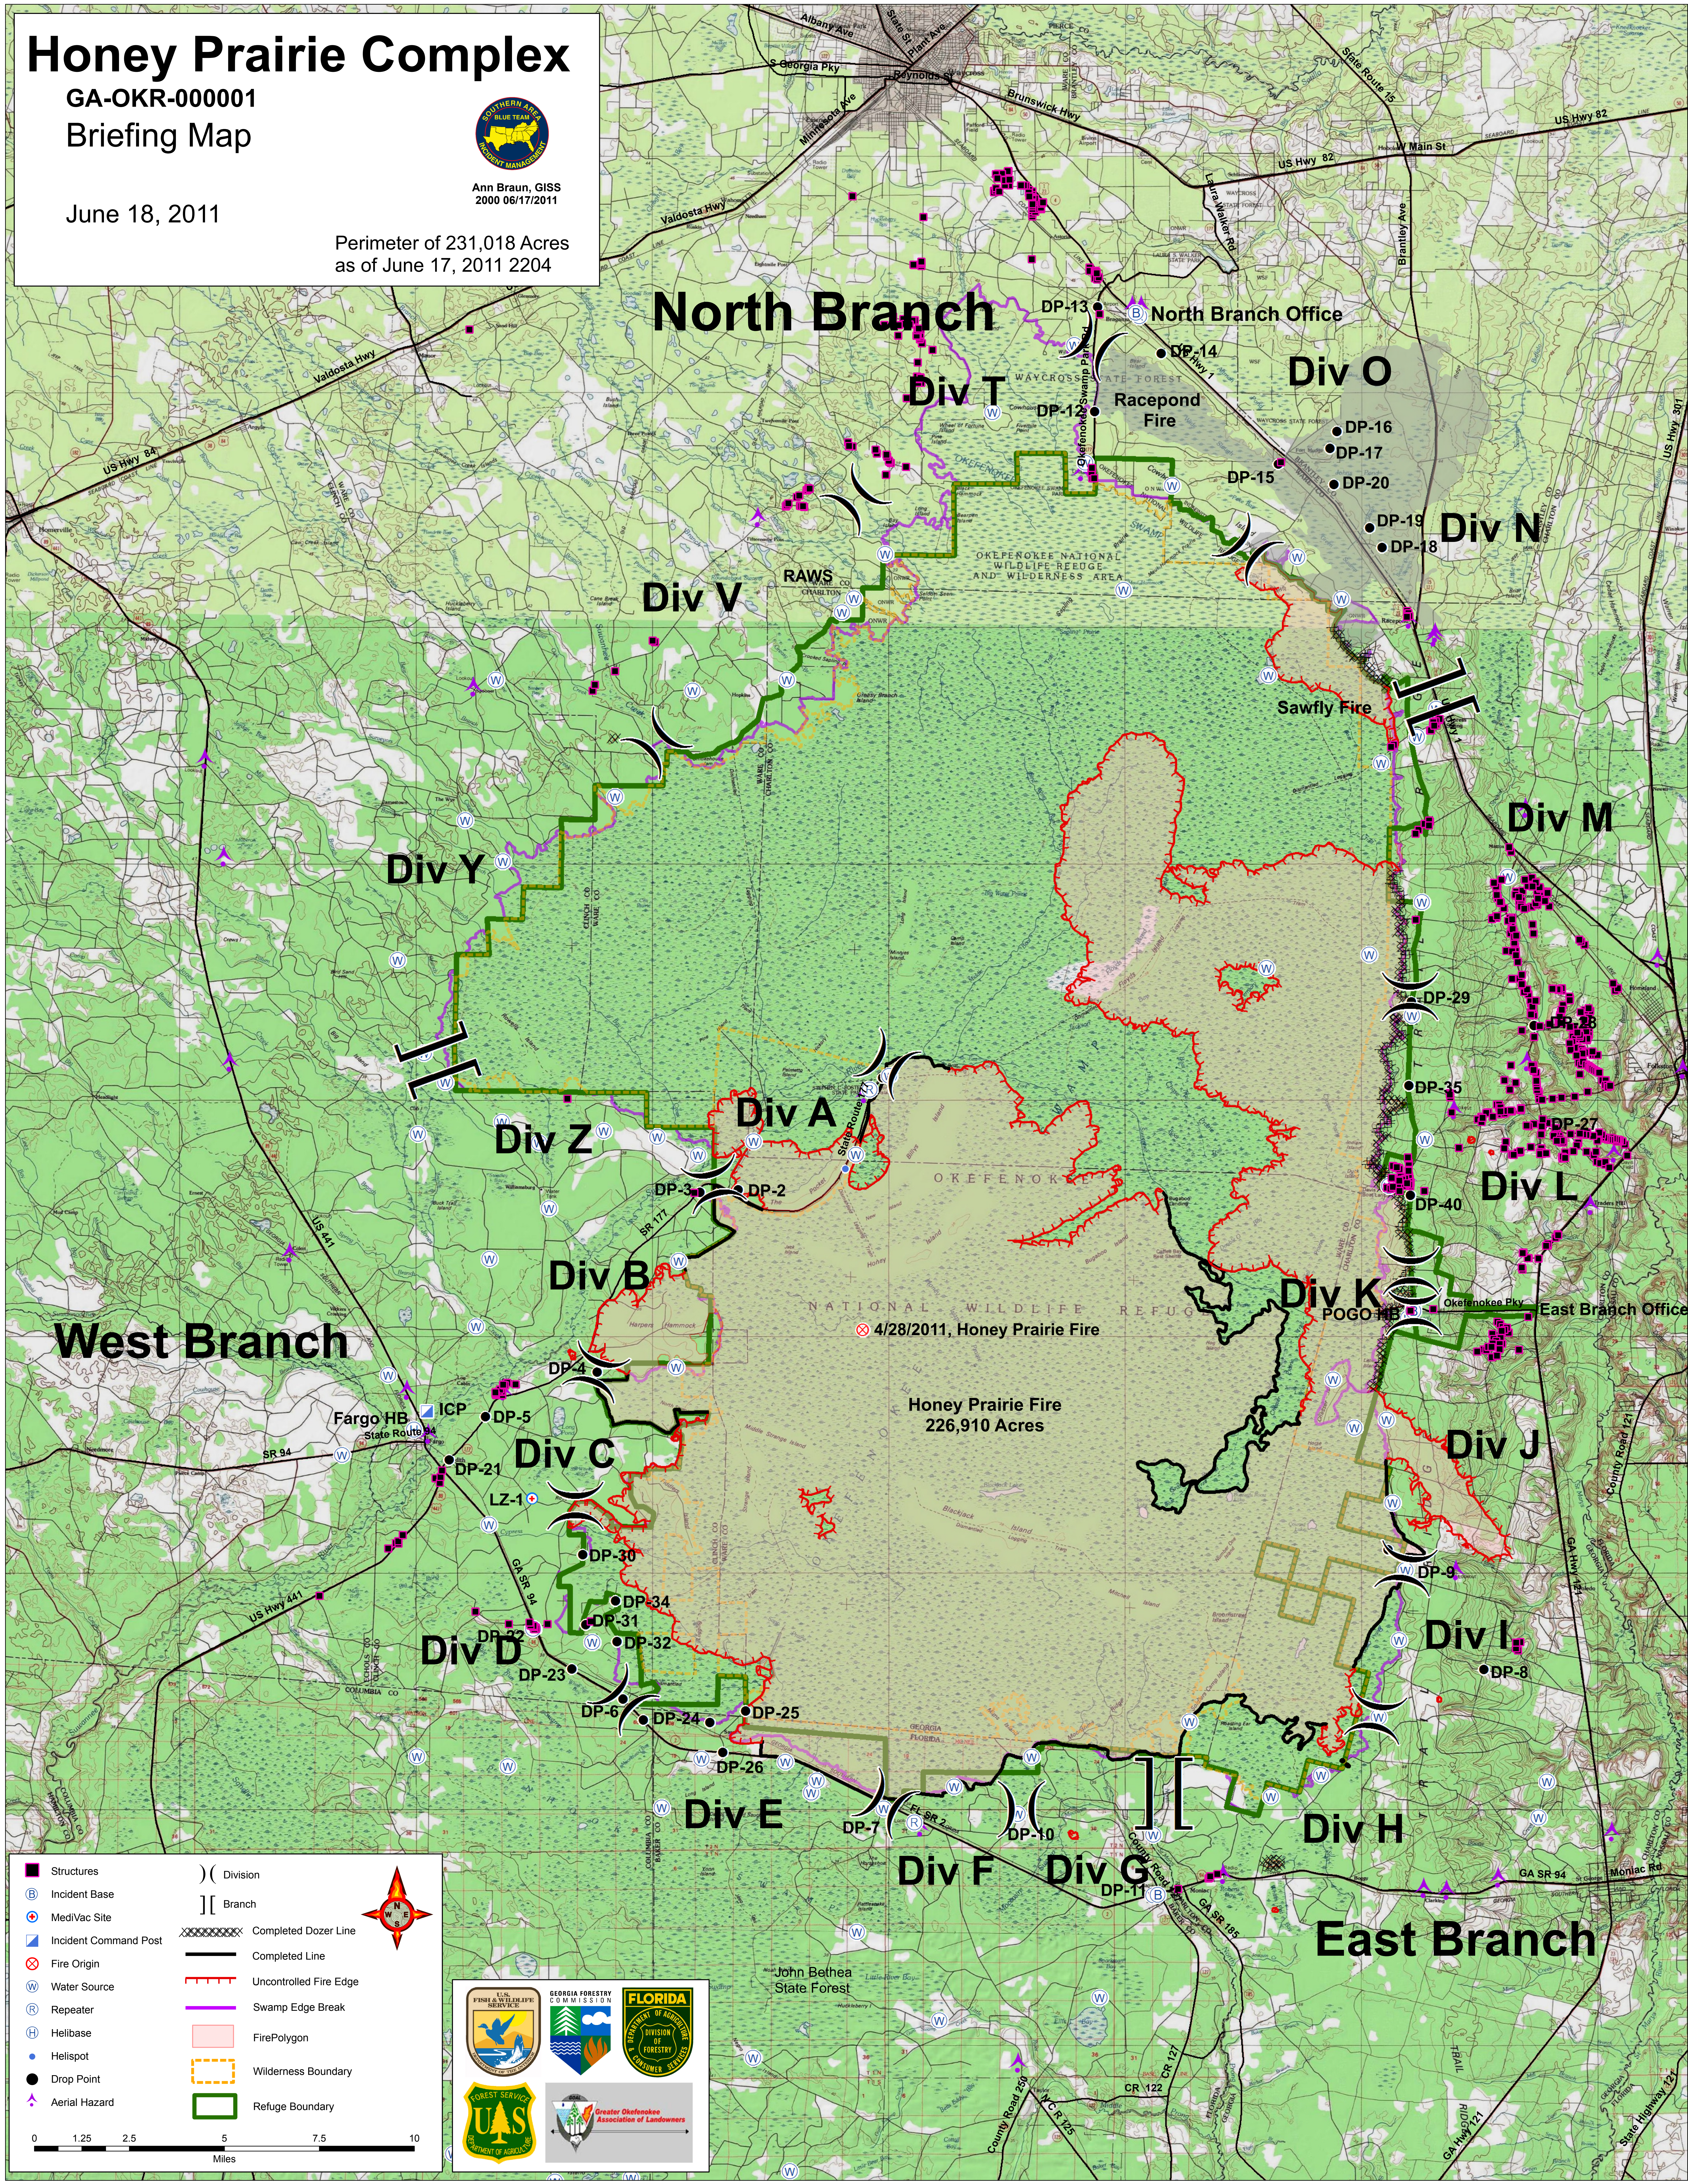

# Honey Prairie Complex

GA-OKR-000001  
Briefing Map

June 18, 2011

Ann Braun, GIS  
2000 06/17/2011

Perimeter of 231,018 Acres  
as of June 17, 2011 2204

## North Branch