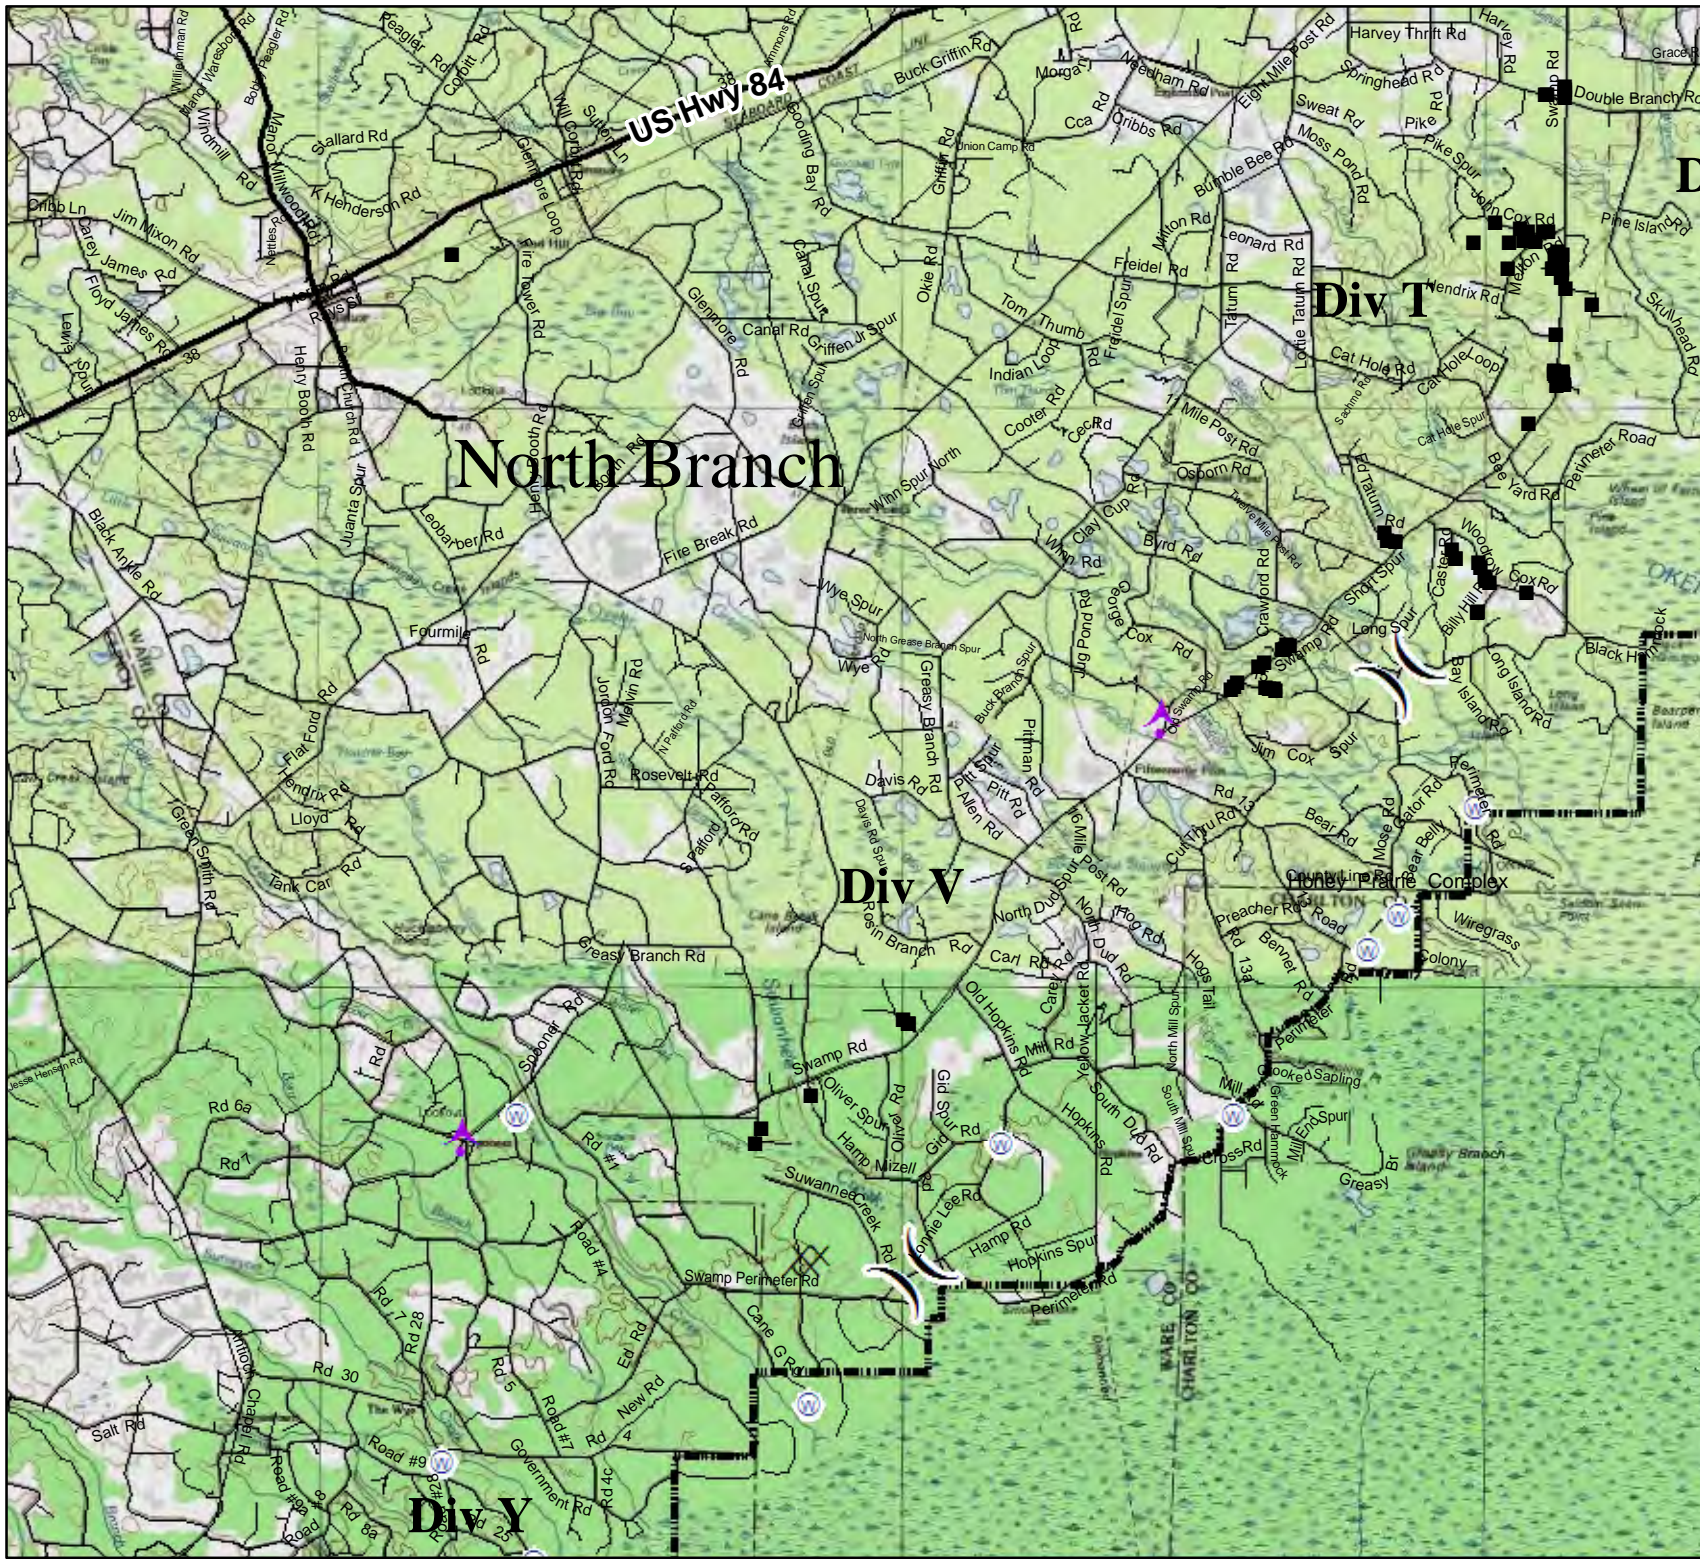

Honey Prairie Complex
GA-OKR-000001
6/18/2011, Day Shift
NAD83-Zone17-N

East Branch

- Legend**
- Okefenokee Swamp Park
 - Incident Command Post
 - Helibase
 - Incident Base
 - Water Source
 - MediVac Site
 - Repeater
 - Helispot
 - Structures
 - Drop Point
 - Aerial Hazard
 - Division
 - Branch
 - Completed Dozer Line
 - Completed Line
 - Uncontrolled Fire Edge
 - ONWR Boundary
 - Structures
 - Roads

Fire perimeter as of
6/17/2011 1800

0 0.5 1 2
Miles

Honey Prairie Complex
GA-OKR-00001
6/18/2011, Day Shift
NAD83-Zone17-N

- Legend**
- Okefenokee Swamp Park
 - Incident Command Post
 - Helibase
 - Incident Base
 - Water Source
 - MediVac Site
 - Repeater
 - Helispot
 - Structures
 - Drop Point
 - Aerial Hazard
 - Division
 - Branch
 - Completed Dozer Line
 - Completed Line
 - Uncontrolled Fire Edge
 - ONWR Boundary
 - Structures
 - Roads