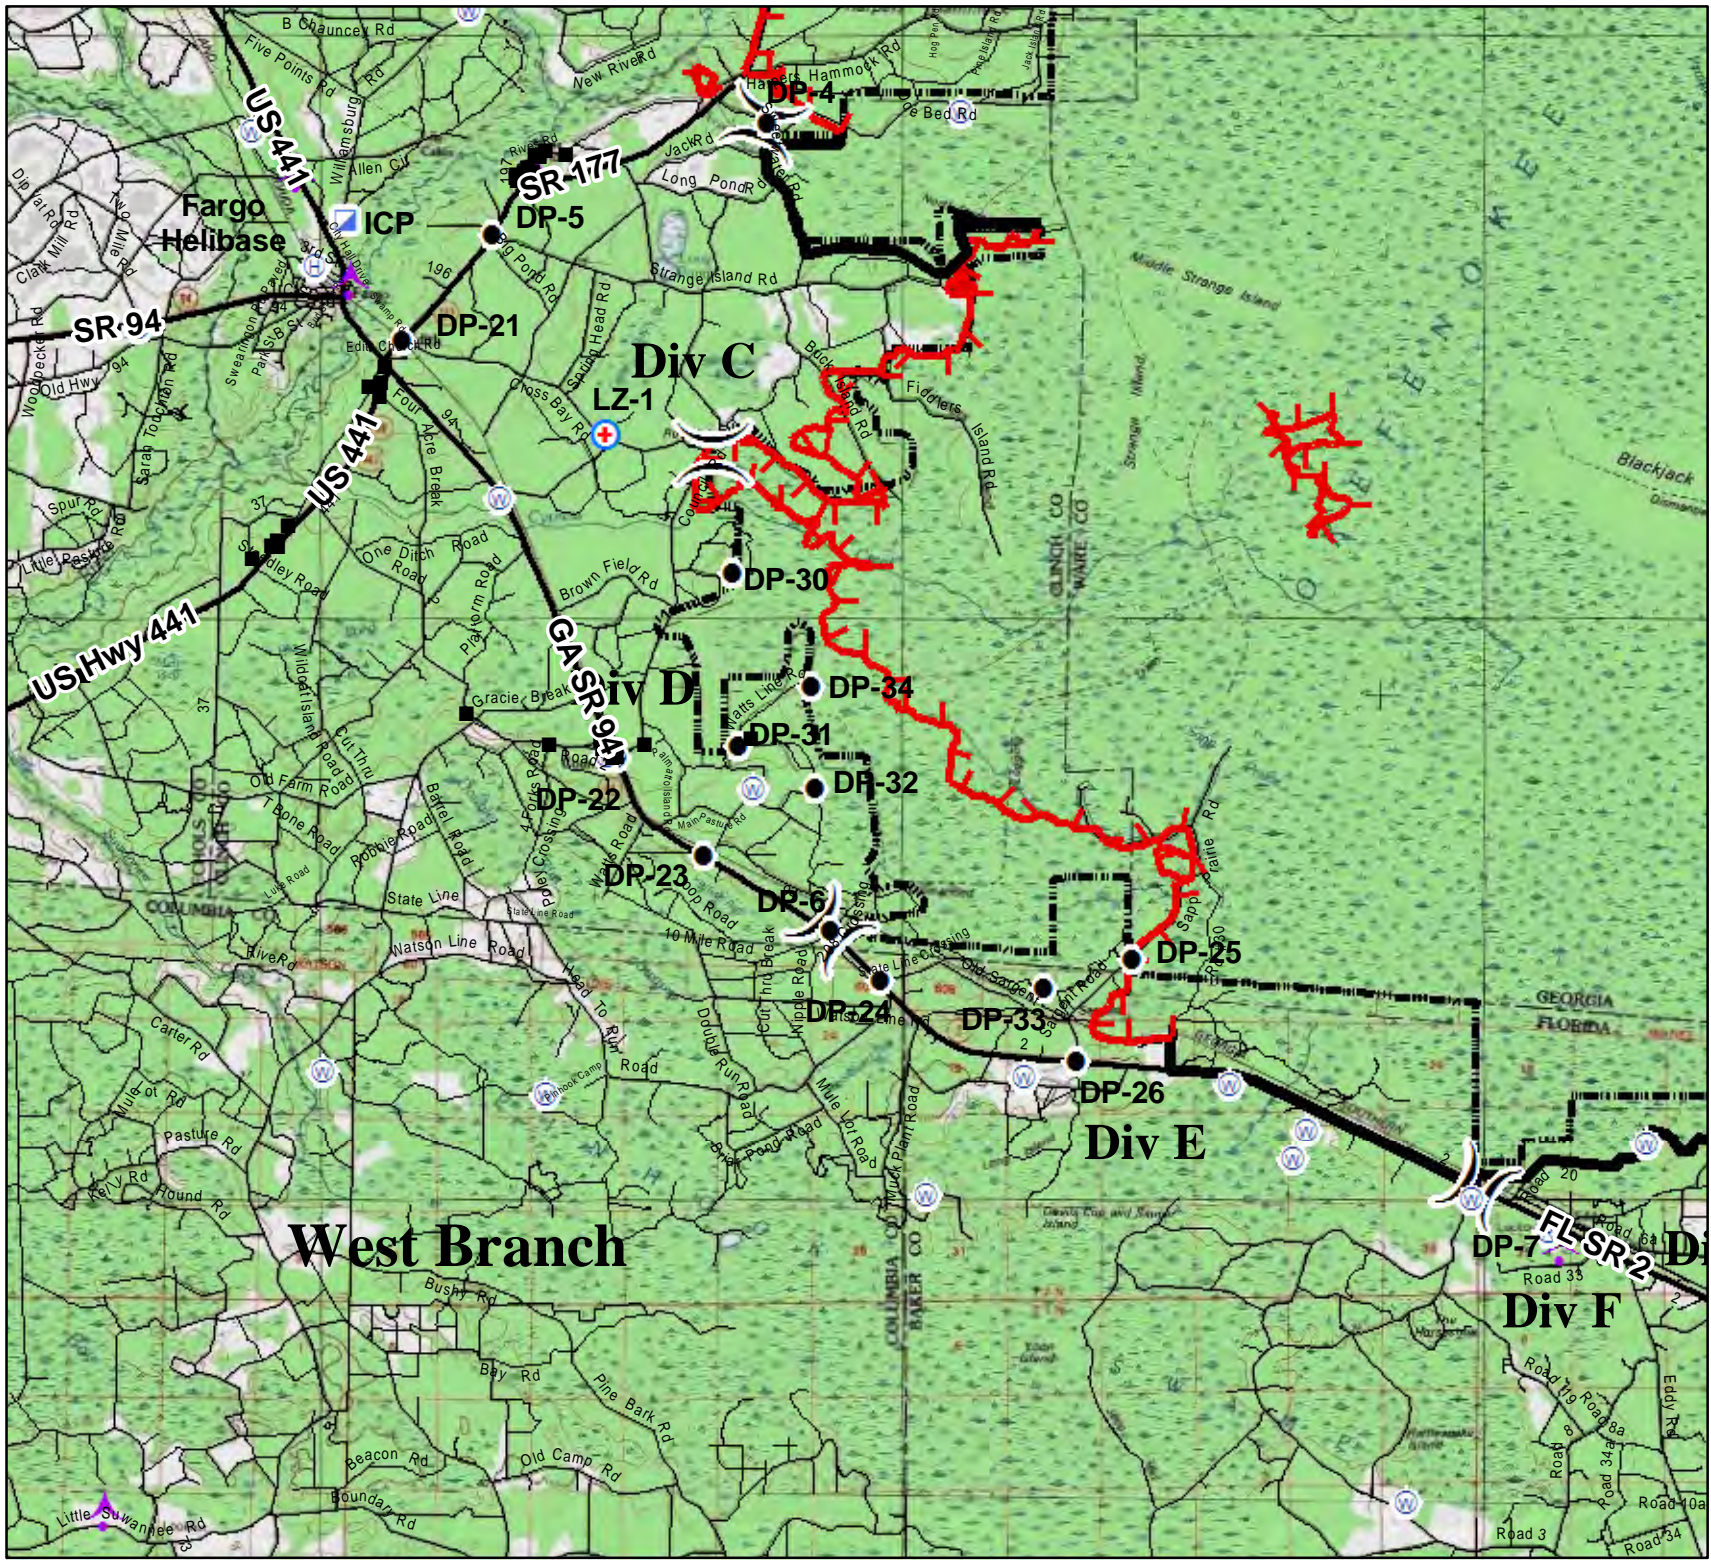

0 0.5 1
Miles

Created By:
Ann Braun, GISS
6/18/2011 1800

Honey Prairie Complex GA-OKR-000001 NAD83-Zone17-N

Division L & M Transportation Map

Legend

-  Helibase
-  Incident Base
-  Drop Point
-  Division
-  Completed Dozer Line
-  Uncontrolled Fire Edge
-  Swamp Edge Break
-  Bad Sand Beds
-  Locked Gate

0 0.5 1
Miles

Created By:
Ann Braun, GIS
6/17/2011 1800

Honey Prairie Complex
GA-OKR-000001
6/18/2011, Day Shift
NAD83-Zone17-N

- Legend**
- Okefenokee Swamp Park
 - Incident Command Post
 - Helibase
 - Incident Base
 - Water Source
 - MediVac Site
 - Repeater
 - Helispot
 - Structures
 - Drop Point
 - Aerial Hazard
 - Division
 - Branch
 - Completed Dozer Line
 - Completed Line
 - Uncontrolled Fire Edge
 - ONWR Boundary
 - Structures
 - Roads

Fire perimeter as of 6/17/2011 1800

0 0.5 1 2 Miles

Honey Prairie Complex
GA-OKR-000001
6/18/2011, Day Shift
NAD83-Zone17-N

- Legend**
- Okefenokee Swamp Park
 - Incident Command Post
 - Helibase
 - Incident Base
 - Water Source
 - MediVac Site
 - Repeater
 - Helispot
 - Structures
 - Drop Point
 - Aerial Hazard
 - Division
 - Branch
 - Completed Dozer Line
 - Completed Line
 - Uncontrolled Fire Edge
 - ONWR Boundary
 - Structures
 - Roads