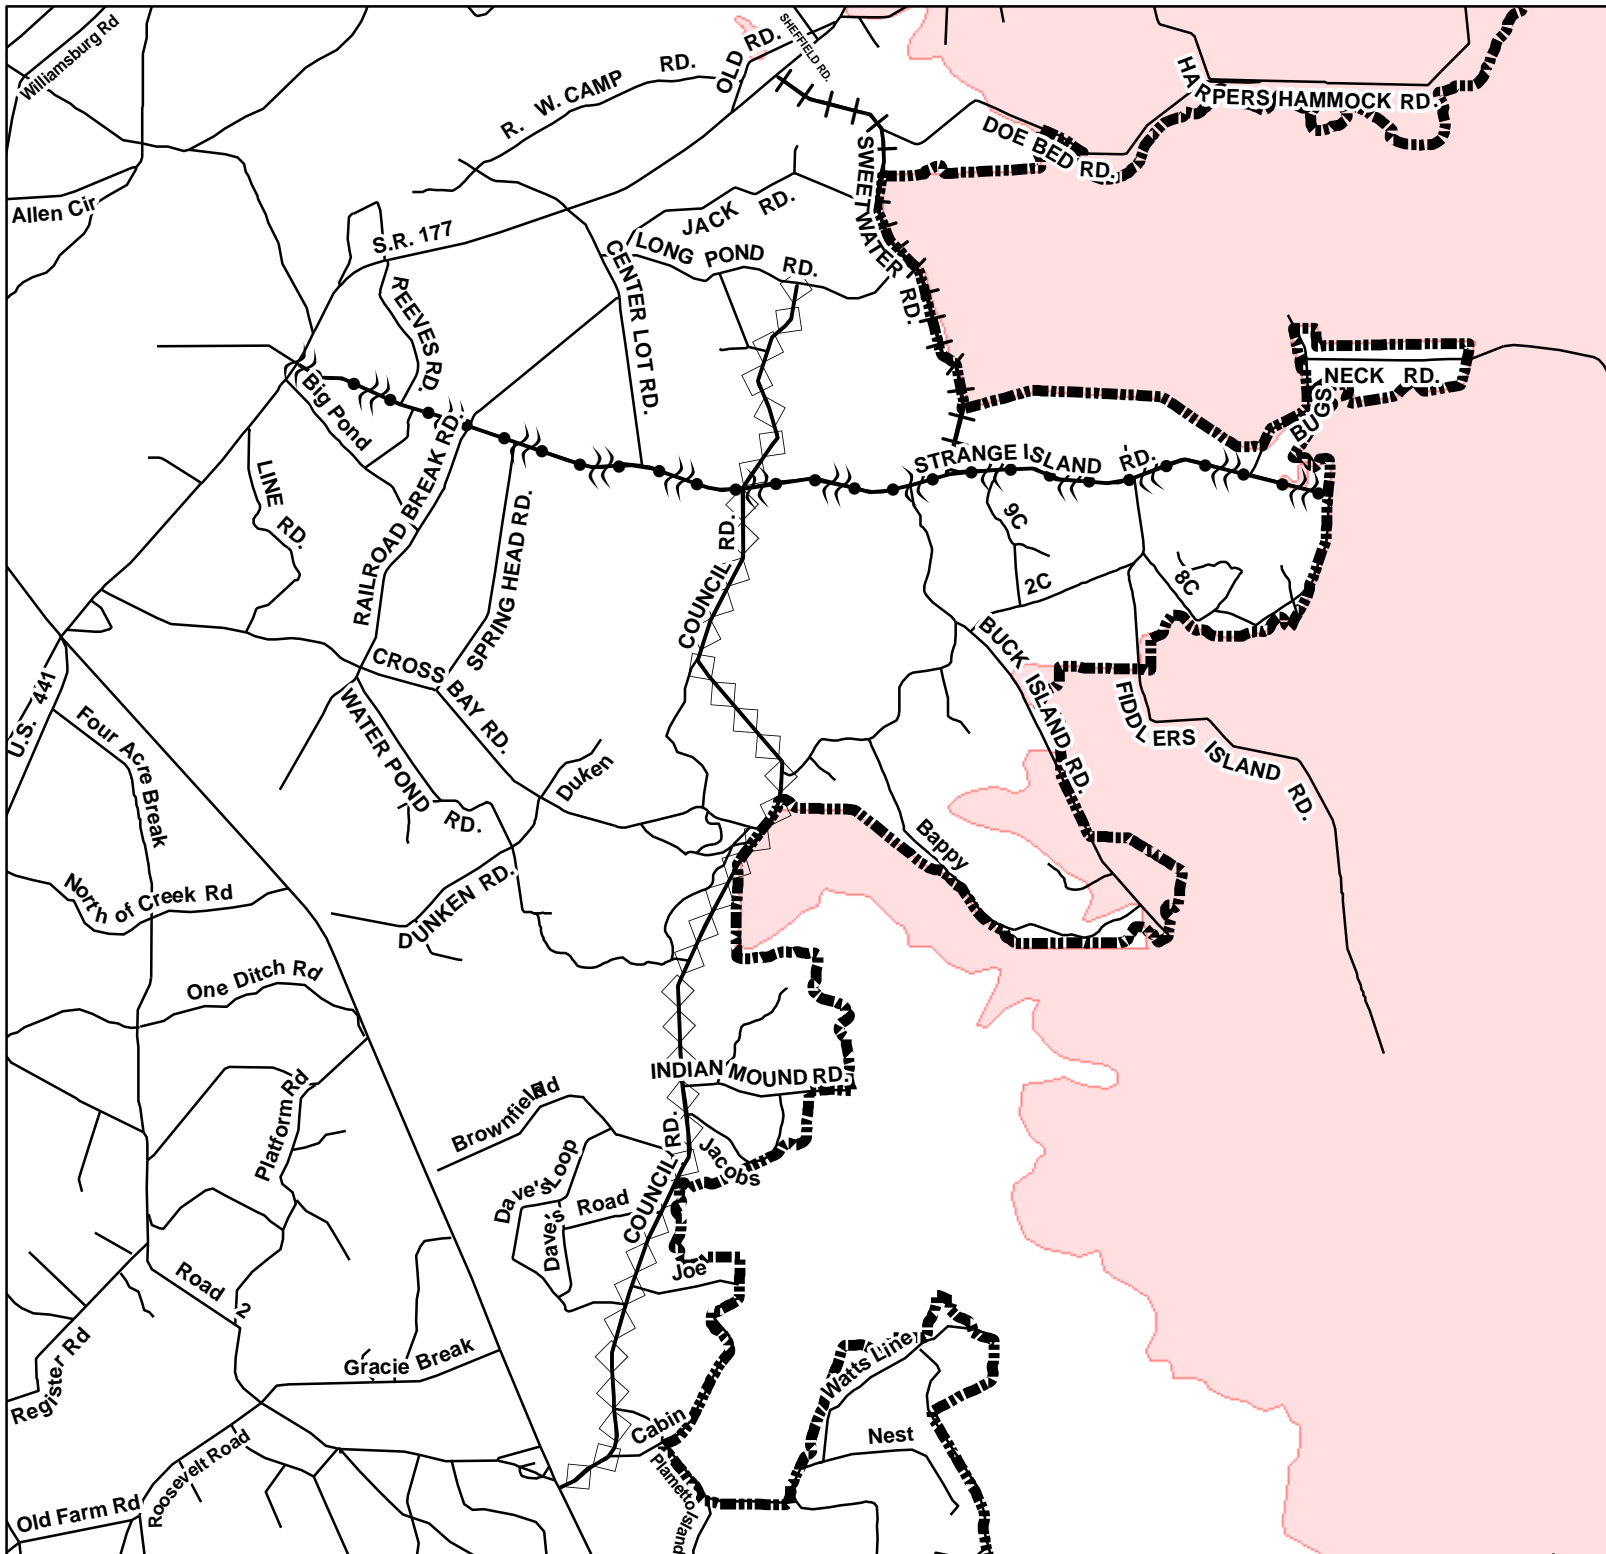

Honey Prairie Complex
GA-OKR-000001
6/18/2011, Day Shift
NAD83-Zone17-N

IAP Map Index

Legend

-  Okefenokee Swamp Park
-  Incident Command Post
-  Helibase
-  Incident Base
-  Water Source
-  Repeater
-  Helispot
-  Drop Point
-  Aerial Hazard
-  Division
-  Branch
-  Completed Dozer Line
-  Completed Line
-  Uncontrolled Fire Edge
-  ONWR Boundary
-  Structures
-  Roads

Created By:
 Ann Braun, GISS
 6/17/2011 1800

**Honey Prairie
Complex
GA-OKR-000001
NAD83-Zone17-N**

**Division C & D
Transportation Map**

Legend

-  Council Rd
Open to all vehicles
-  Strange Island Rd
Transport / Tenders Only
-  Sweetwater Rd
Engines Only
-  Roads
-  Swamp Edge Break

0 0.5 1
Miles

Created By:
Ann Braun, GISS
6/18/2011 1800

Honey Prairie Complex GA-OKR-000001 NAD83-Zone17-N

Division L & M Transportation Map

Legend

-  Helibase
-  Incident Base
-  Drop Point
-  Division
-  Completed Dozer Line
-  Uncontrolled Fire Edge
-  Swamp Edge Break
-  Bad Sand Beds
-  Locked Gate

0 0.5 1
Miles

Created By:
Ann Braun, GIS
6/17/2011 1800

Honey Prairie Complex
GA-OKR-000001
6/18/2011, Day Shift
NAD83-Zone17-N

- Legend**
- Okefenokee Swamp Park
 - Incident Command Post
 - Helibase
 - Incident Base
 - Water Source
 - MediVac Site
 - Repeater
 - Helispot
 - Structures
 - Drop Point
 - Aerial Hazard
 - Division
 - Branch
 - Completed Dozer Line
 - Completed Line
 - Uncontrolled Fire Edge
 - ONWR Boundary
 - Structures
 - Roads