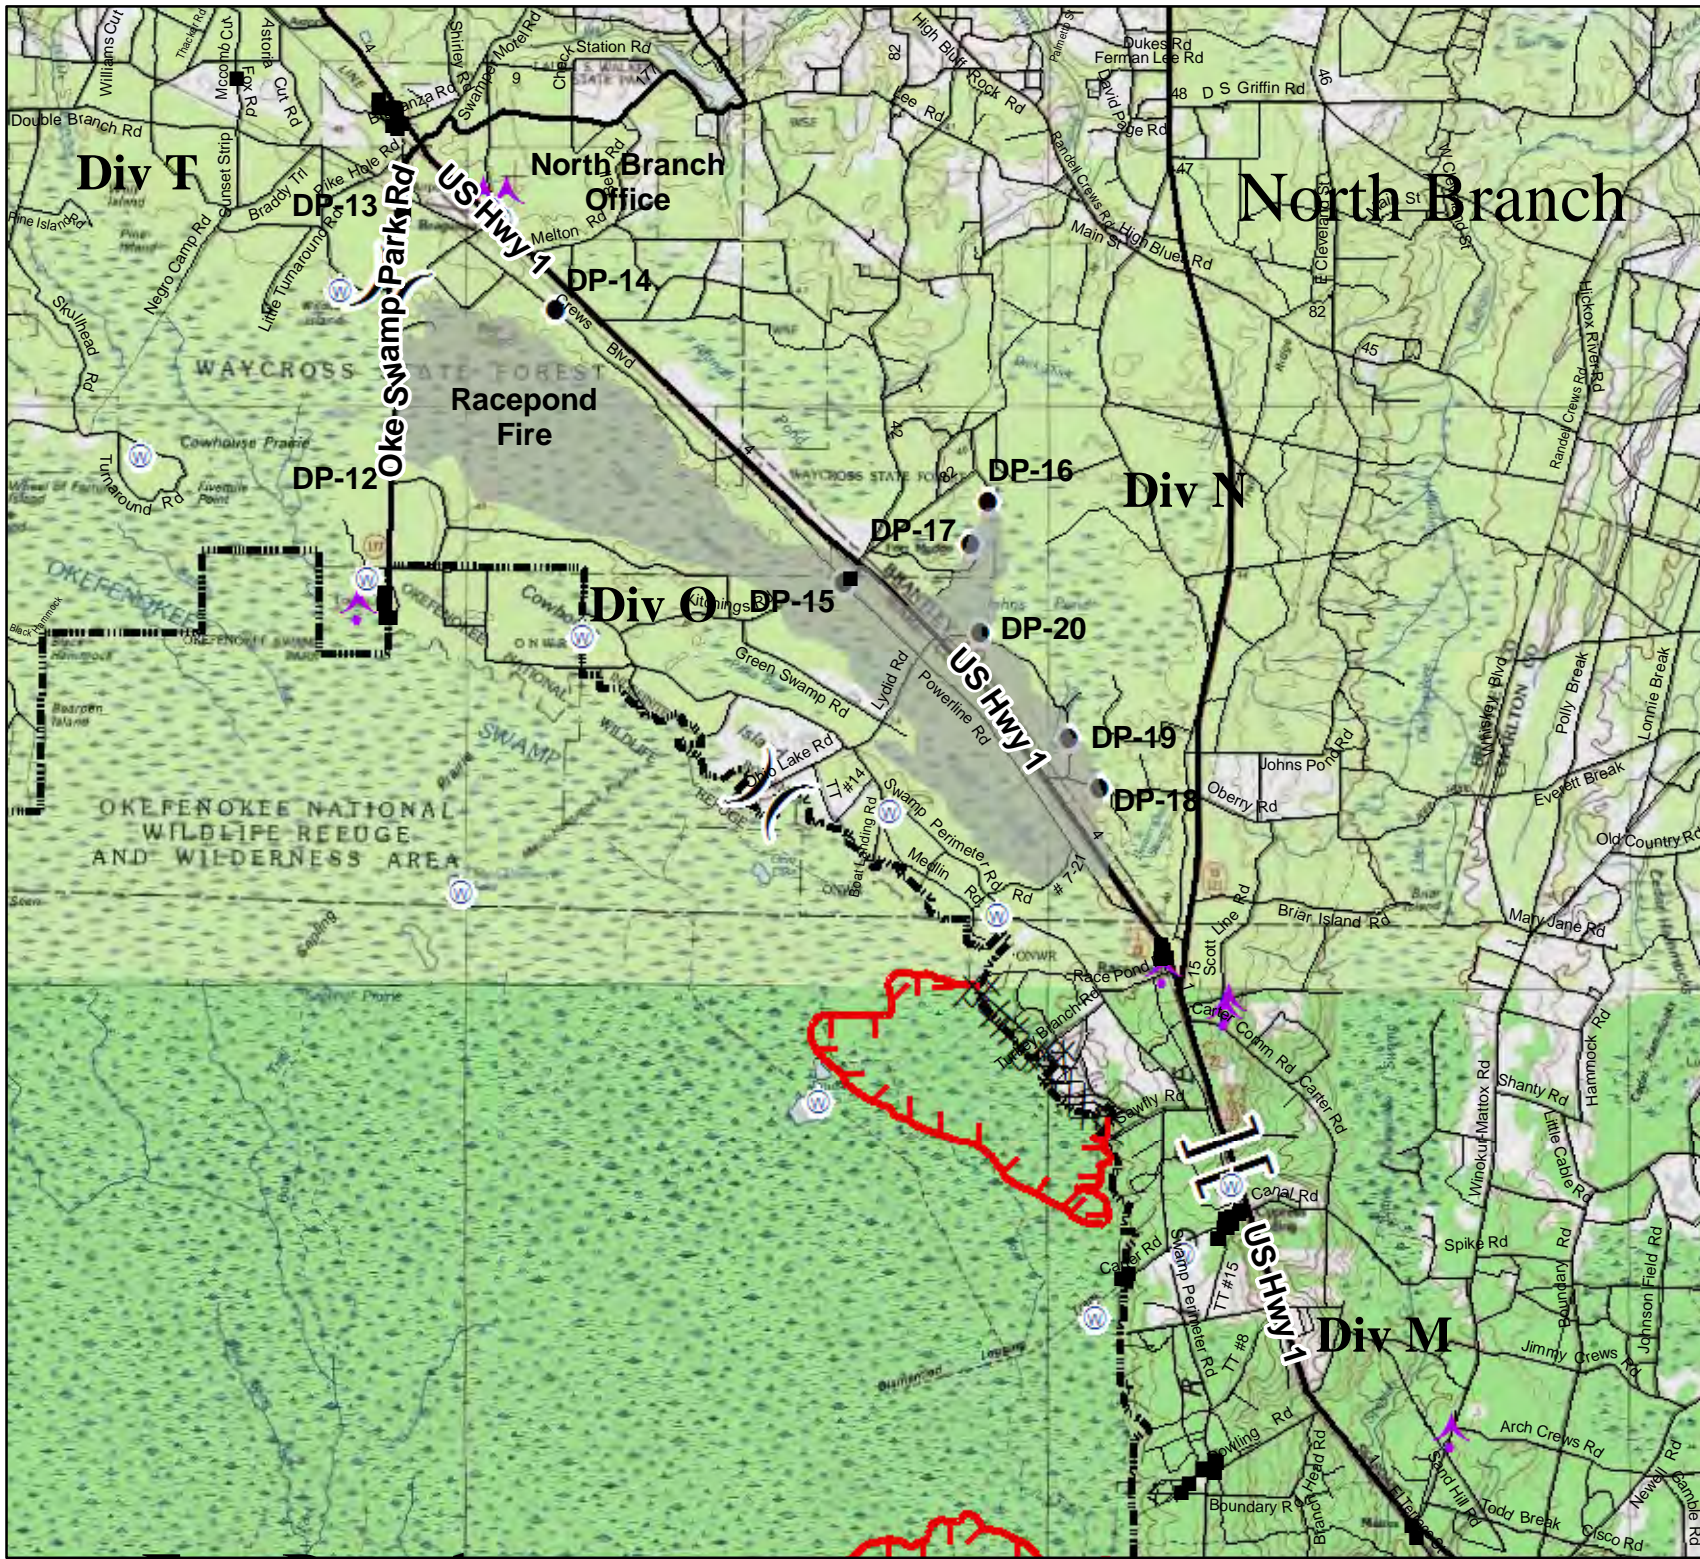

0 0.5 1
Miles

Created By:
Ann Braun, GISS
6/18/2011 1800

Honey Prairie Complex GA-OKR-000001 NAD83-Zone17-N

Division L & M Transportation Map

Legend

-  Helibase
-  Incident Base
-  Drop Point
-  Division
-  Completed Dozer Line
-  Uncontrolled Fire Edge
-  Swamp Edge Break
-  Bad Sand Beds
-  Locked Gate

Honey Prairie Complex
GA-OKR-000001
6/18/2011, Day Shift
NAD83-Zone17-N

East Branch

- Legend**
- Okefenokee Swamp Park
 - Incident Command Post
 - Helibase
 - Incident Base
 - Water Source
 - MediVac Site
 - Repeater
 - Helispot
 - Structures
 - Drop Point
 - Aerial Hazard
 - Division
 - Branch
 - Completed Dozer Line
 - Completed Line
 - Uncontrolled Fire Edge
 - ONWR Boundary
 - Structures
 - Roads

Fire perimeter as of
6/17/2011 1800

0 0.5 1 2
Miles

Honey Prairie Complex
GA-OKR-00001
6/18/2011, Day Shift
NAD83-Zone17-N

- Legend**
- Okefenokee Swamp Park
 - Incident Command Post
 - Helibase
 - Incident Base
 - Water Source
 - MediVac Site
 - Repeater
 - Helispot
 - Structures
 - Drop Point
 - Aerial Hazard
 - Division
 - Branch
 - Completed Dozer Line
 - Completed Line
 - Uncontrolled Fire Edge
 - ONWR Boundary
 - Structures
 - Roads