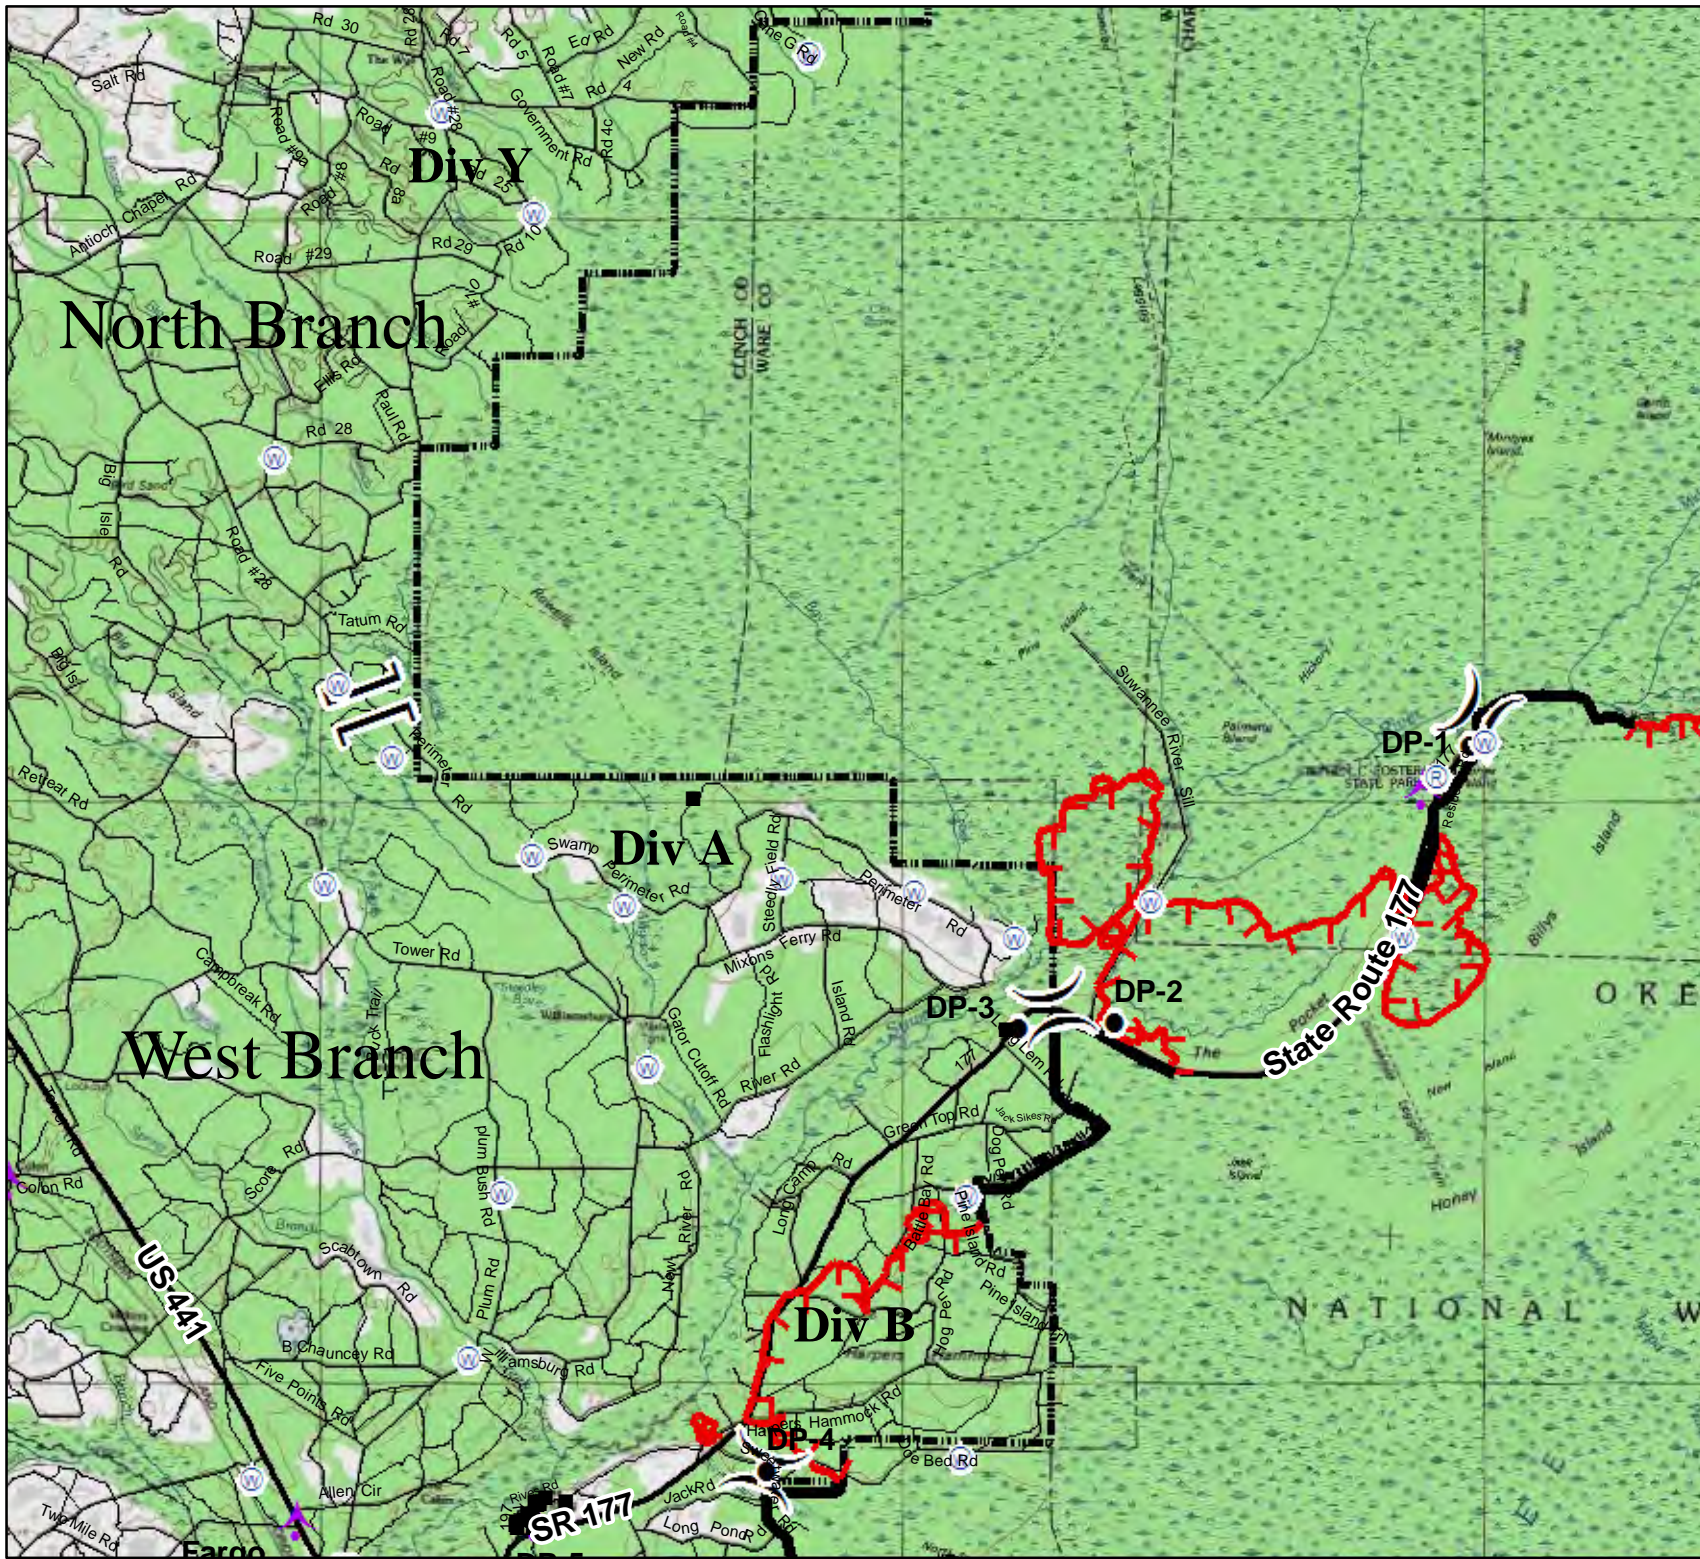

0 0.5 1
Miles

Created By:
Ann Braun, GISS
6/18/2011 1800

Honey Prairie Complex GA-OKR-000001 NAD83-Zone17-N

Division L & M Transportation Map

Legend

-  Helibase
-  Incident Base
-  Drop Point
-  Division
-  Completed Dozer Line
-  Uncontrolled Fire Edge
-  Swamp Edge Break
-  Bad Sand Beds
-  Locked Gate

0 0.5 1
Miles

Created By:
Ann Braun, GIS
6/17/2011 1800

Honey Prairie Complex
GA-OKR-000001
6/18/2011, Day Shift
NAD83-Zone17-N

- Legend**
- Okefenokee Swamp Park
 - Incident Command Post
 - Helibase
 - Incident Base
 - Water Source
 - MediVac Site
 - Repeater
 - Helispot
 - Structures
 - Drop Point
 - Aerial Hazard
 - Division
 - Branch
 - Completed Dozer Line
 - Completed Line
 - Uncontrolled Fire Edge
 - ONWR Boundary
 - Structures
 - Roads

Fire perimeter as of 6/17/2011 1800

0 0.5 1 2 Miles

Honey Prairie Complex
GA-OKR-000001
6/18/2011, Day Shift
NAD83-Zone17-N

- Legend**
- Okefenokee Swamp Park
 - Incident Command Post
 - Helibase
 - Incident Base
 - Water Source
 - MediVac Site
 - Repeater
 - Helispot
 - Structures
 - Drop Point
 - Aerial Hazard
 - Division
 - Branch
 - Completed Dozer Line
 - Completed Line
 - Uncontrolled Fire Edge
 - ONWR Boundary
 - Structures
 - Roads