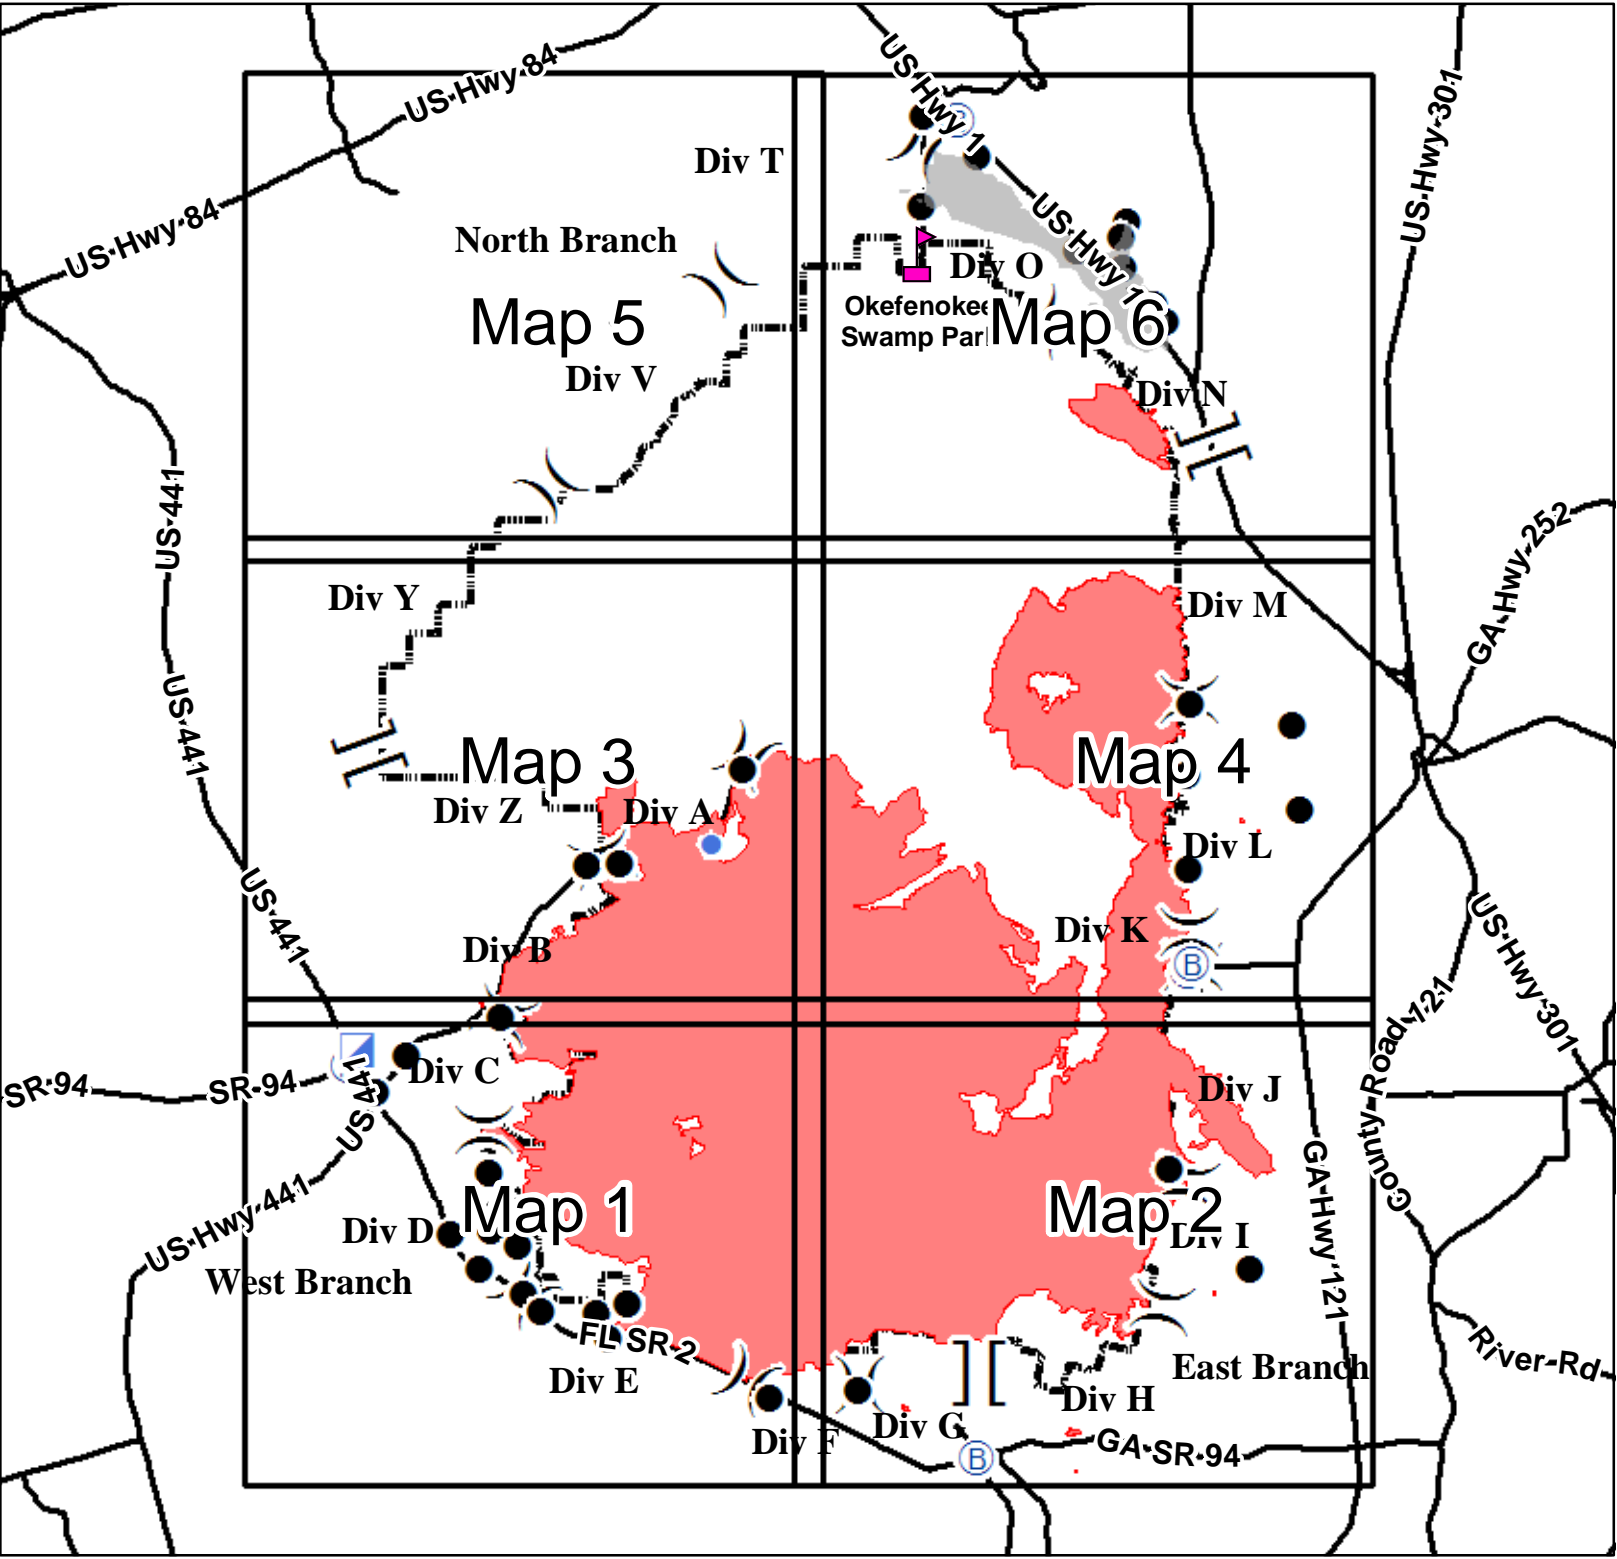

Honey Prairie Complex
GA-OKR-000001
6/18/2011, Day Shift
NAD83-Zone17-N

IAP Map Index

Legend

-  Okefenokee Swamp Park
-  Incident Command Post
-  Helibase
-  Incident Base
-  Water Source
-  Repeater
-  Helispot
-  Drop Point
-  Aerial Hazard
-  Division
-  Branch
-  Completed Dozer Line
-  Completed Line
-  Uncontrolled Fire Edge
-  ONWR Boundary
-  Structures
-  Roads

Created By:
 Ann Braun, GISS
 6/17/2011 1800

**Honey Prairie
Complex
GA-OKR-000001
NAD83-Zone17-N**

**Division C & D
Transportation Map**

Legend

-  Council Rd
Open to all vehicles
-  Strange Island Rd
Transport / Tenders Only
-  Sweetwater Rd
Engines Only
-  Roads
-  Swamp Edge Break

0 0.5 1
Miles

Created By:
Ann Braun, GISS
6/18/2011 1800

Honey Prairie Complex GA-OKR-000001 NAD83-Zone17-N

Division L & M Transportation Map

Legend

-  Helibase
-  Incident Base
-  Drop Point
-  Division
-  Completed Dozer Line
-  Uncontrolled Fire Edge
-  Swamp Edge Break
-  Bad Sand Beds
-  Locked Gate

0 0.5 1
Miles

Created By:
Ann Braun, GIS
6/17/2011 1800

Honey Prairie Complex
GA-OKR-000001
6/18/2011, Day Shift
NAD83-Zone17-N

- Legend**
- Okefenokee Swamp Park
 - Incident Command Post
 - Helibase
 - Incident Base
 - Water Source
 - MediVac Site
 - Repeater
 - Helispot
 - Structures
 - Drop Point
 - Aerial Hazard
 - Division
 - Branch
 - Completed Dozer Line
 - Completed Line
 - Uncontrolled Fire Edge
 - ONWR Boundary
 - Structures
 - Roads