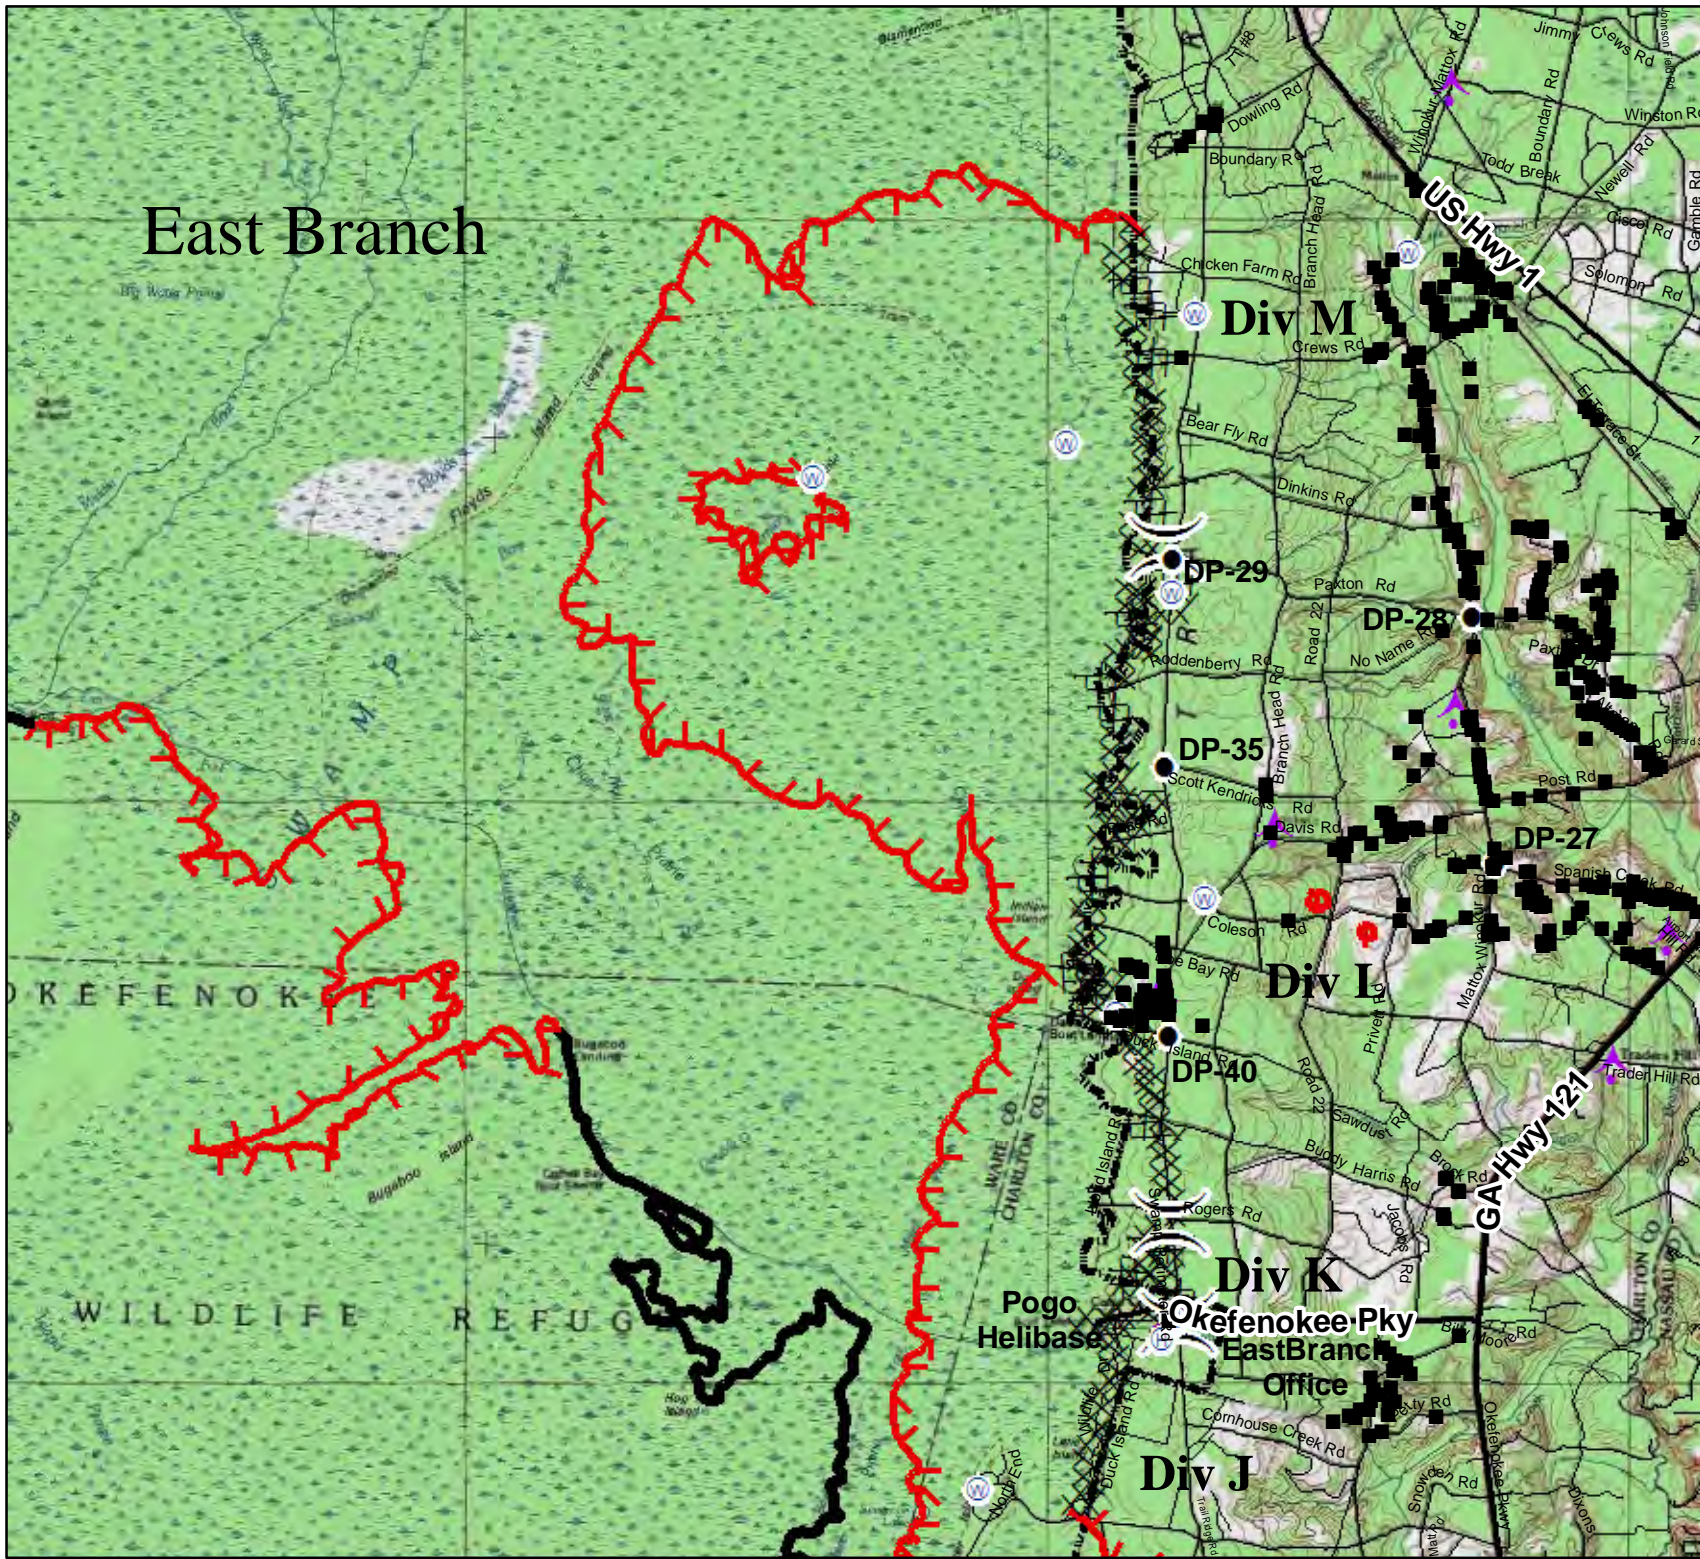

0 0.5 1
Miles

Created By:
Ann Braun, GISS
6/18/2011 1800

Honey Prairie Complex GA-OKR-000001 NAD83-Zone17-N

Division L & M Transportation Map

Legend

-  Helibase
-  Incident Base
-  Drop Point
-  Division
-  Completed Dozer Line
-  Uncontrolled Fire Edge
-  Swamp Edge Break
-  Bad Sand Beds
-  Locked Gate

Fire perimeter as of 6/17/2011 1800

0 0.5 1 2 Miles

Honey Prairie Complex
GA-OKR-000001
6/18/2011, Day Shift
NAD83-Zone17-N

- Legend**
- Okefenokee Swamp Park
 - Incident Command Post
 - Helibase
 - Incident Base
 - Water Source
 - MediVac Site
 - Repeater
 - Helispot
 - Structures
 - Drop Point
 - Aerial Hazard
 - Division
 - Branch
 - Completed Dozer Line
 - Completed Line
 - Uncontrolled Fire Edge
 - ONWR Boundary
 - Structures
 - Roads

Honey Prairie Complex
GA-OKR-000001
6/18/2011, Day Shift
NAD83-Zone17-N

East Branch

- Legend**
- Okefenokee Swamp Park
 - Incident Command Post
 - Helibase
 - Incident Base
 - Water Source
 - MediVac Site
 - Repeater
 - Helispot
 - Structures
 - Drop Point
 - Aerial Hazard
 - Division
 - Branch
 - Completed Dozer Line
 - Completed Line
 - Uncontrolled Fire Edge
 - ONWR Boundary
 - Structures
 - Roads