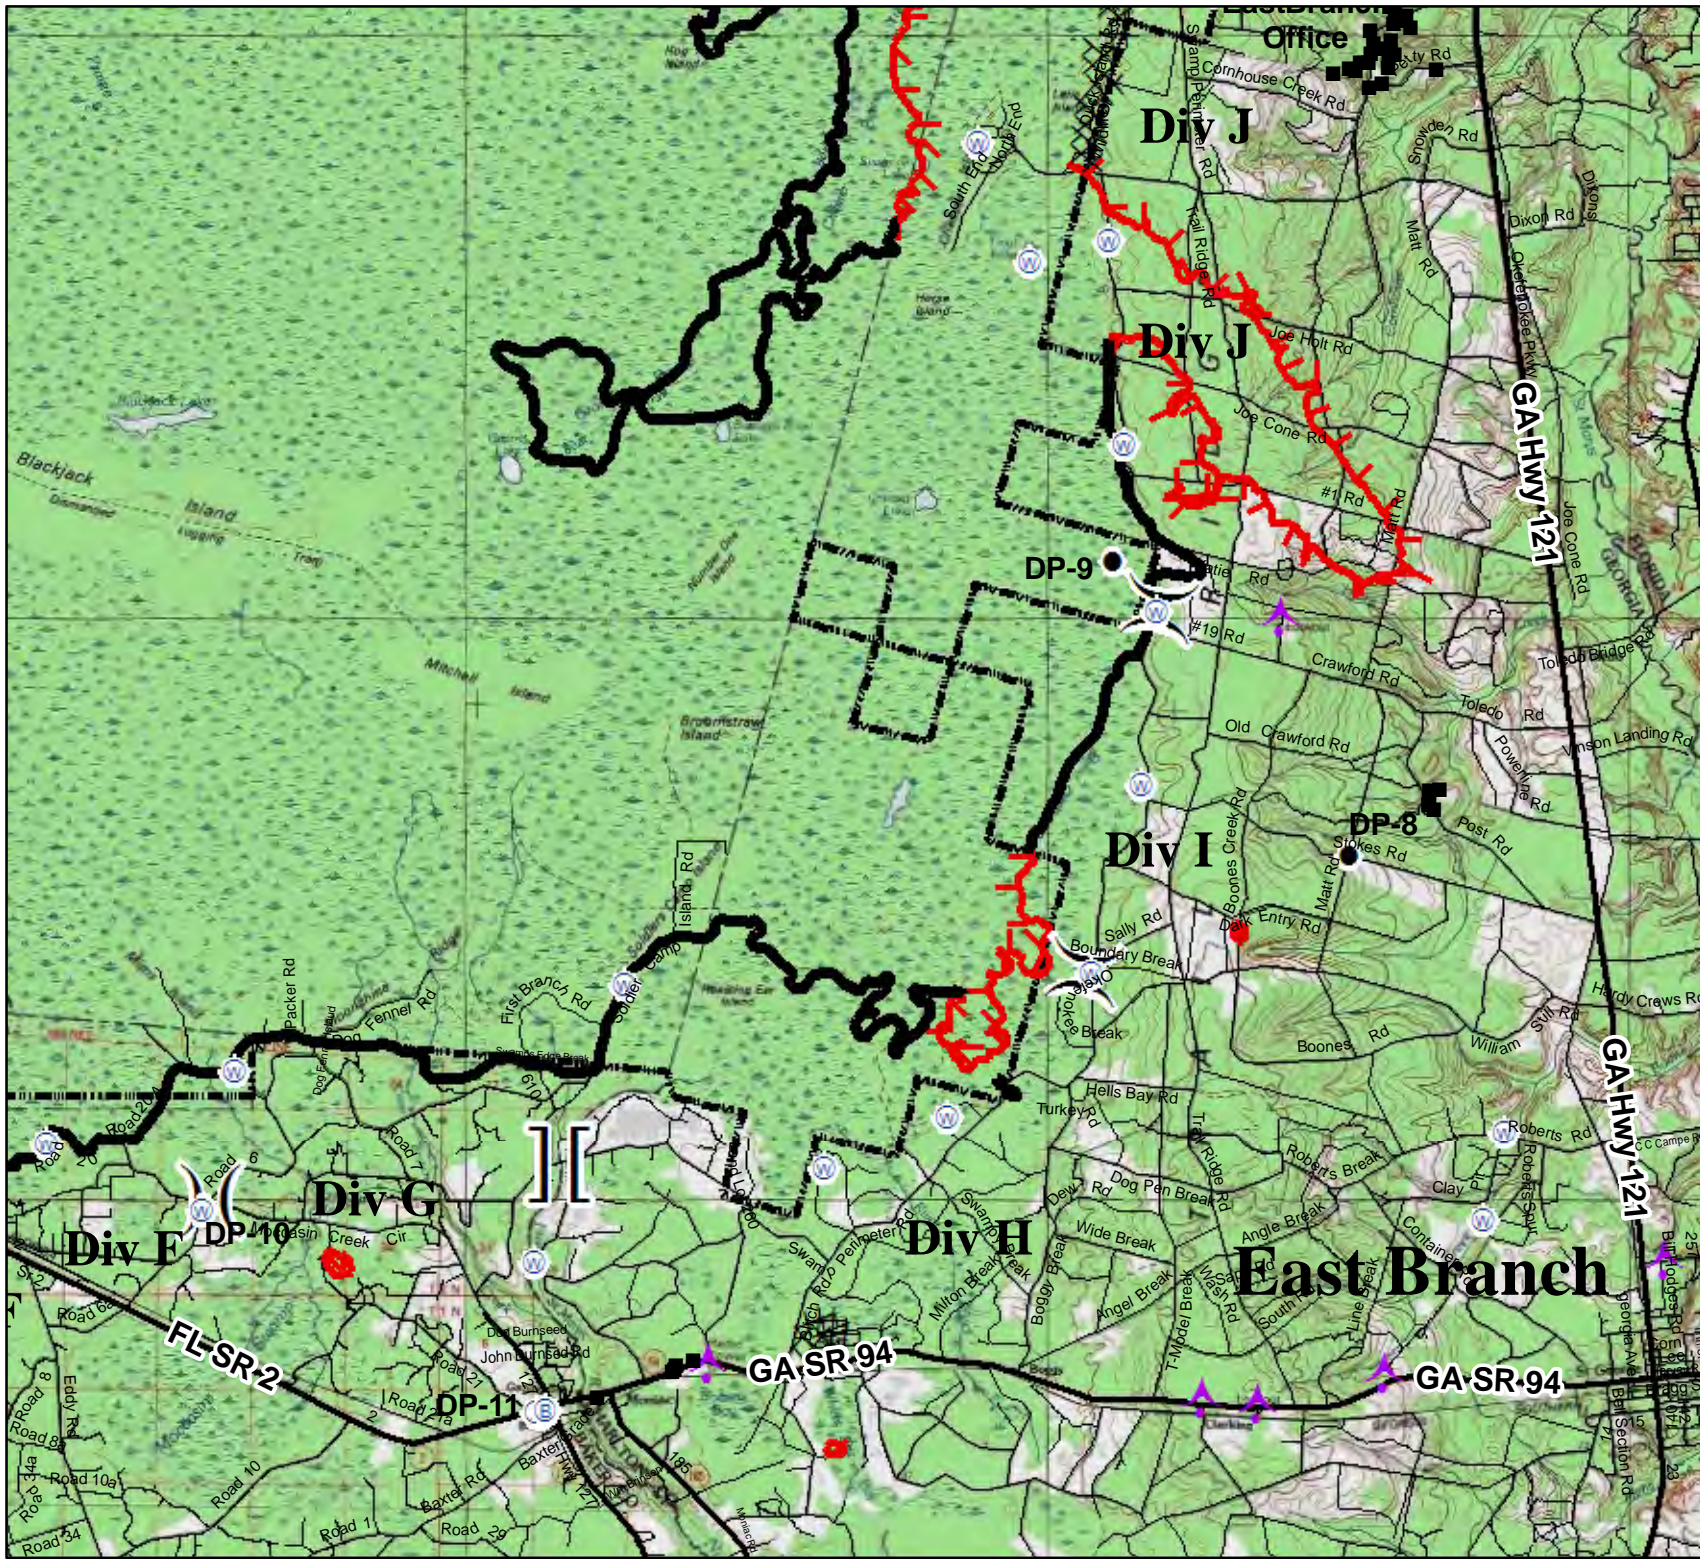

0 0.5 1
Miles

Created By:
Ann Braun, GISS
6/18/2011 1800

Honey Prairie Complex GA-OKR-000001 NAD83-Zone17-N

Division L & M Transportation Map

Legend

-  Helibase
-  Incident Base
-  Drop Point
-  Division
-  Completed Dozer Line
-  Uncontrolled Fire Edge
-  Swamp Edge Break
-  Bad Sand Beds
-  Locked Gate

0 0.5 1
Miles

Created By:
Ann Braun, GIS
6/17/2011 1800

Honey Prairie Complex
GA-OKR-000001
6/18/2011, Day Shift
NAD83-Zone17-N

- Legend**
- Okefenokee Swamp Park
 - Incident Command Post
 - Helibase
 - Incident Base
 - Water Source
 - MediVac Site
 - Repeater
 - Helispot
 - Structures
 - Drop Point
 - Aerial Hazard
 - Division
 - Branch
 - Completed Dozer Line
 - Completed Line
 - Uncontrolled Fire Edge
 - ONWR Boundary
 - Structures
 - Roads

Fire perimeter as of 6/17/2011 1800

0 0.5 1 2 Miles

Honey Prairie Complex
GA-OKR-000001
6/18/2011, Day Shift
NAD83-Zone17-N

- Legend**
- Okefenokee Swamp Park
 - Incident Command Post
 - Helibase
 - Incident Base
 - Water Source
 - MediVac Site
 - Repeater
 - Helispot
 - Structures
 - Drop Point
 - Aerial Hazard
 - Division
 - Branch
 - Completed Dozer Line
 - Completed Line
 - Uncontrolled Fire Edge
 - ONWR Boundary
 - Structures
 - Roads