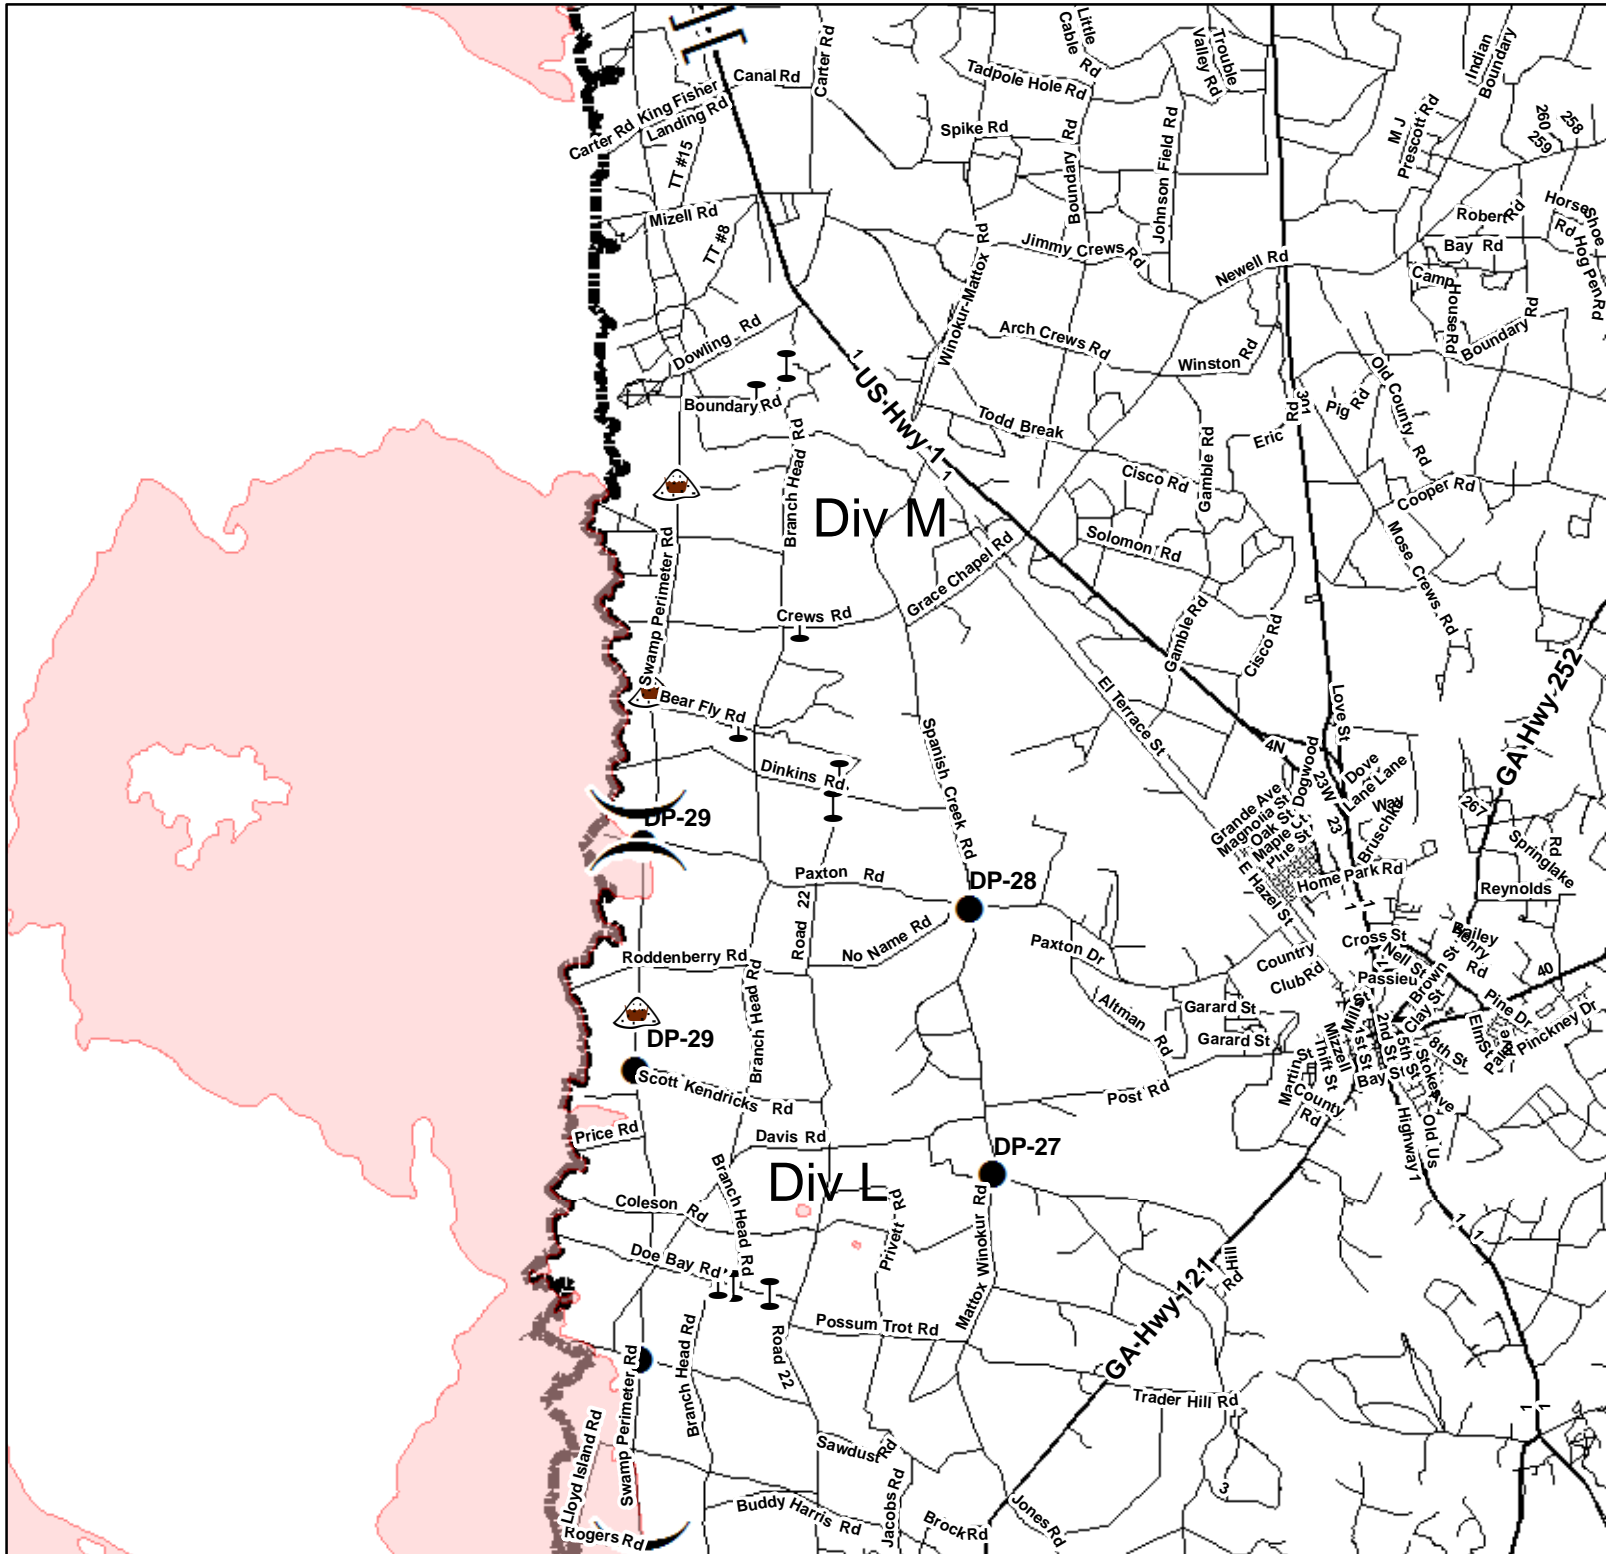

Honey Prairie Complex
GA-OKR-000001
6/18/2011, Day Shift
NAD83-Zone17-N

IAP Map Index

Legend

-  Okefenokee Swamp Park
-  Incident Command Post
-  Helibase
-  Incident Base
-  Water Source
-  Repeater
-  Helispot
-  Drop Point
-  Aerial Hazard
-  Division
-  Branch
-  Completed Dozer Line
-  Completed Line
-  Uncontrolled Fire Edge
-  ONWR Boundary
-  Structures
-  Roads

0 0.5 1
Miles

Created By:
Ann Braun, GISS
6/18/2011 1800

Honey Prairie Complex GA-OKR-000001 NAD83-Zone17-N

Division L & M Transportation Map

Legend

-  Helibase
-  Incident Base
-  Drop Point
-  Division
-  Completed Dozer Line
-  Uncontrolled Fire Edge
-  Swamp Edge Break
-  Bad Sand Beds
-  Locked Gate

0 0.5 1
Miles

Created By:
Ann Braun, GIS
6/17/2011 1800

Honey Prairie Complex
GA-OKR-000001
6/18/2011, Day Shift
NAD83-Zone17-N

- Legend**
- Okefenokee Swamp Park
 - Incident Command Post
 - Helibase
 - Incident Base
 - Water Source
 - MediVac Site
 - Repeater
 - Helispot
 - Structures
 - Drop Point
 - Aerial Hazard
 - Division
 - Branch
 - Completed Dozer Line
 - Completed Line
 - Uncontrolled Fire Edge
 - ONWR Boundary
 - Structures
 - Roads