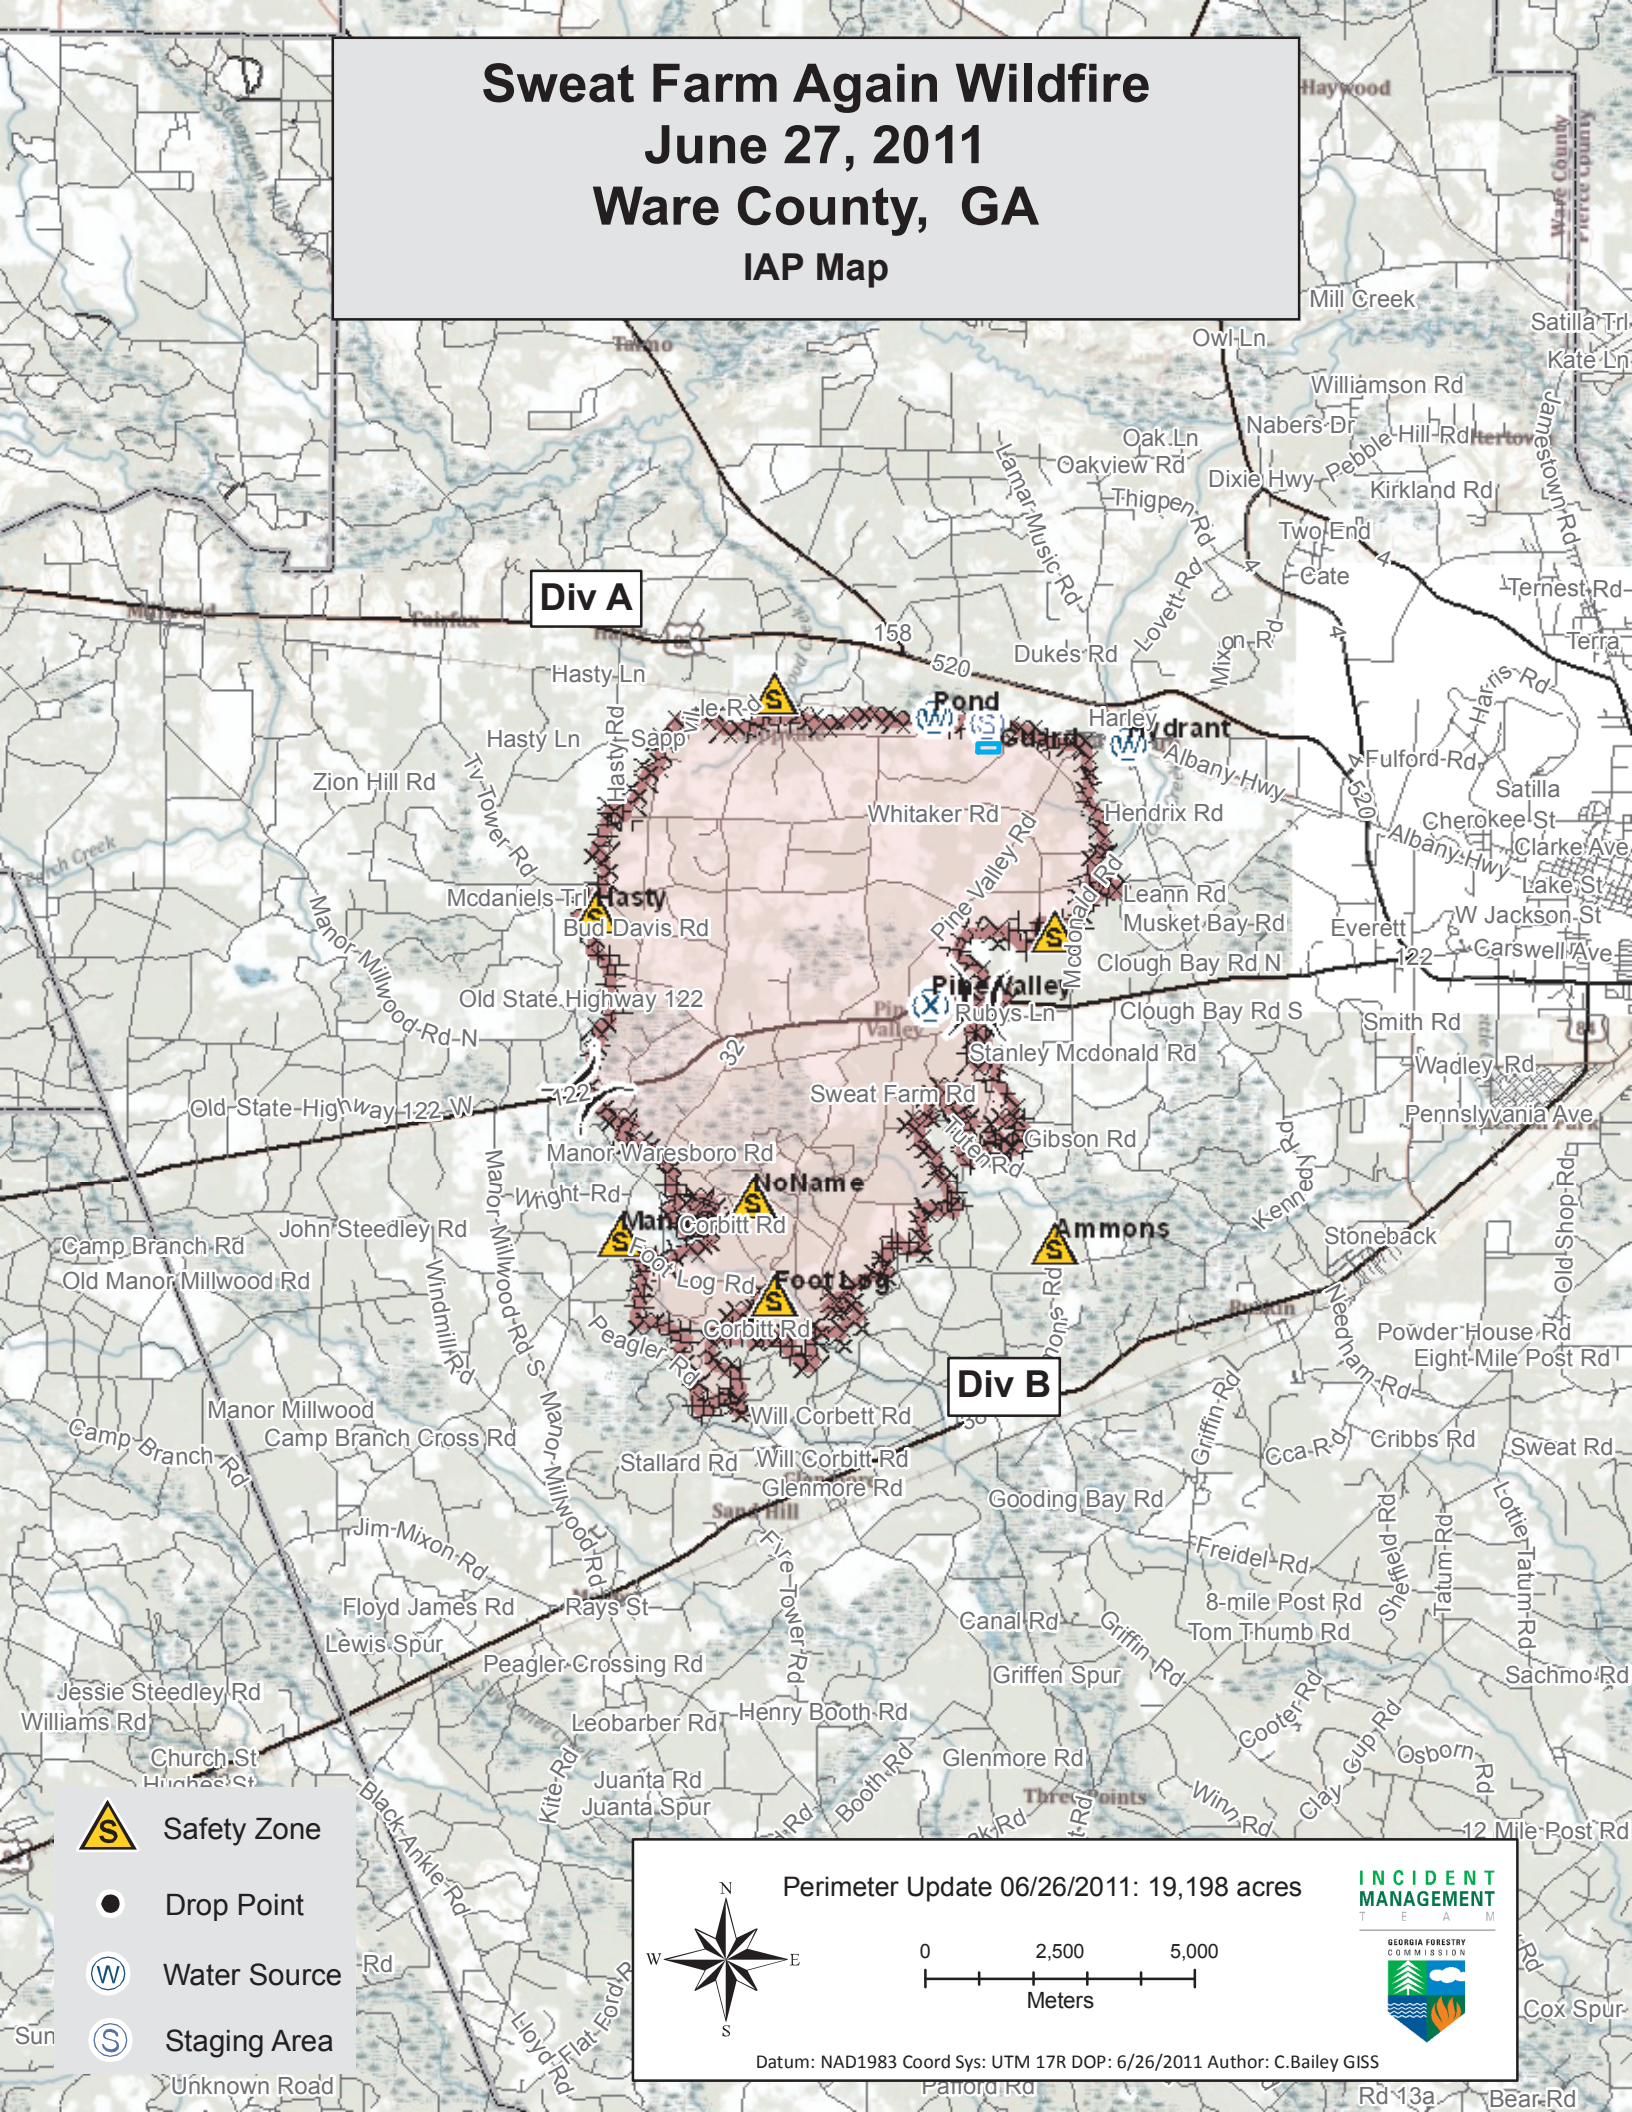

Sweat Farm Again Wildfire June 27, 2011 Ware County, GA IAP Map

Div A

Div B

-  Safety Zone
-  Drop Point
-  Water Source
-  Staging Area

Perimeter Update 06/26/2011: 19,198 acres

**INCIDENT
MANAGEMENT
TEAM**

GEORGIA FORESTRY
COMMISSION

Datum: NAD1983 Coord Sys: UTM 17R DOP: 6/26/2011 Author: C. Bailey GISS