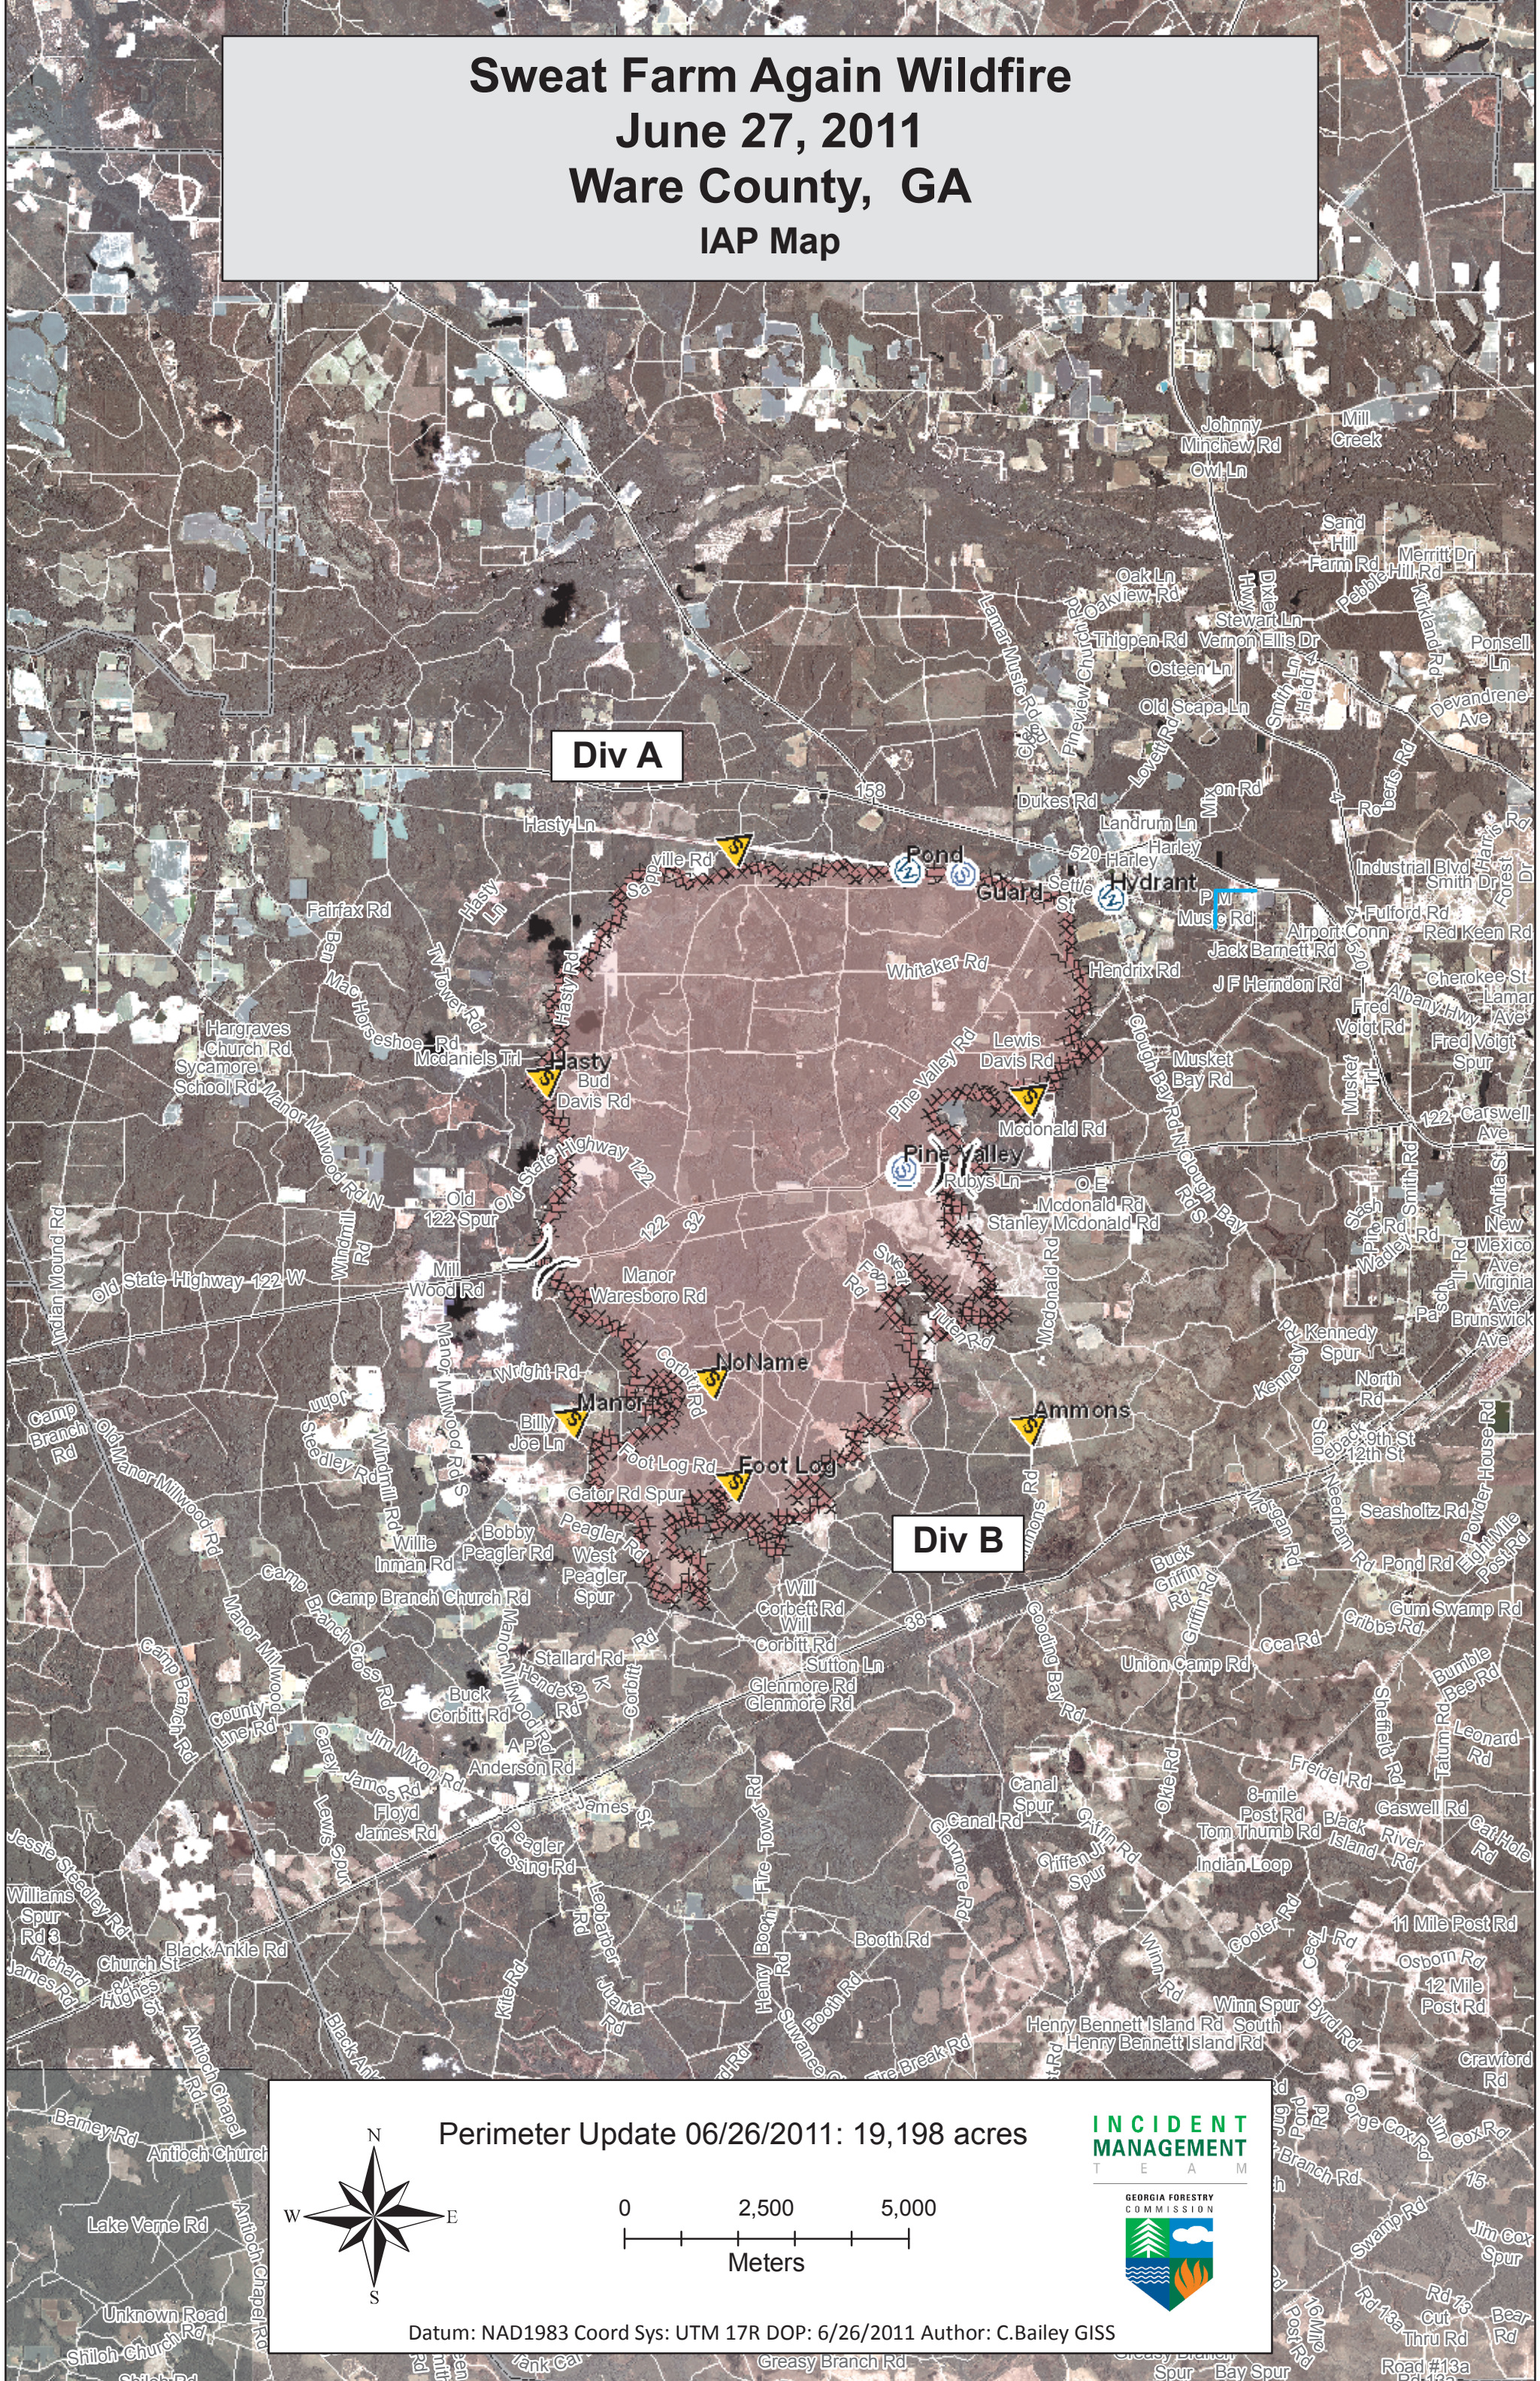

Sweat Farm Again Wildfire June 27, 2011 Ware County, GA IAP Map

Div A

Div B

Perimeter Update 06/26/2011: 19,198 acres

**INCIDENT
MANAGEMENT
TEAM**

Datum: NAD1983 Coord Sys: UTM 17R DOP: 6/26/2011 Author: C.Bailey GISS