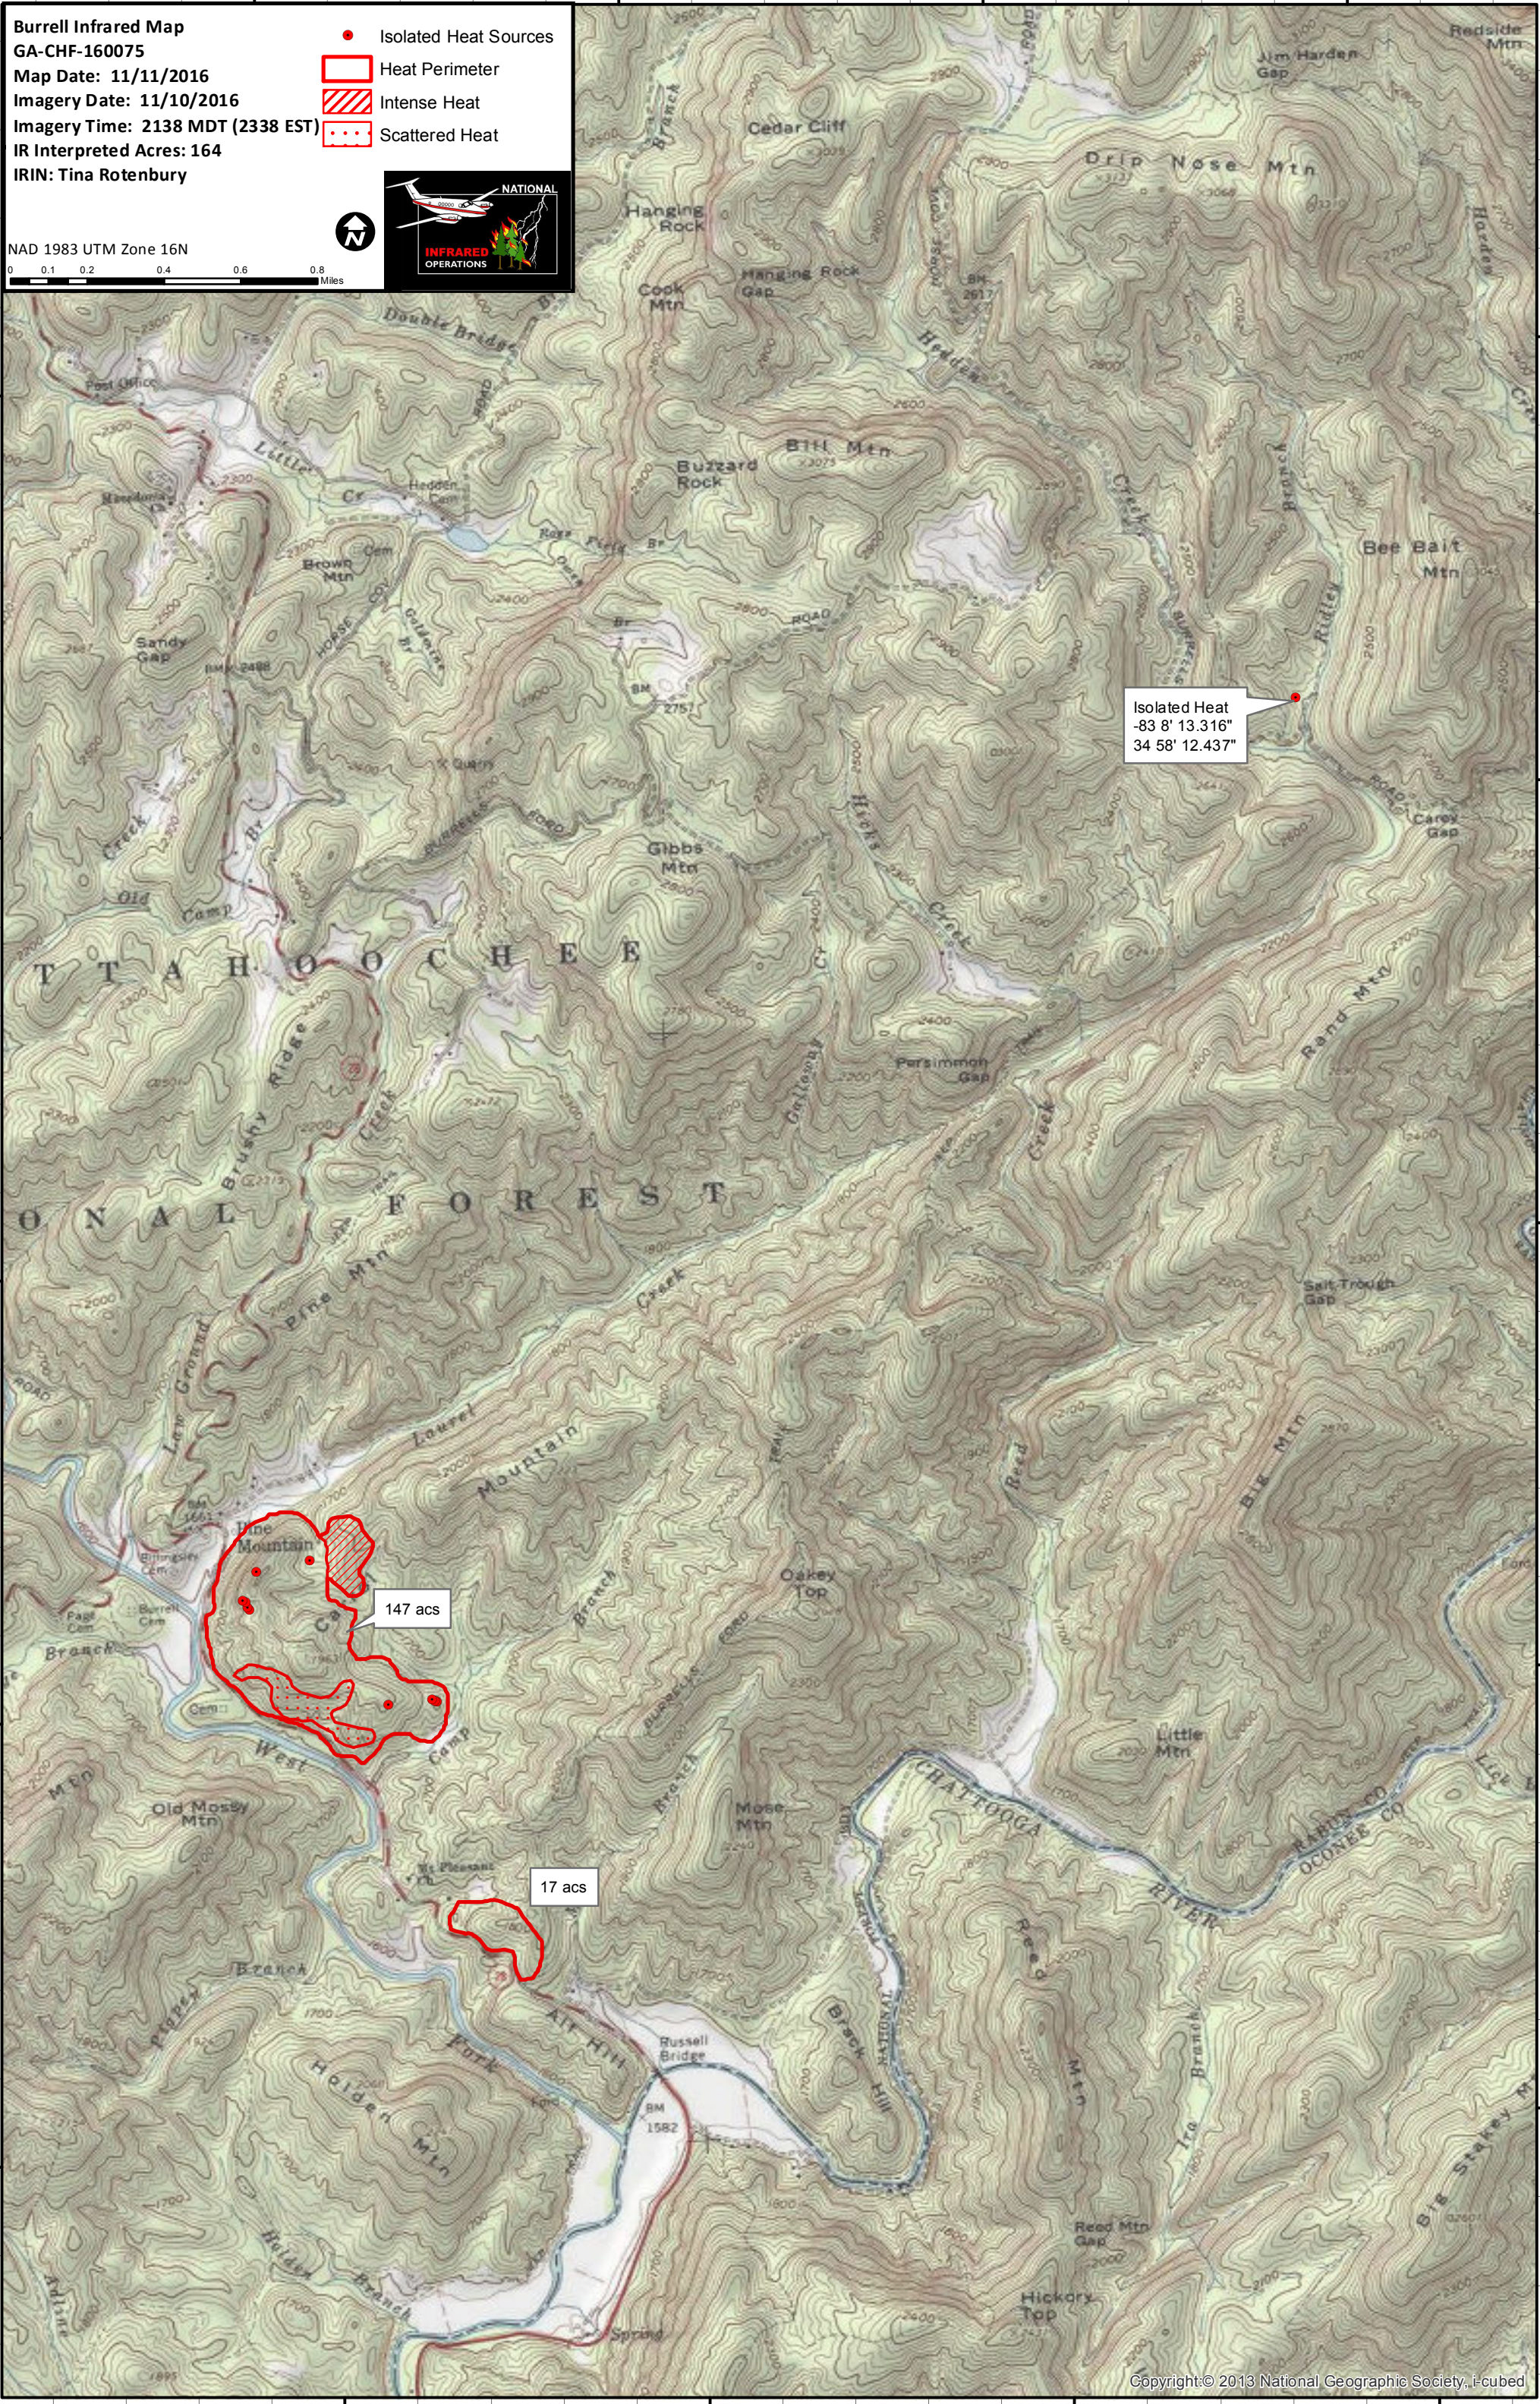

Burrell Infrared Map
GA-CHF-160075
 Map Date: 11/11/2016
 Imagery Date: 11/10/2016
 Imagery Time: 2138 MDT (2338 EST)
 IR Interpreted Acres: 164
 IRIN: Tina Rotenbury

- Isolated Heat Sources
- Heat Perimeter
- Intense Heat
- Scattered Heat

NAD 1983 UTM Zone 16N

34°59N
34°58N
34°57N
34°56N
34°55N

83°11W
83°10W
83°9W
83°8W

Isolated Heat
 -83 8' 13.316"
 34 58' 12.437"

147 acs

17 acs