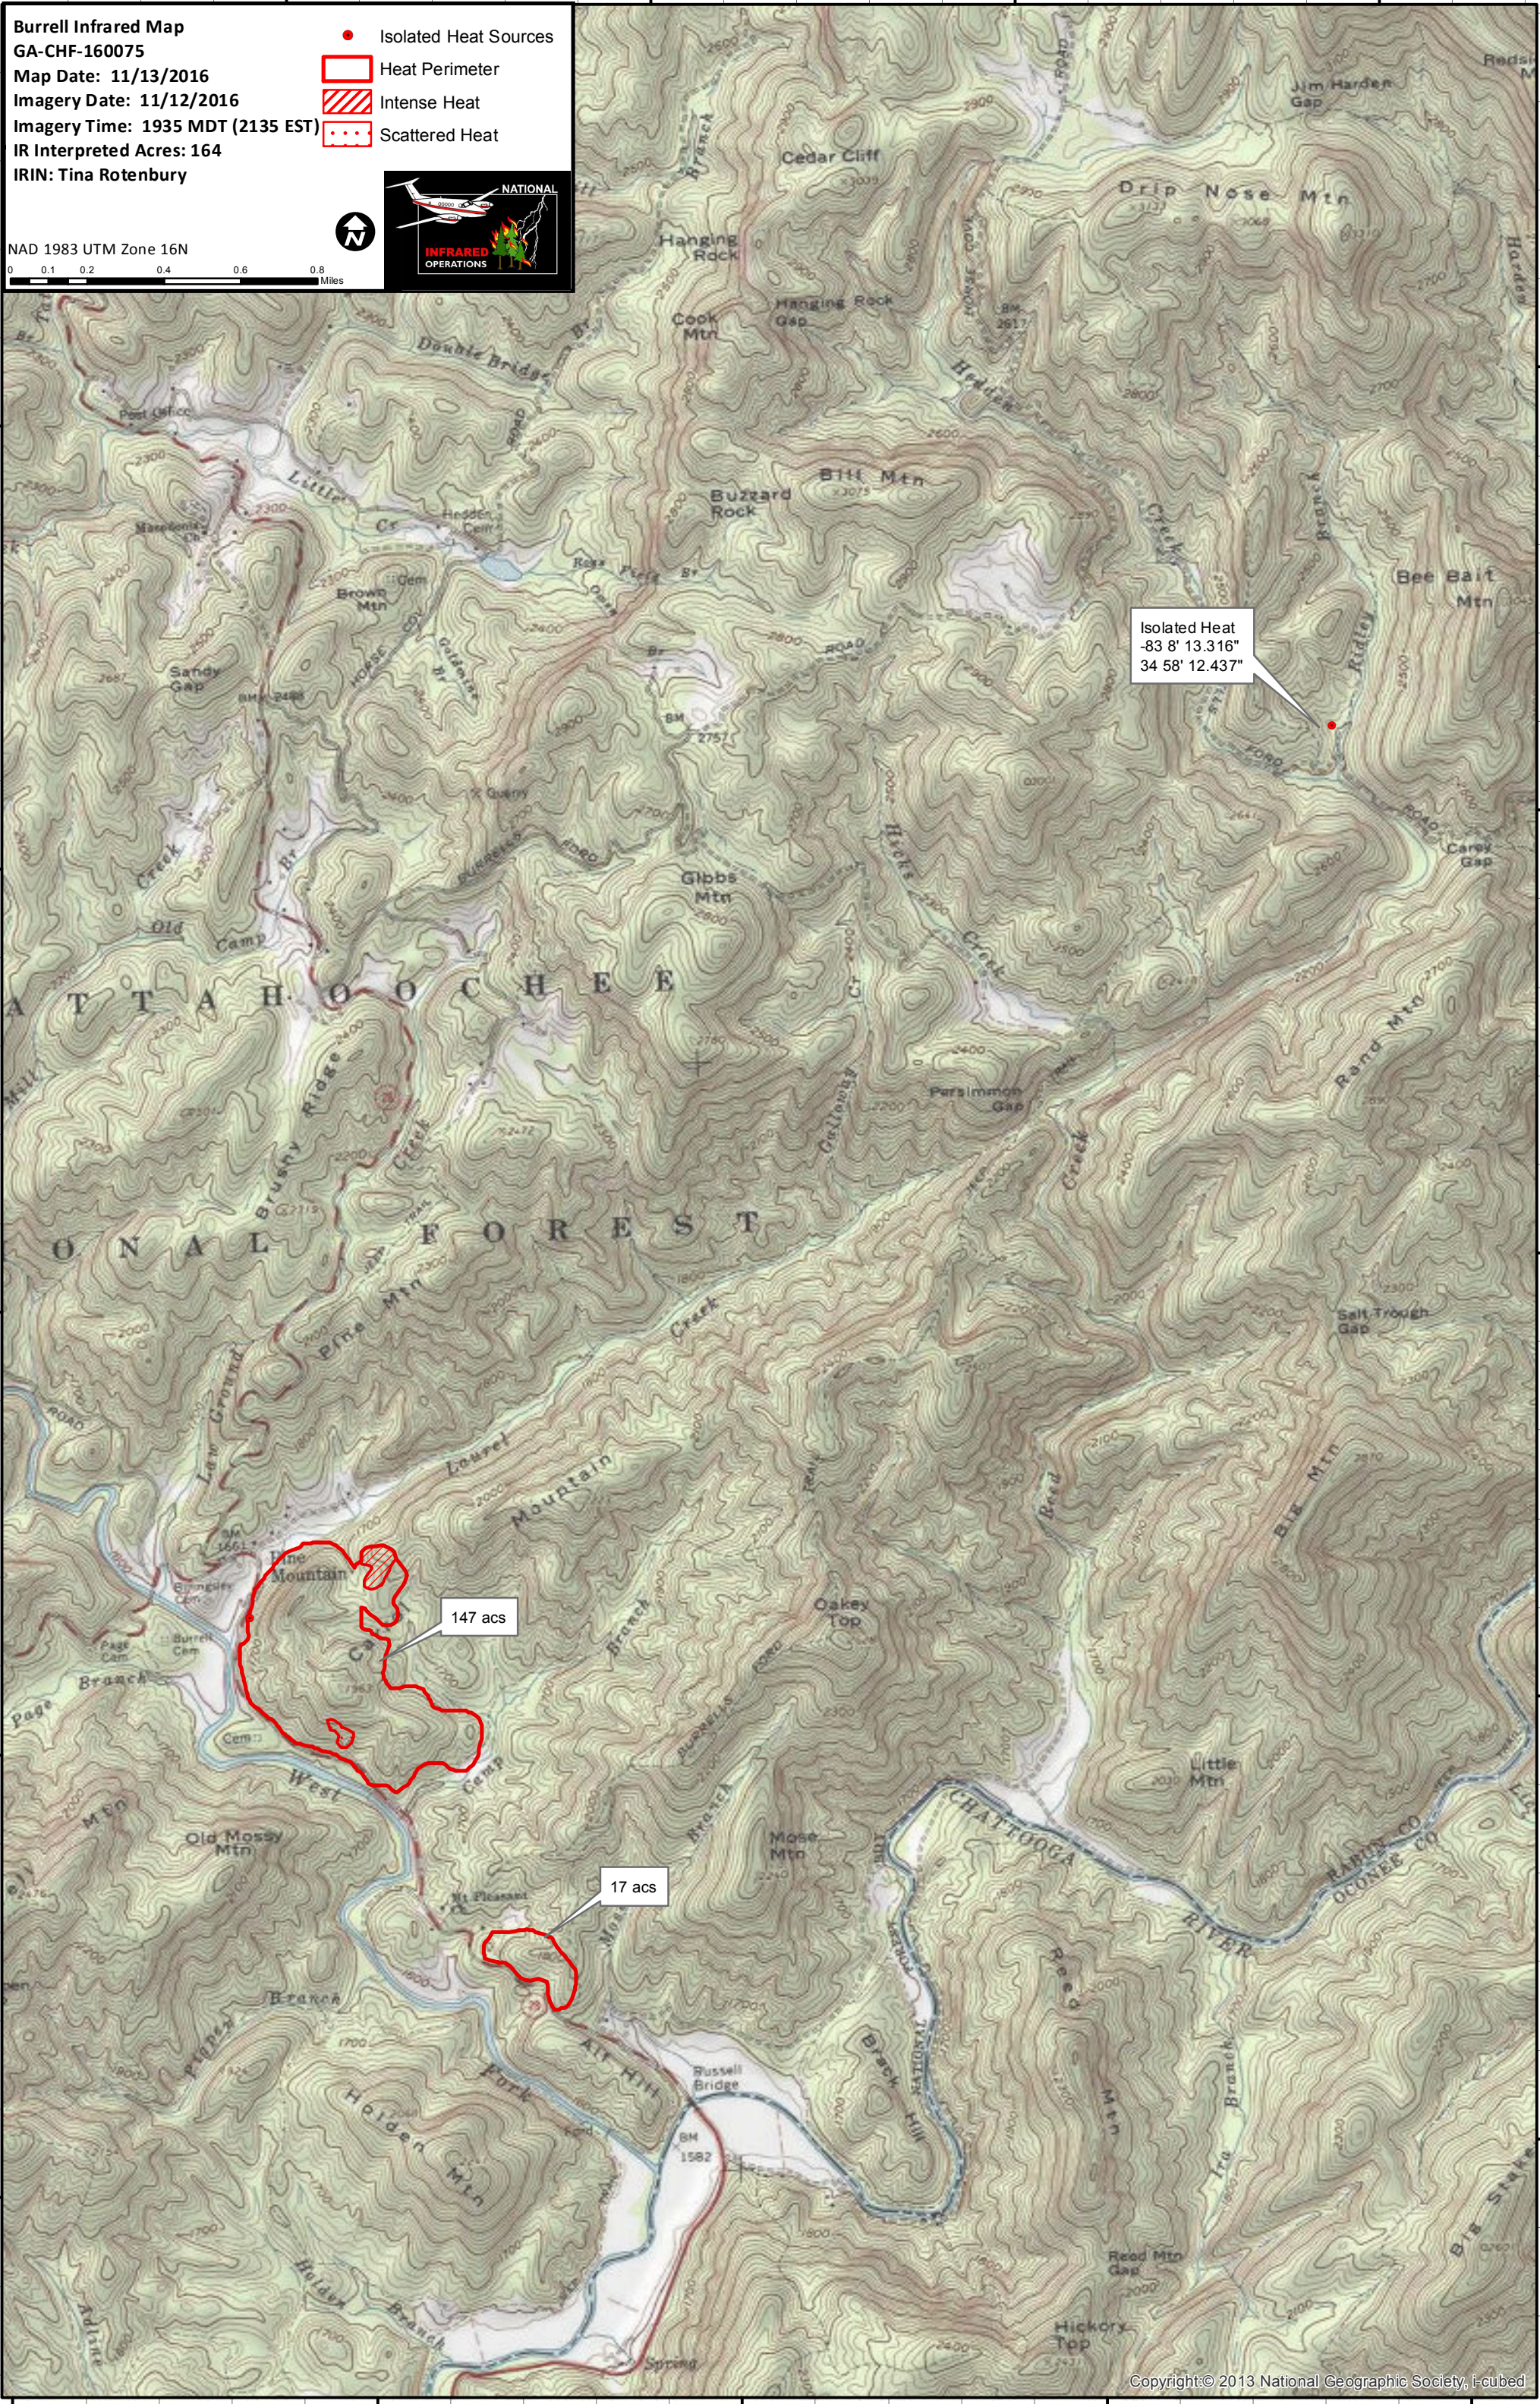

Burrell Infrared Map
GA-CHF-160075
 Map Date: 11/13/2016
 Imagery Date: 11/12/2016
 Imagery Time: 1935 MDT (2135 EST)
 IR Interpreted Acres: 164
 IRIN: Tina Rotenbury

- Isolated Heat Sources
- Heat Perimeter
- Intense Heat
- Scattered Heat

NAD 1983 UTM Zone 16N
 0 0.1 0.2 0.4 0.6 0.8 Miles

34°59N
34°58N
34°57N
34°56N
34°55N

83°12W
83°11W
83°10W
83°9W
83°8W

Isolated Heat
 -83 8' 13.316"
 34 58' 12.437"

147 acs

17 acs