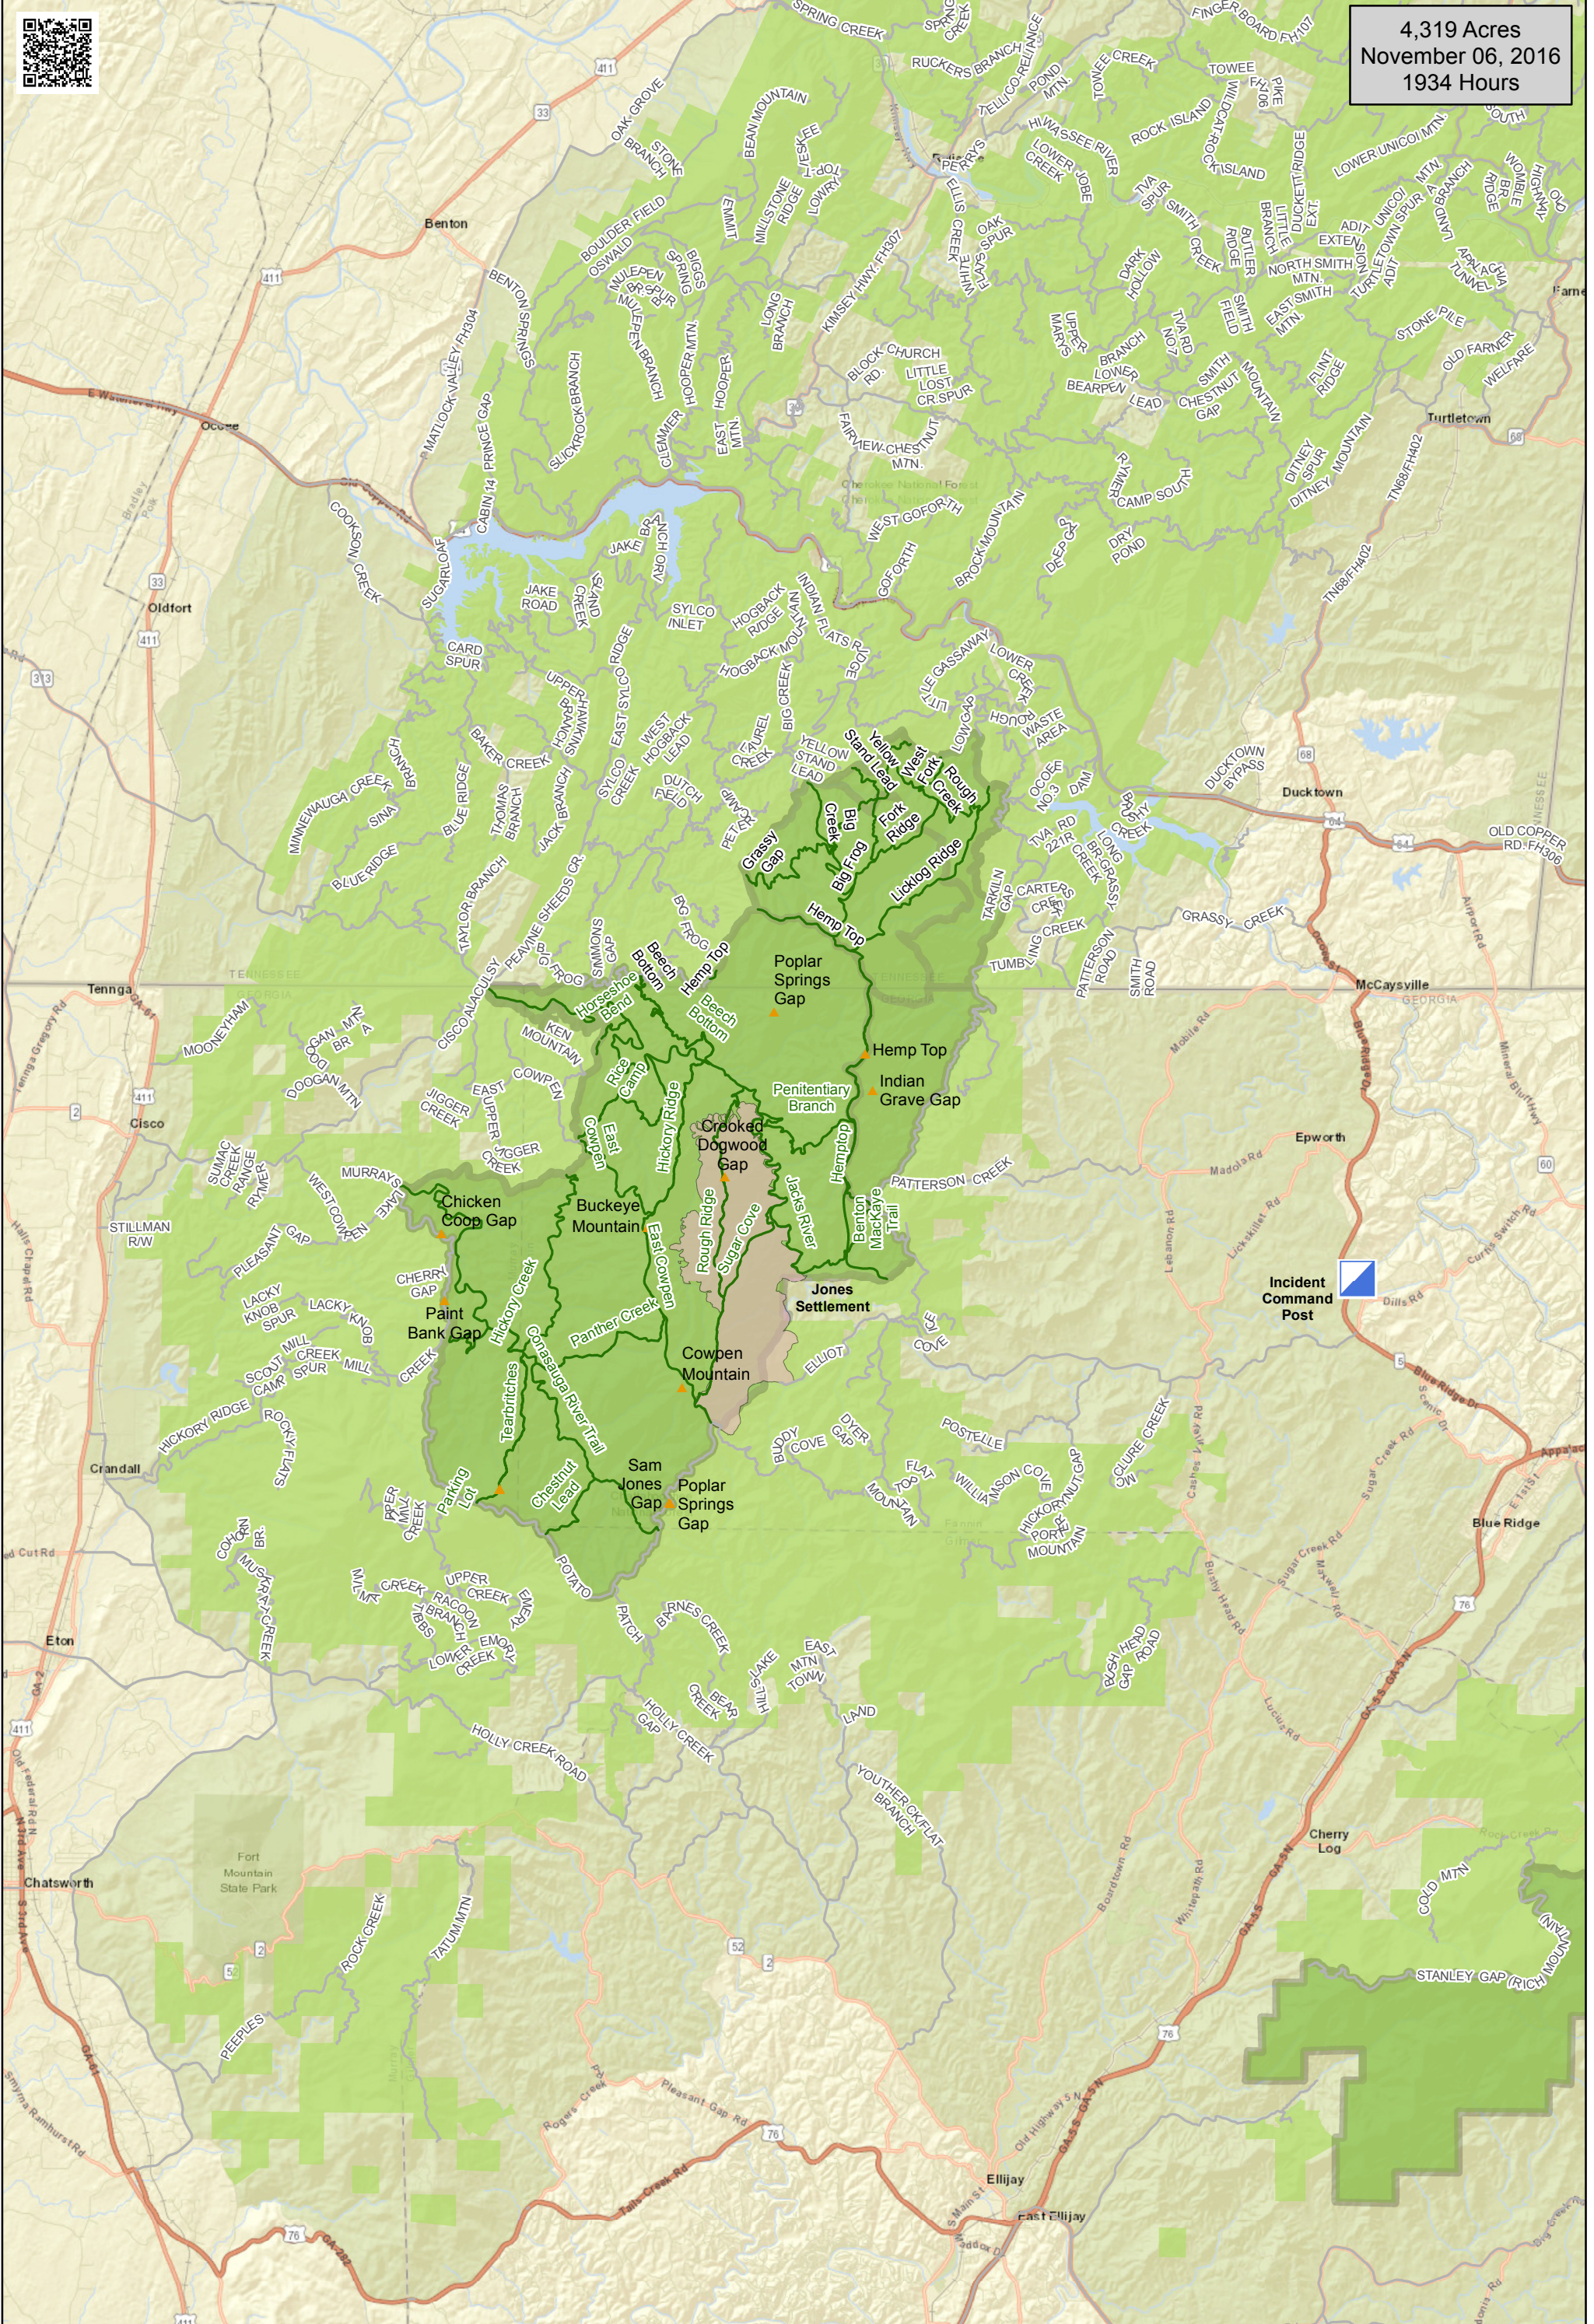

4,319 Acres
November 06, 2016
1934 Hours

- Wilderness Trails
- Roads
- Wilderness
- National_Forest_Land

Rough Ridge Fire Vicinity

- Incident Command Post
- FirePolygon