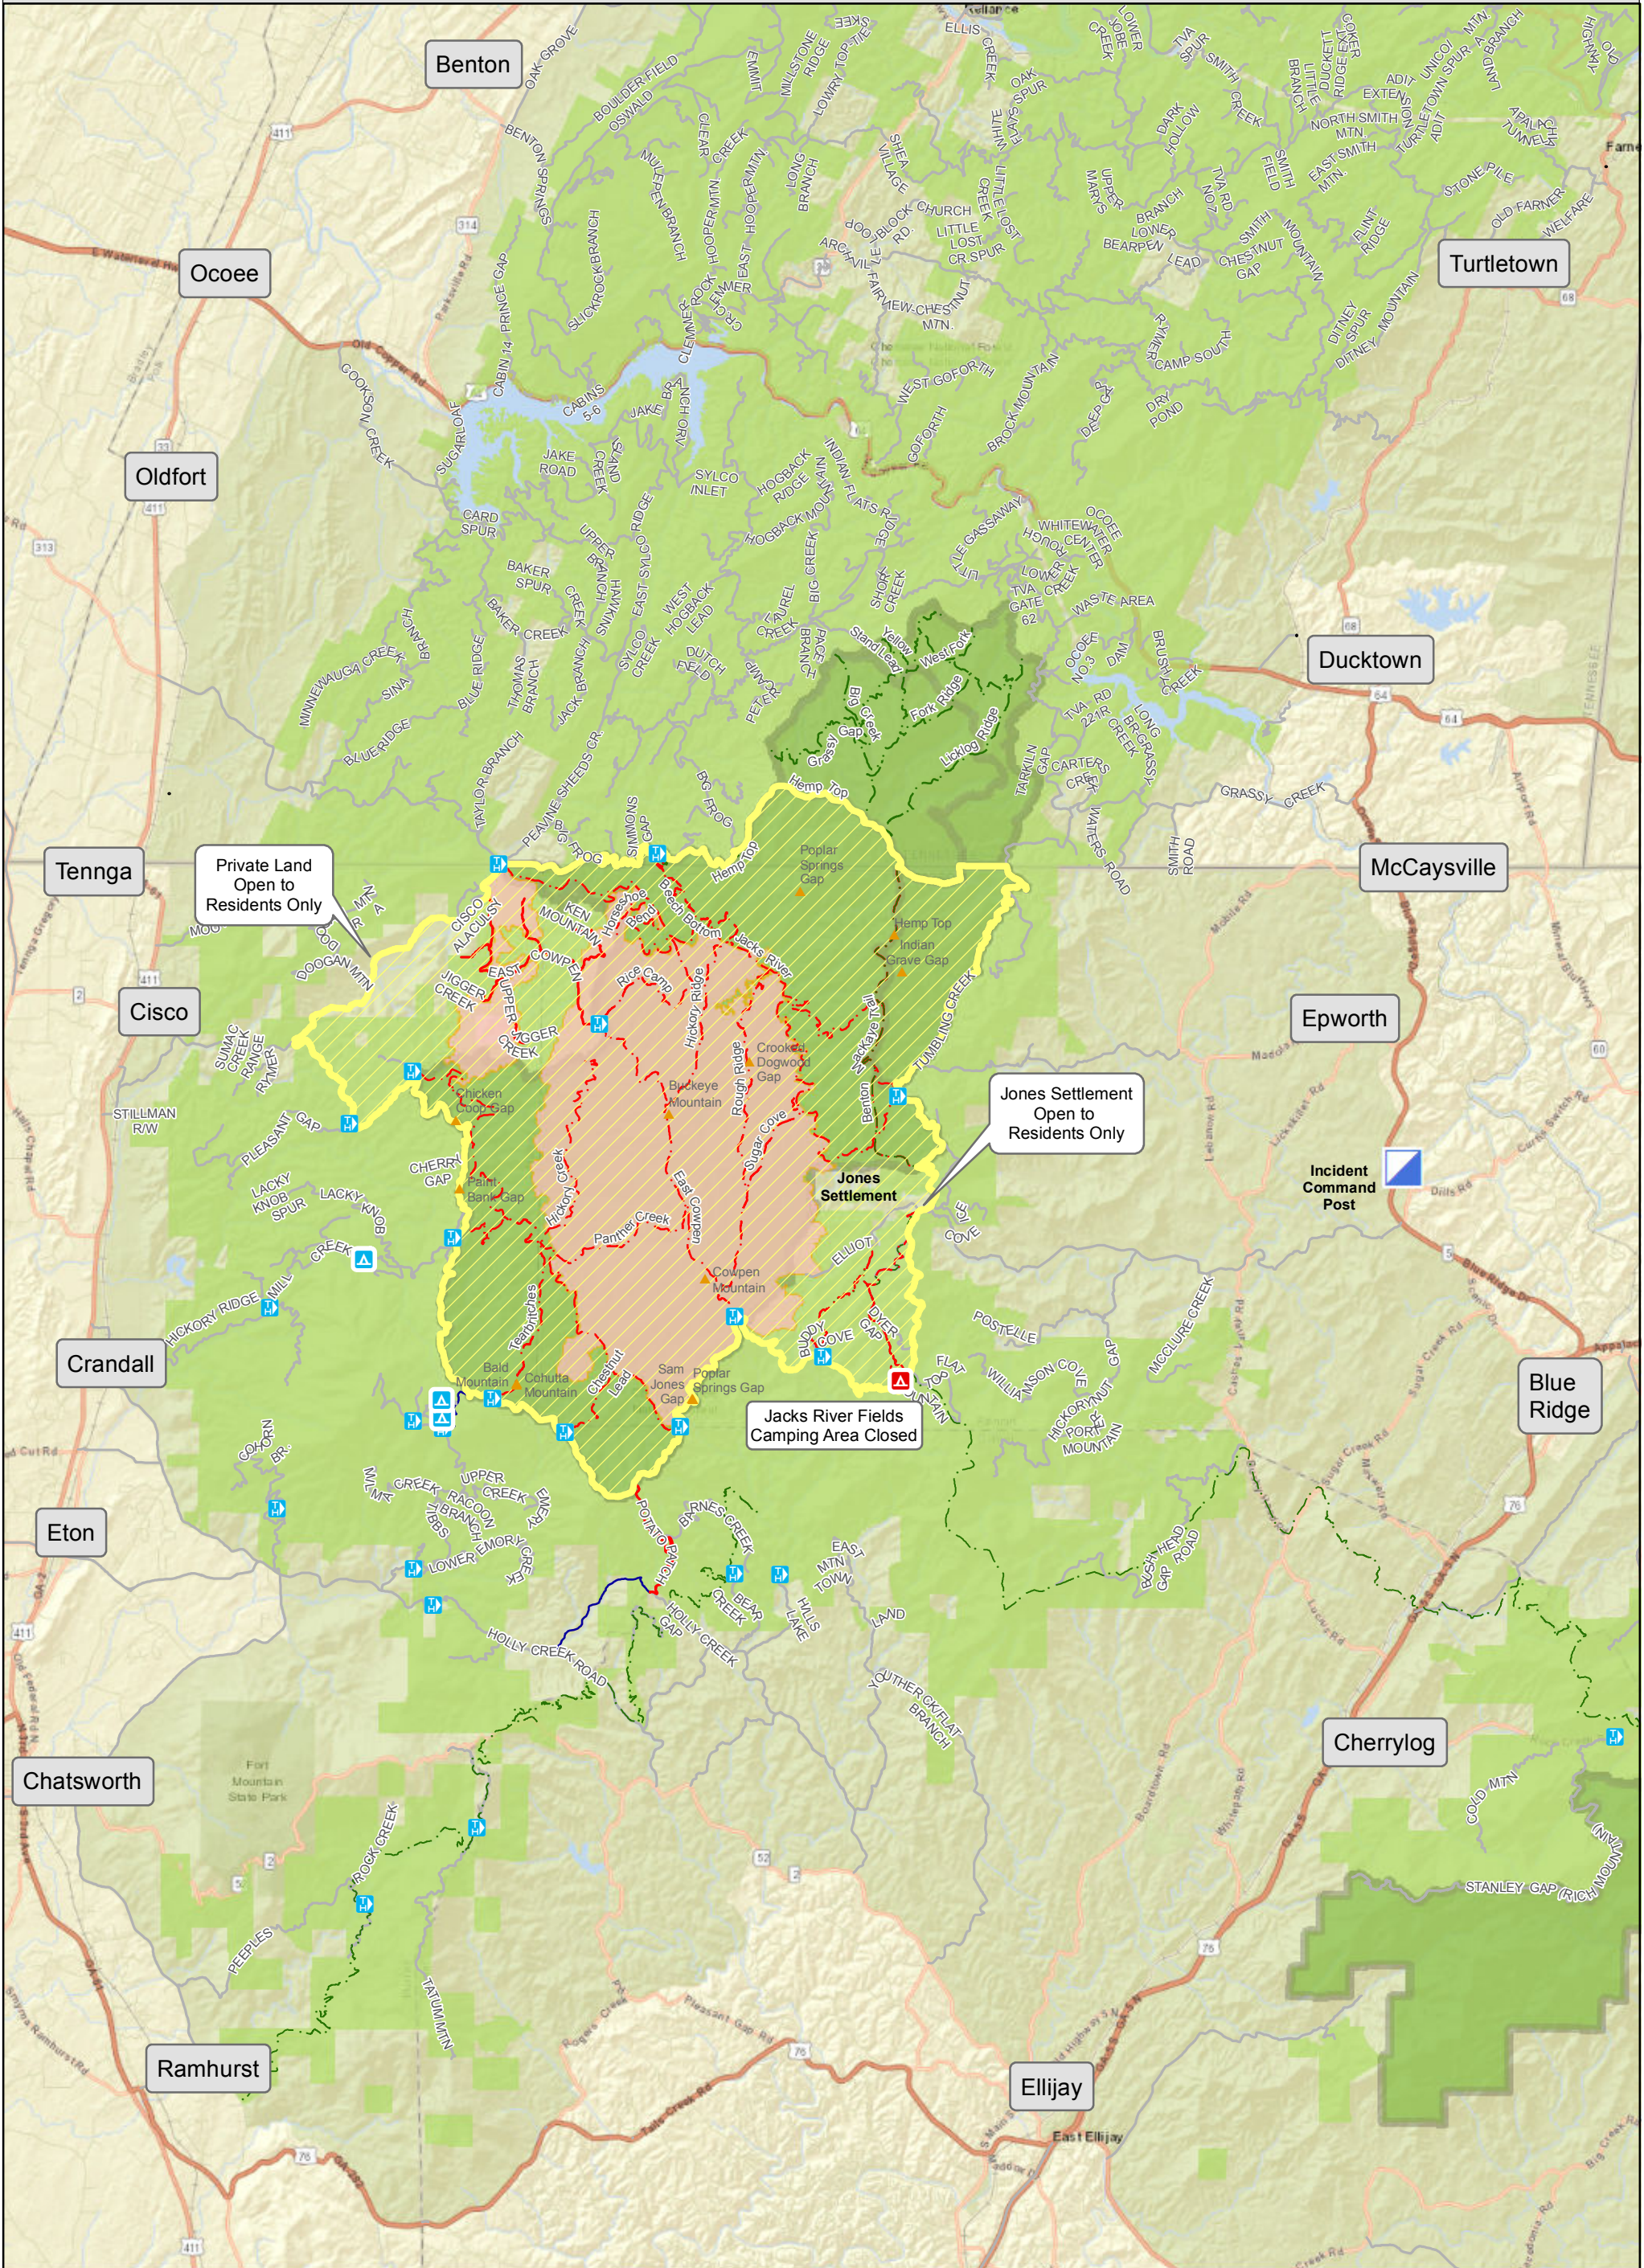

Rough Ridge Fire Information Map

November 13, 2016

Yesterday's Acres: 16,936

6:00am Today Acres: 19,411

Closure Area

- Trailhead
- Campground
- Open Trails
- Closed Trails
- Closed Road
- Wilderness
- National Forest Lands

- Incident Command Post
- Wildfire Area