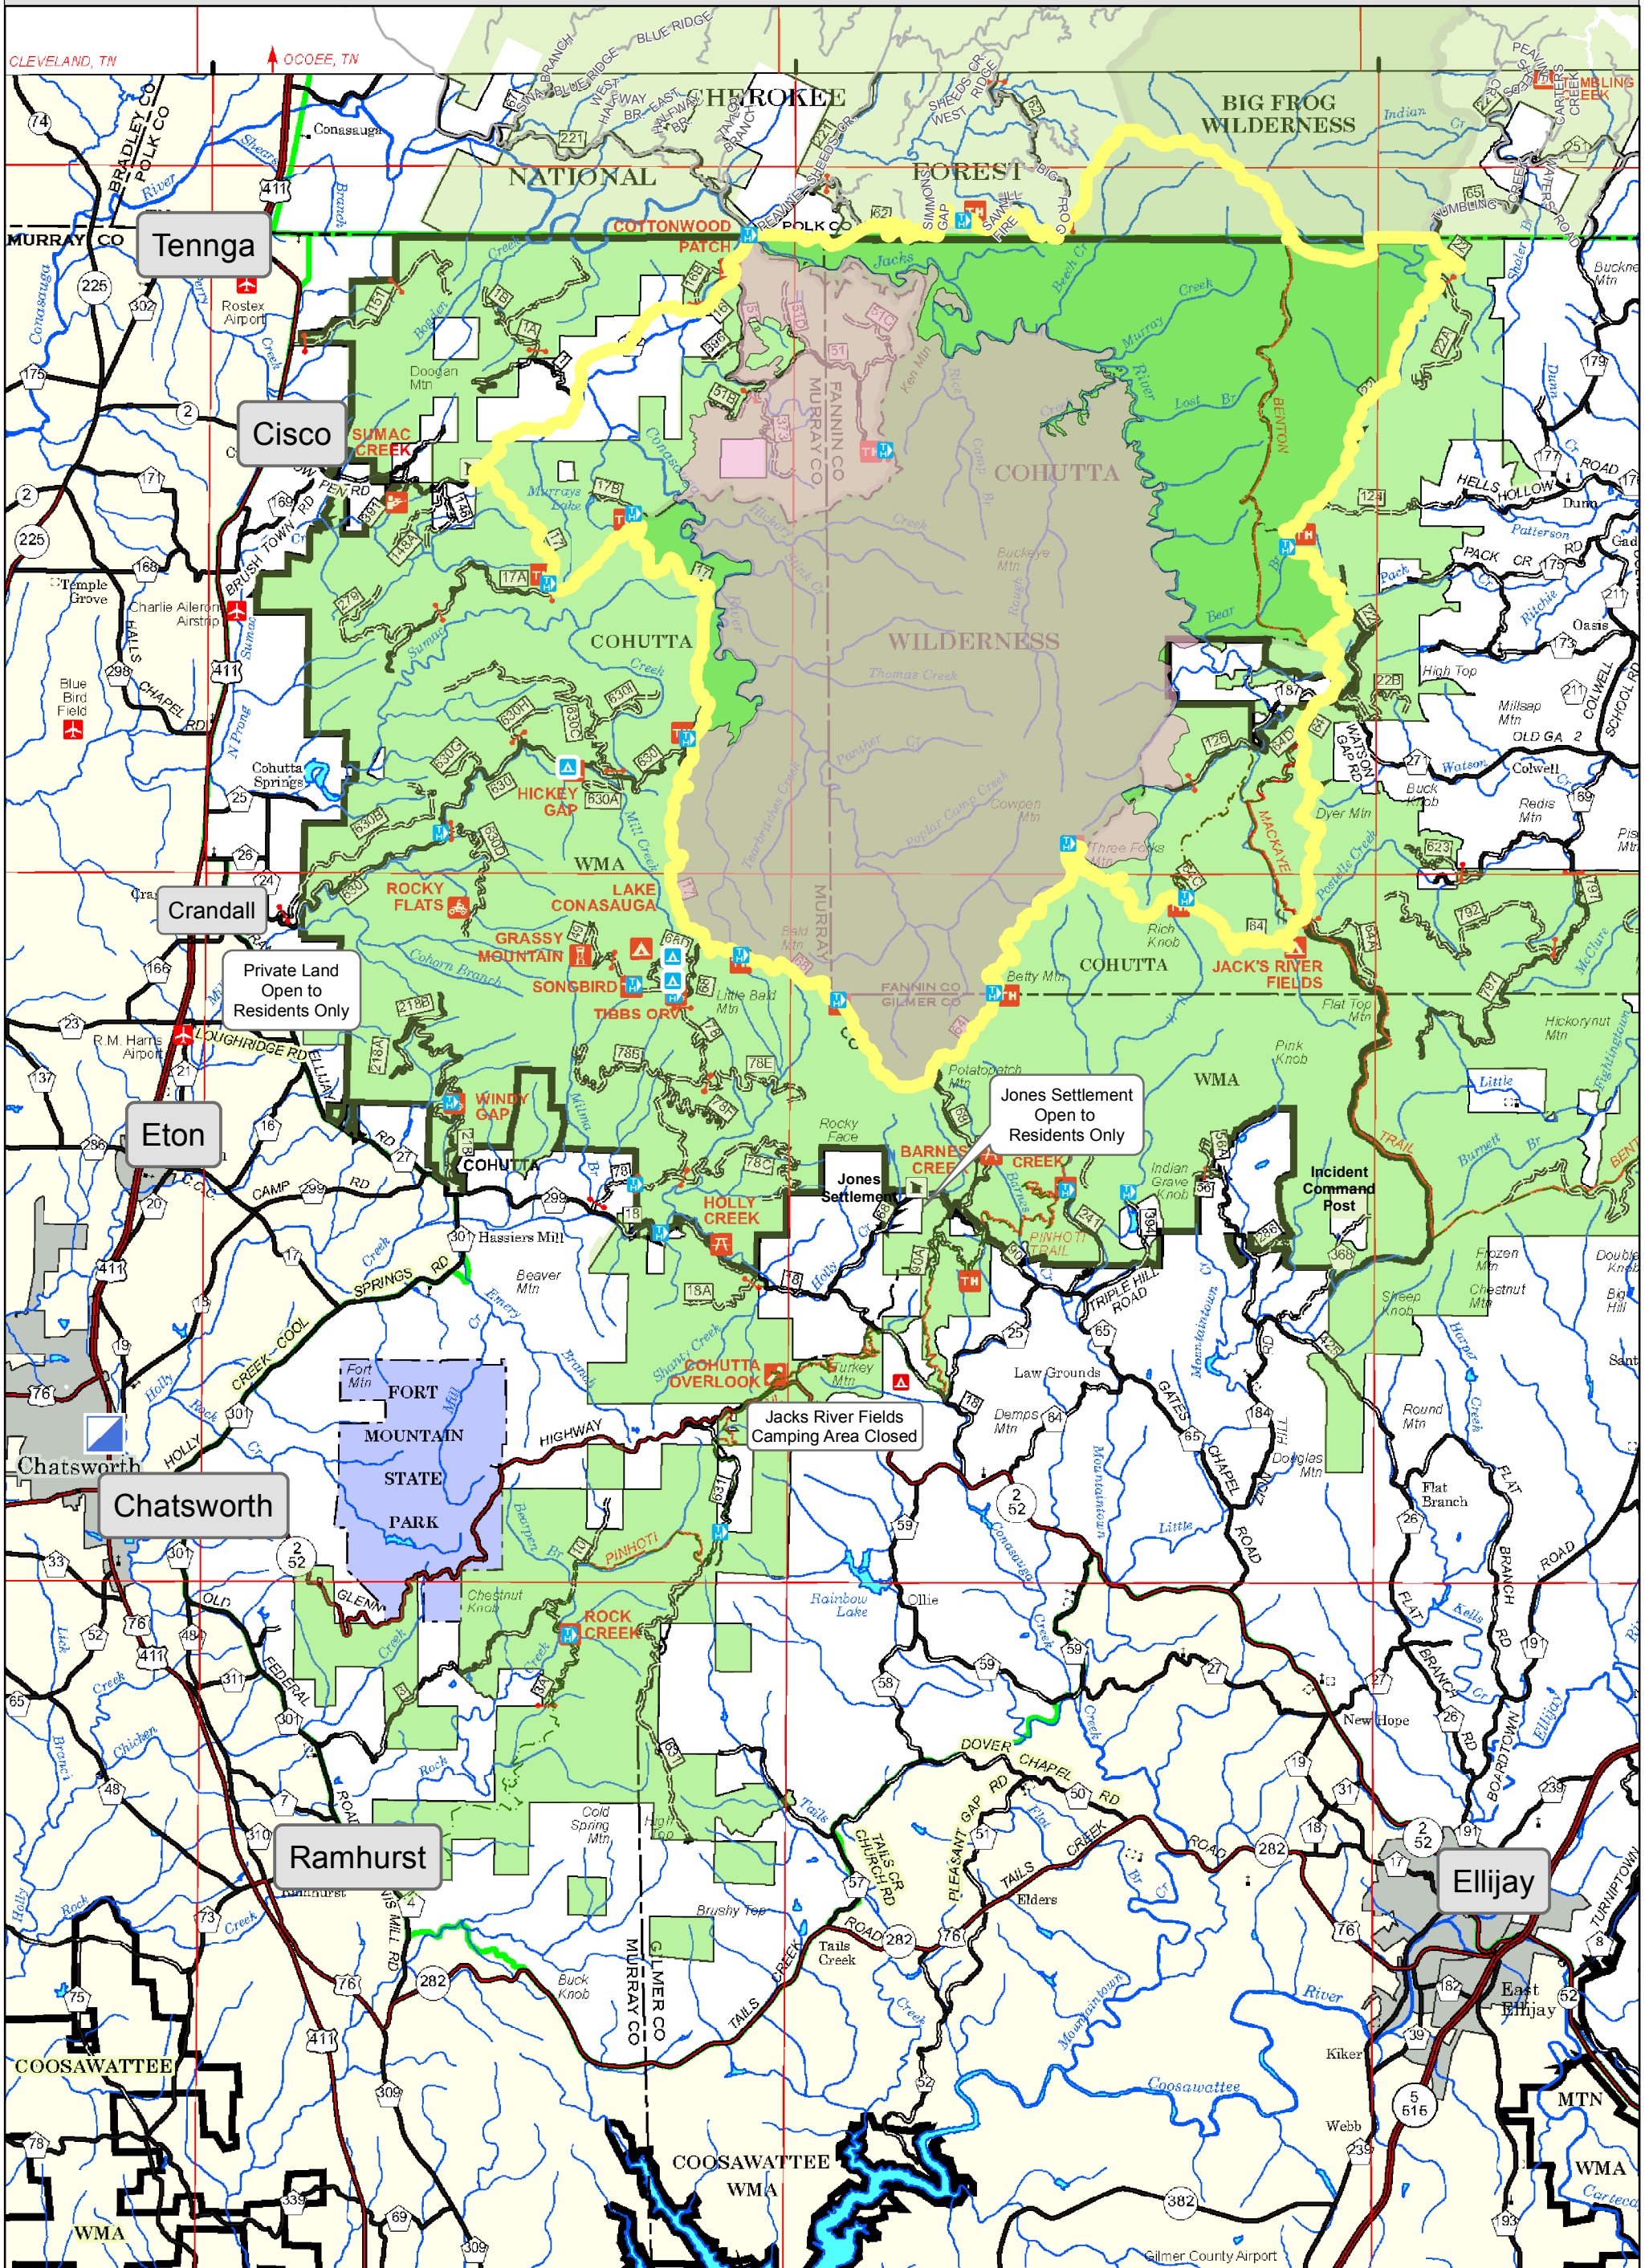

Closure_Area

Rough Ridge Fire Information Map

November 18, 2016
Yesterday's Acres: 27,004
6:00am Today Acres: 27,870
45% Containment

- Trailhead
- Campground
- Open Trails
- Closed Trails
- Closed Road
- Wilderness
- National Forest Lands

- Incident Command Post
- Wildfire Area
- Completed Line