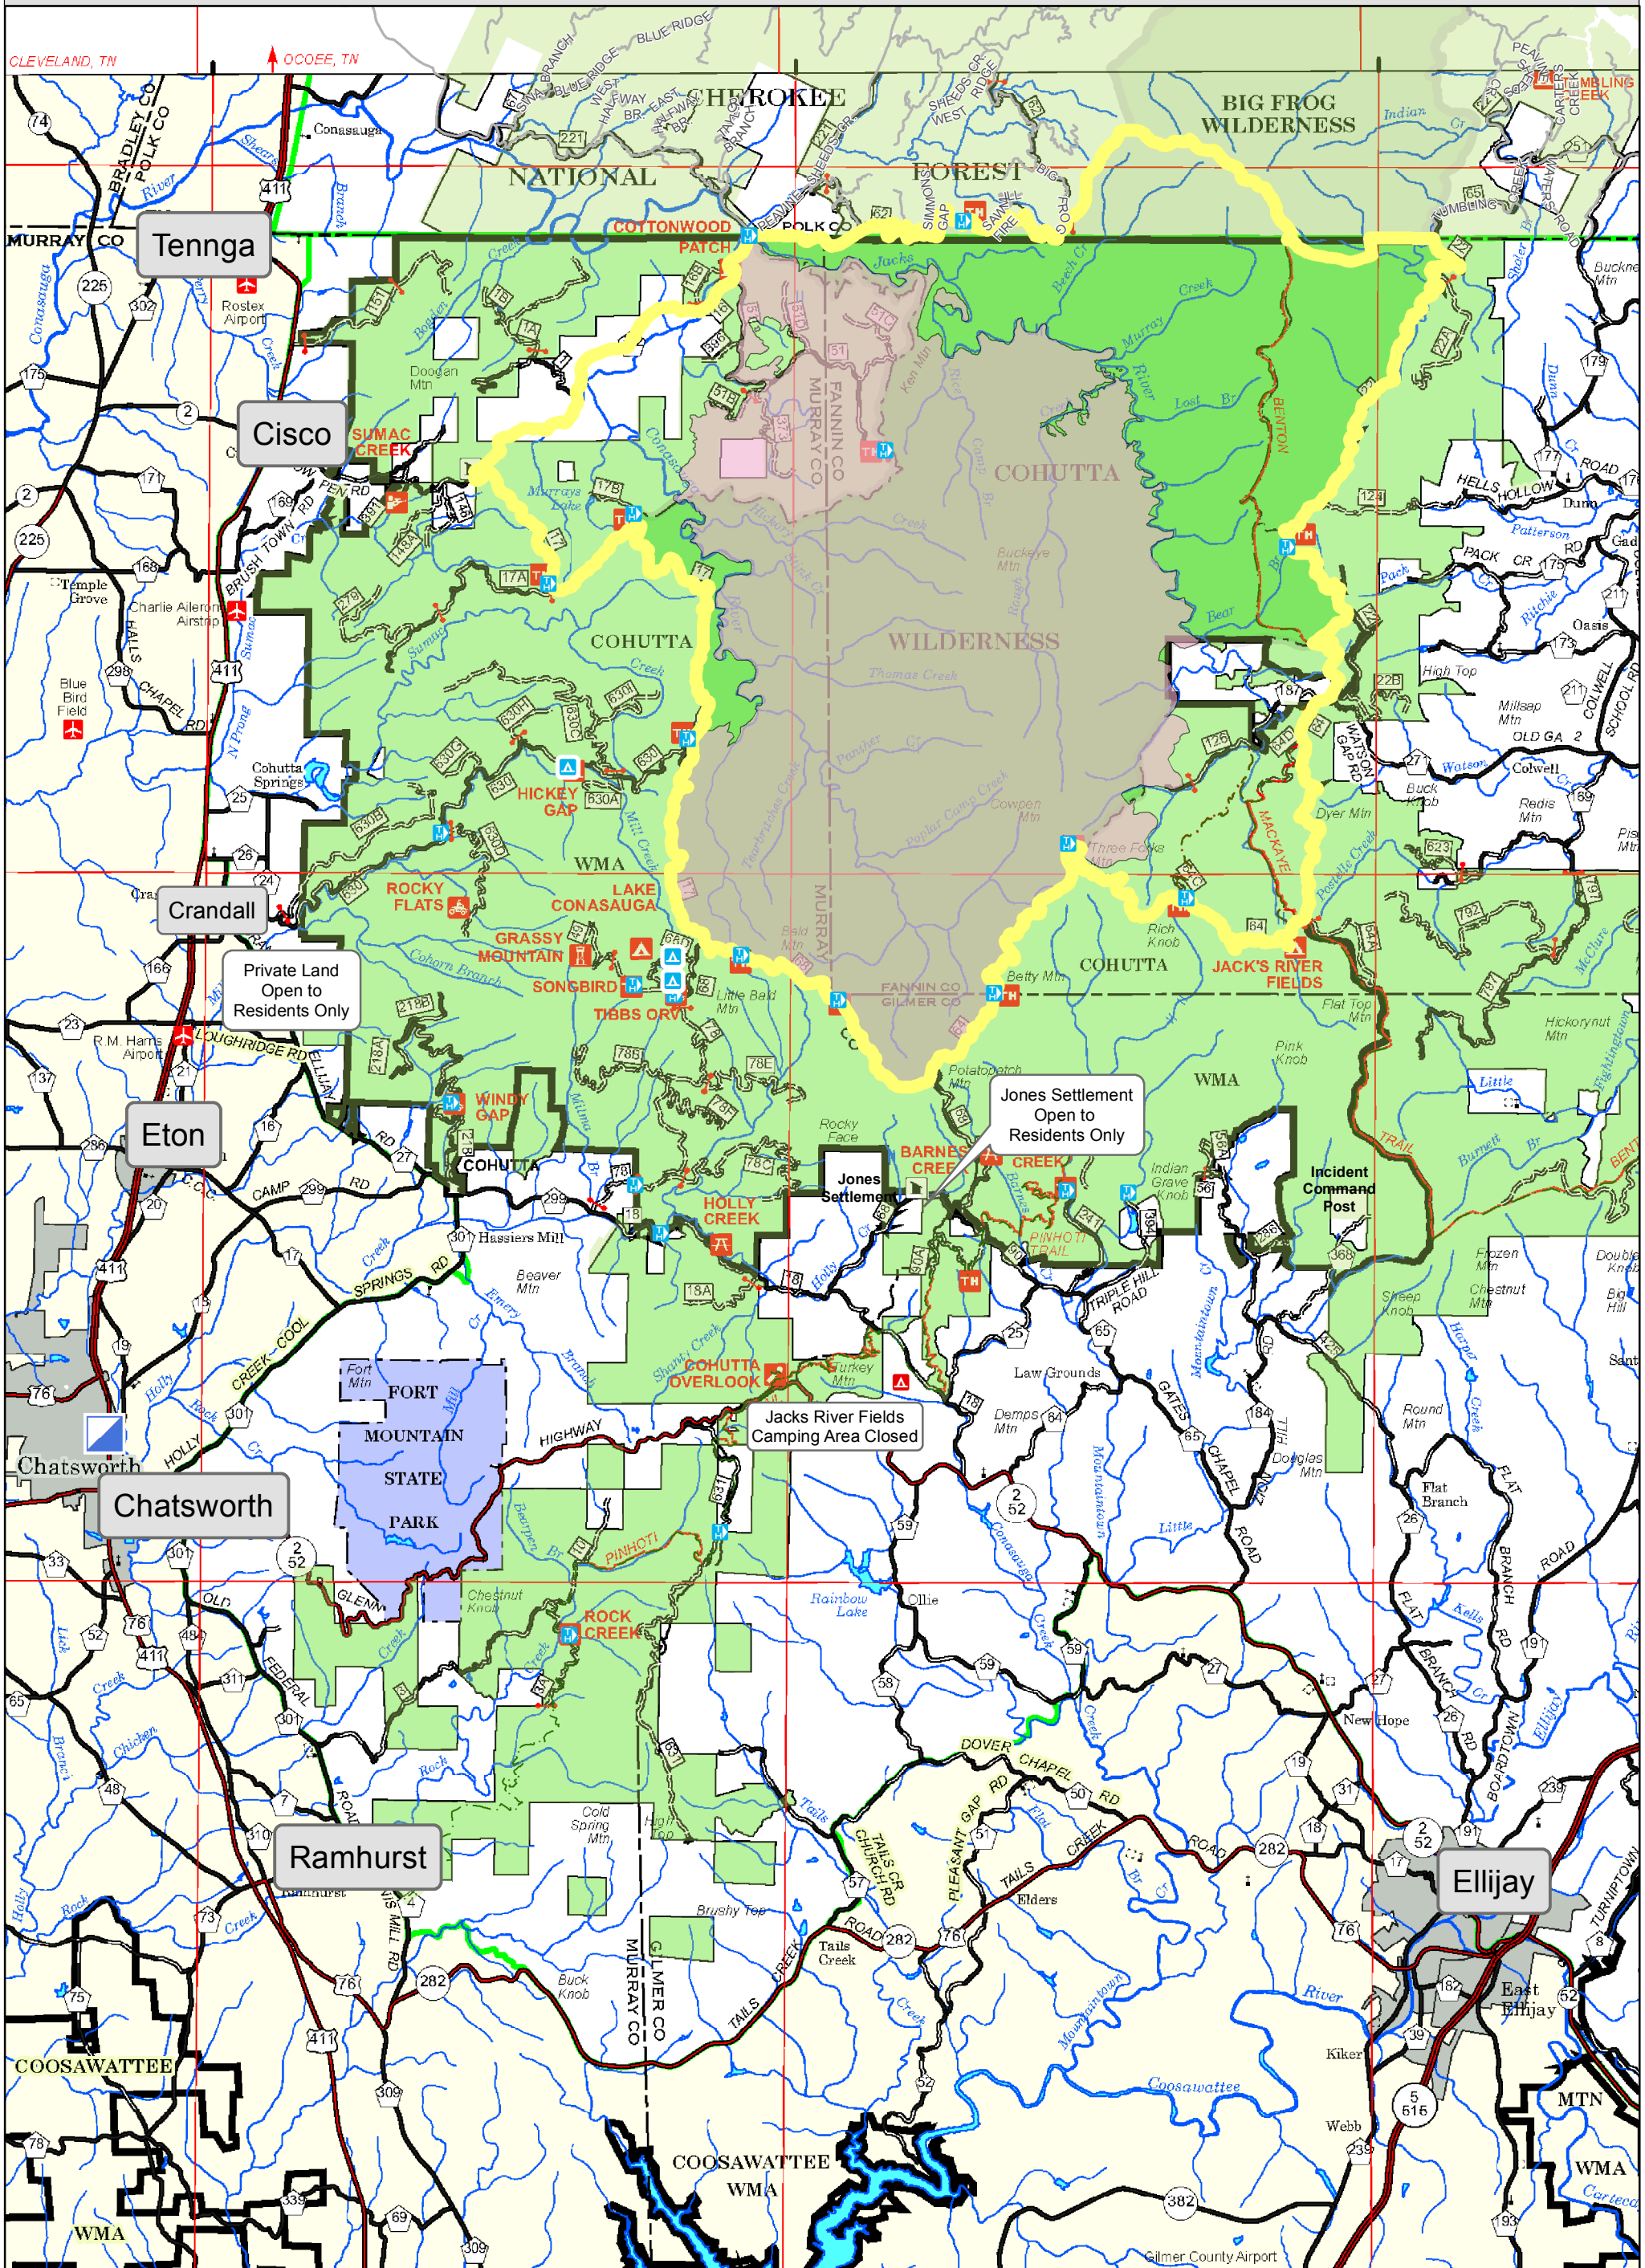

Closure_Area

Rough Ridge Fire Information Map

November 19, 2016
Yesterday's Acres: 27,870
6:00am Today Acres: 27,870
45% Containment

- Trailhead
- Campground
- Open Trails
- Closed Trails
- Closed Road
- Wilderness
- National Forest Lands

0 0.5 1 2 3 4 Miles

- Incident Command Post
- Wildfire Area
- Completed Line