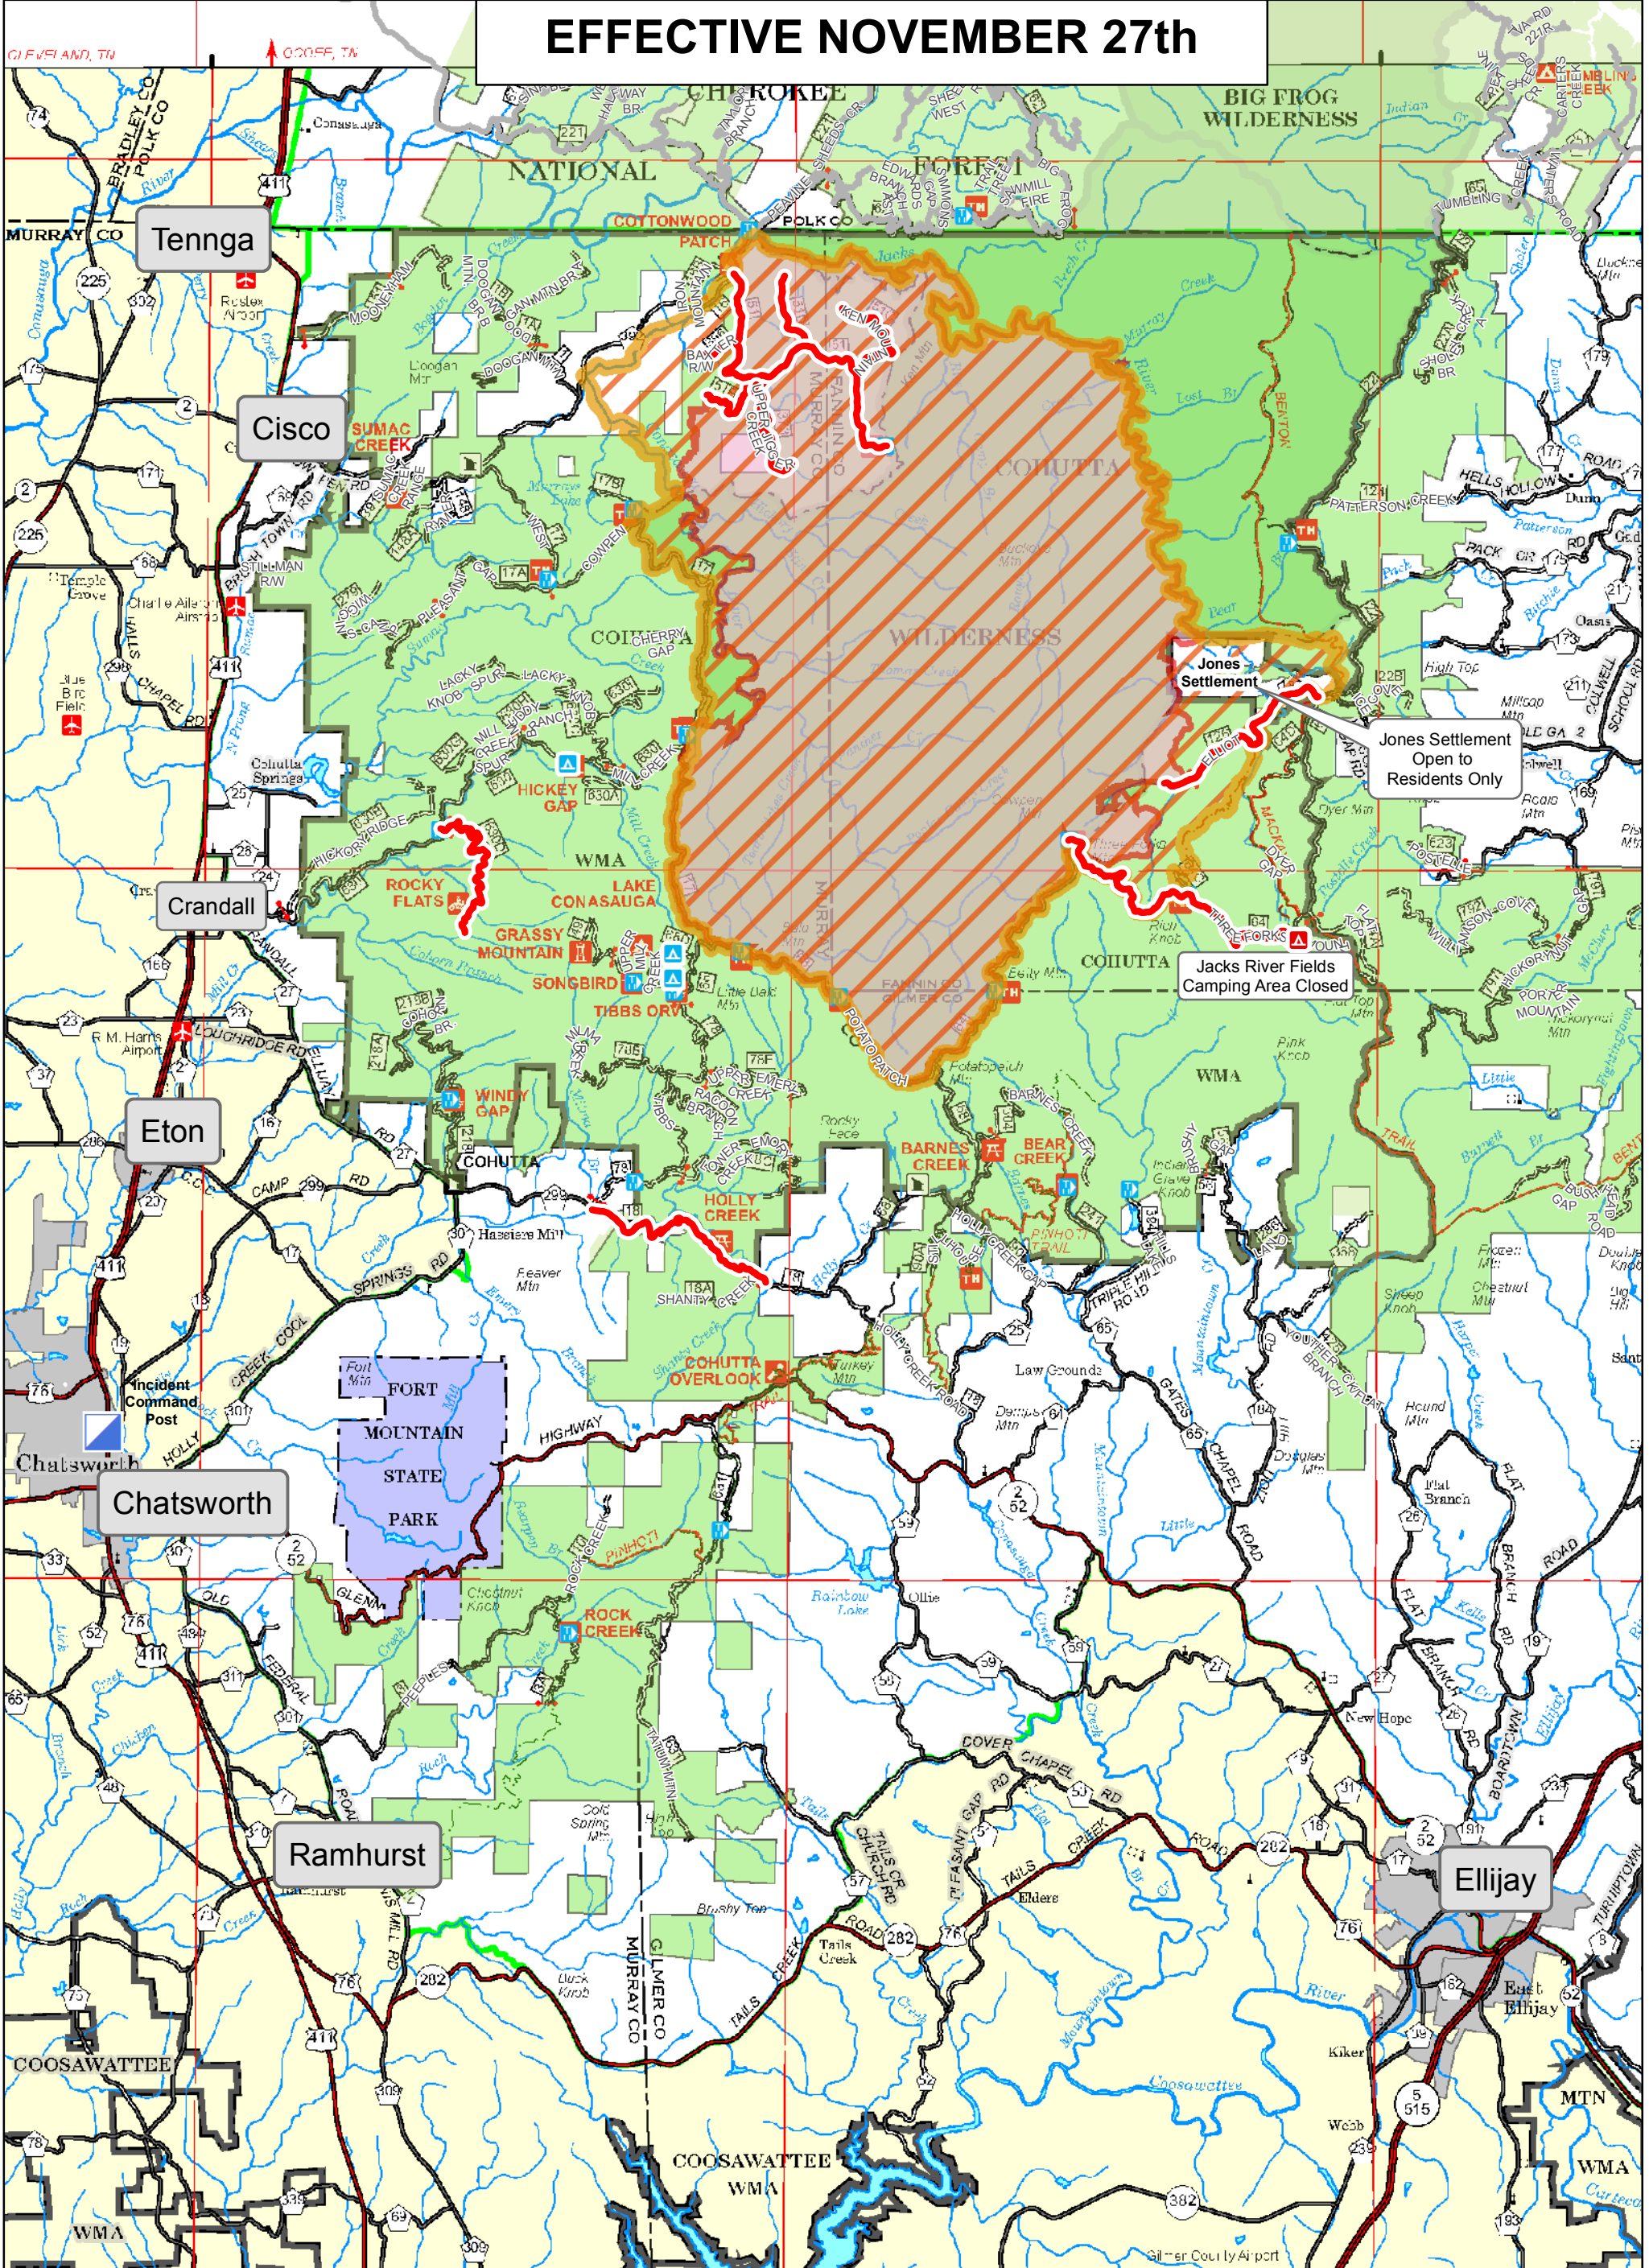

Hunting Closure Area

Rough Ridge Fire Hunting Closure For Information call 470-208-2839

November 23, 2016
Current Acreage: 27,870

EFFECTIVE NOVEMBER 27th

-  Trailhead
-  Campground
-  Open Trails
-  Closed Trails
-  Closed Road
-  Wilderness
-  National Forest Lands

0 0.5 1 2 3 4 Miles

-  Incident Command Post
-  Wildfire Area
-  Completed Line