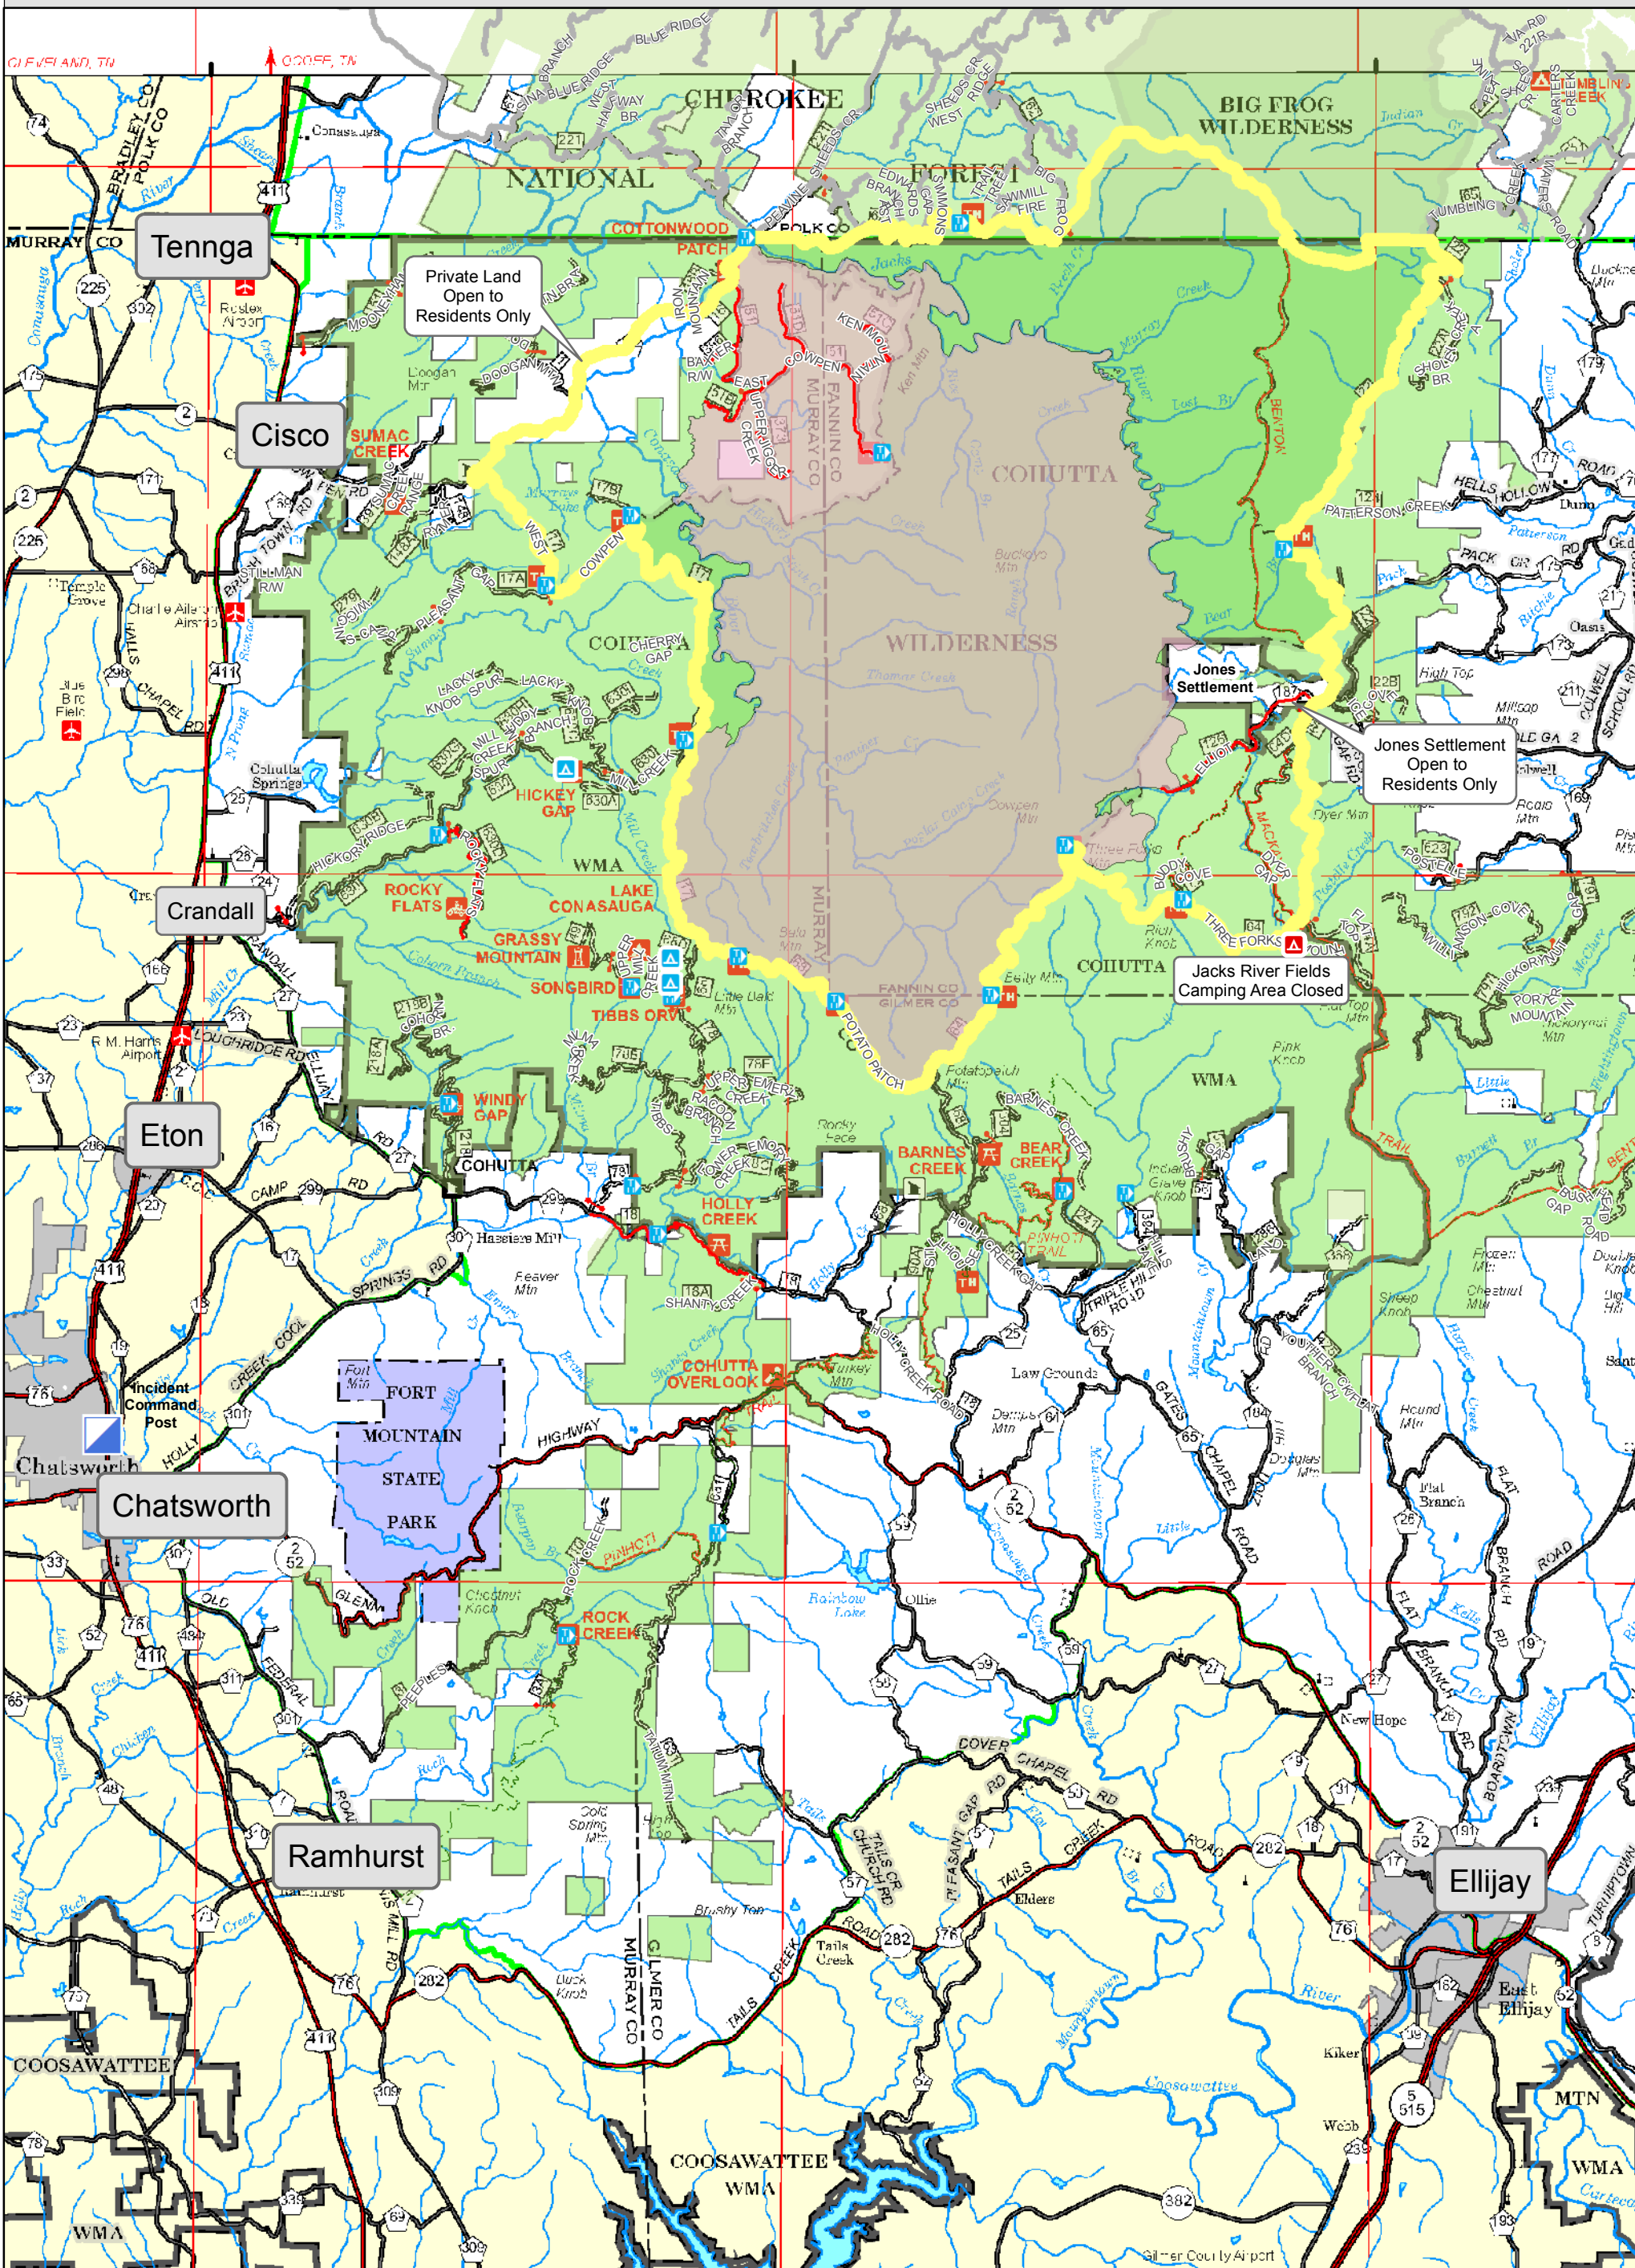

Closure Area

Rough Ridge Fire Information Map

November 23, 2016
Yesterday's Acres: 27,870
6:00am Today Acres: 27,870
66% Containment

- Trailhead
- Campground
- Open Trails
- Closed Trails
- Closed Road
- Wilderness
- National Forest Lands

- Incident Command Post
- Wildfire Area
- Completed Line