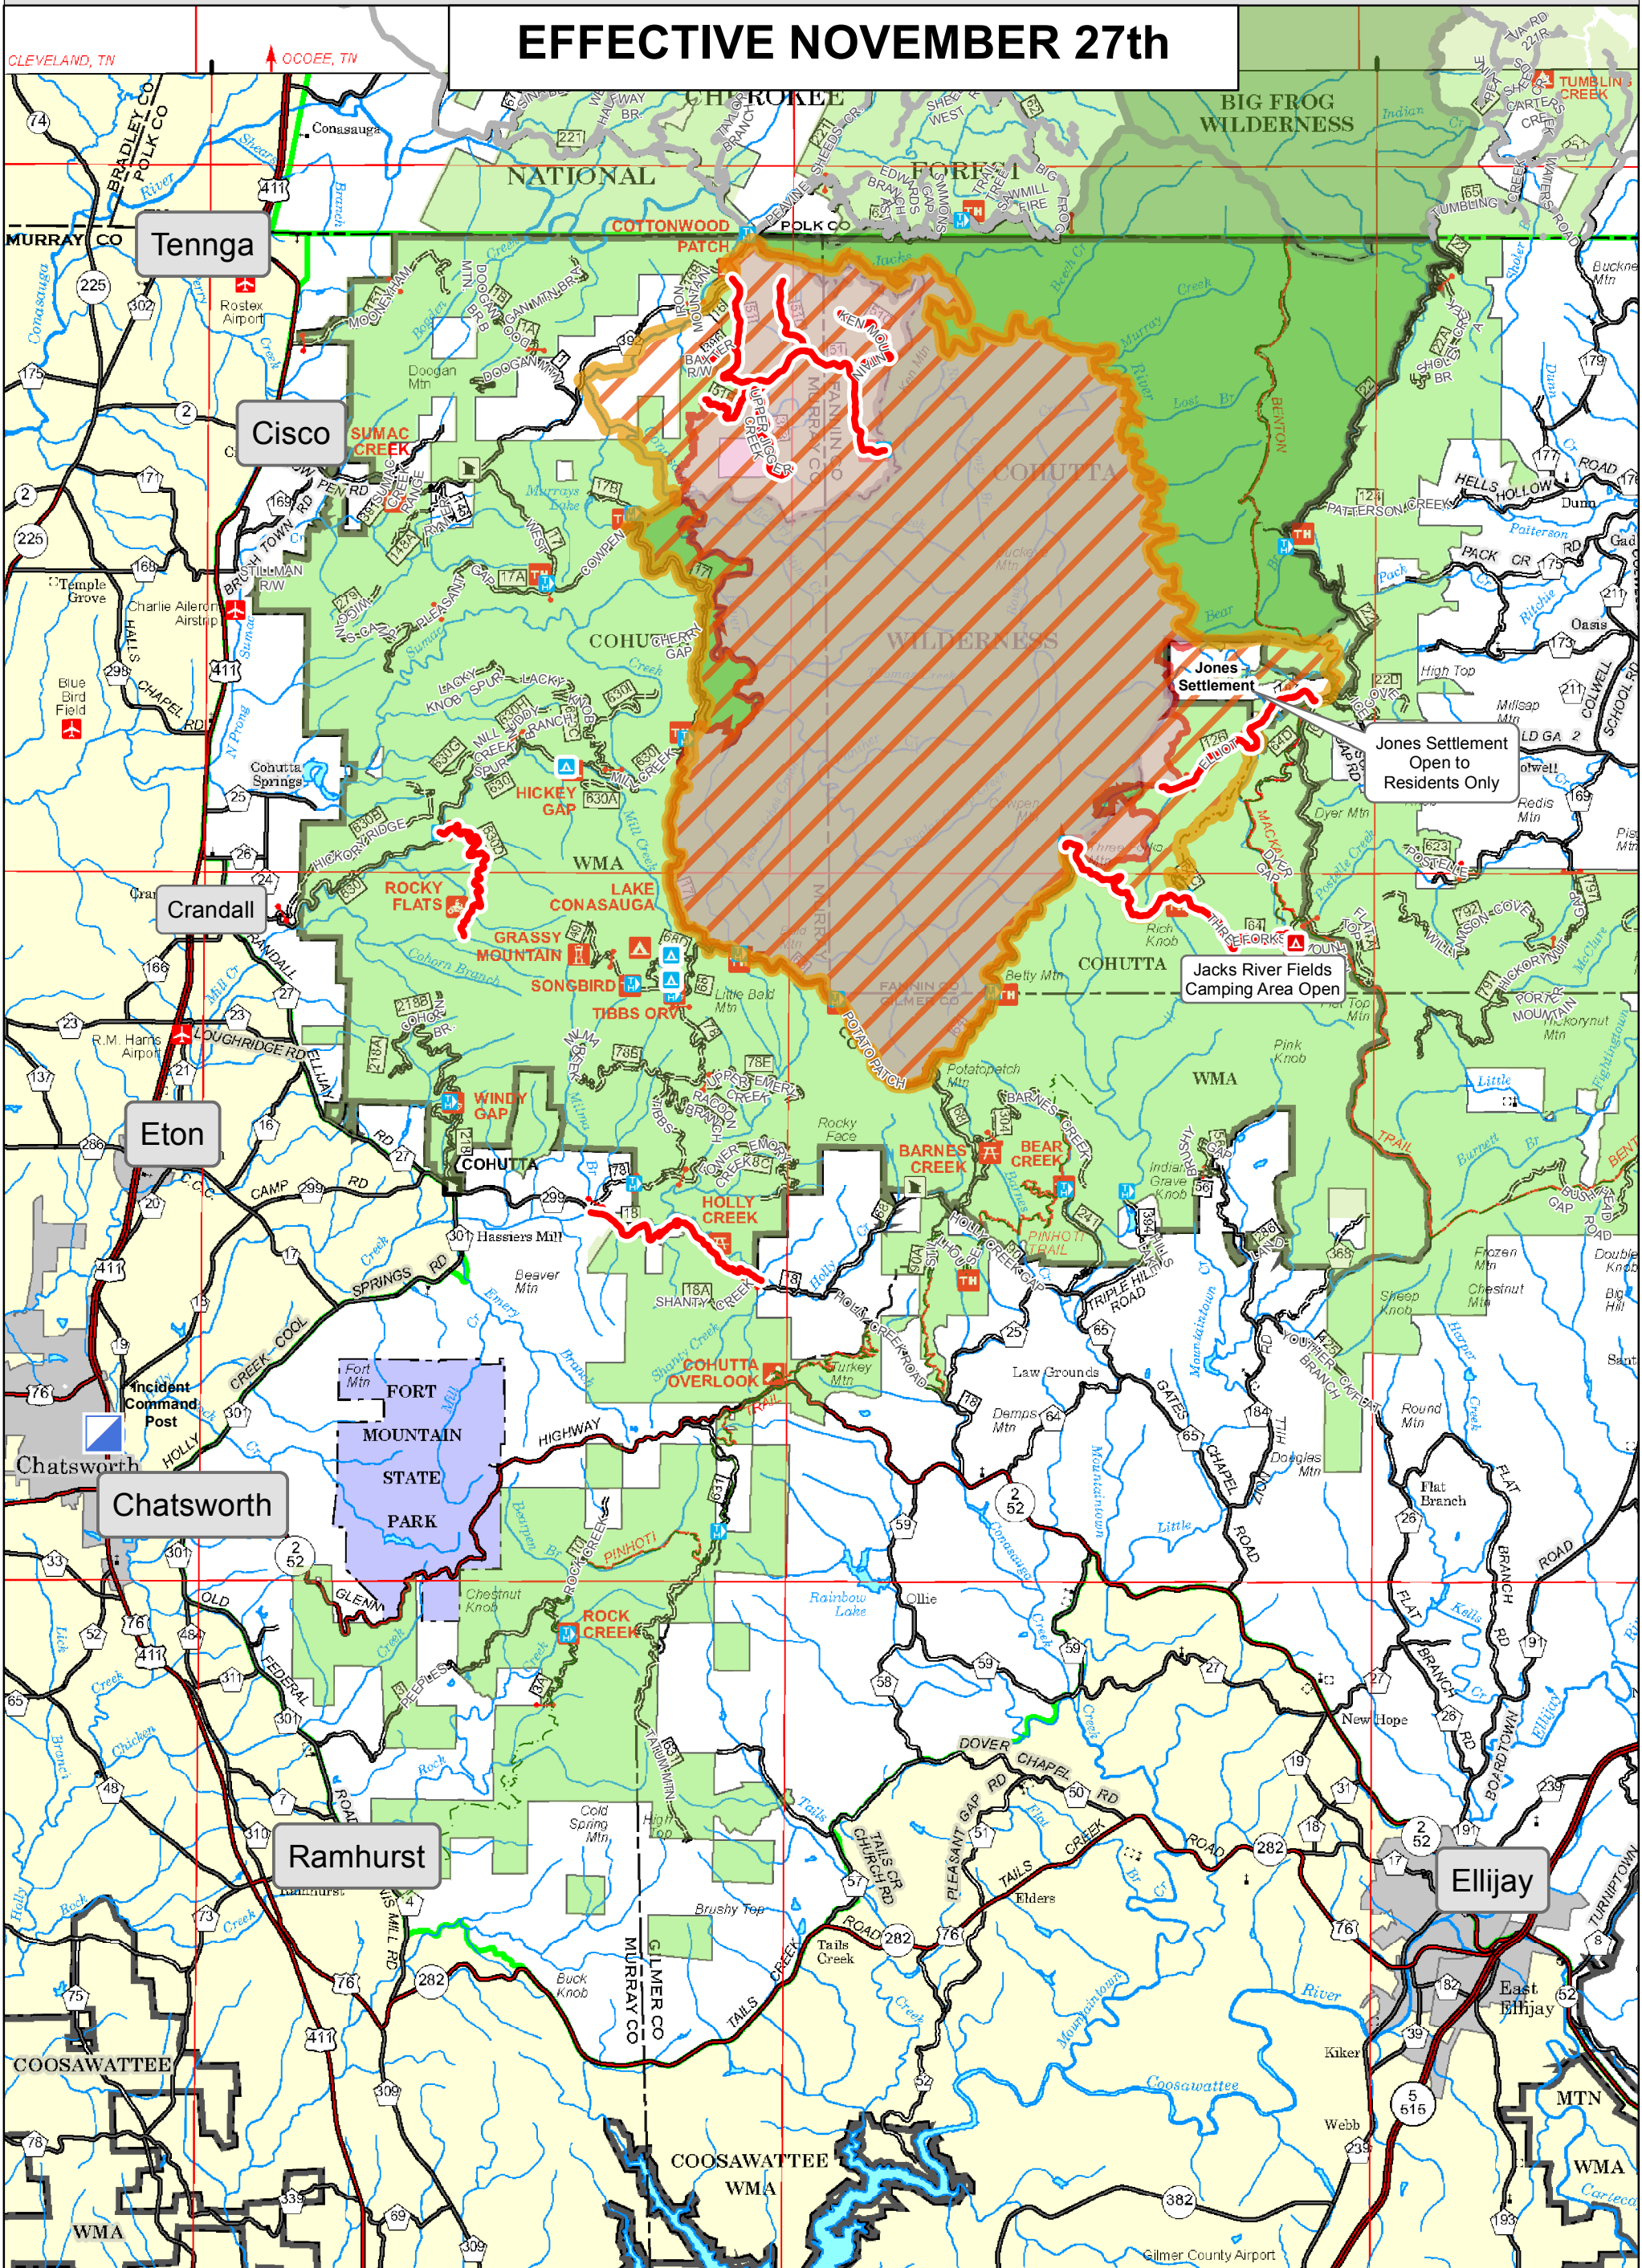


 Hunting Closure Area

Rough Ridge Fire Hunting Closure

For Information call 470-208-2839

November 30, 2016
Current Acreage: 27,870

EFFECTIVE NOVEMBER 27th

-  Incident Command Post
-  CAMPGROUND
-  TRAILHEAD
-  Closed Road
-  Open Trails
-  Closed Trails
-  Wildfire Area
-  Wilderness
-  National Forest Lands