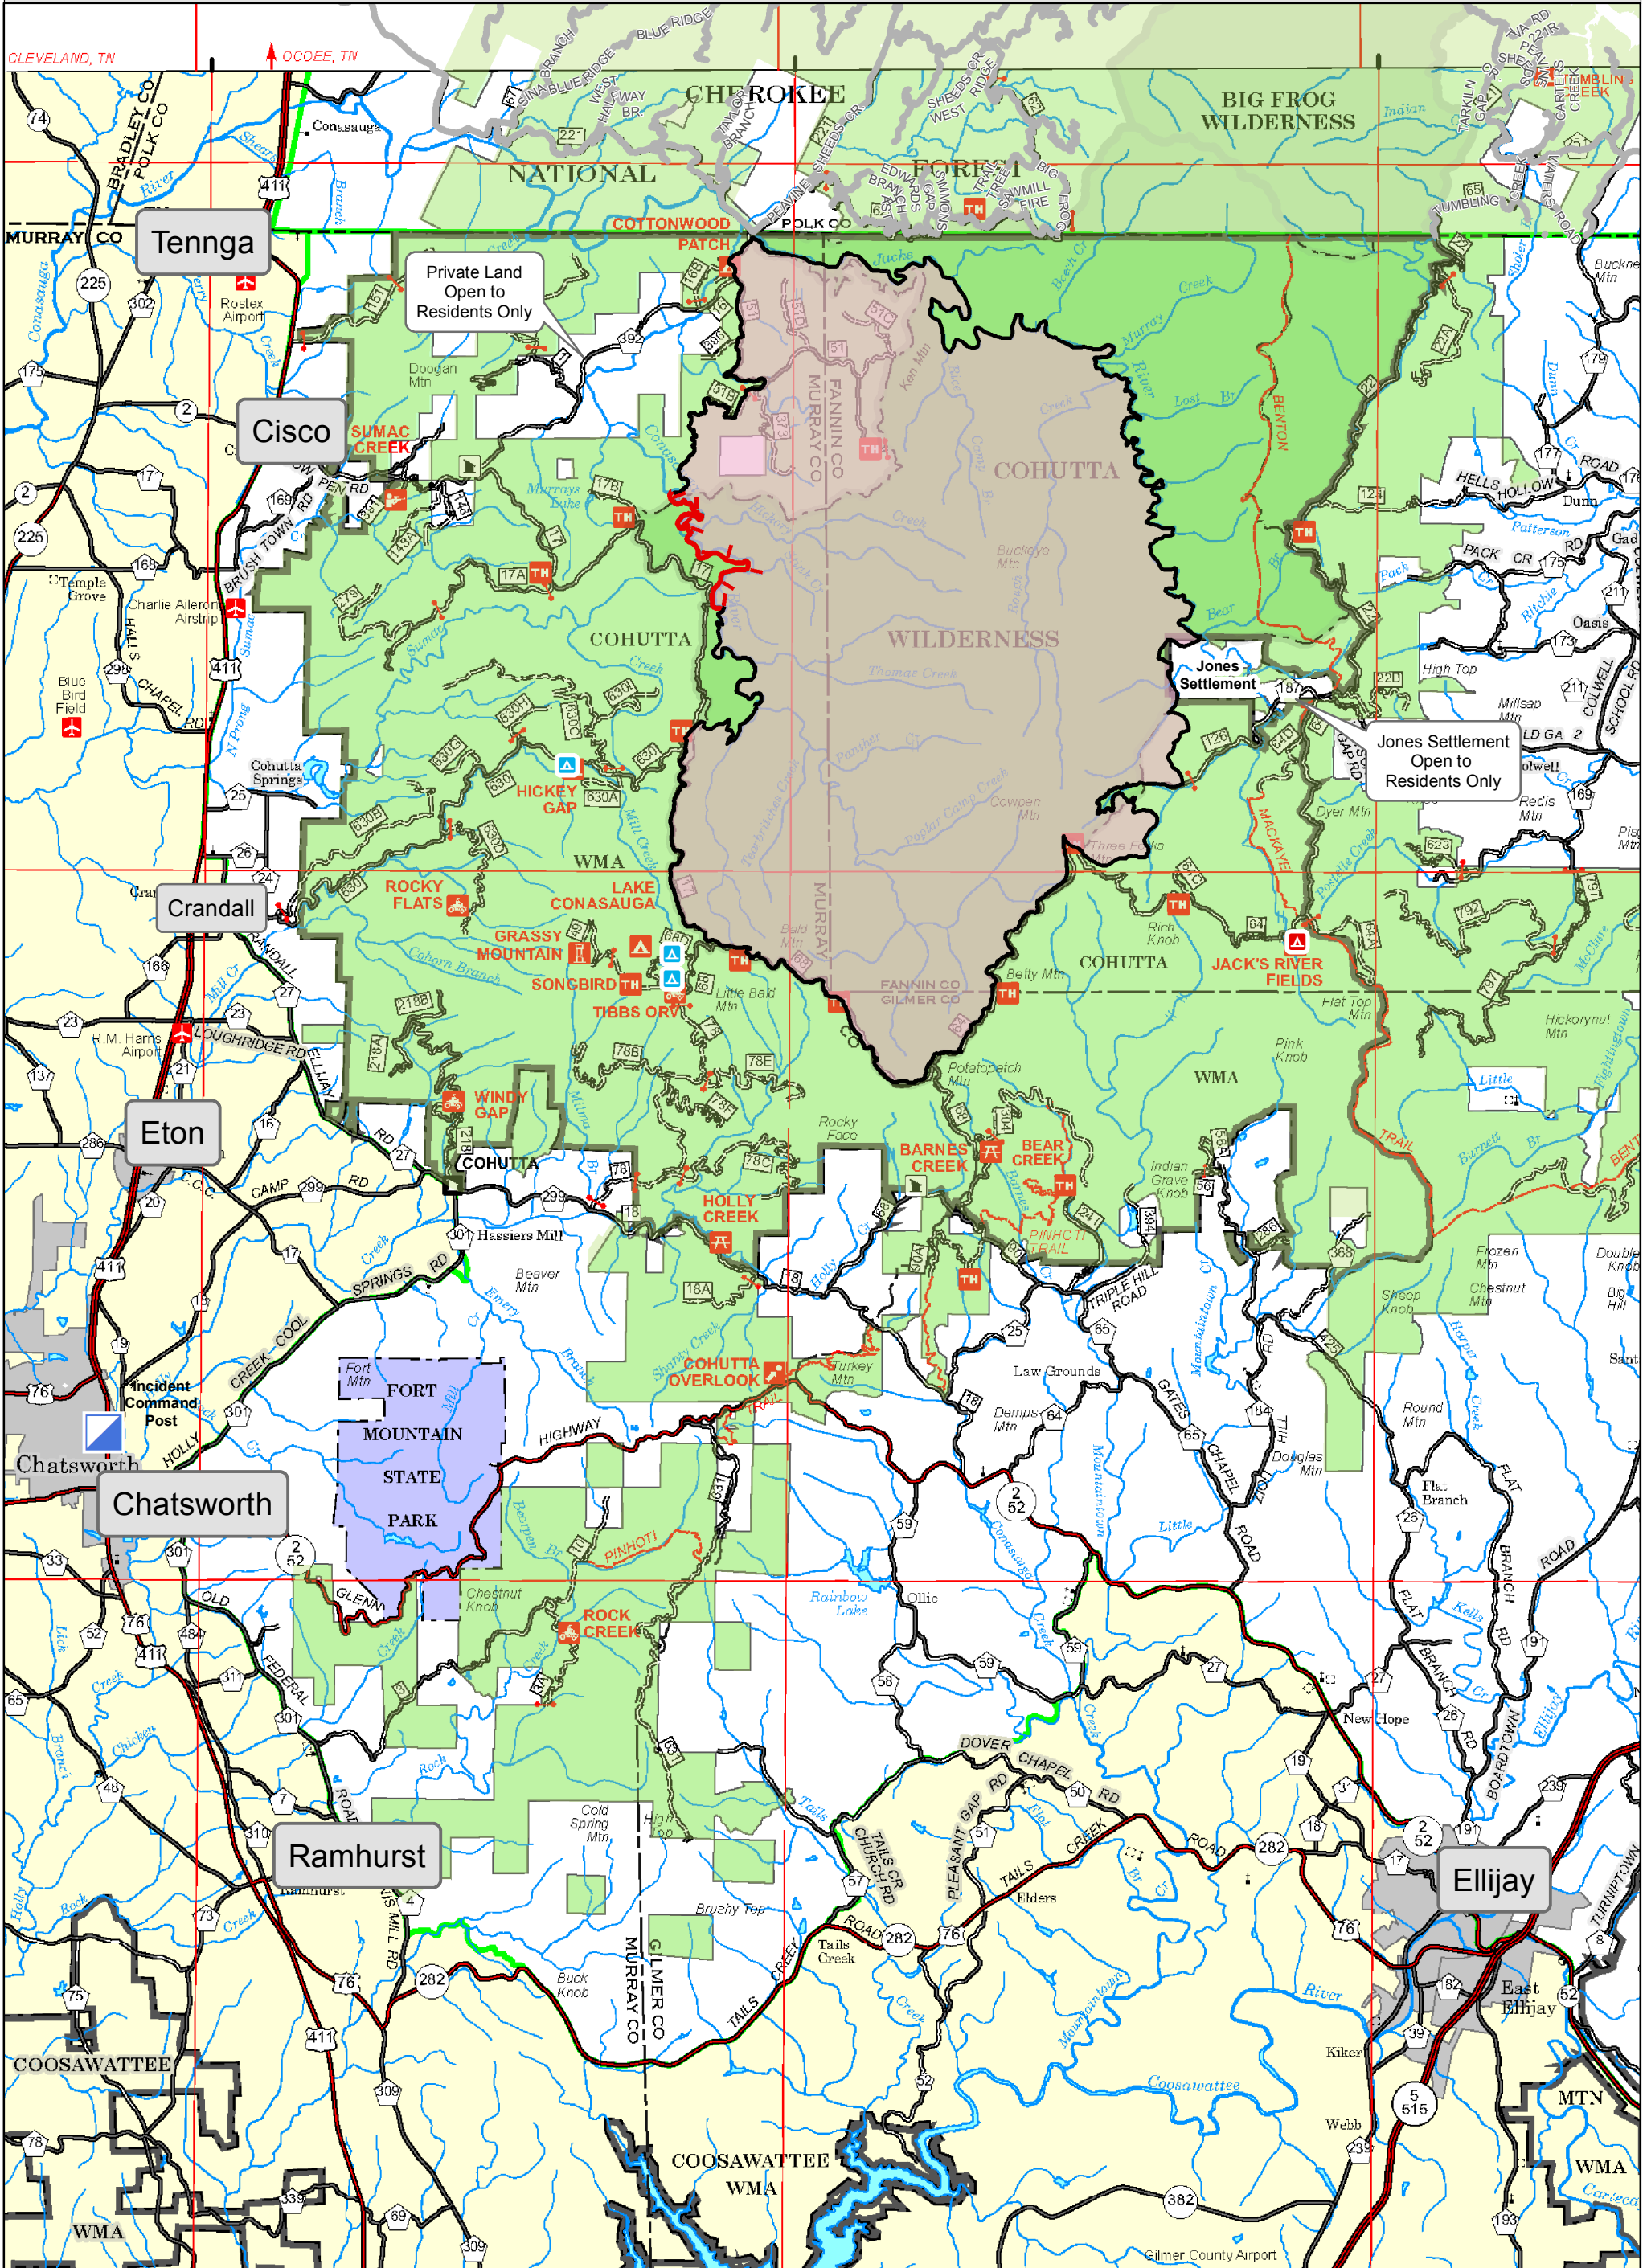

Rough Ridge Fire Information

November 30, 2016
Yesterday's Acres: 27,870
93% Containment

-  Incident Command Post
-  Campground
-  Uncontrolled Fire Edge
-  Completed Line
-  Fire Perimeter
-  Wilderness
-  National Forest Land