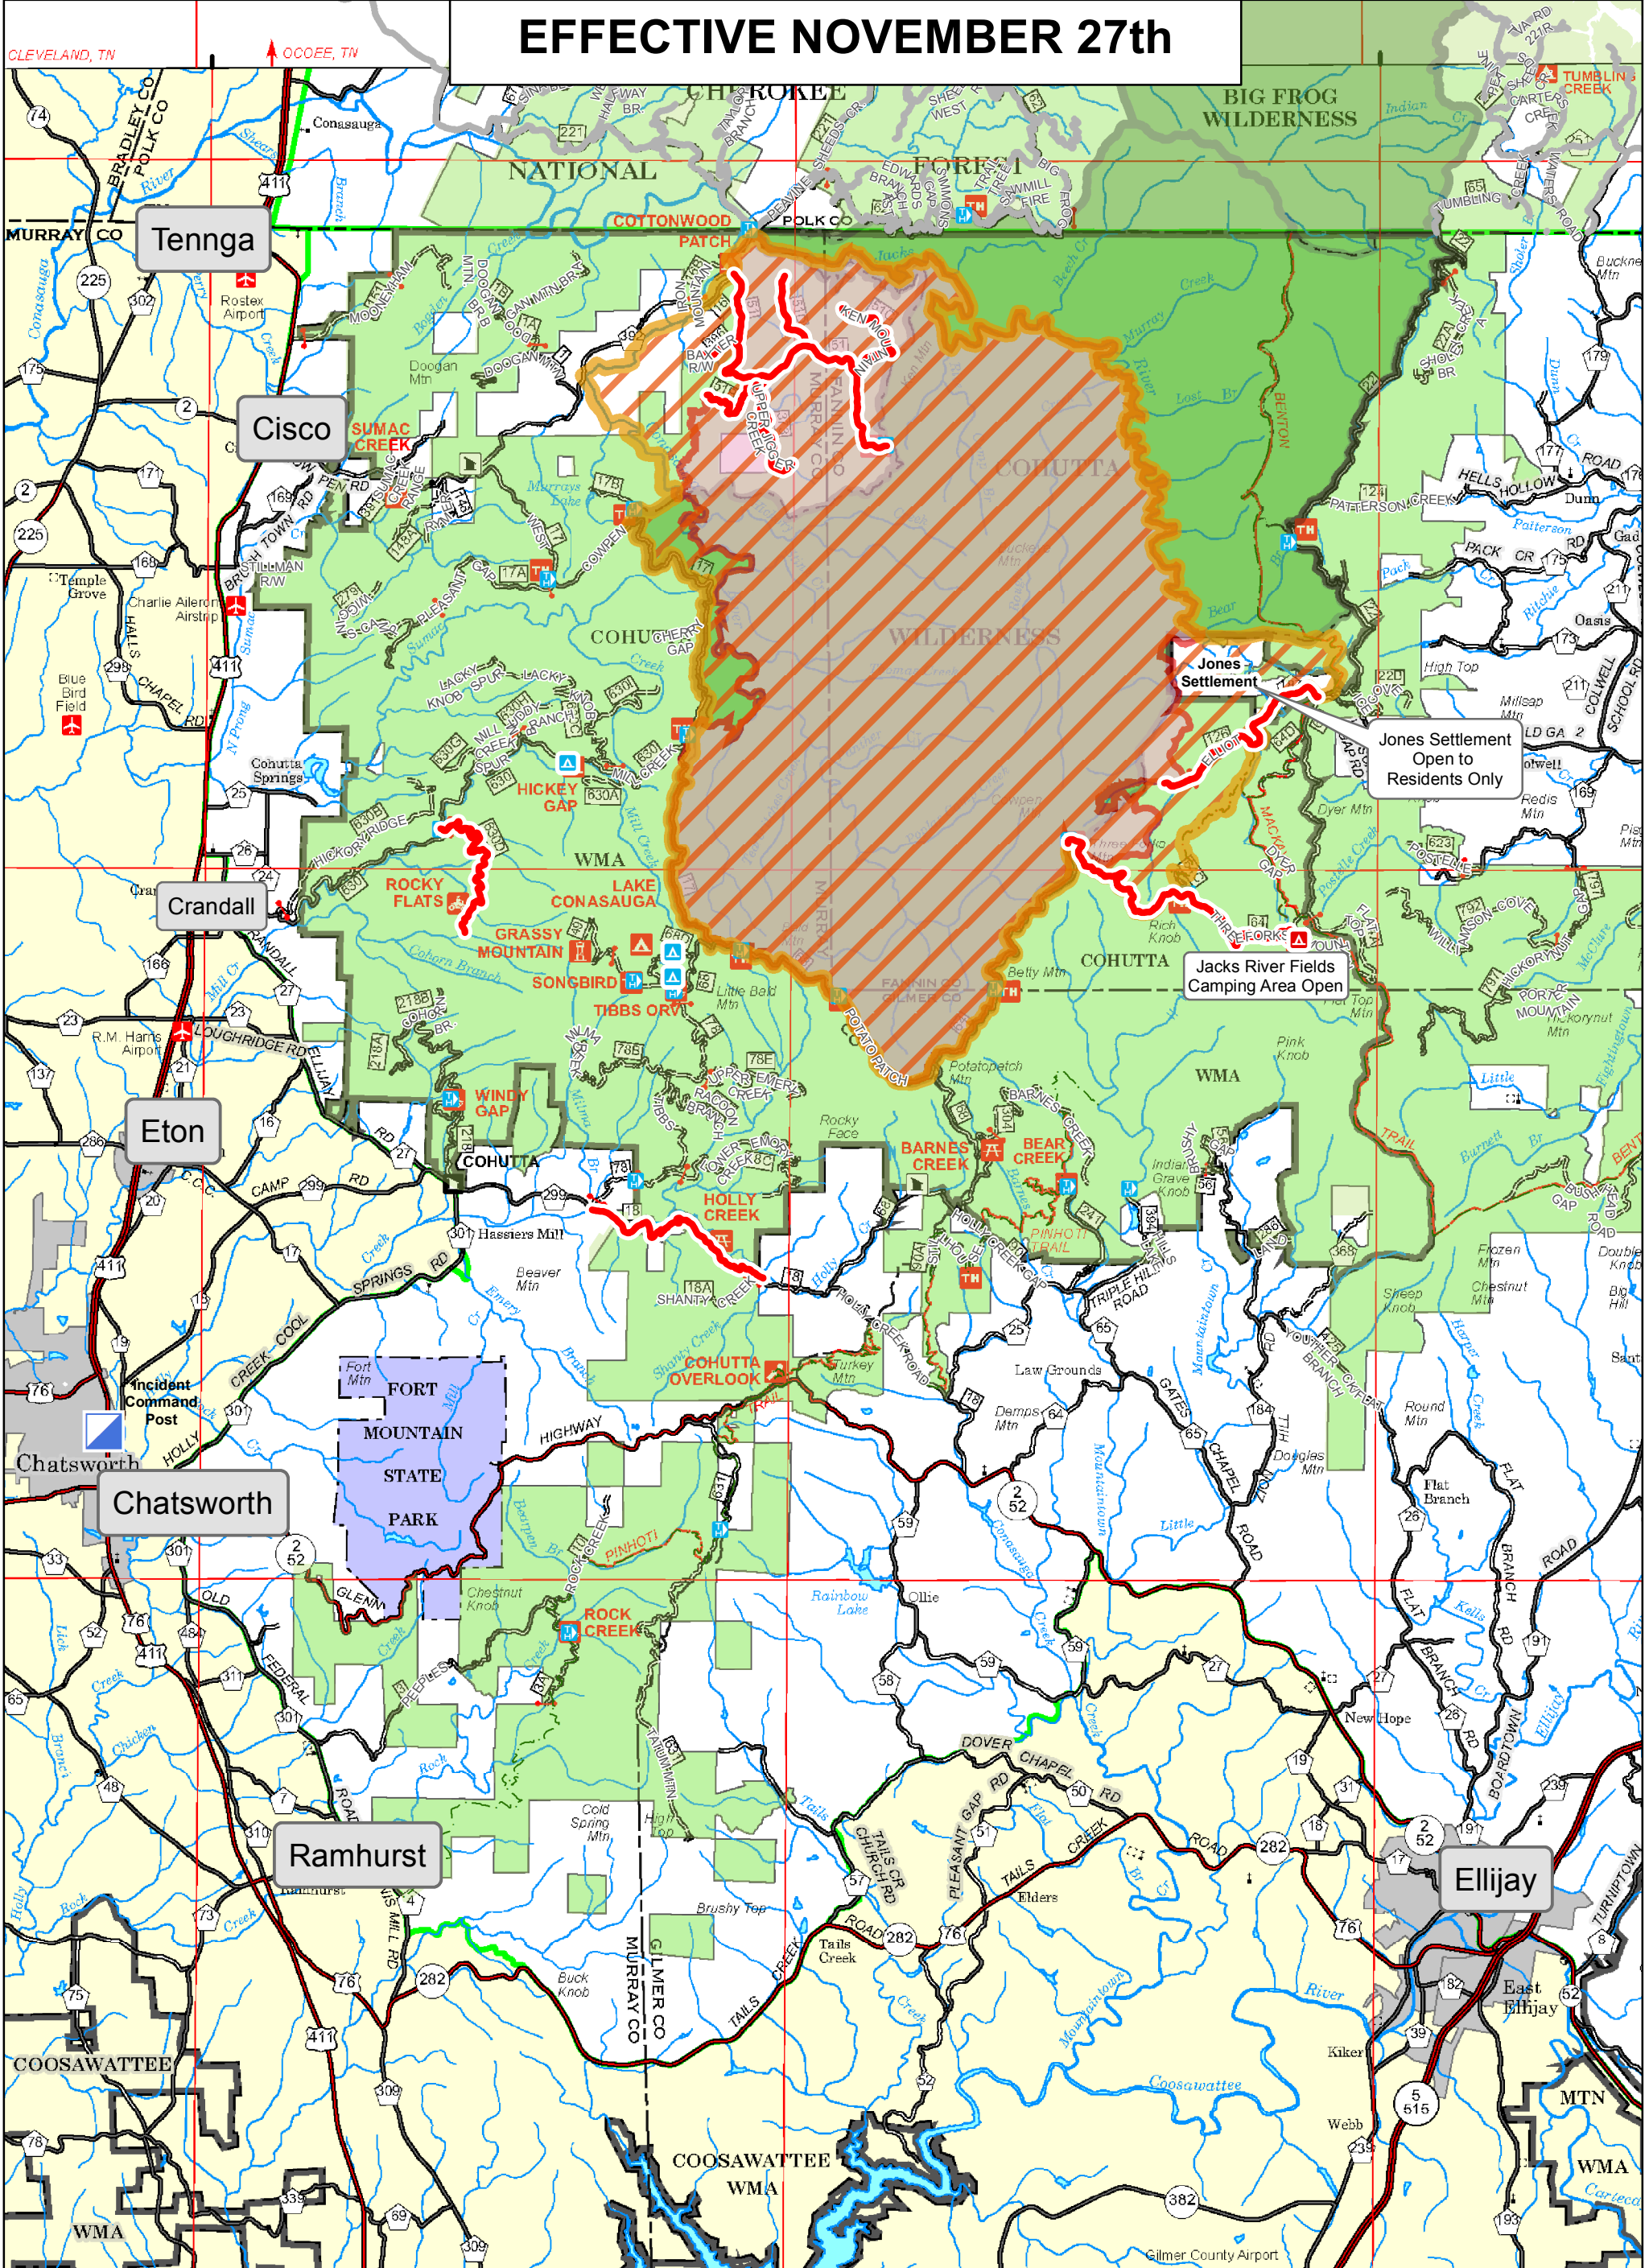


 Hunting Closure Area

Rough Ridge Fire Hunting Closure

For Information call 470-208-2839

December 1, 2016
Current Acreage: 27,870

EFFECTIVE NOVEMBER 27th

-  Incident Command Post
-  CAMPGROUND
-  TRAILHEAD
-  Closed Road
-  Open Trails
-  Closed Trails
-  Wildfire Area
-  Wilderness
-  National Forest Lands