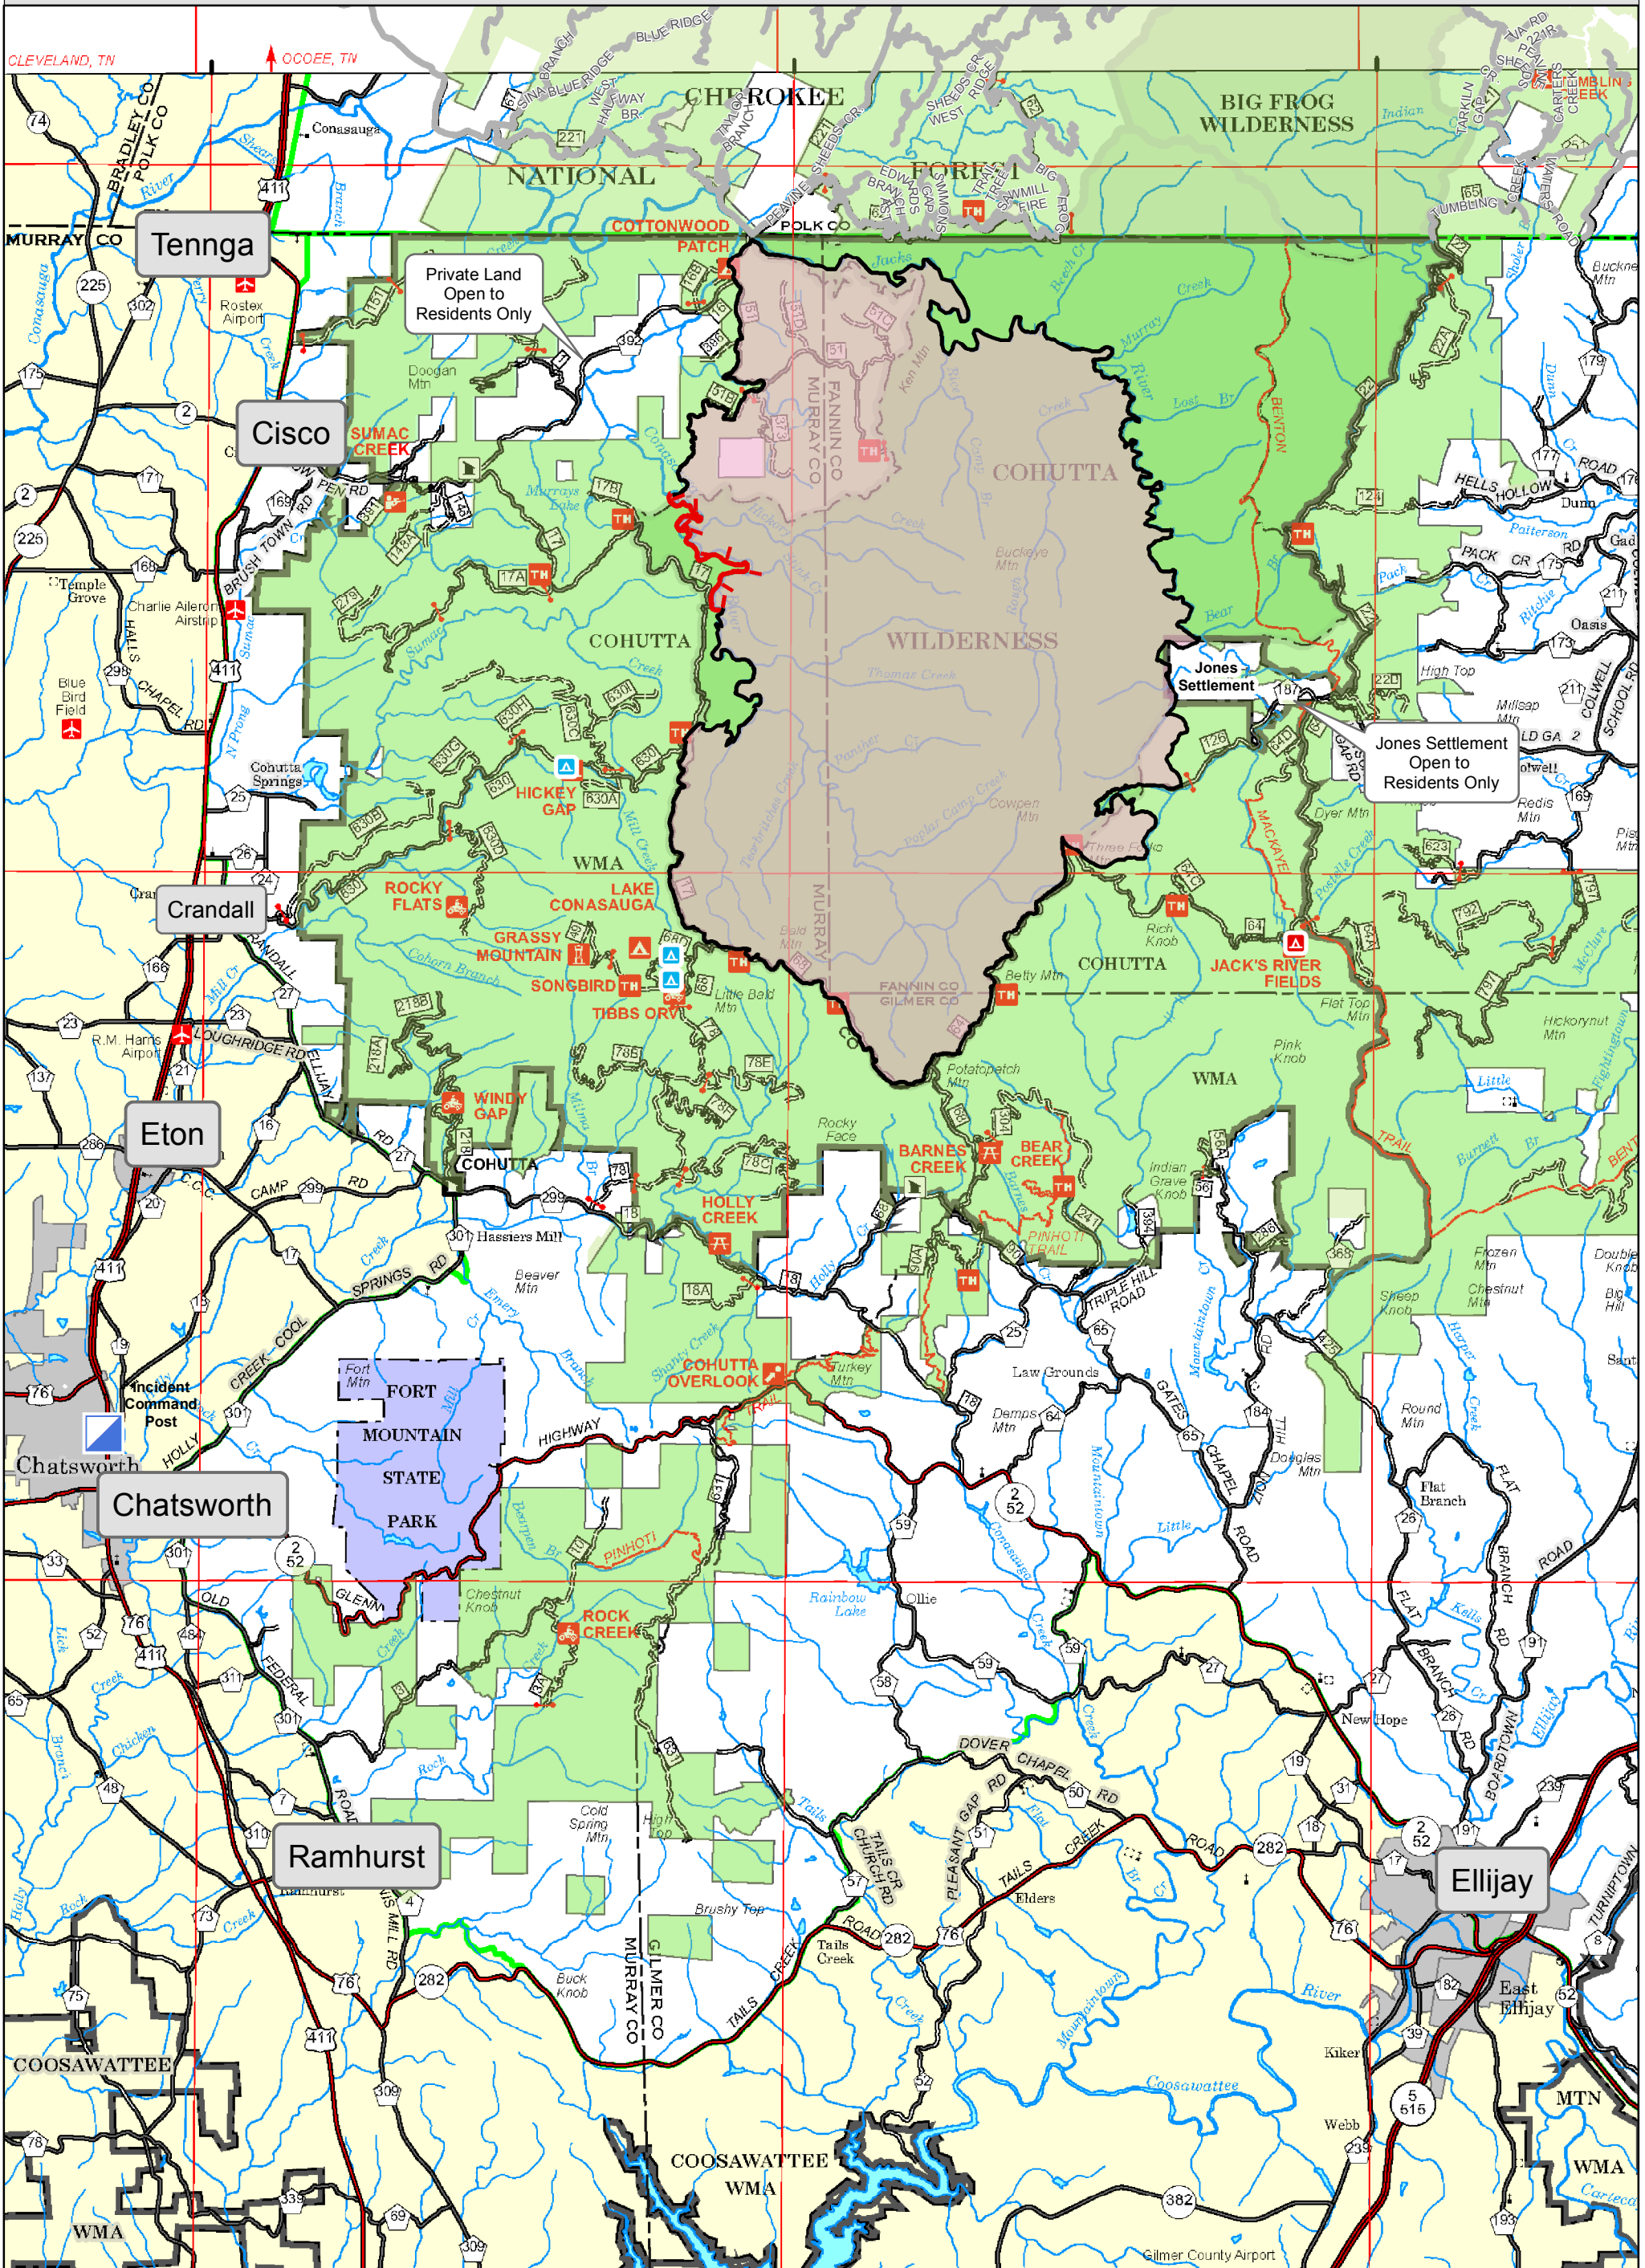

# Rough Ridge Fire Information

December 1, 2016  
 Yesterday's Acres: 27,870  
 95% Containment

-  Incident Command Post
-  Campground
-  Uncontrolled Fire Edge
-  Completed Line
-  Fire Perimeter
-  Wilderness
-  National Forest Land