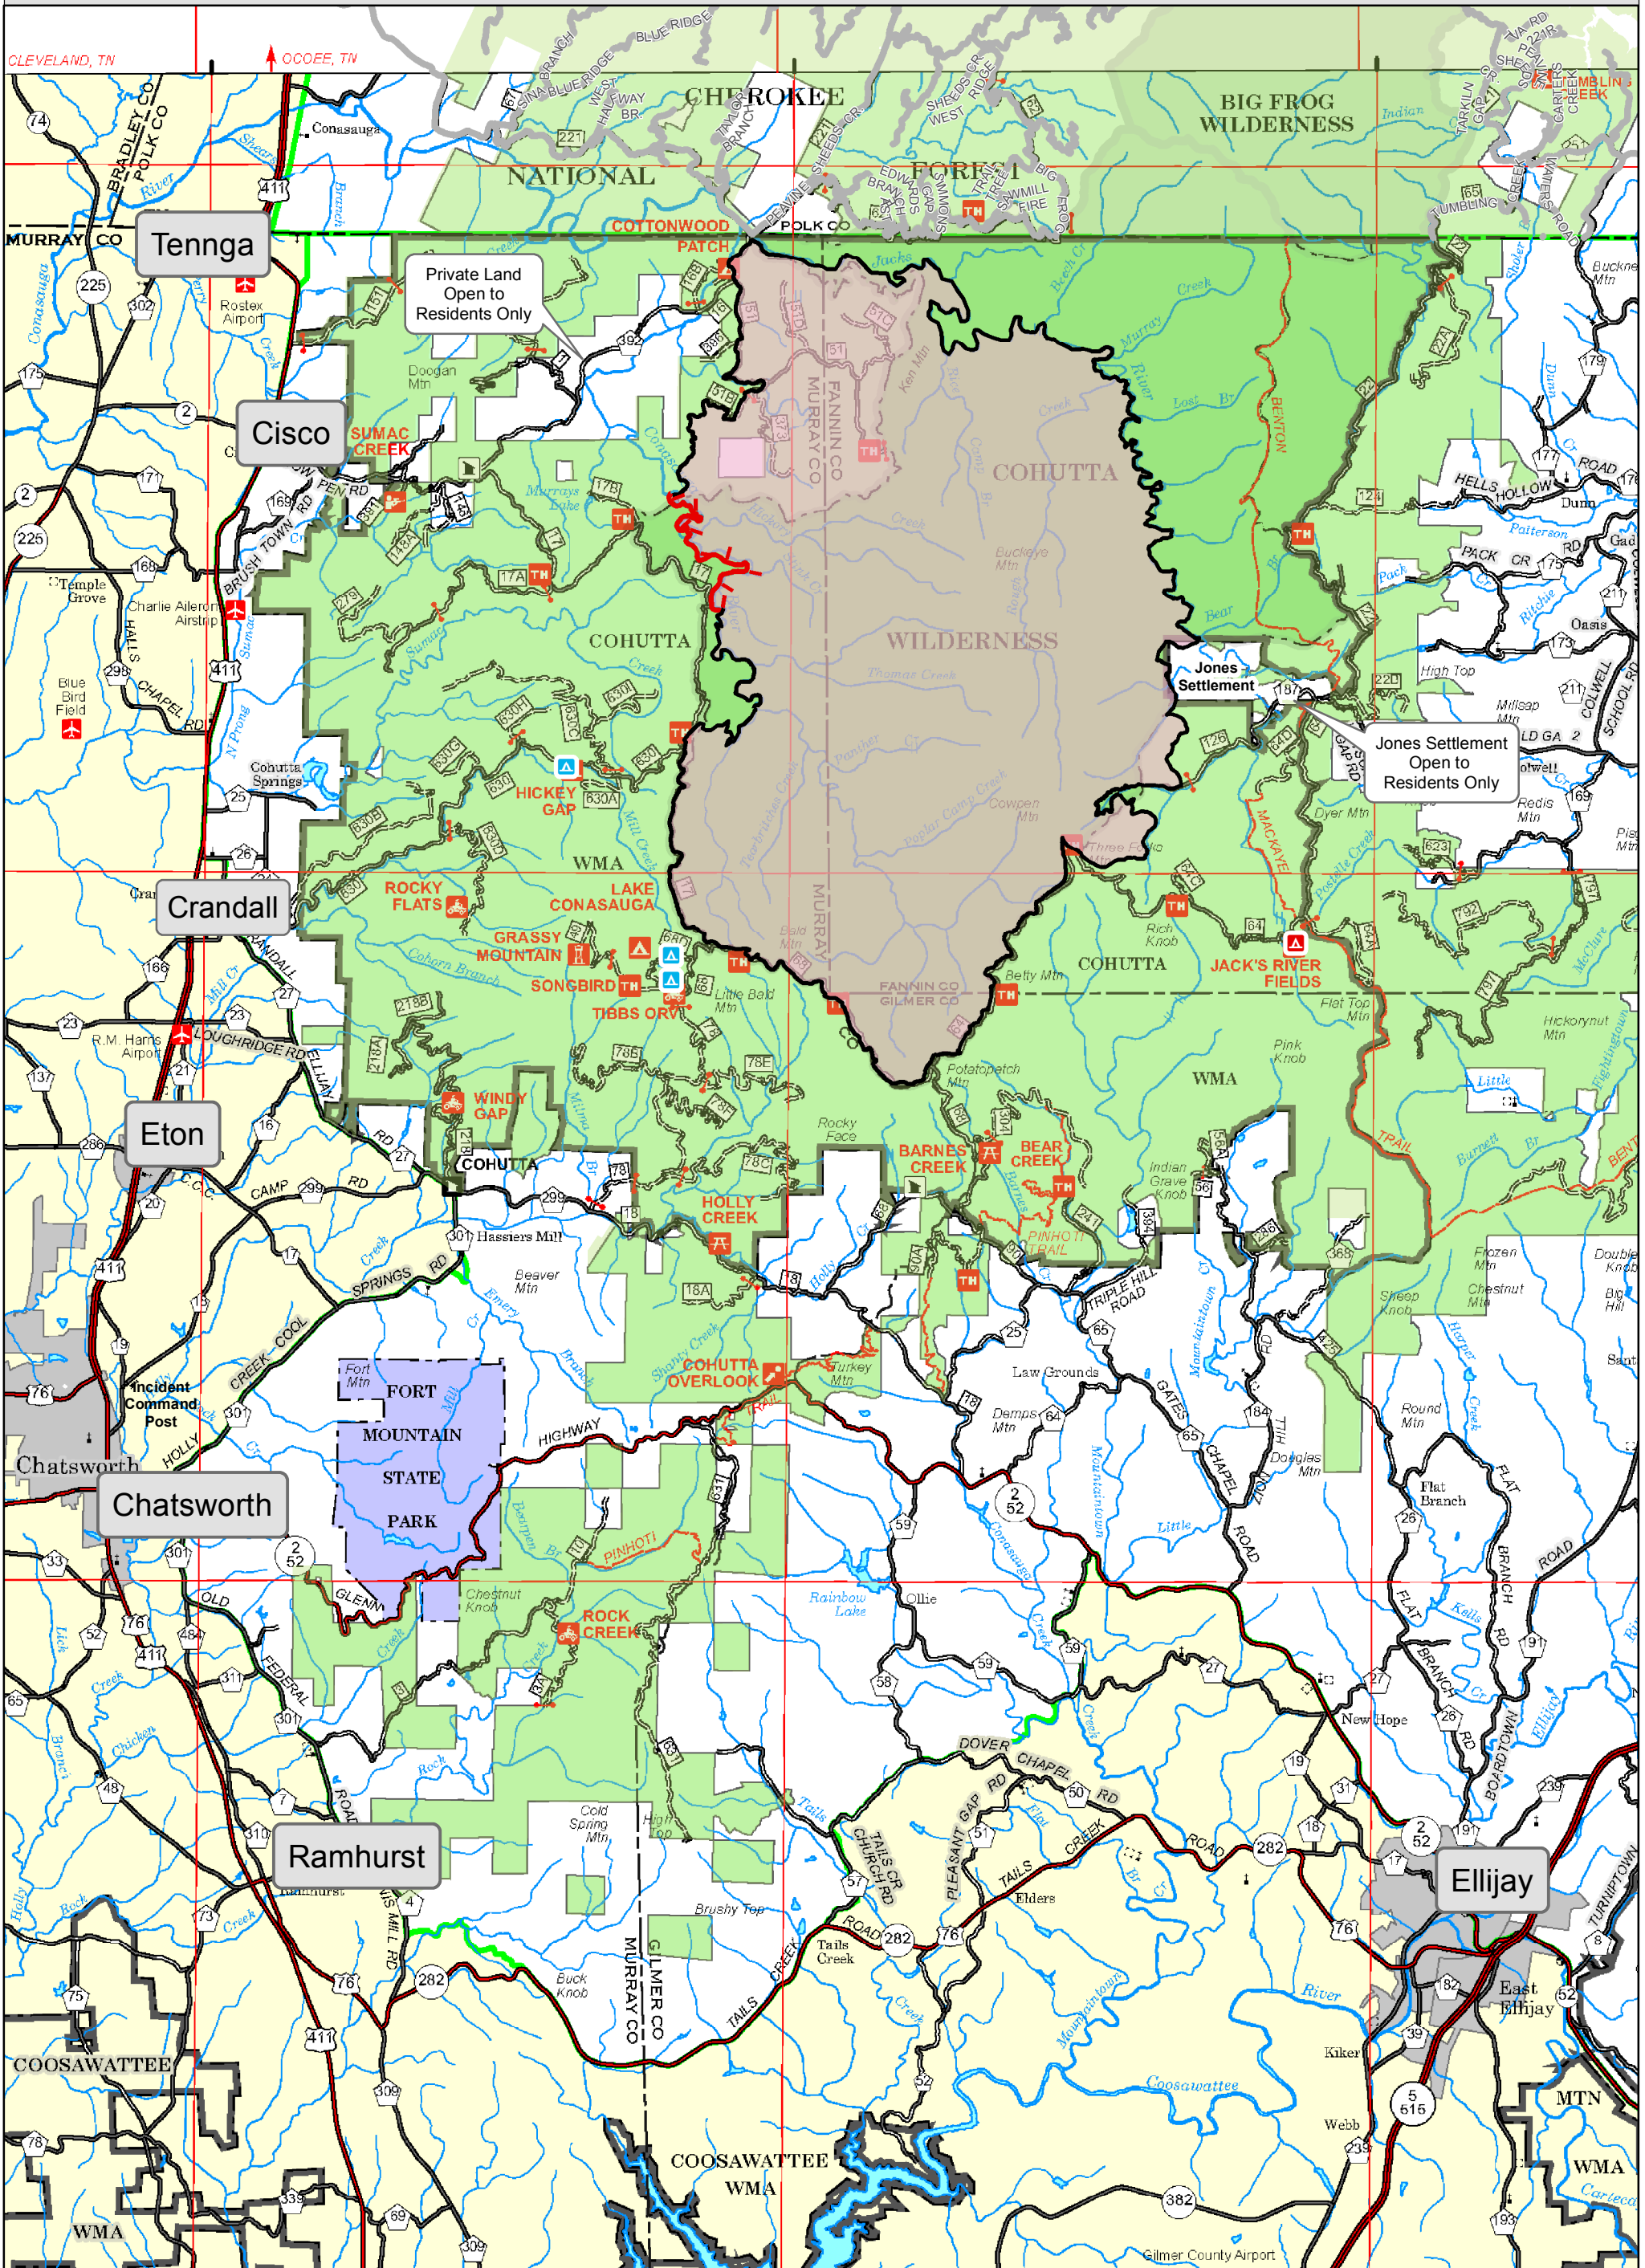

Rough Ridge Fire Information

As of December 2, 2016
27,870 acres
95% Containment

-  Campground
-  Uncontrolled Fire Edge
-  Wilderness
-  Fire Perimeter
-  Completed Line
-  National Forest Land