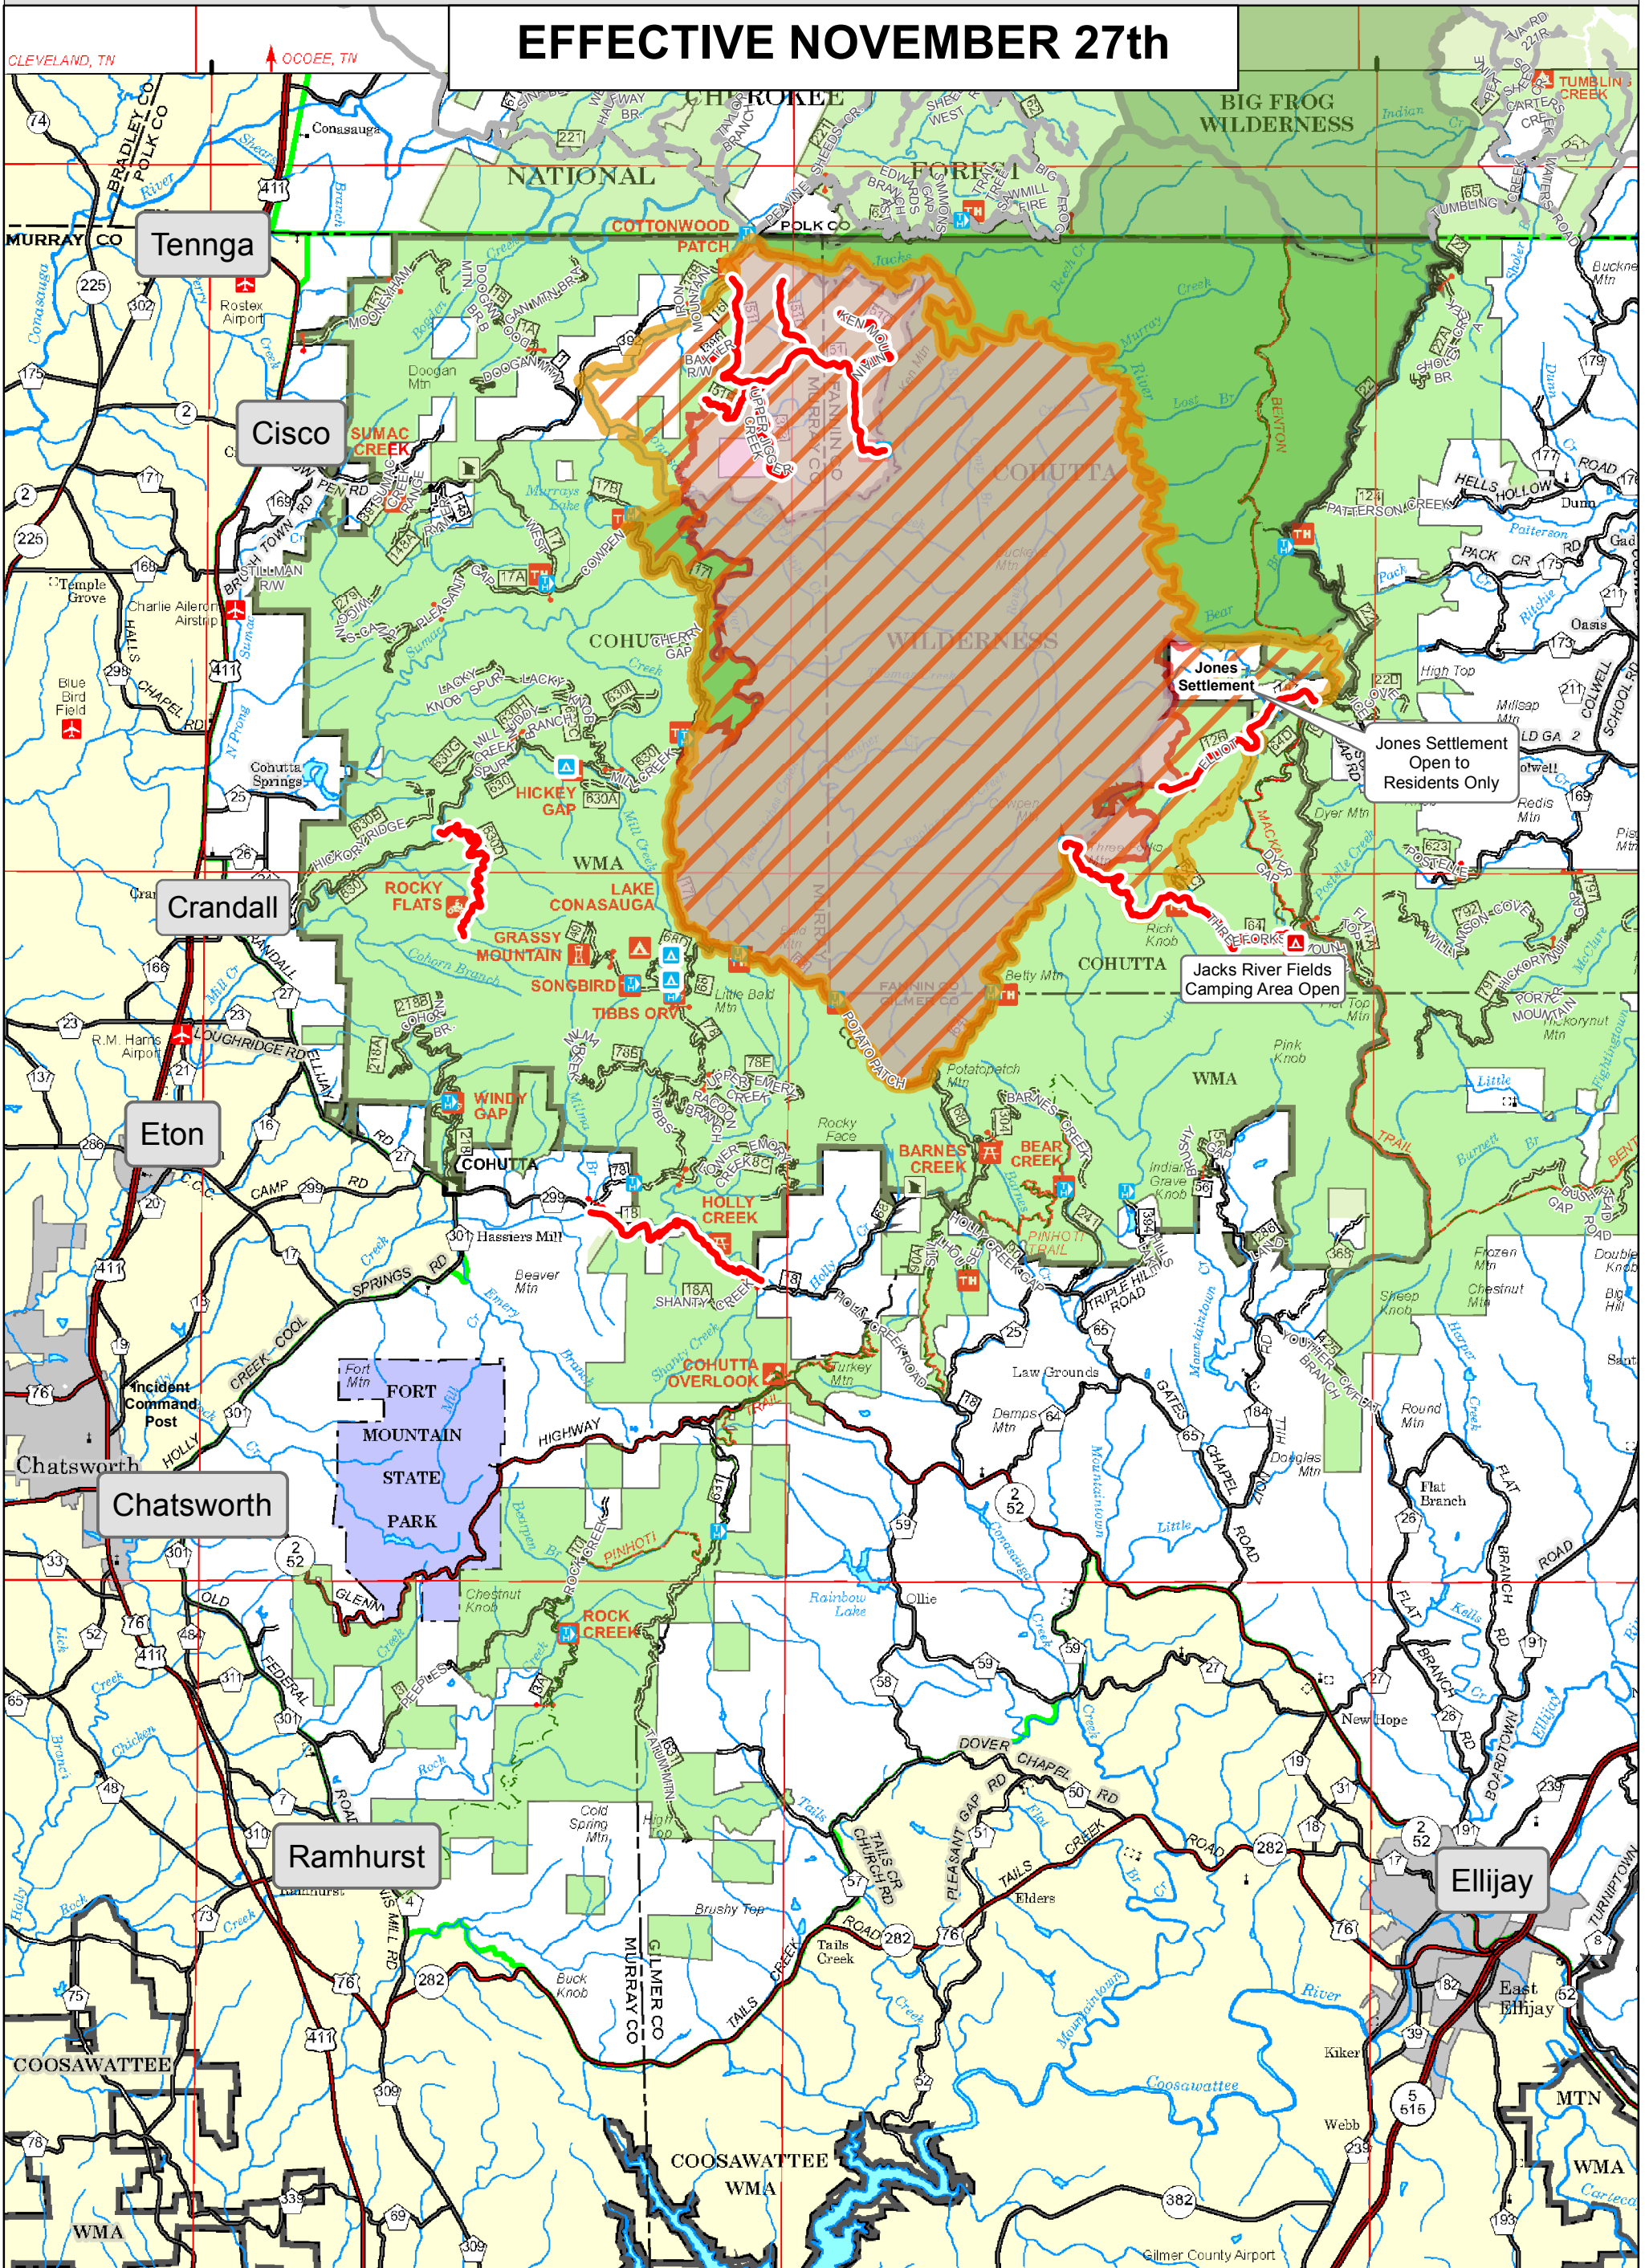

EFFECTIVE NOVEMBER 27th

For more information see the
Chattahoochee-Oconee
National Forest website
and/or Facebook page

-  CAMPGROUND
-  TRAILHEAD
-  Closed Road
-  Open Trails
-  Closed Trails
-  Wildfire Area
-  Wilderness
-  National Forest Lands