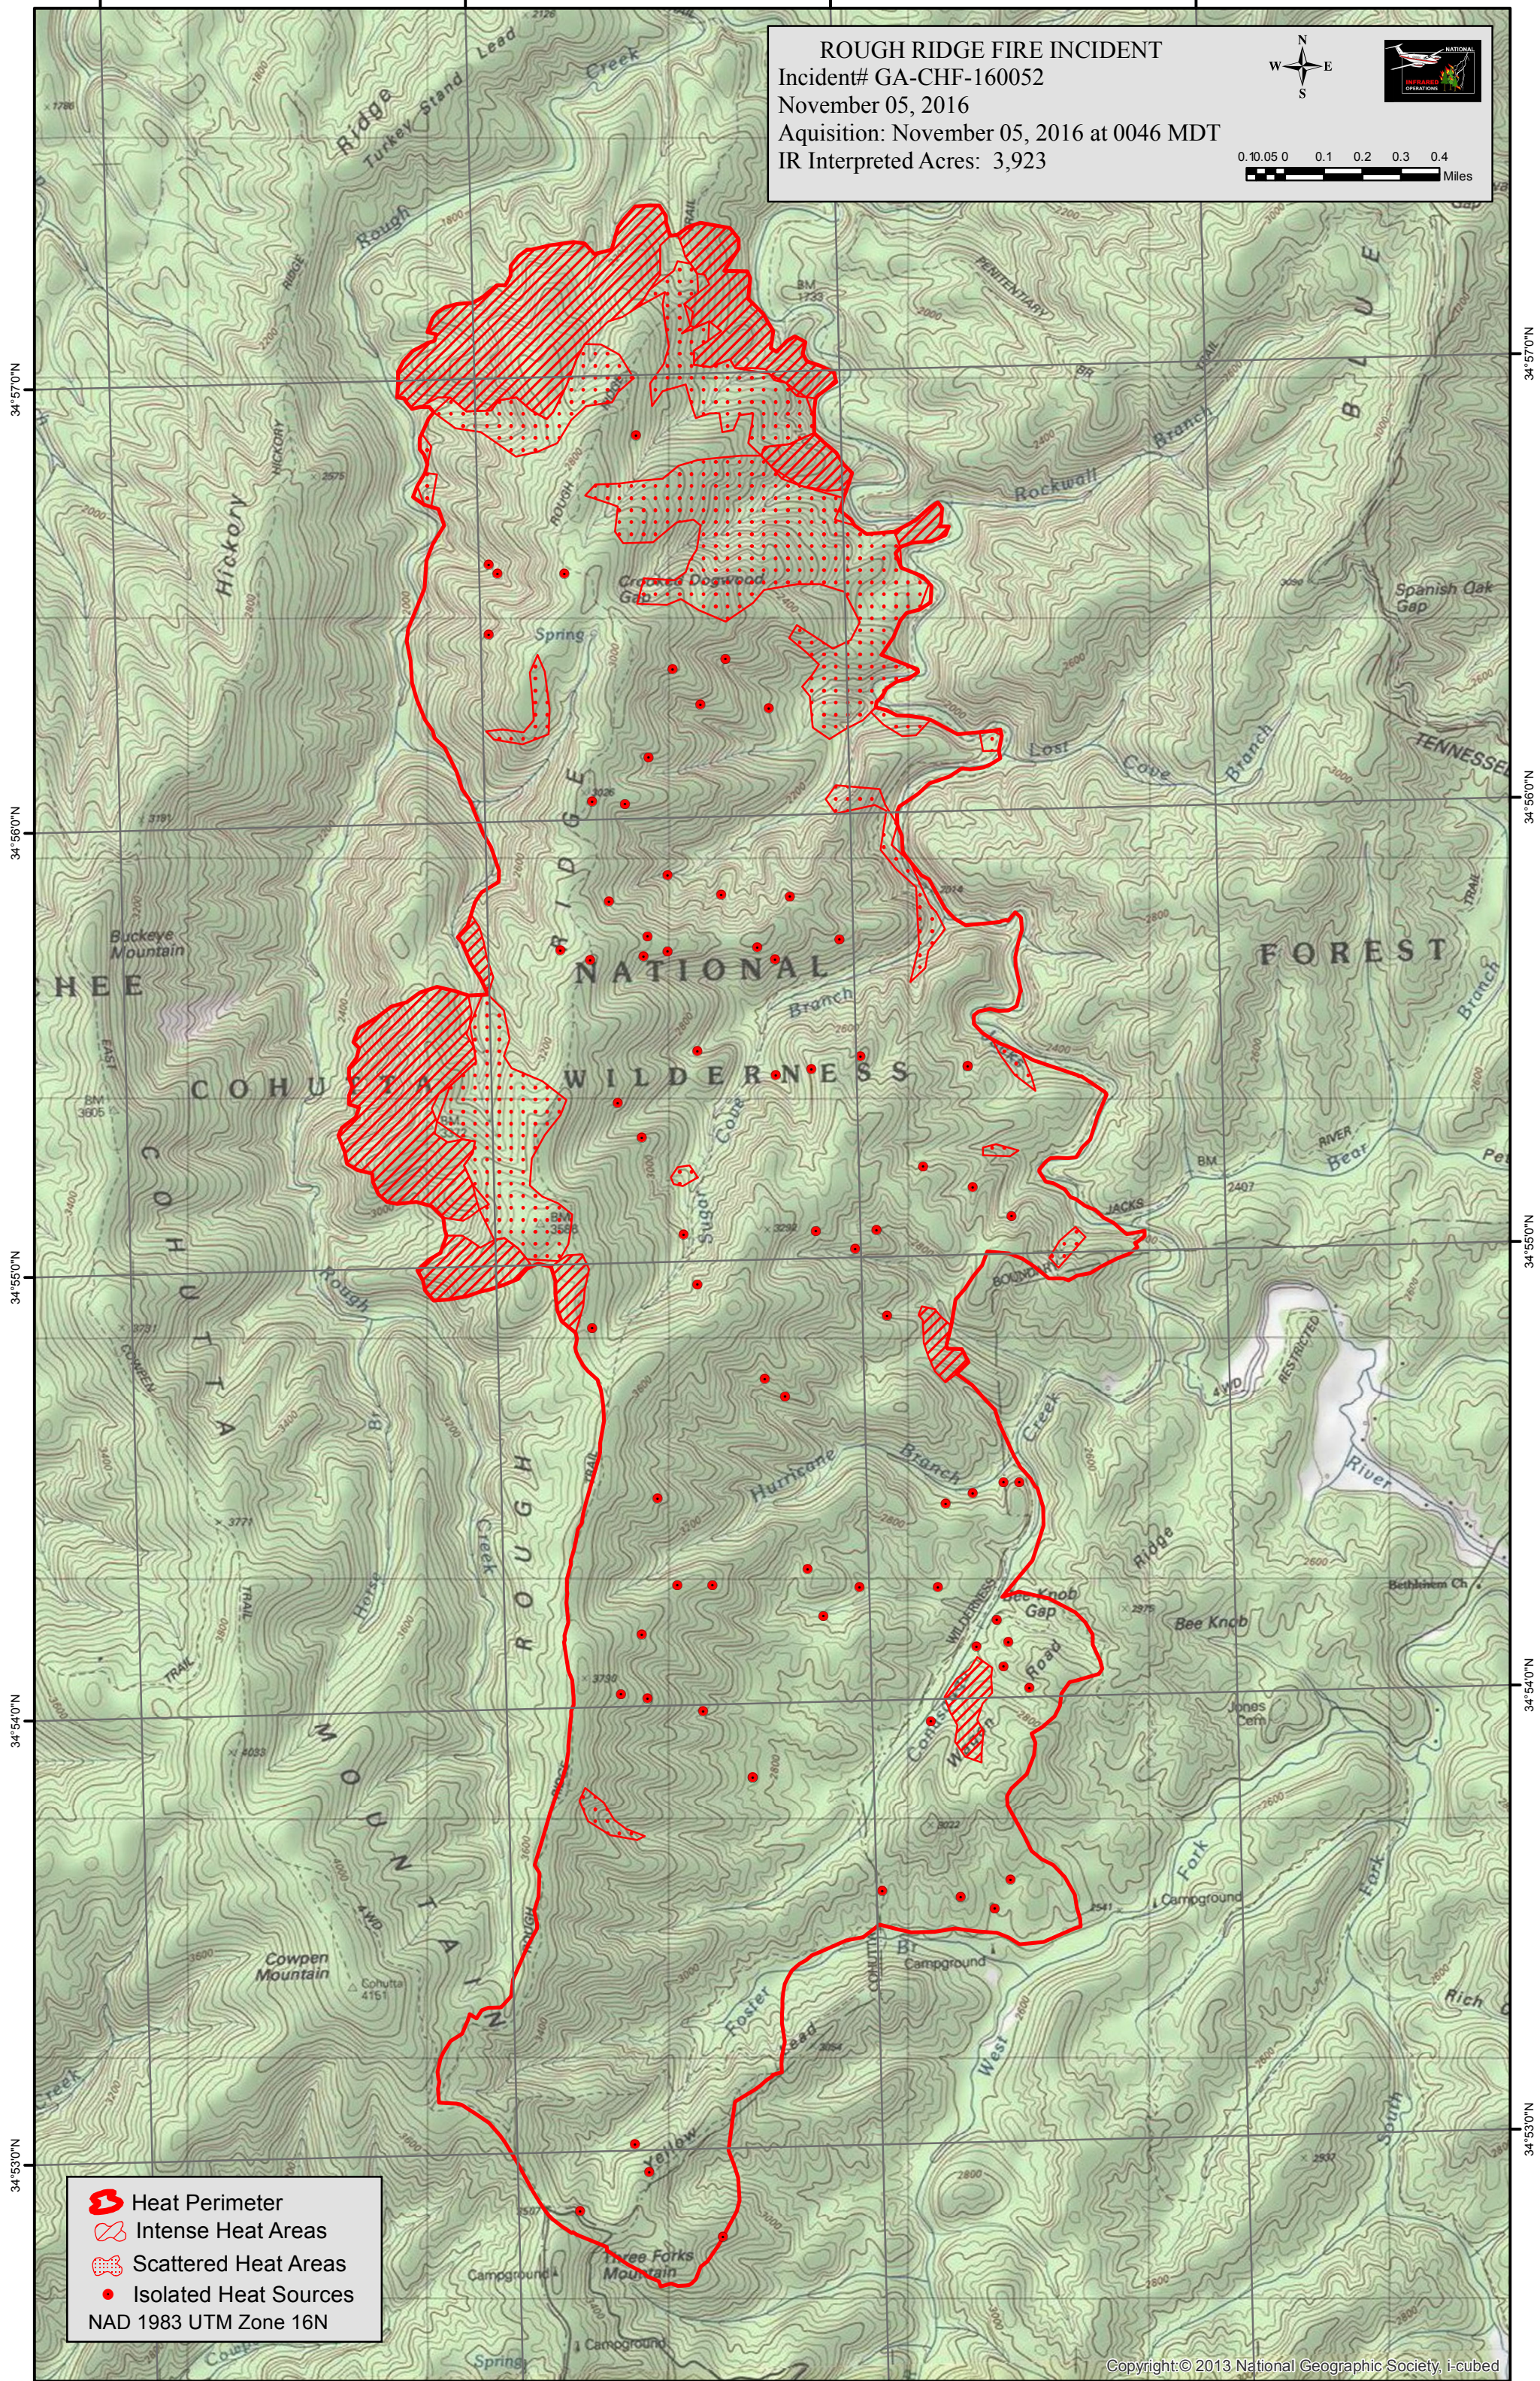

ROUGH RIDGE FIRE INCIDENT
 Incident# GA-CHF-160052
 November 05, 2016
 Aquisition: November 05, 2016 at 0046 MDT
 IR Interpreted Acres: 3,923

0.10.05 0 0.1 0.2 0.3 0.4 Miles

-  Heat Perimeter
 -  Intense Heat Areas
 -  Scattered Heat Areas
 -  Isolated Heat Sources
- NAD 1983 UTM Zone 16N