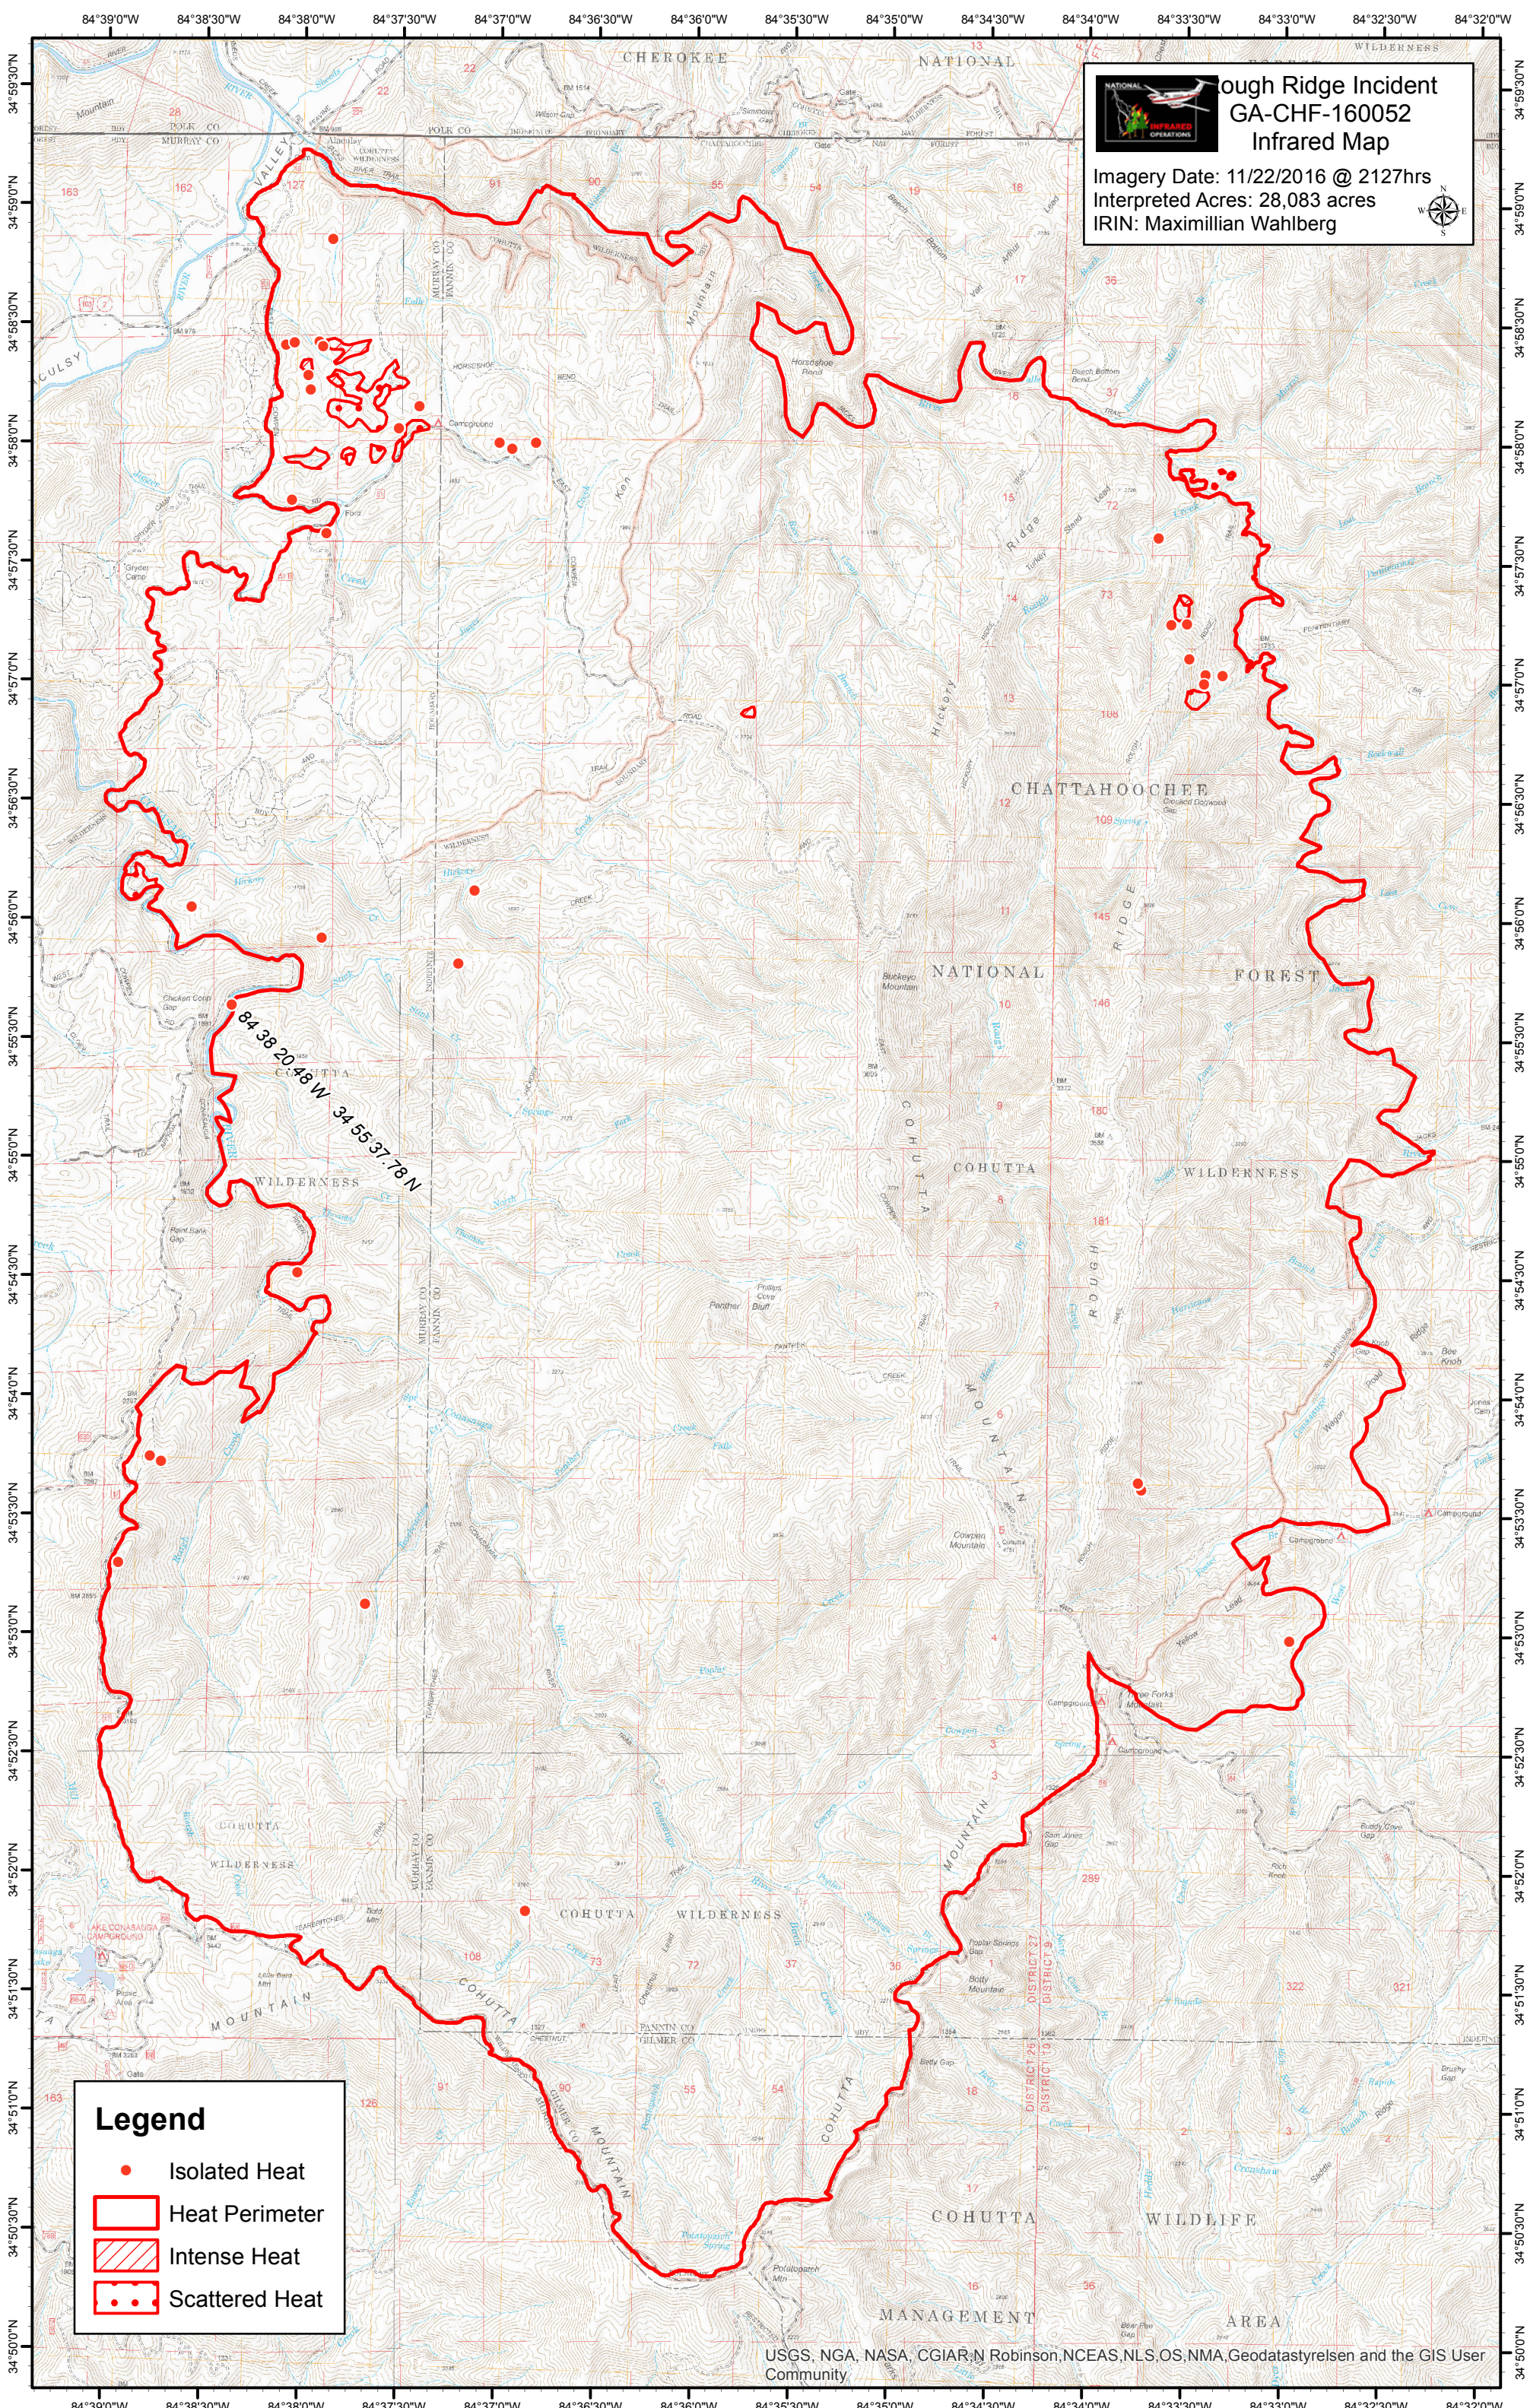

ough Ridge Incident
GA-CHF-160052
Infrared Map

Imagery Date: 11/22/2016 @ 2127hrs
 Interpreted Acres: 28,083 acres
 IRIN: Maximilian Wahlberg

Legend

- Isolated Heat
- Heat Perimeter
- Intense Heat
- Scattered Heat