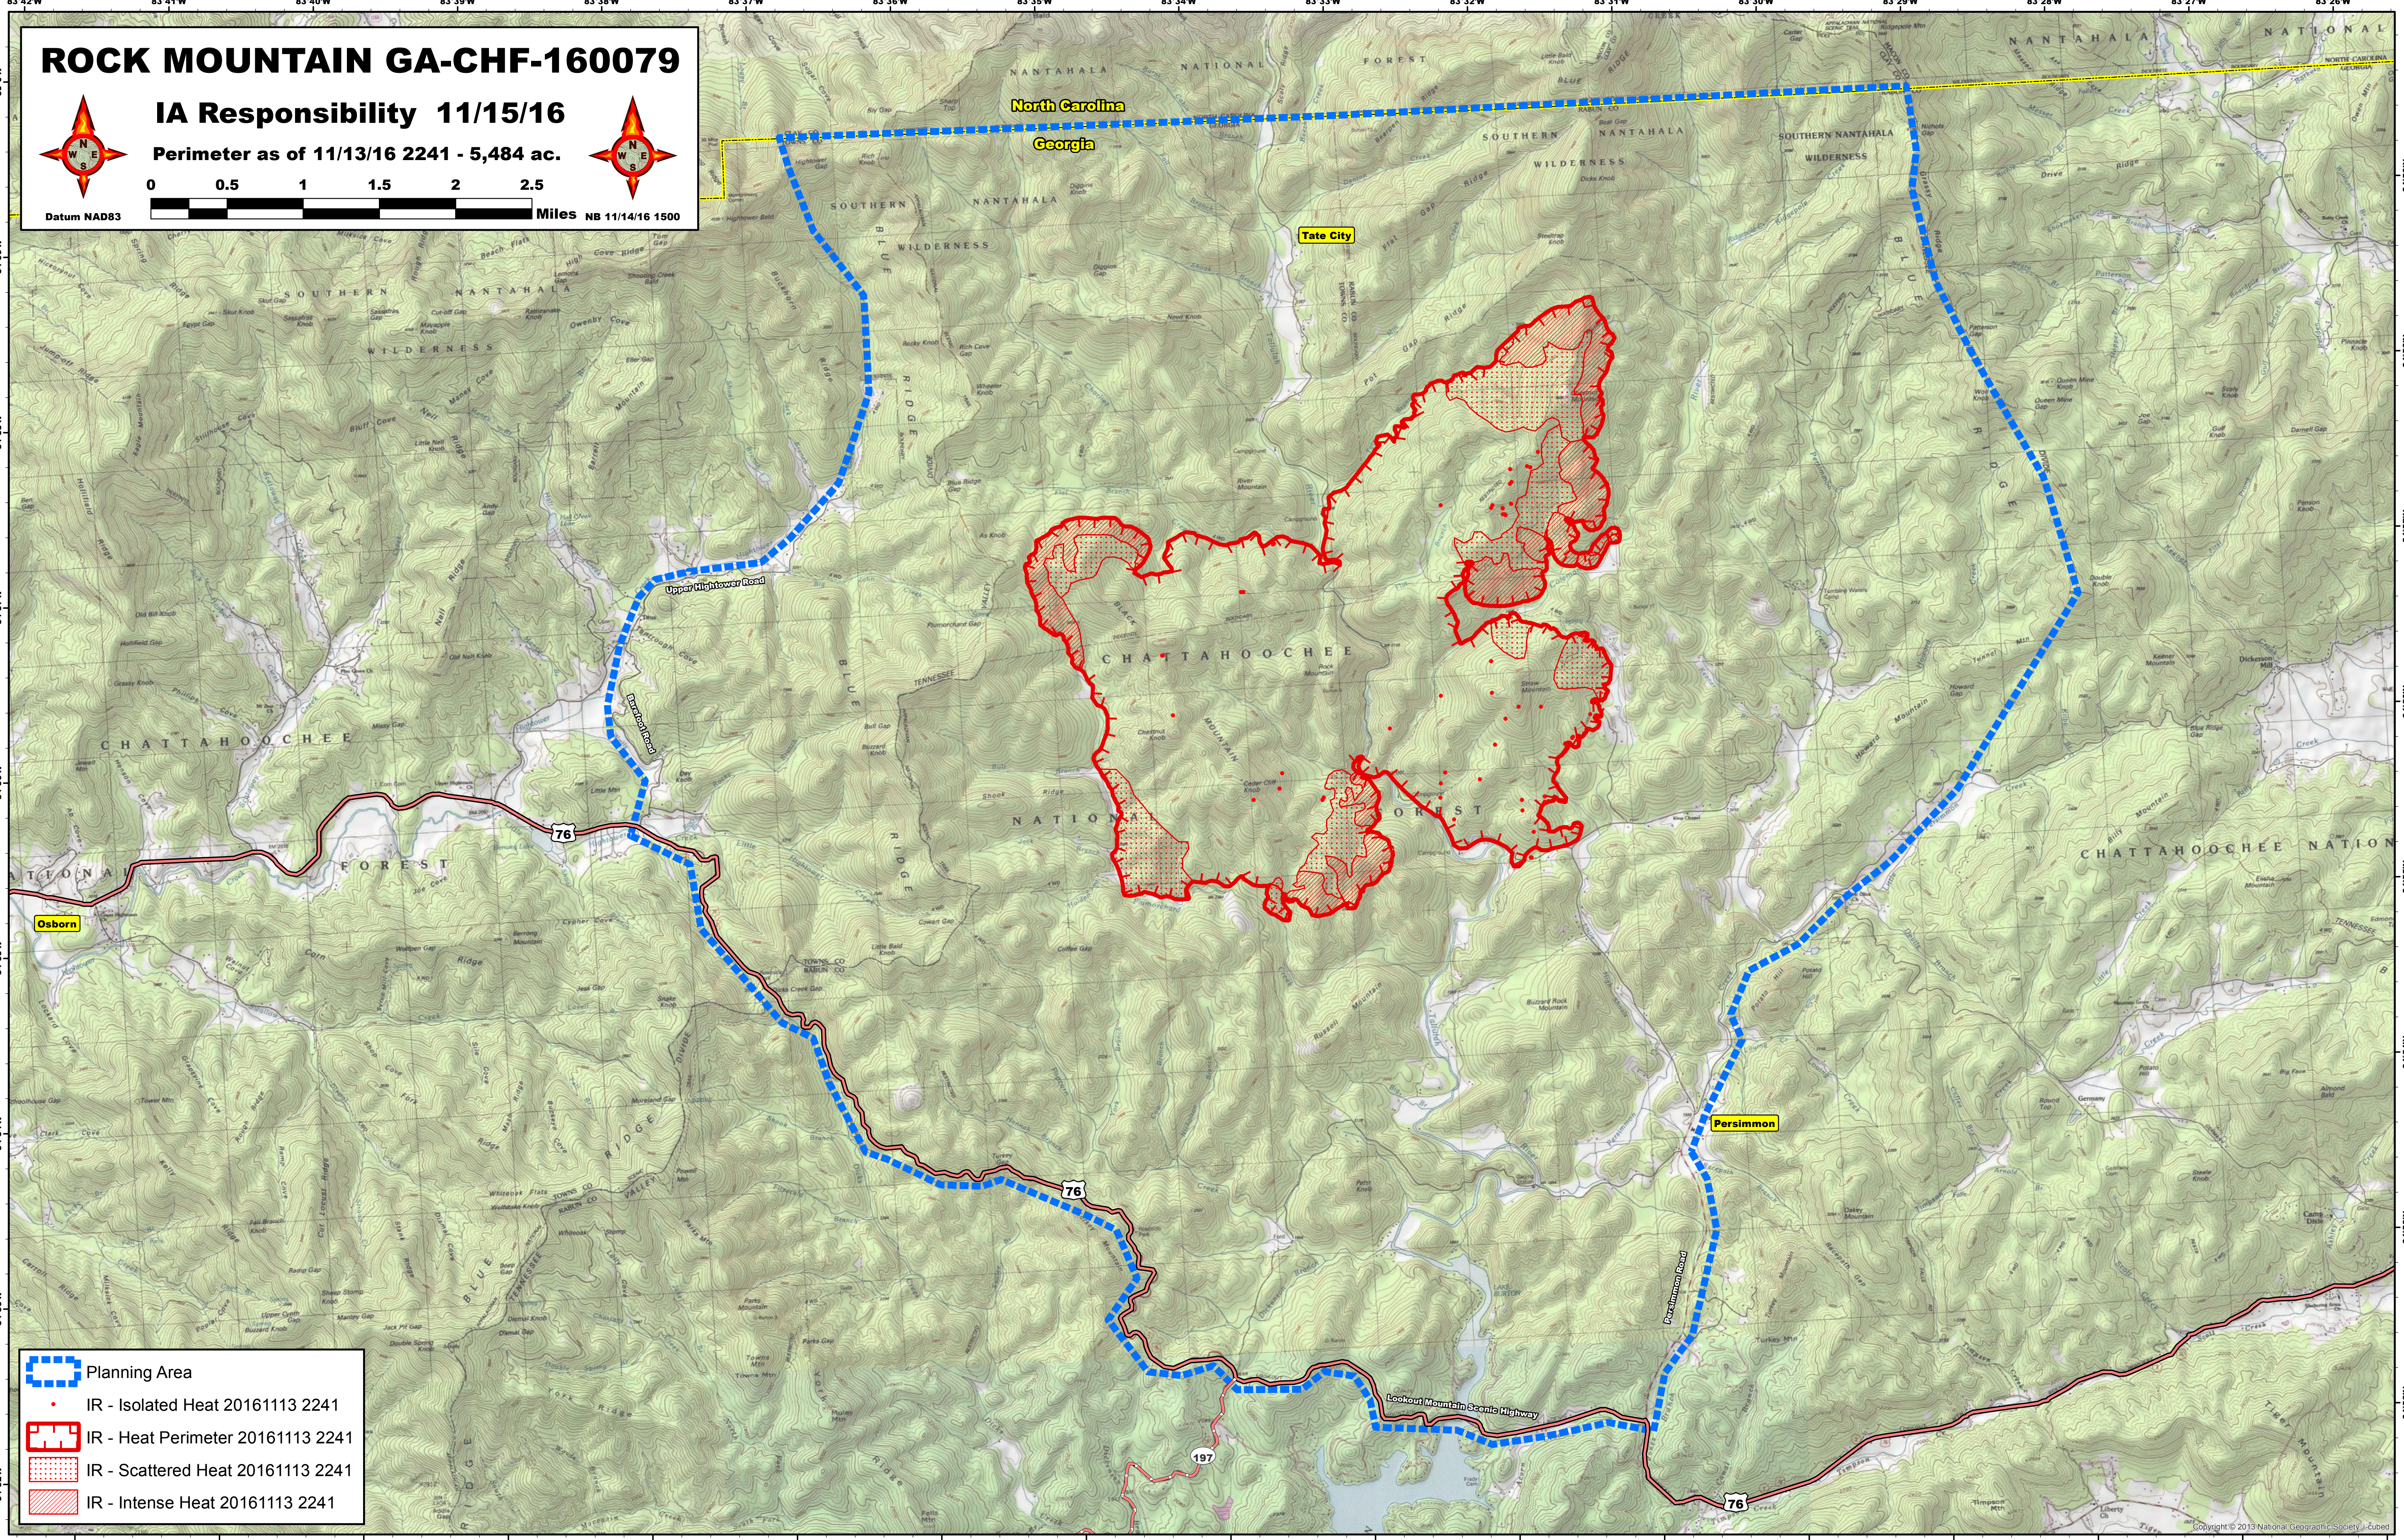

ROCK MOUNTAIN GA-CHF-160079

IA Responsibility 11/15/16

Perimeter as of 11/13/16 2241 - 5,484 ac.

- Planning Area
- IR - Isolated Heat 20161113 2241
- IR - Heat Perimeter 20161113 2241
- IR - Scattered Heat 20161113 2241
- IR - Intense Heat 20161113 2241