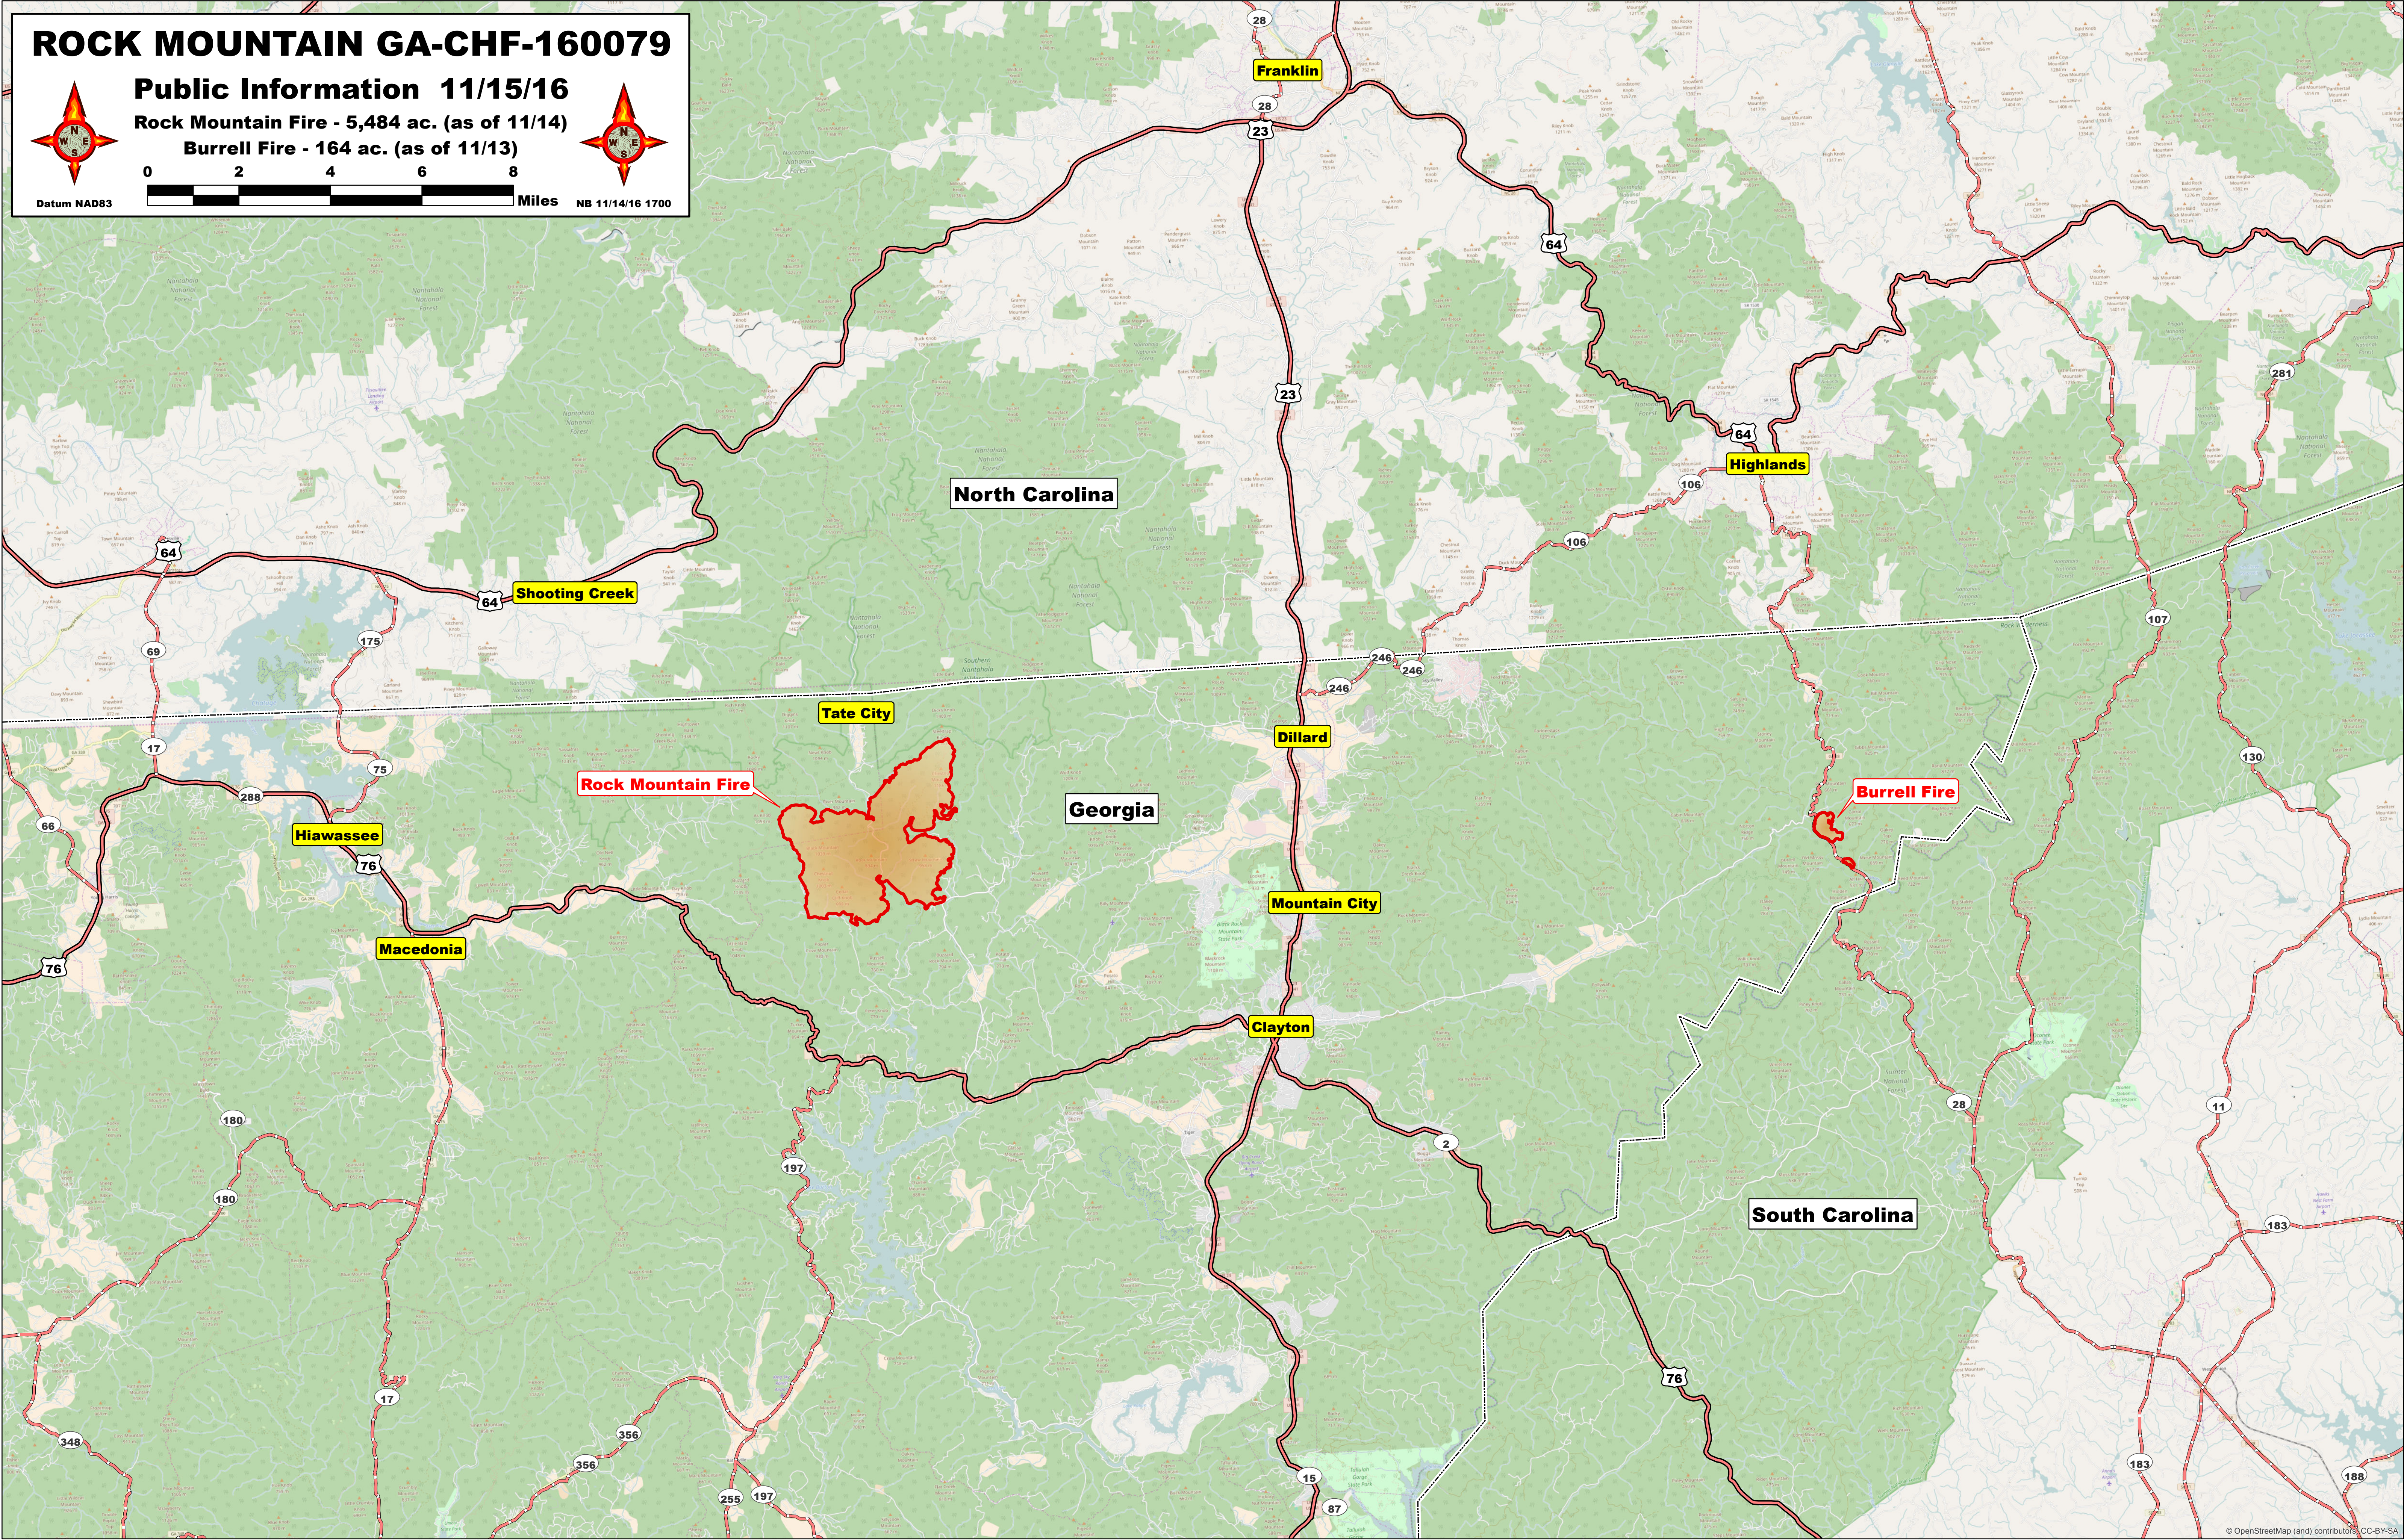

ROCK MOUNTAIN GA-CHF-160079

Public Information 11/15/16

Rock Mountain Fire - 5,484 ac. (as of 11/14)

Burrell Fire - 164 ac. (as of 11/13)

Datum NAD83 NB 11/14/16 1700

North Carolina

Georgia

South Carolina

Franklin

Highlands

Shooting Creek

Tate City

Dillard

Burrell Fire

Rock Mountain Fire

Mountain City

Hiawassee

Macedonia

Clayton