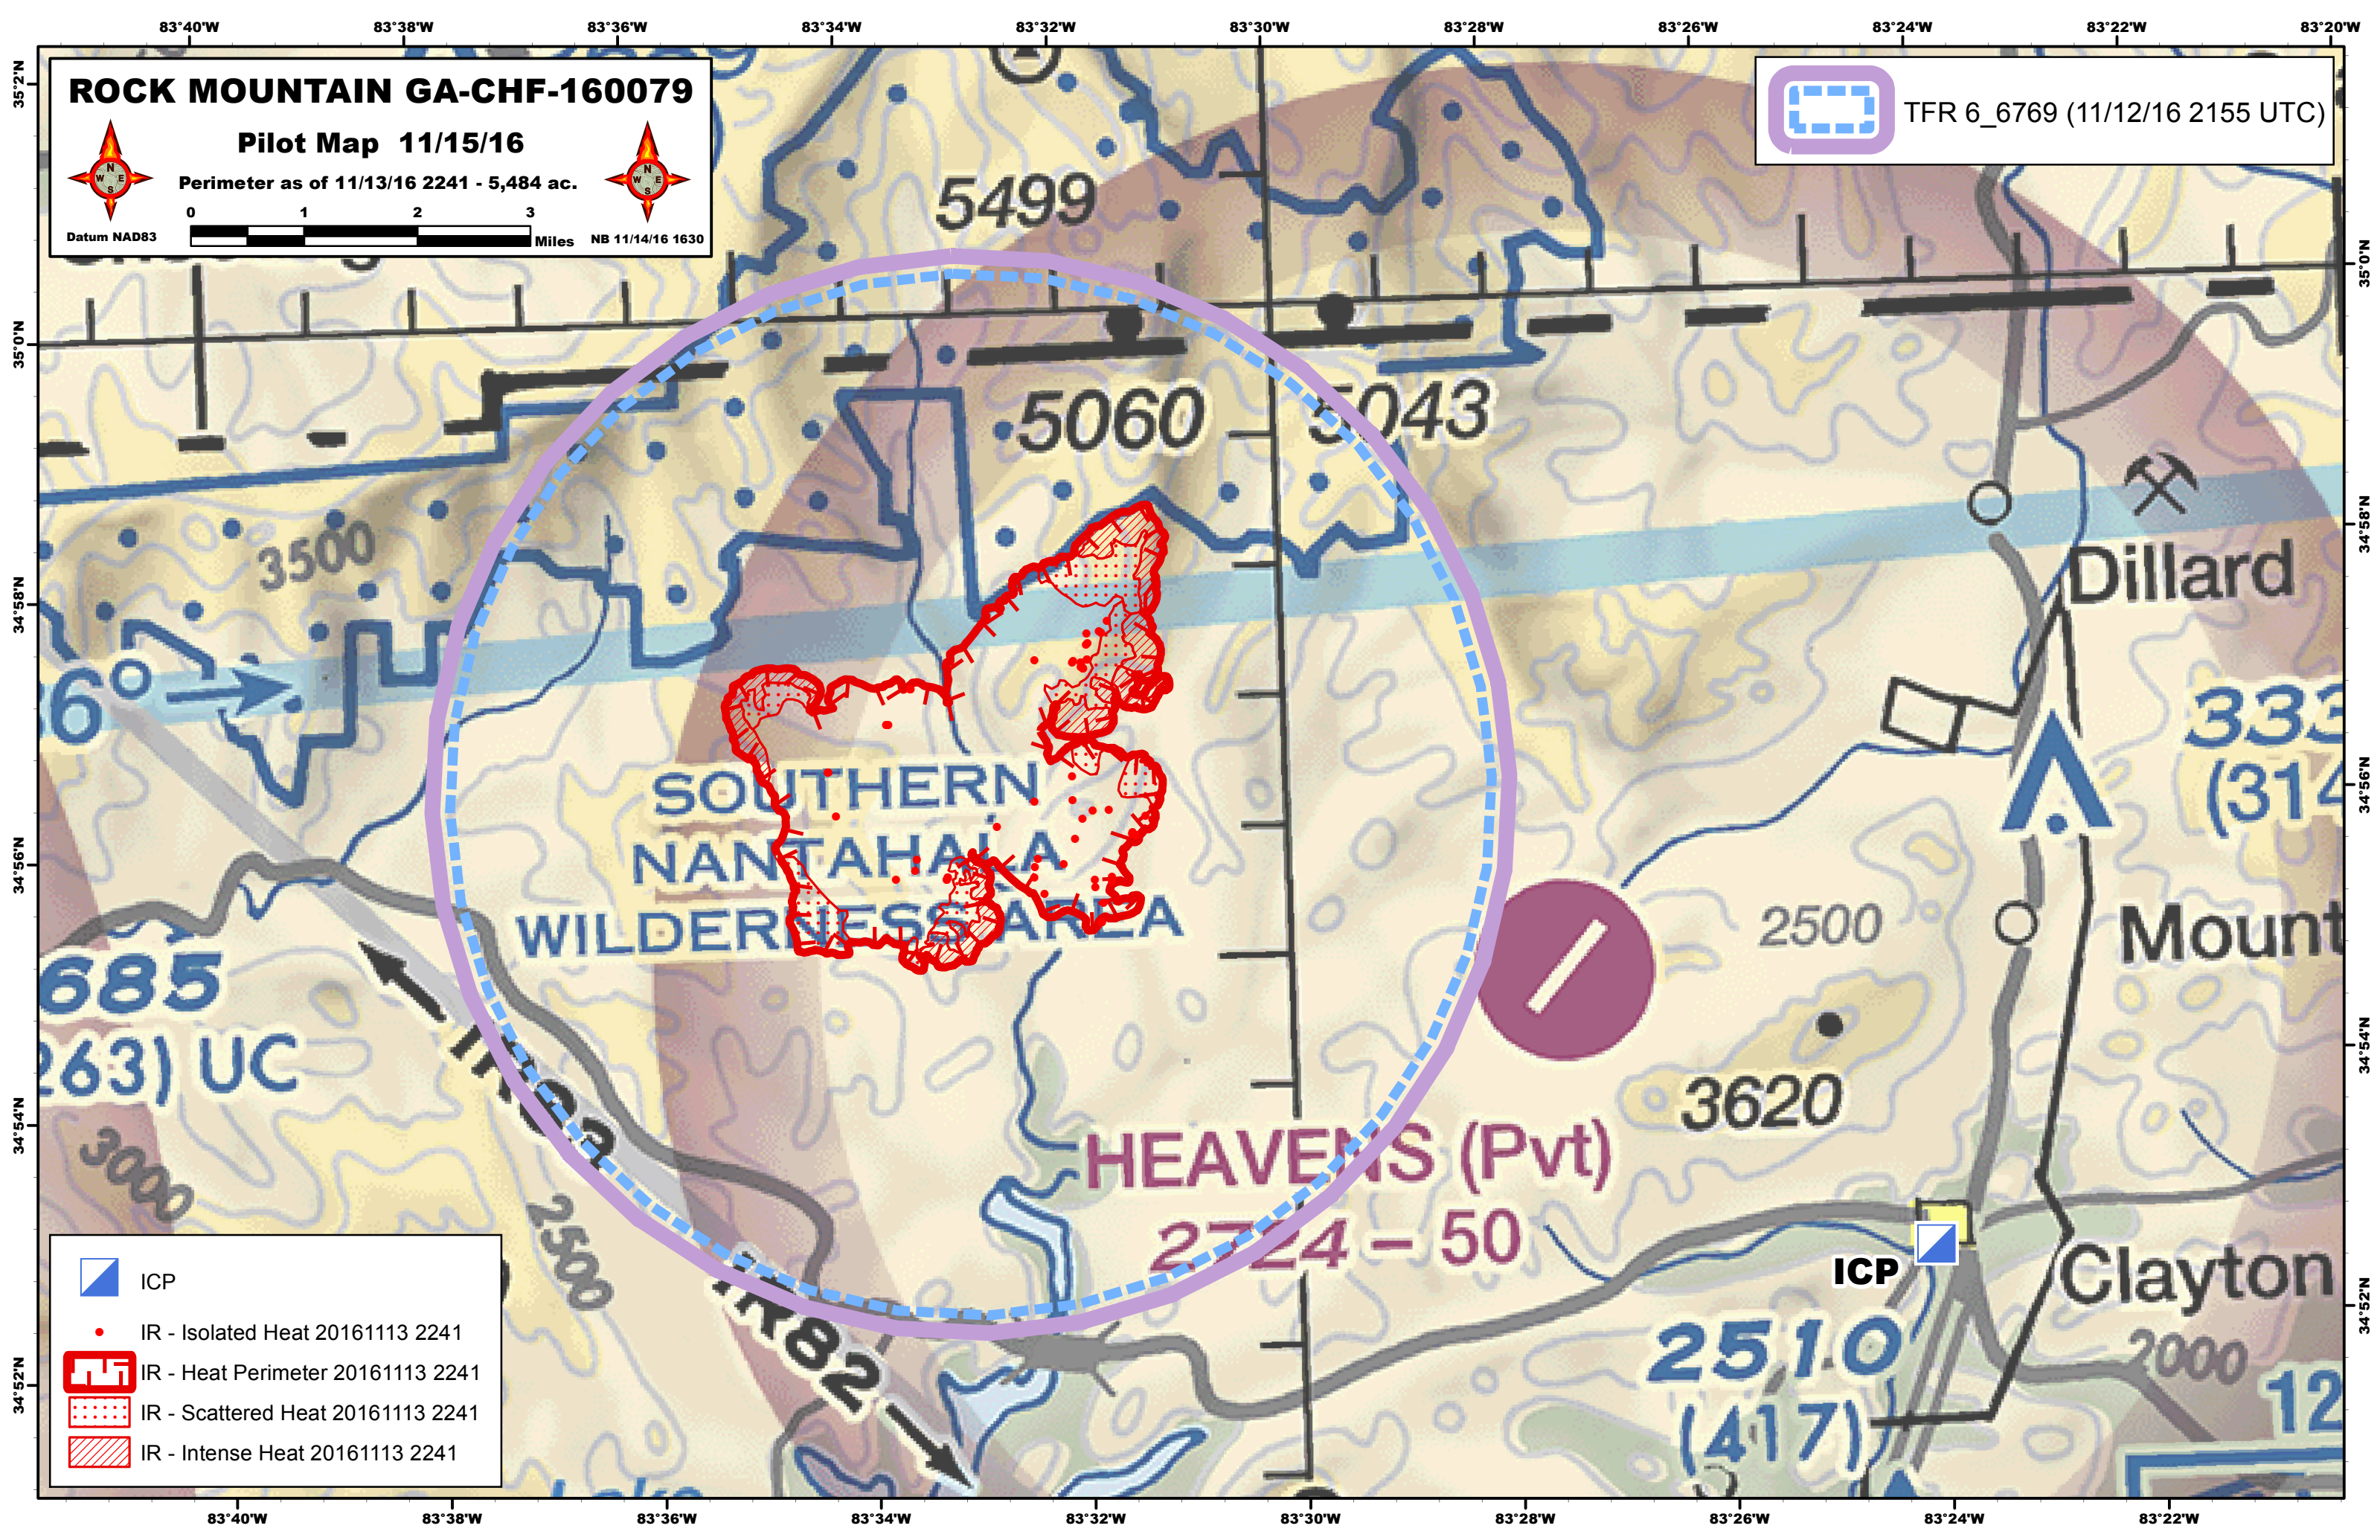

ROCK MOUNTAIN GA-CHF-160079

Pilot Map 11/15/16

Perimeter as of 11/13/16 2241 - 5,484 ac.

Datum NAD83

Miles NB 11/14/16 1630

TFR 6_6769 (11/12/16 2155 UTC)

- ICP
- IR - Isolated Heat 20161113 2241
- IR - Heat Perimeter 20161113 2241
- IR - Scattered Heat 20161113 2241
- IR - Intense Heat 20161113 2241