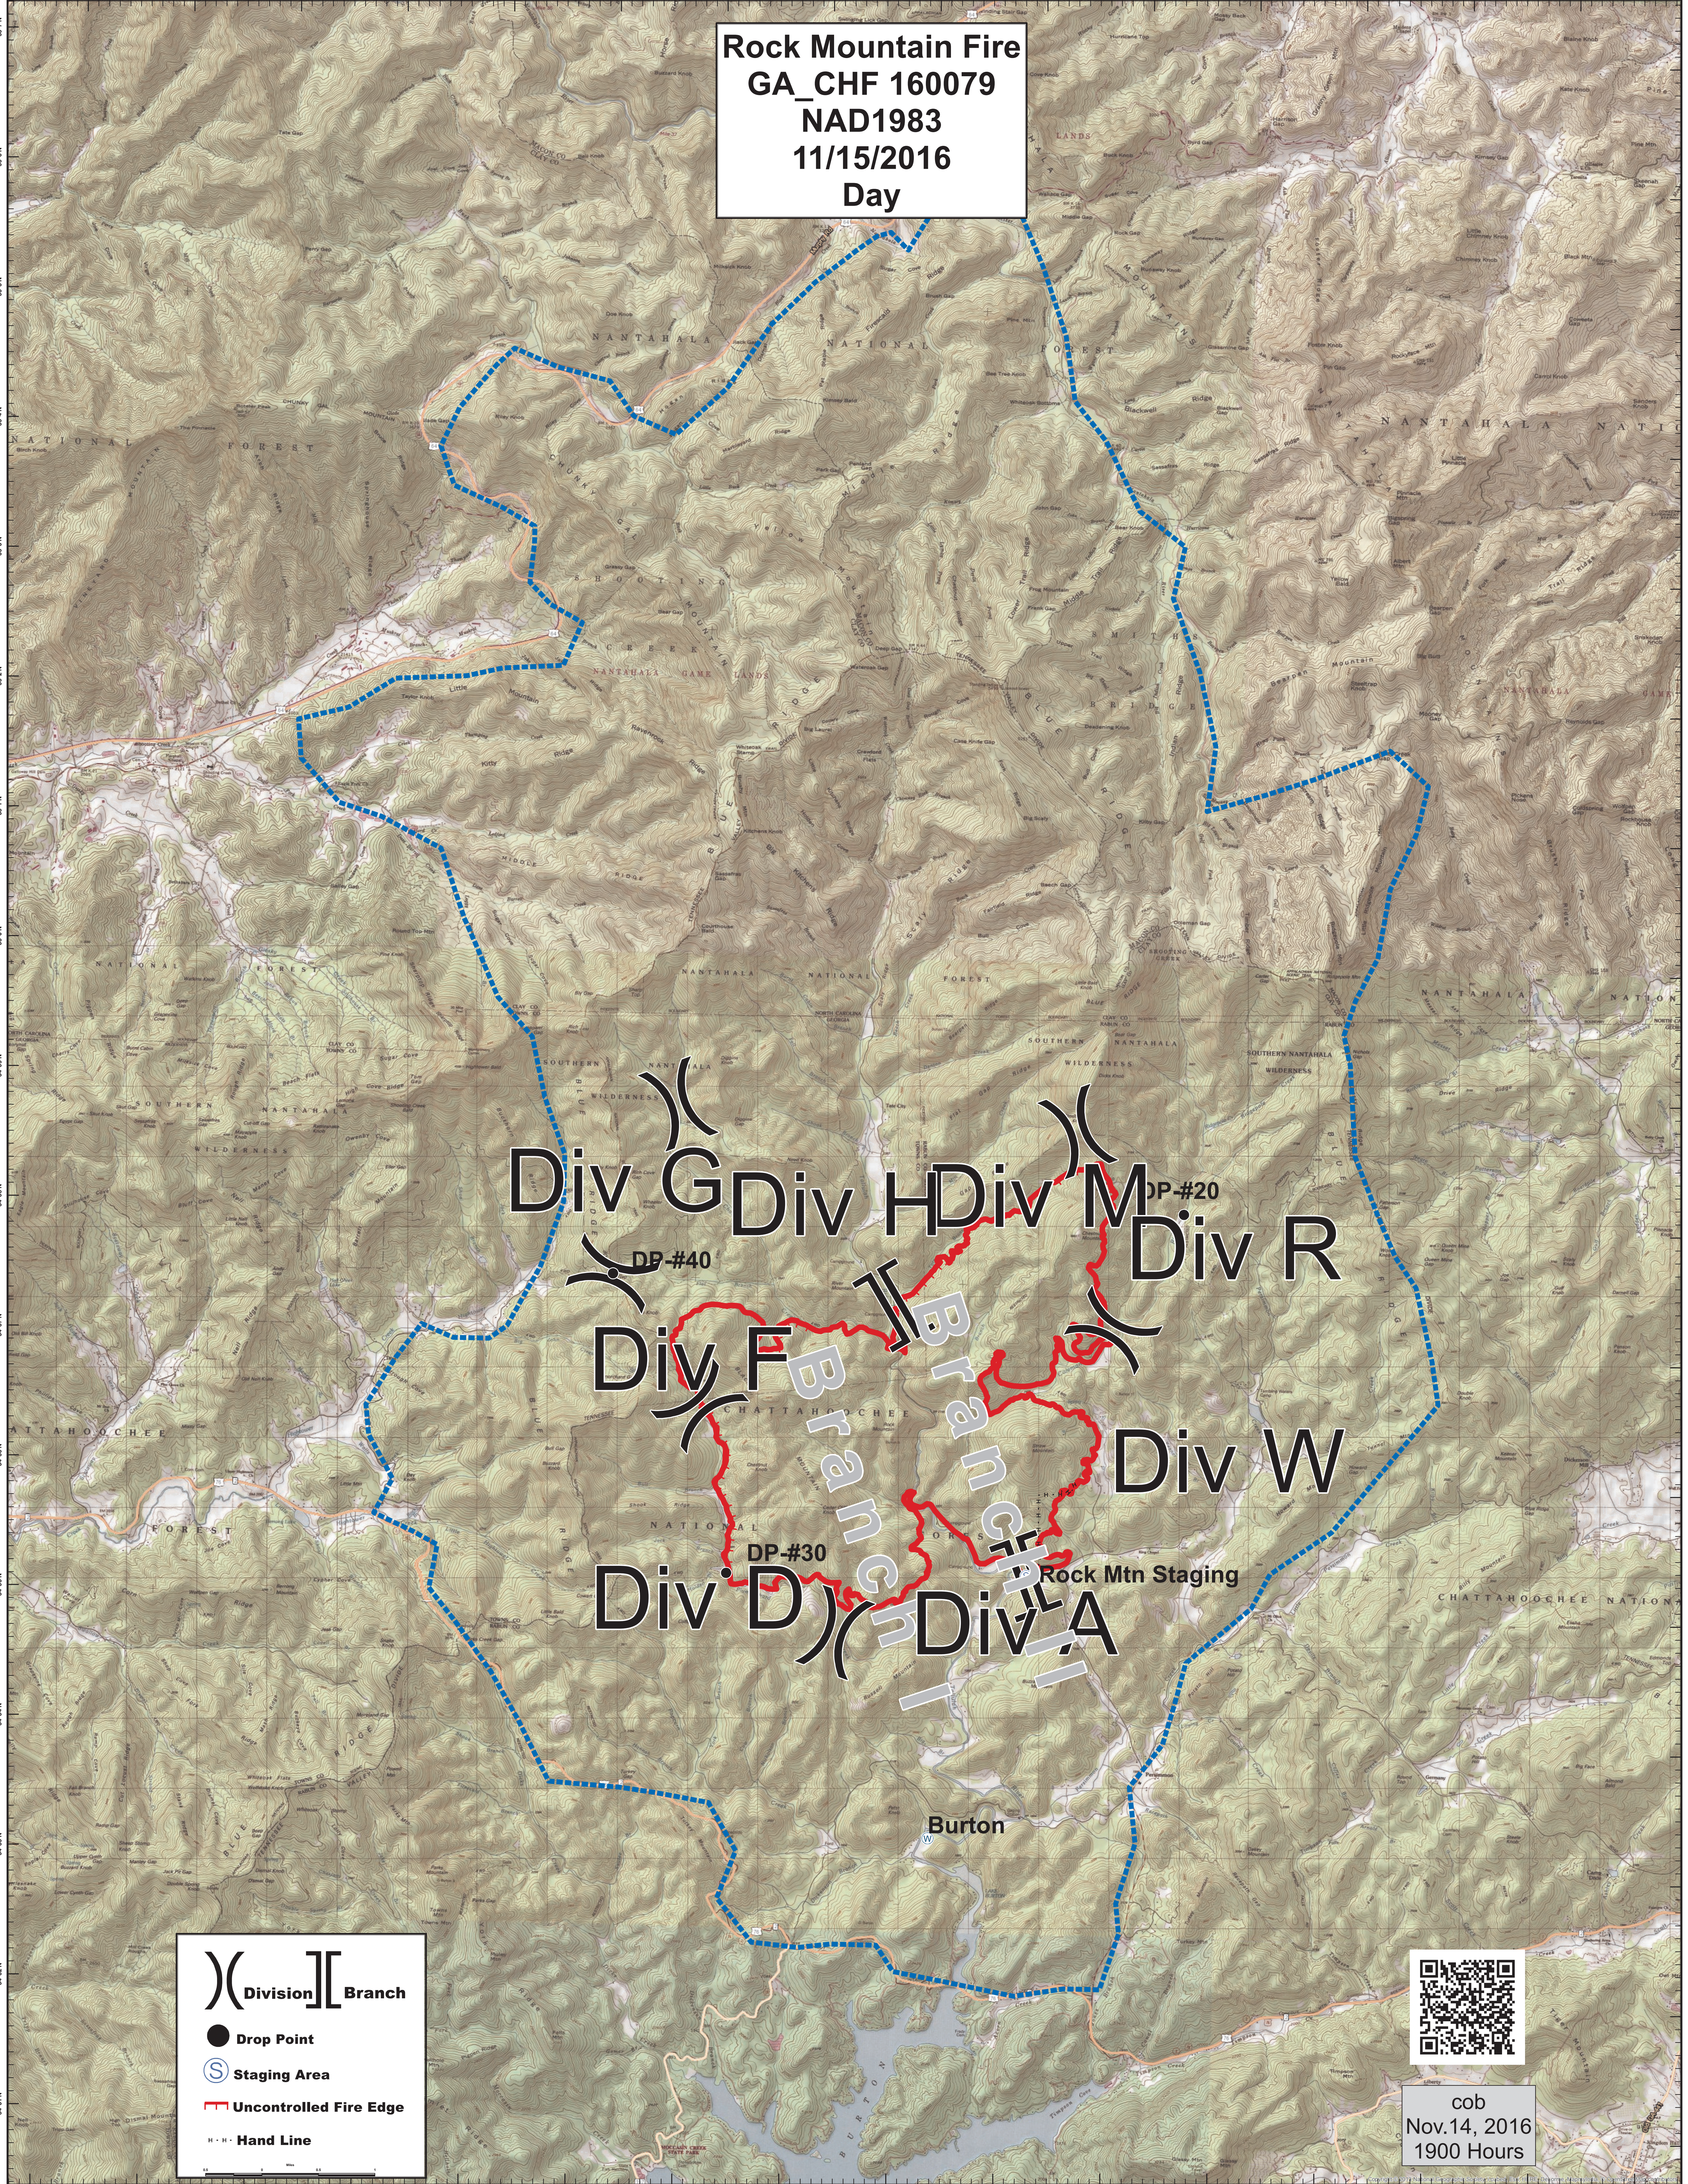

Rock Mountain Fire
GA_CHF 160079
NAD1983
11/15/2016
Day

Div G Div H Div M DP #20
Div R
Div F Branch I Branch II
Div W
Div D Div A
Rock Mtn Staging
Burton

(Division] Branch

● Drop Point

Ⓢ Staging Area

— Uncontrolled Fire Edge

H · H · Hand Line

cob
Nov. 14, 2016
1900 Hours