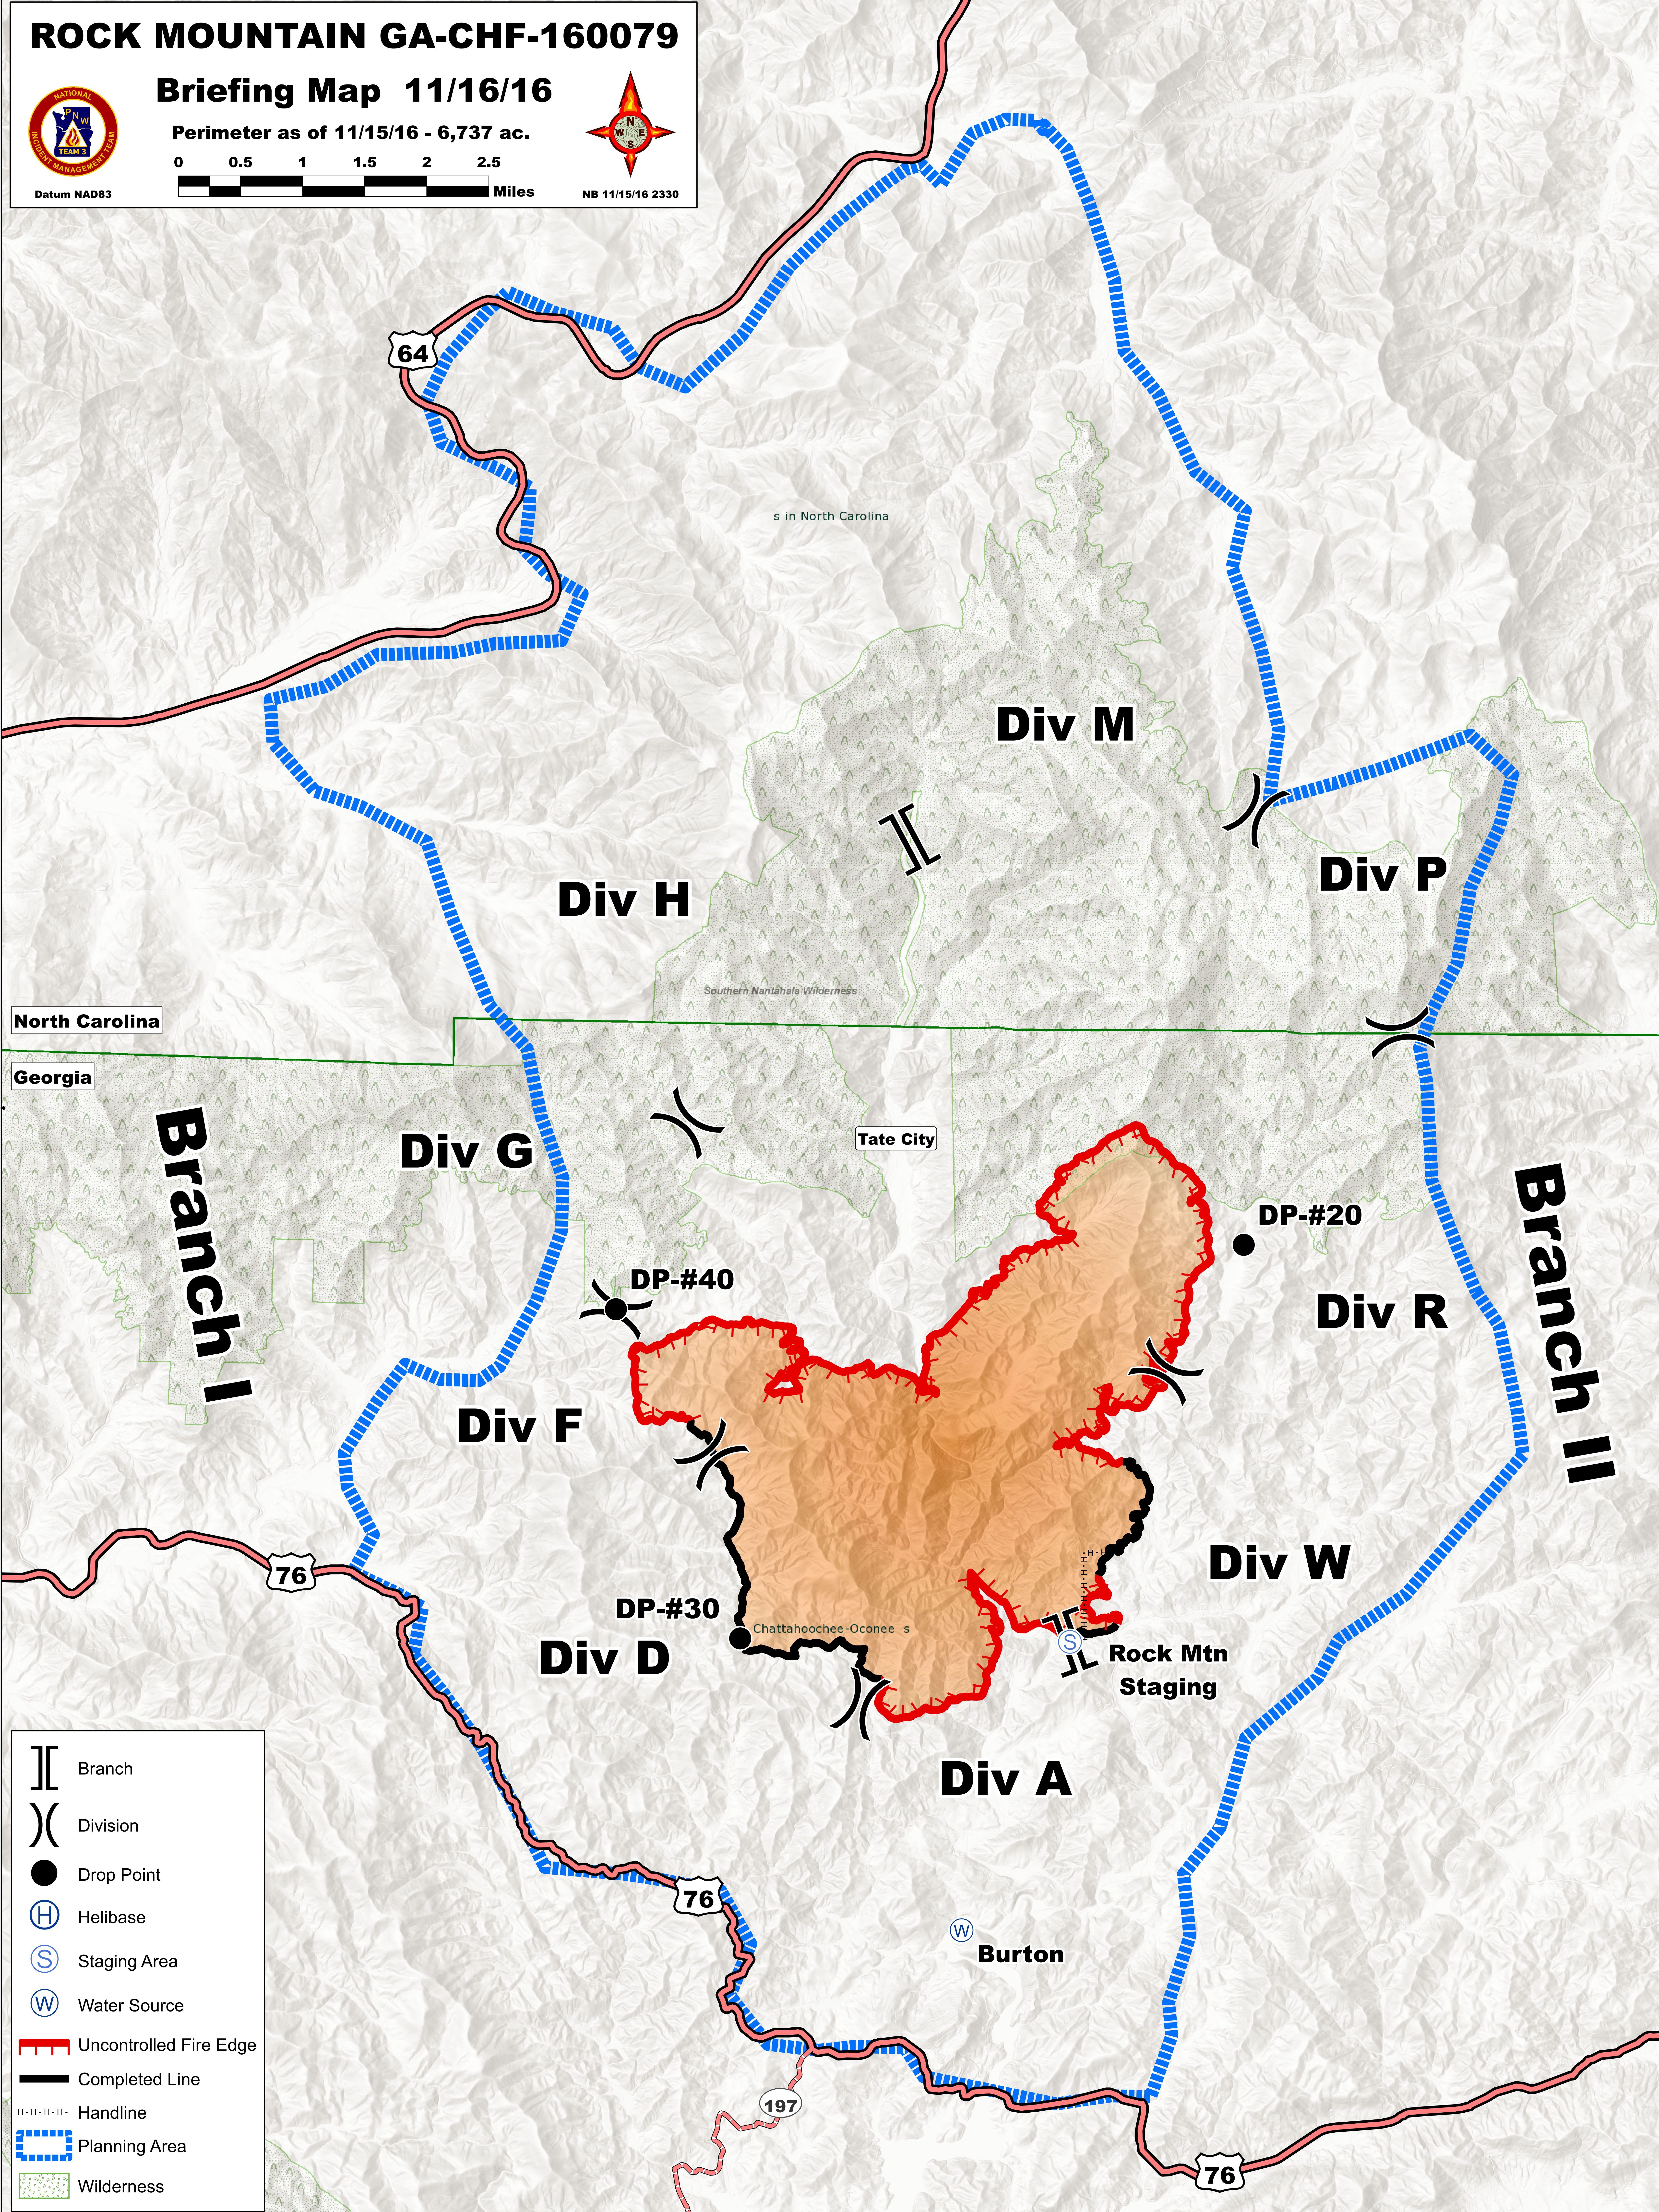

ROCK MOUNTAIN GA-CHF-160079

Briefing Map 11/16/16

Perimeter as of 11/15/16 - 6,737 ac.

NB 11/15/16 2330

Datum NAD83

North Carolina

Georgia

s in North Carolina

Southern Nantahala Wilderness

Tate City

Chattahoochee-Oconee s

- Branch
- Division
- Drop Point
- Helibase
- Staging Area
- Water Source
- Uncontrolled Fire Edge
- Completed Line
- Handline
- Planning Area
- Wilderness

Branch I

Branch II

Div G

Div H

Div M

Div P

Div R

Div F

Div W

Div D

Div A

64

76

76

197

76