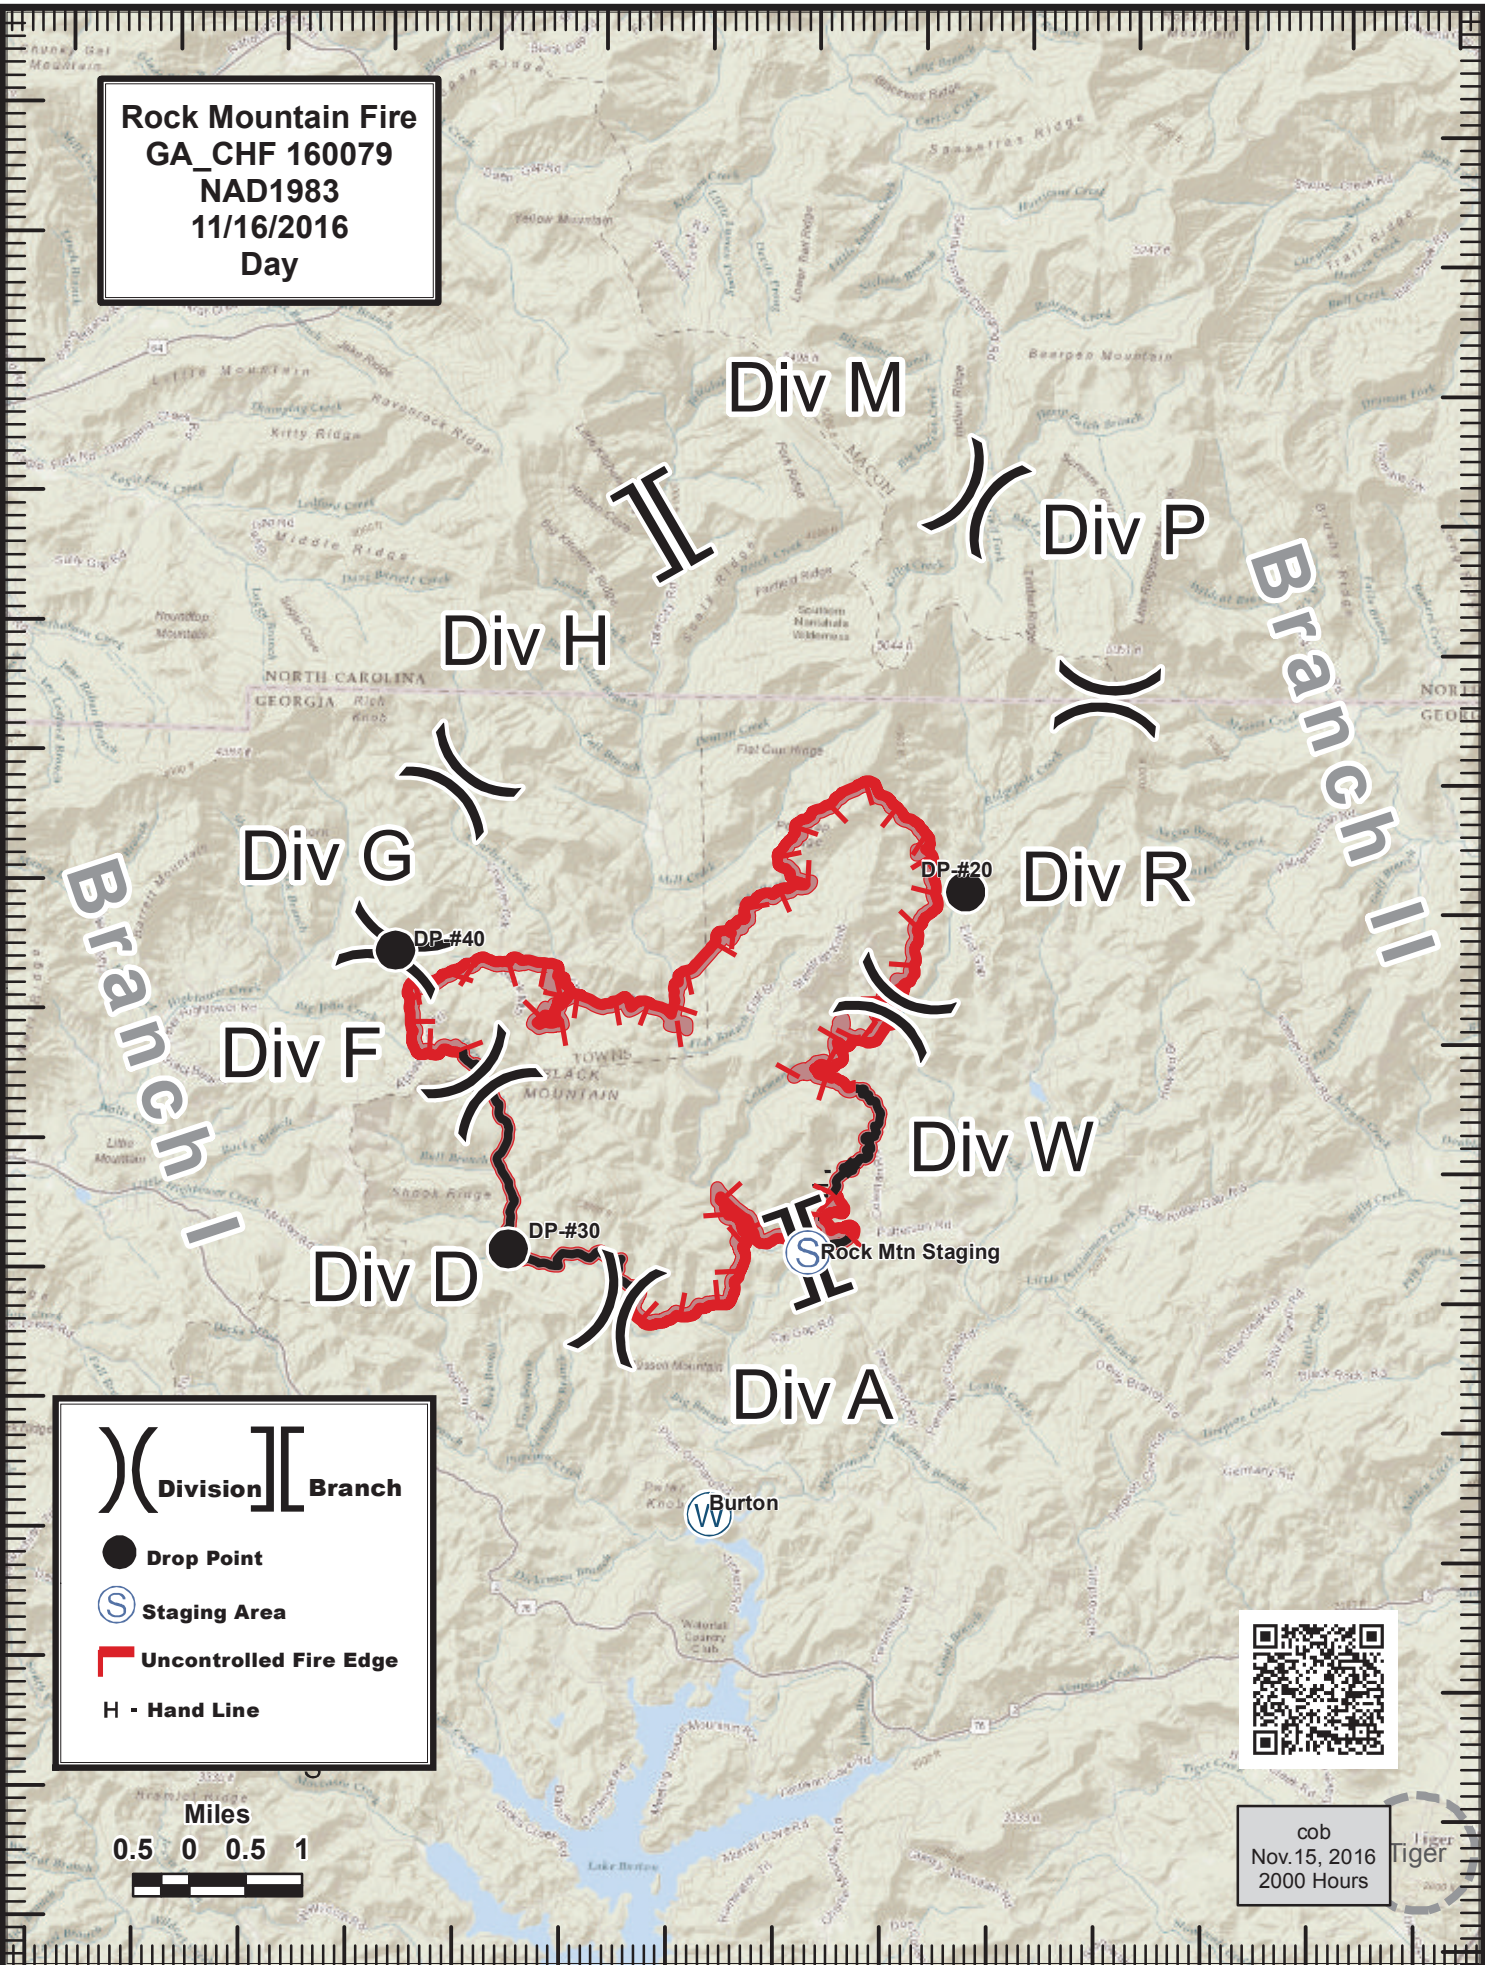

Rock Mountain Fire
GA_CHF 160079
NAD1983
11/16/2016
Day

 Division
  Branch

 Drop Point

 Staging Area

 Uncontrolled Fire Edge

 H - Hand Line

cob
Nov. 15, 2016
2000 Hours

Tiger