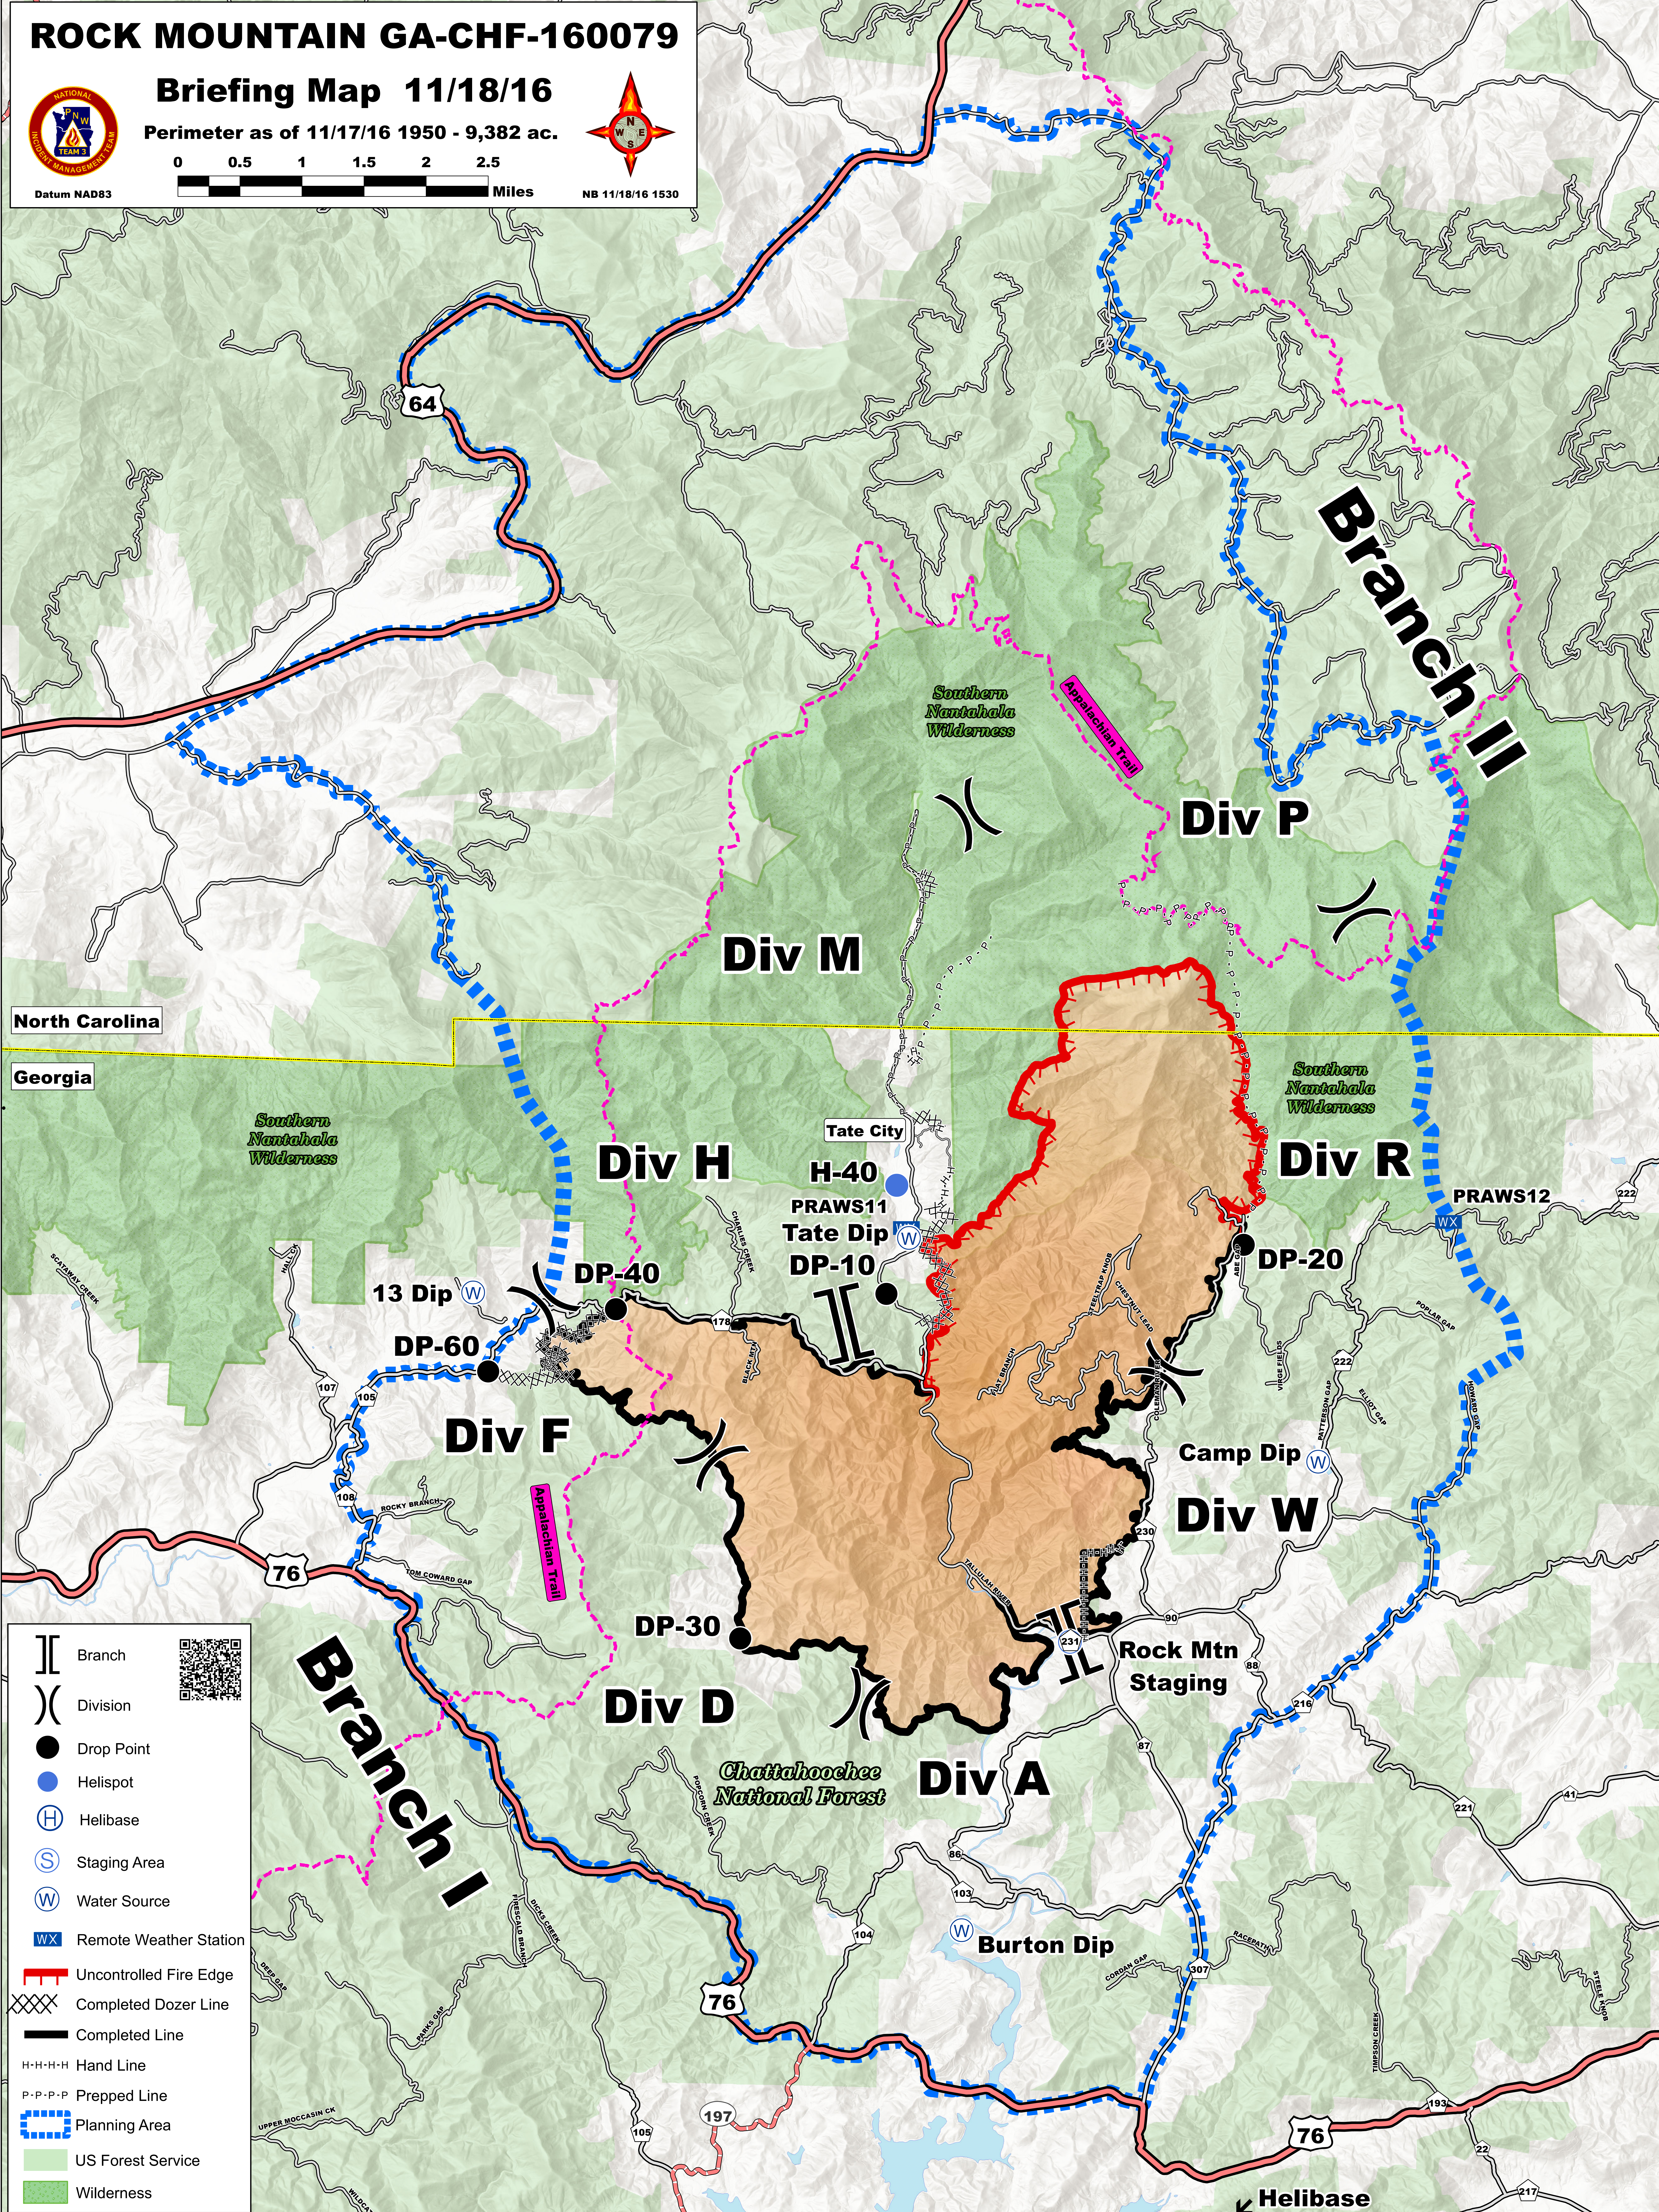

ROCK MOUNTAIN GA-CHF-160079

Briefing Map 11/18/16

Perimeter as of 11/17/16 1950 - 9,382 ac.

NB 11/18/16 1530

North Carolina

Georgia

- Branch
- Division
- Drop Point
- Helispot
- Helibase
- Staging Area
- Water Source
- Remote Weather Station
- Uncontrolled Fire Edge
- Completed Dozer Line
- Completed Line
- Hand Line
- Prepped Line
- Planning Area
- US Forest Service
- Wilderness

Helibase