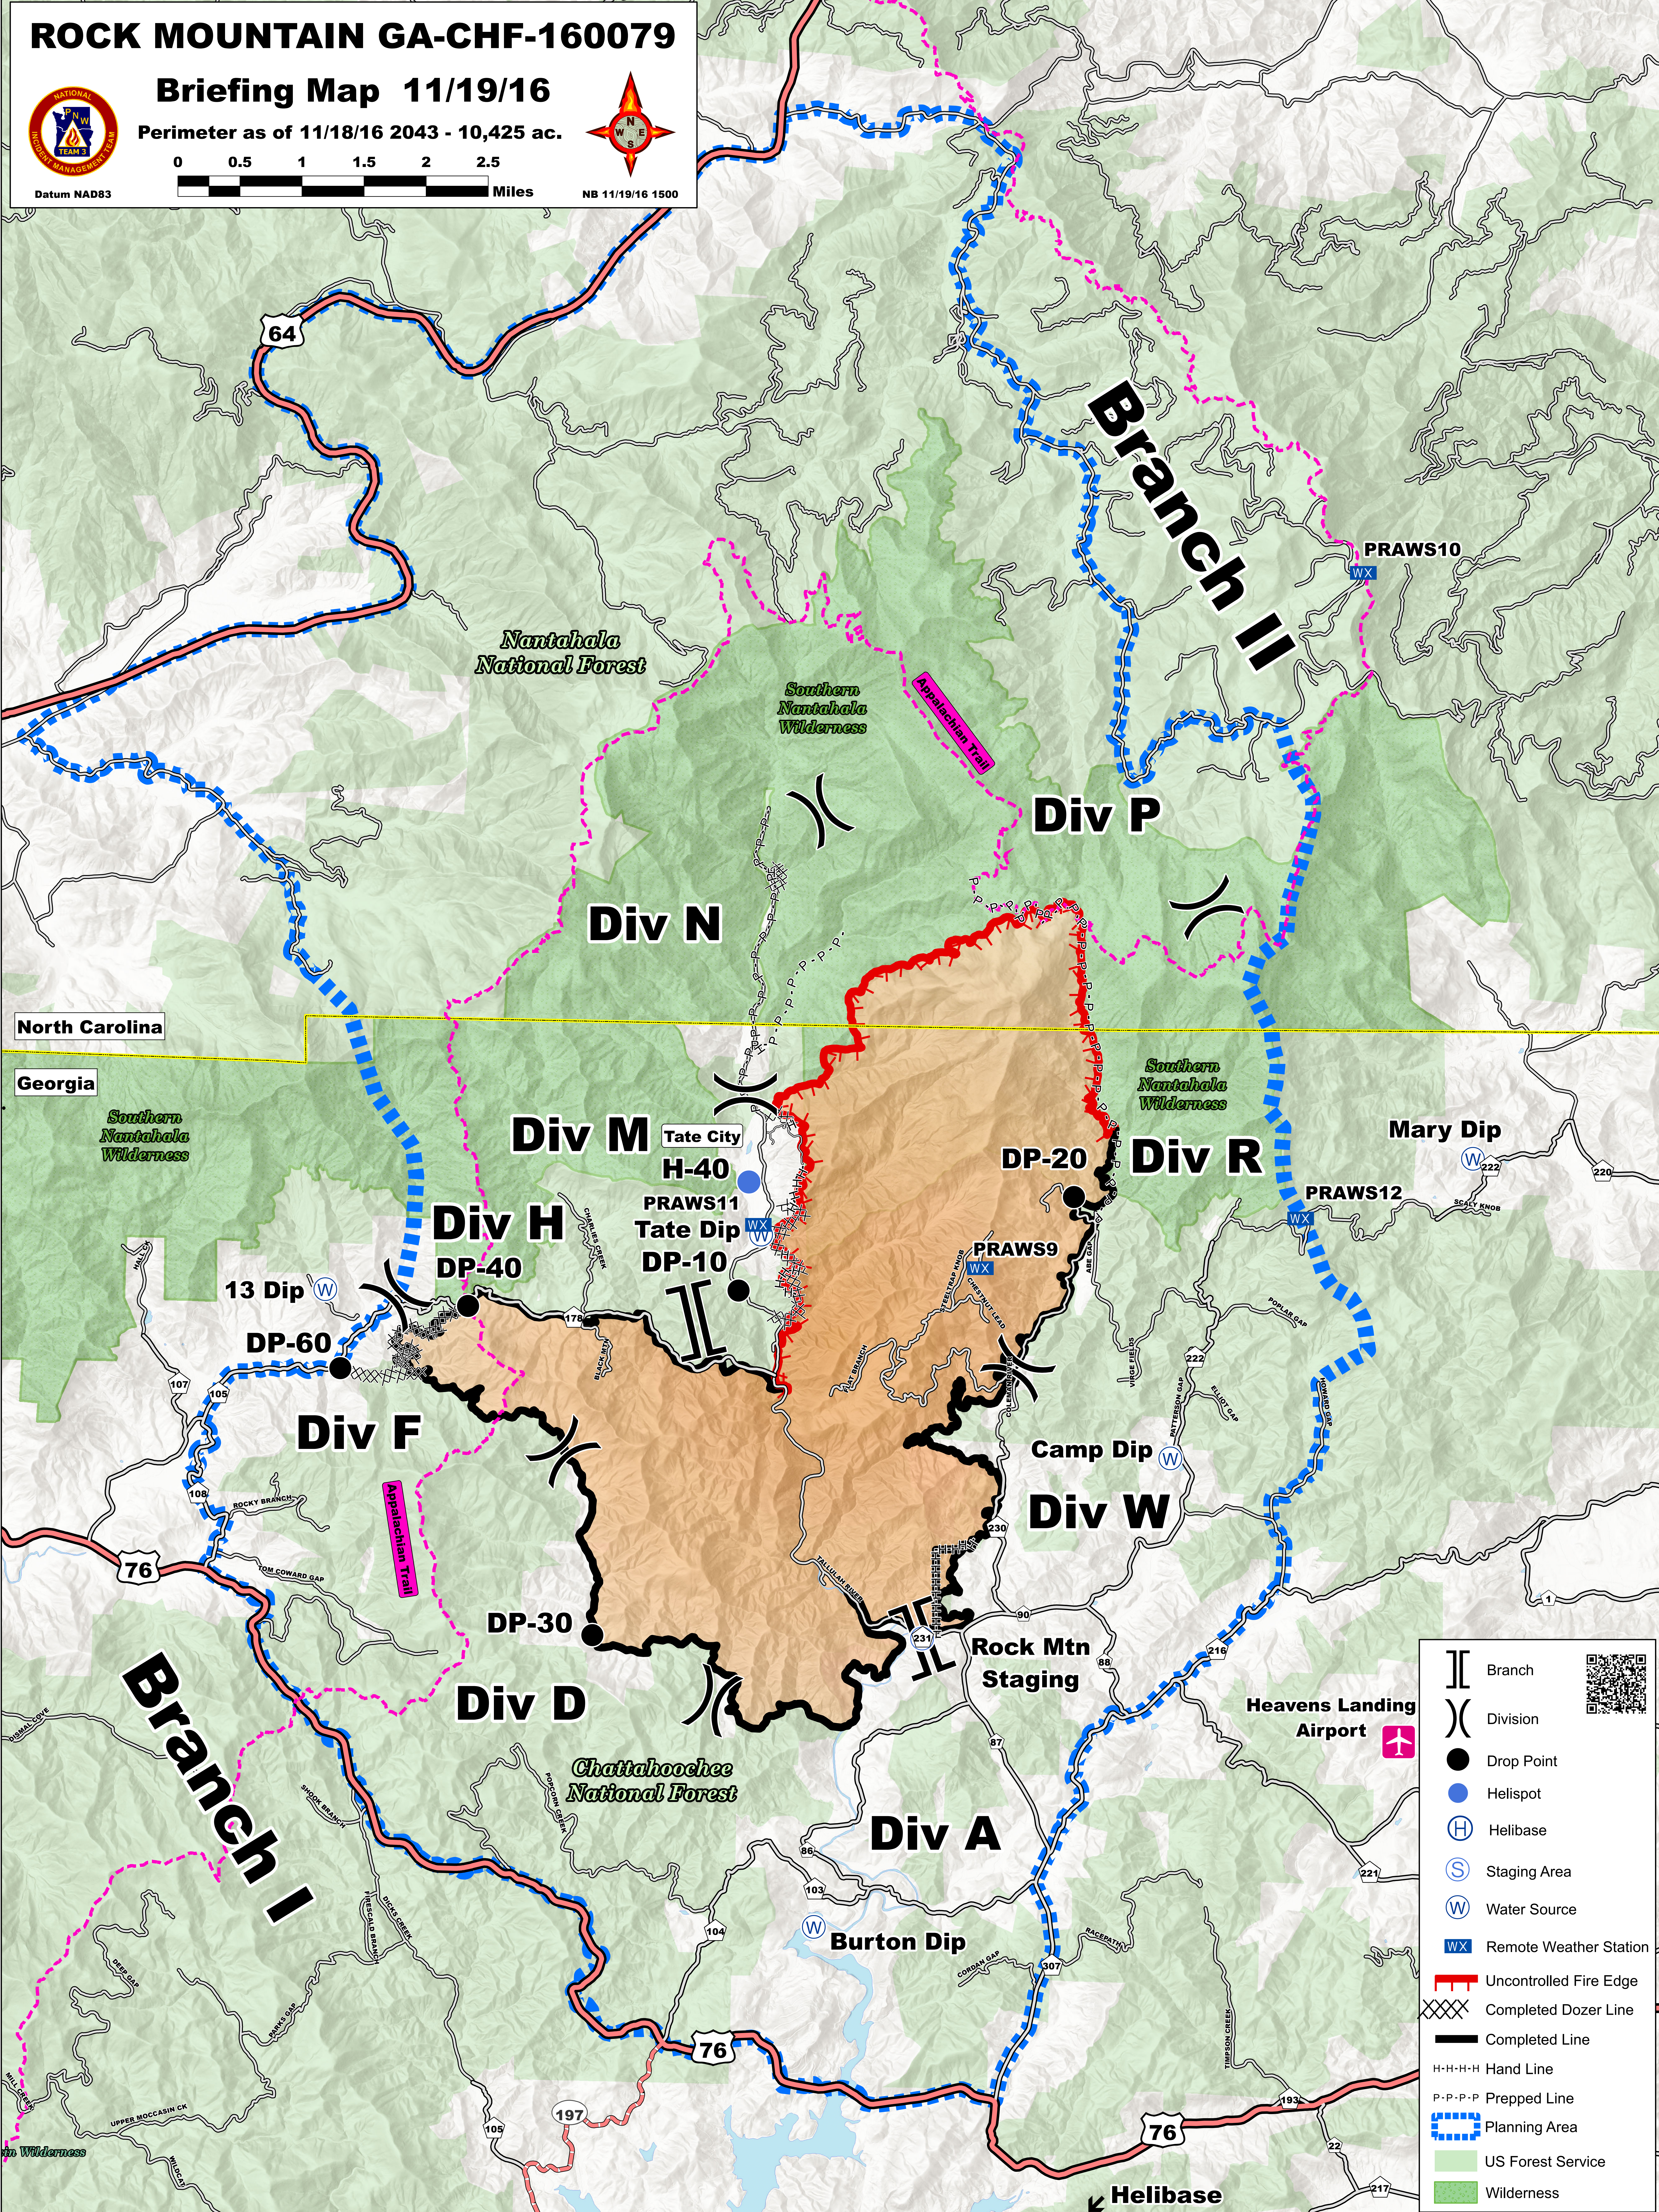

# ROCK MOUNTAIN GA-CHF-160079

## Briefing Map 11/19/16

Perimeter as of 11/18/16 2043 - 10,425 ac.

Datum NAD83

NB 11/19/16 1500

	Branch	
	Division	
	Drop Point	
	Helispot	
	Helibase	
	Staging Area	
	Water Source	
	Remote Weather Station	
	Uncontrolled Fire Edge	
	Completed Dozer Line	
	Completed Line	
	Hand Line	
	Prepped Line	
	Planning Area	
	US Forest Service	
	Wilderness	