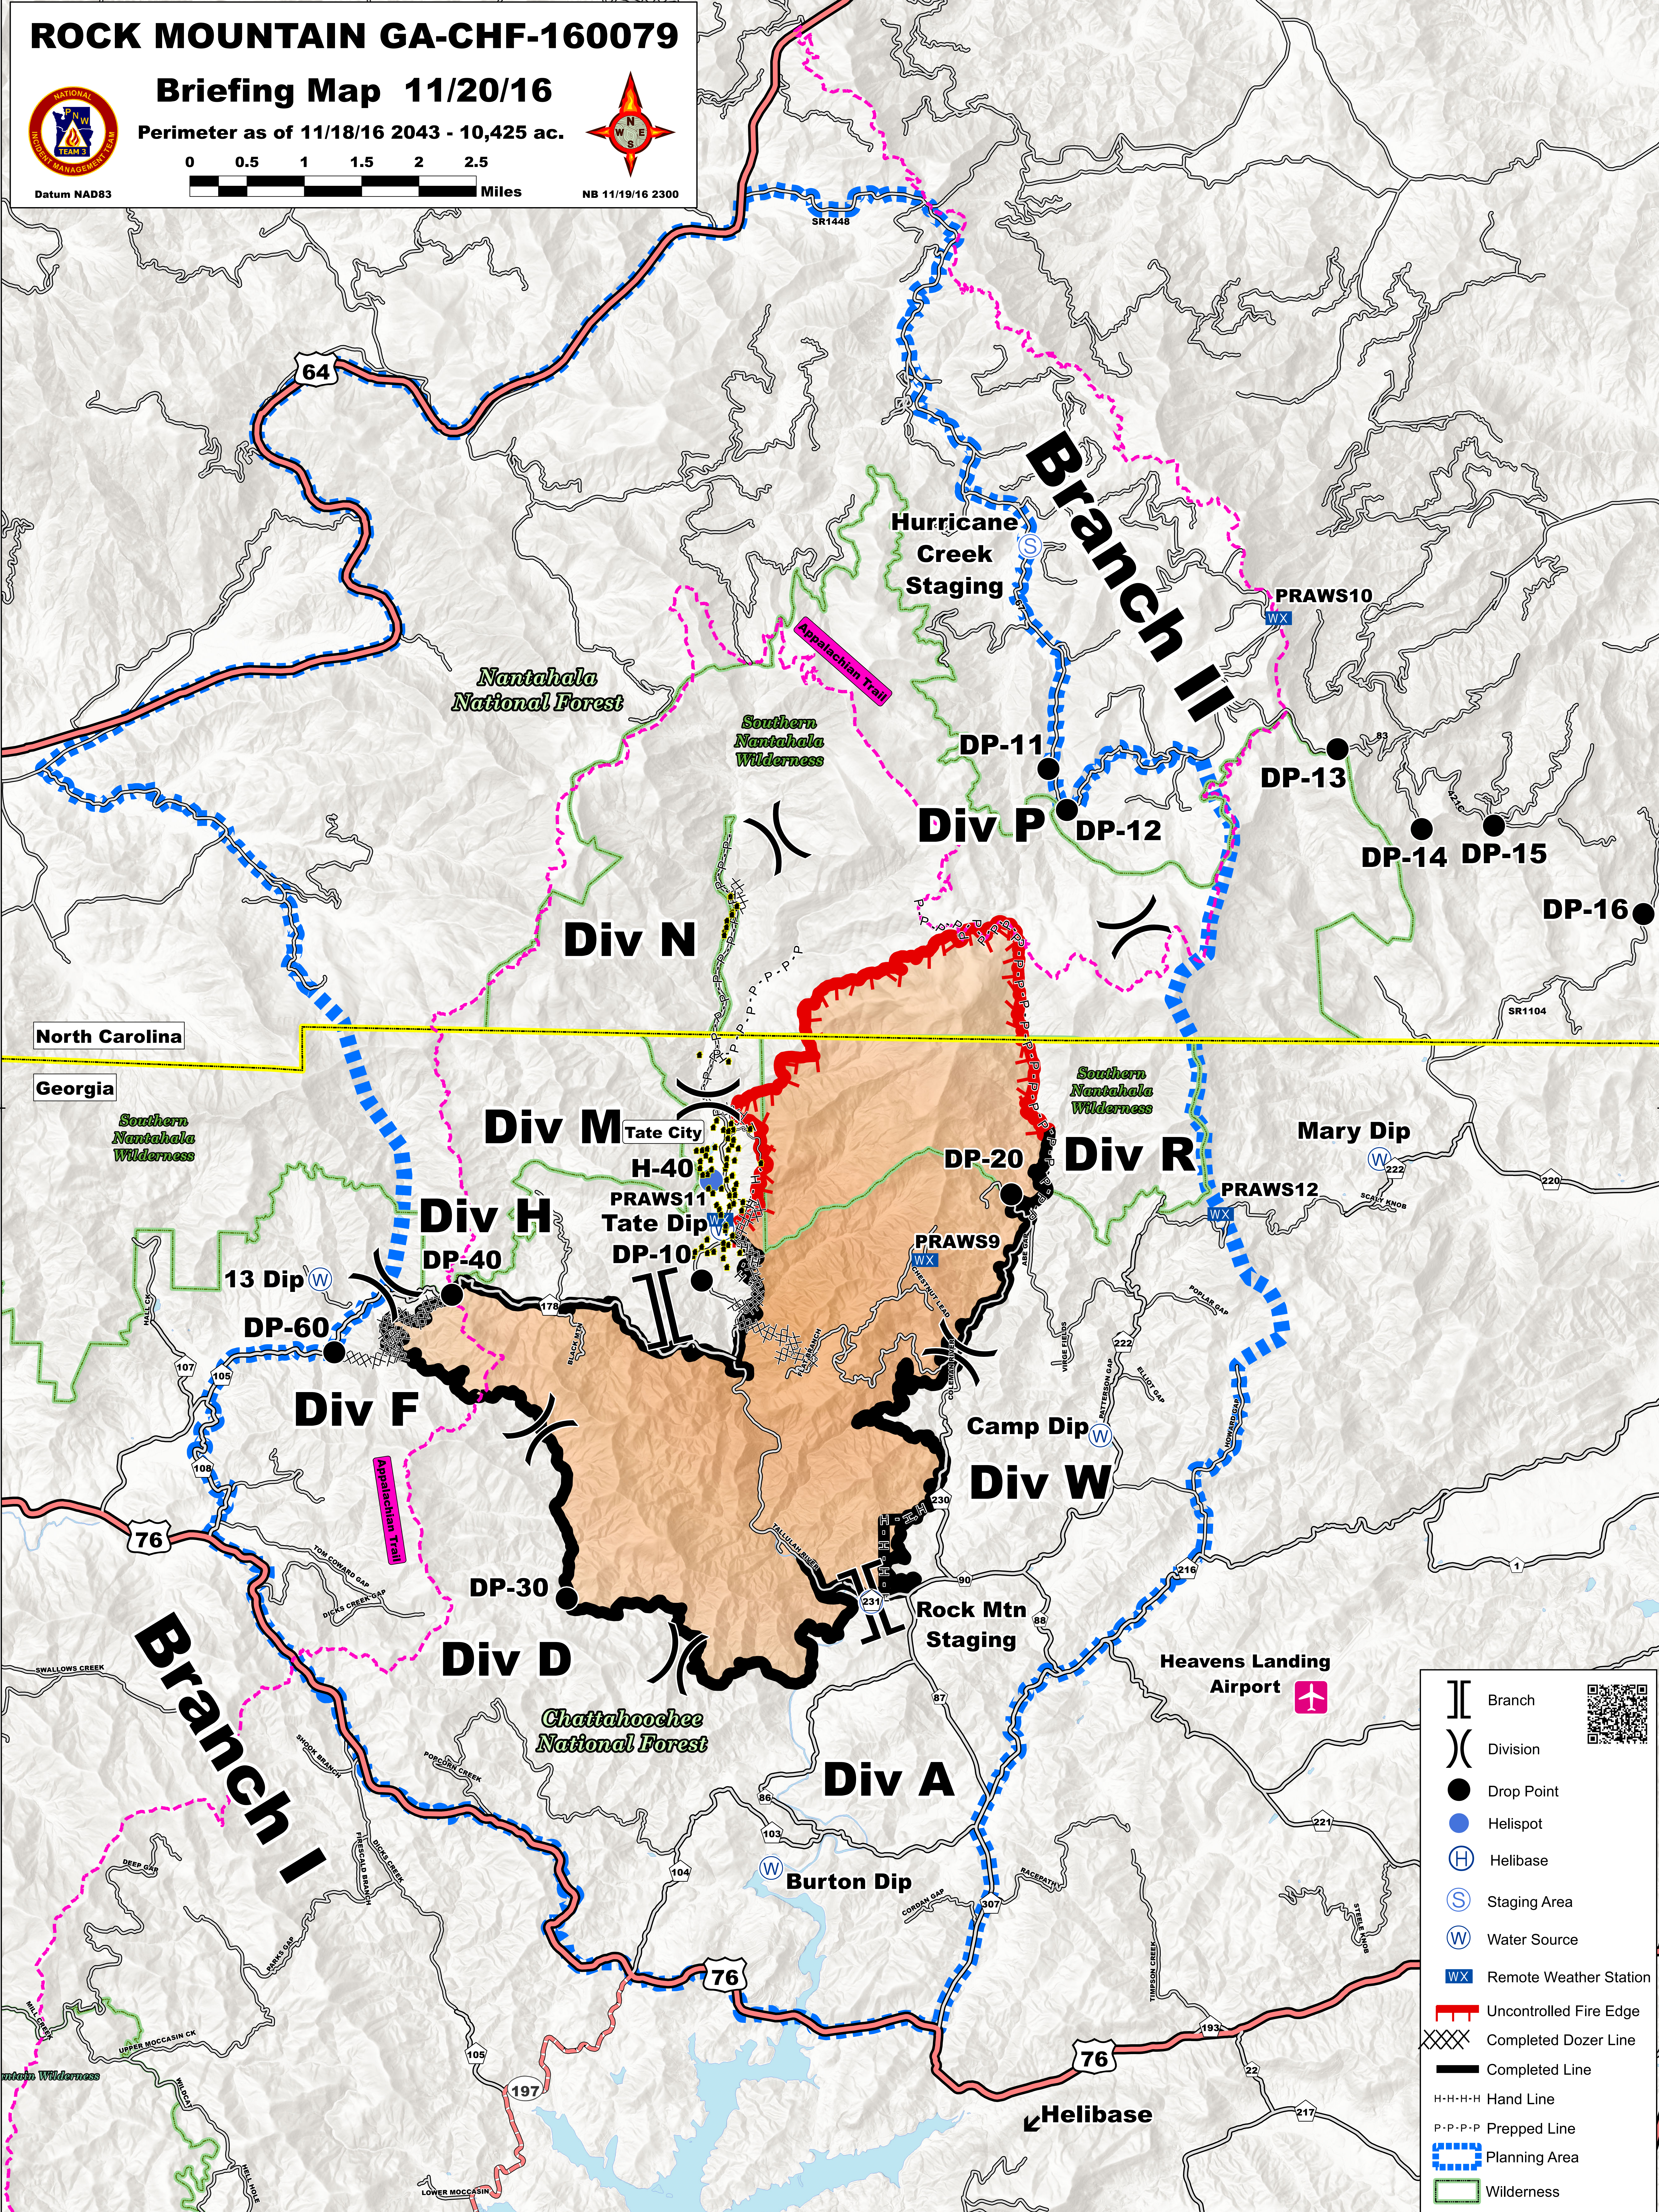

ROCK MOUNTAIN GA-CHF-160079

Briefing Map 11/20/16

Perimeter as of 11/18/16 2043 - 10,425 ac.

0 0.5 1 1.5 2 2.5 Miles

Datum NAD83

NB 11/19/16 2300

	Branch	
	Division	
	Drop Point	
	Helispot	
	Helibase	
	Staging Area	
	Water Source	
	Remote Weather Station	
	Uncontrolled Fire Edge	
	Completed Dozer Line	
	Completed Line	
	Hand Line	
	Prepped Line	
	Planning Area	
	Wilderness	