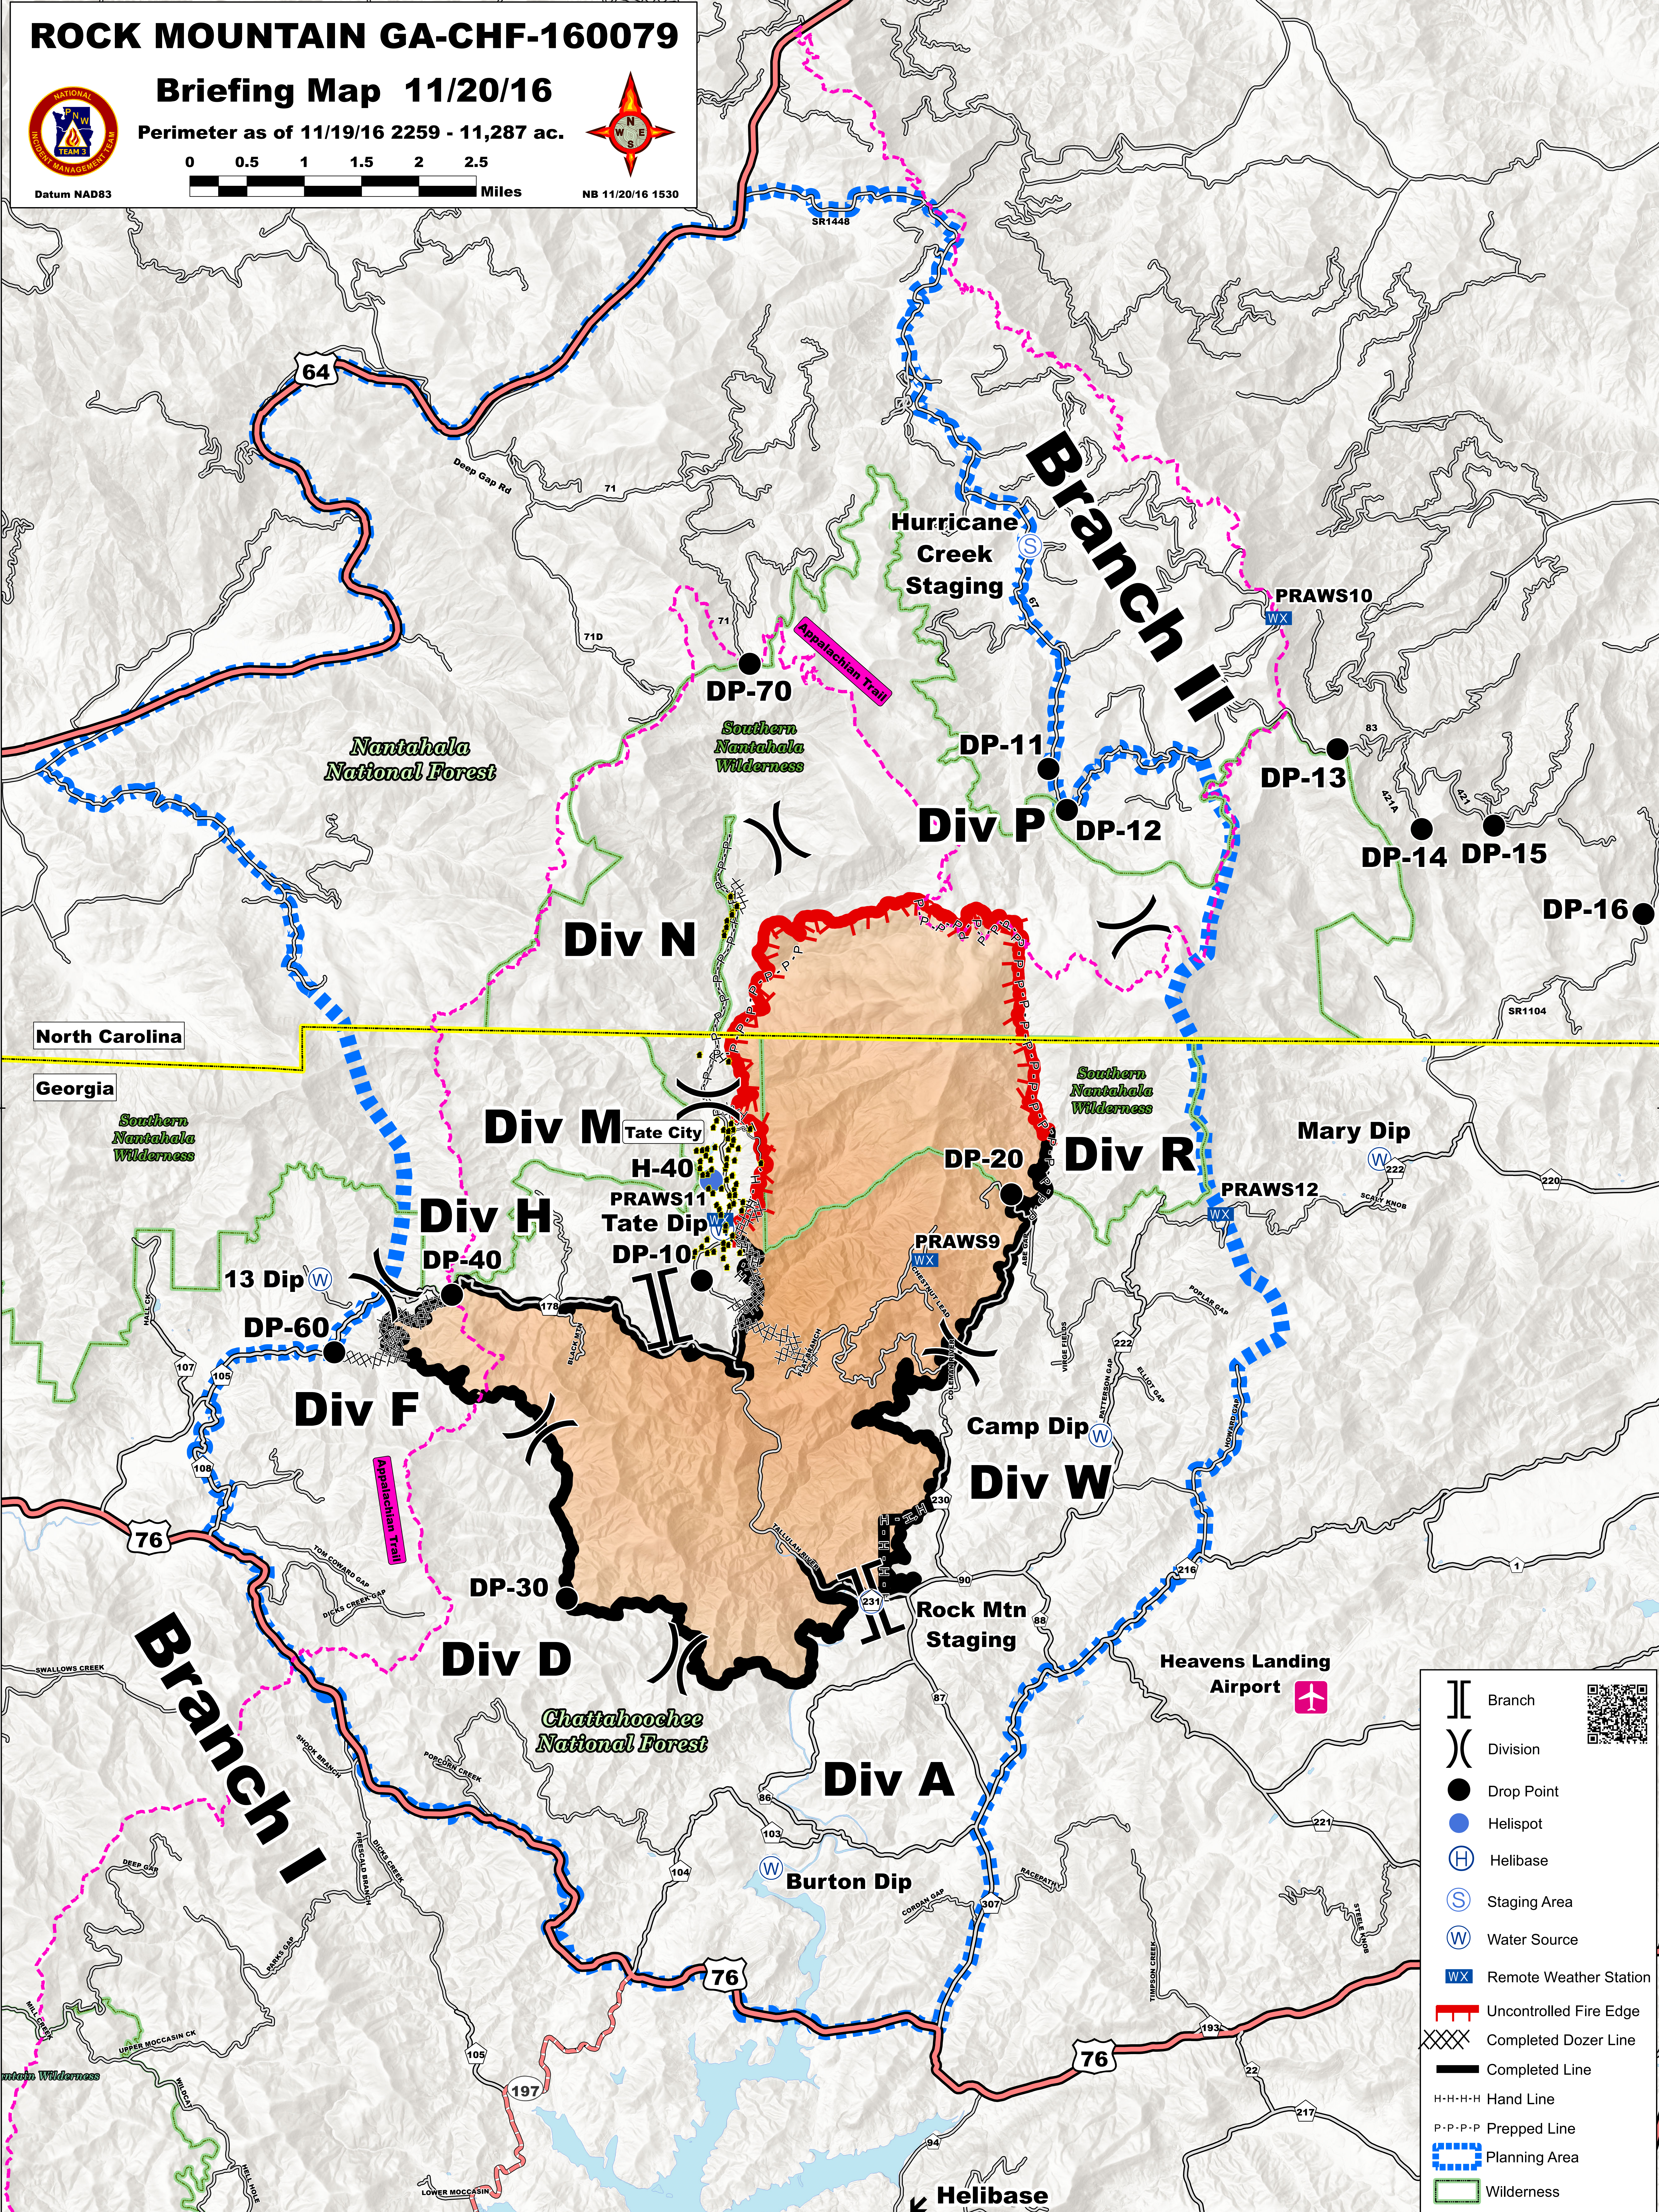

ROCK MOUNTAIN GA-CHF-160079

Briefing Map 11/20/16

Perimeter as of 11/19/16 2259 - 11,287 ac.

NB 11/20/16 1530

Datum NAD83

	Branch	
	Division	
	Drop Point	
	Helispot	
	Helibase	
	Staging Area	
	Water Source	
	Remote Weather Station	
	Uncontrolled Fire Edge	
	Completed Dozer Line	
	Completed Line	
	Hand Line	
	Prepped Line	
	Planning Area	
	Wilderness	