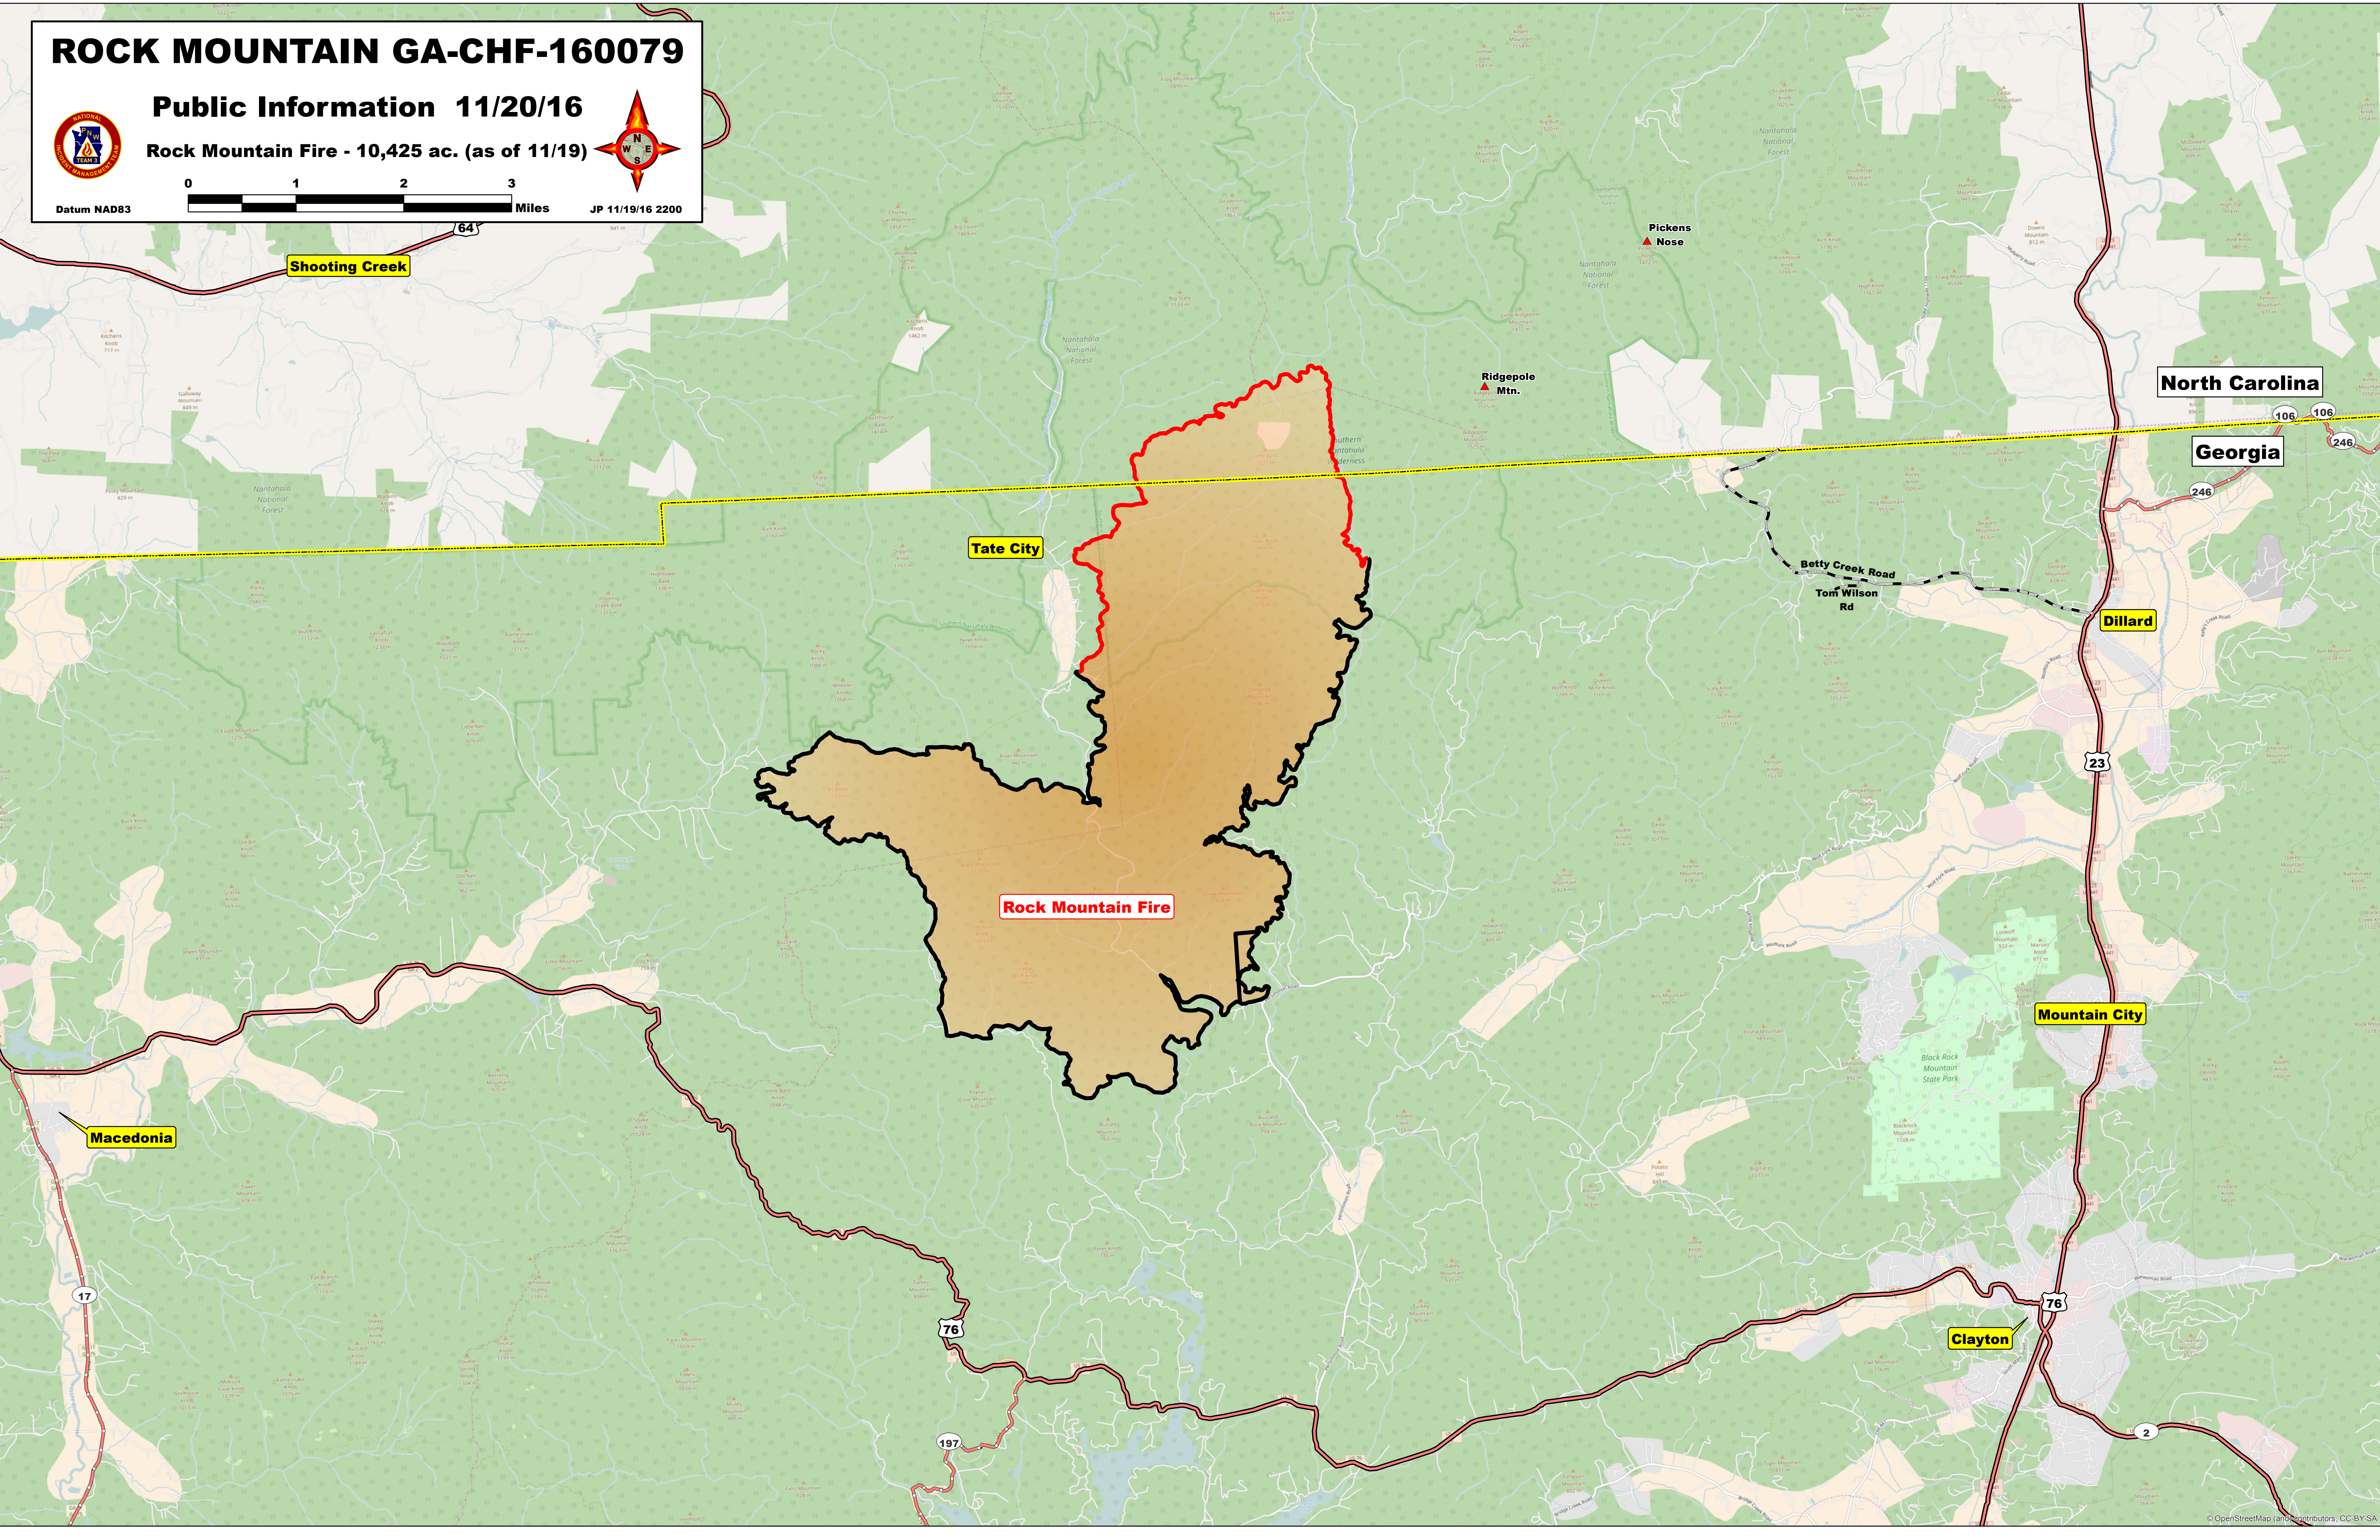

ROCK MOUNTAIN GA-CHF-160079

Public Information 11/20/16

Rock Mountain Fire - 10,425 ac. (as of 11/19)

Datum NAD83

JP 11/19/16 2200

Shooting Creek

Pickens Nose

Ridgepole Mtn.

North Carolina

Georgia

Tate City

Betty Creek Road

Tom Wilson Rd

Dillard

Rock Mountain Fire

Mountain City