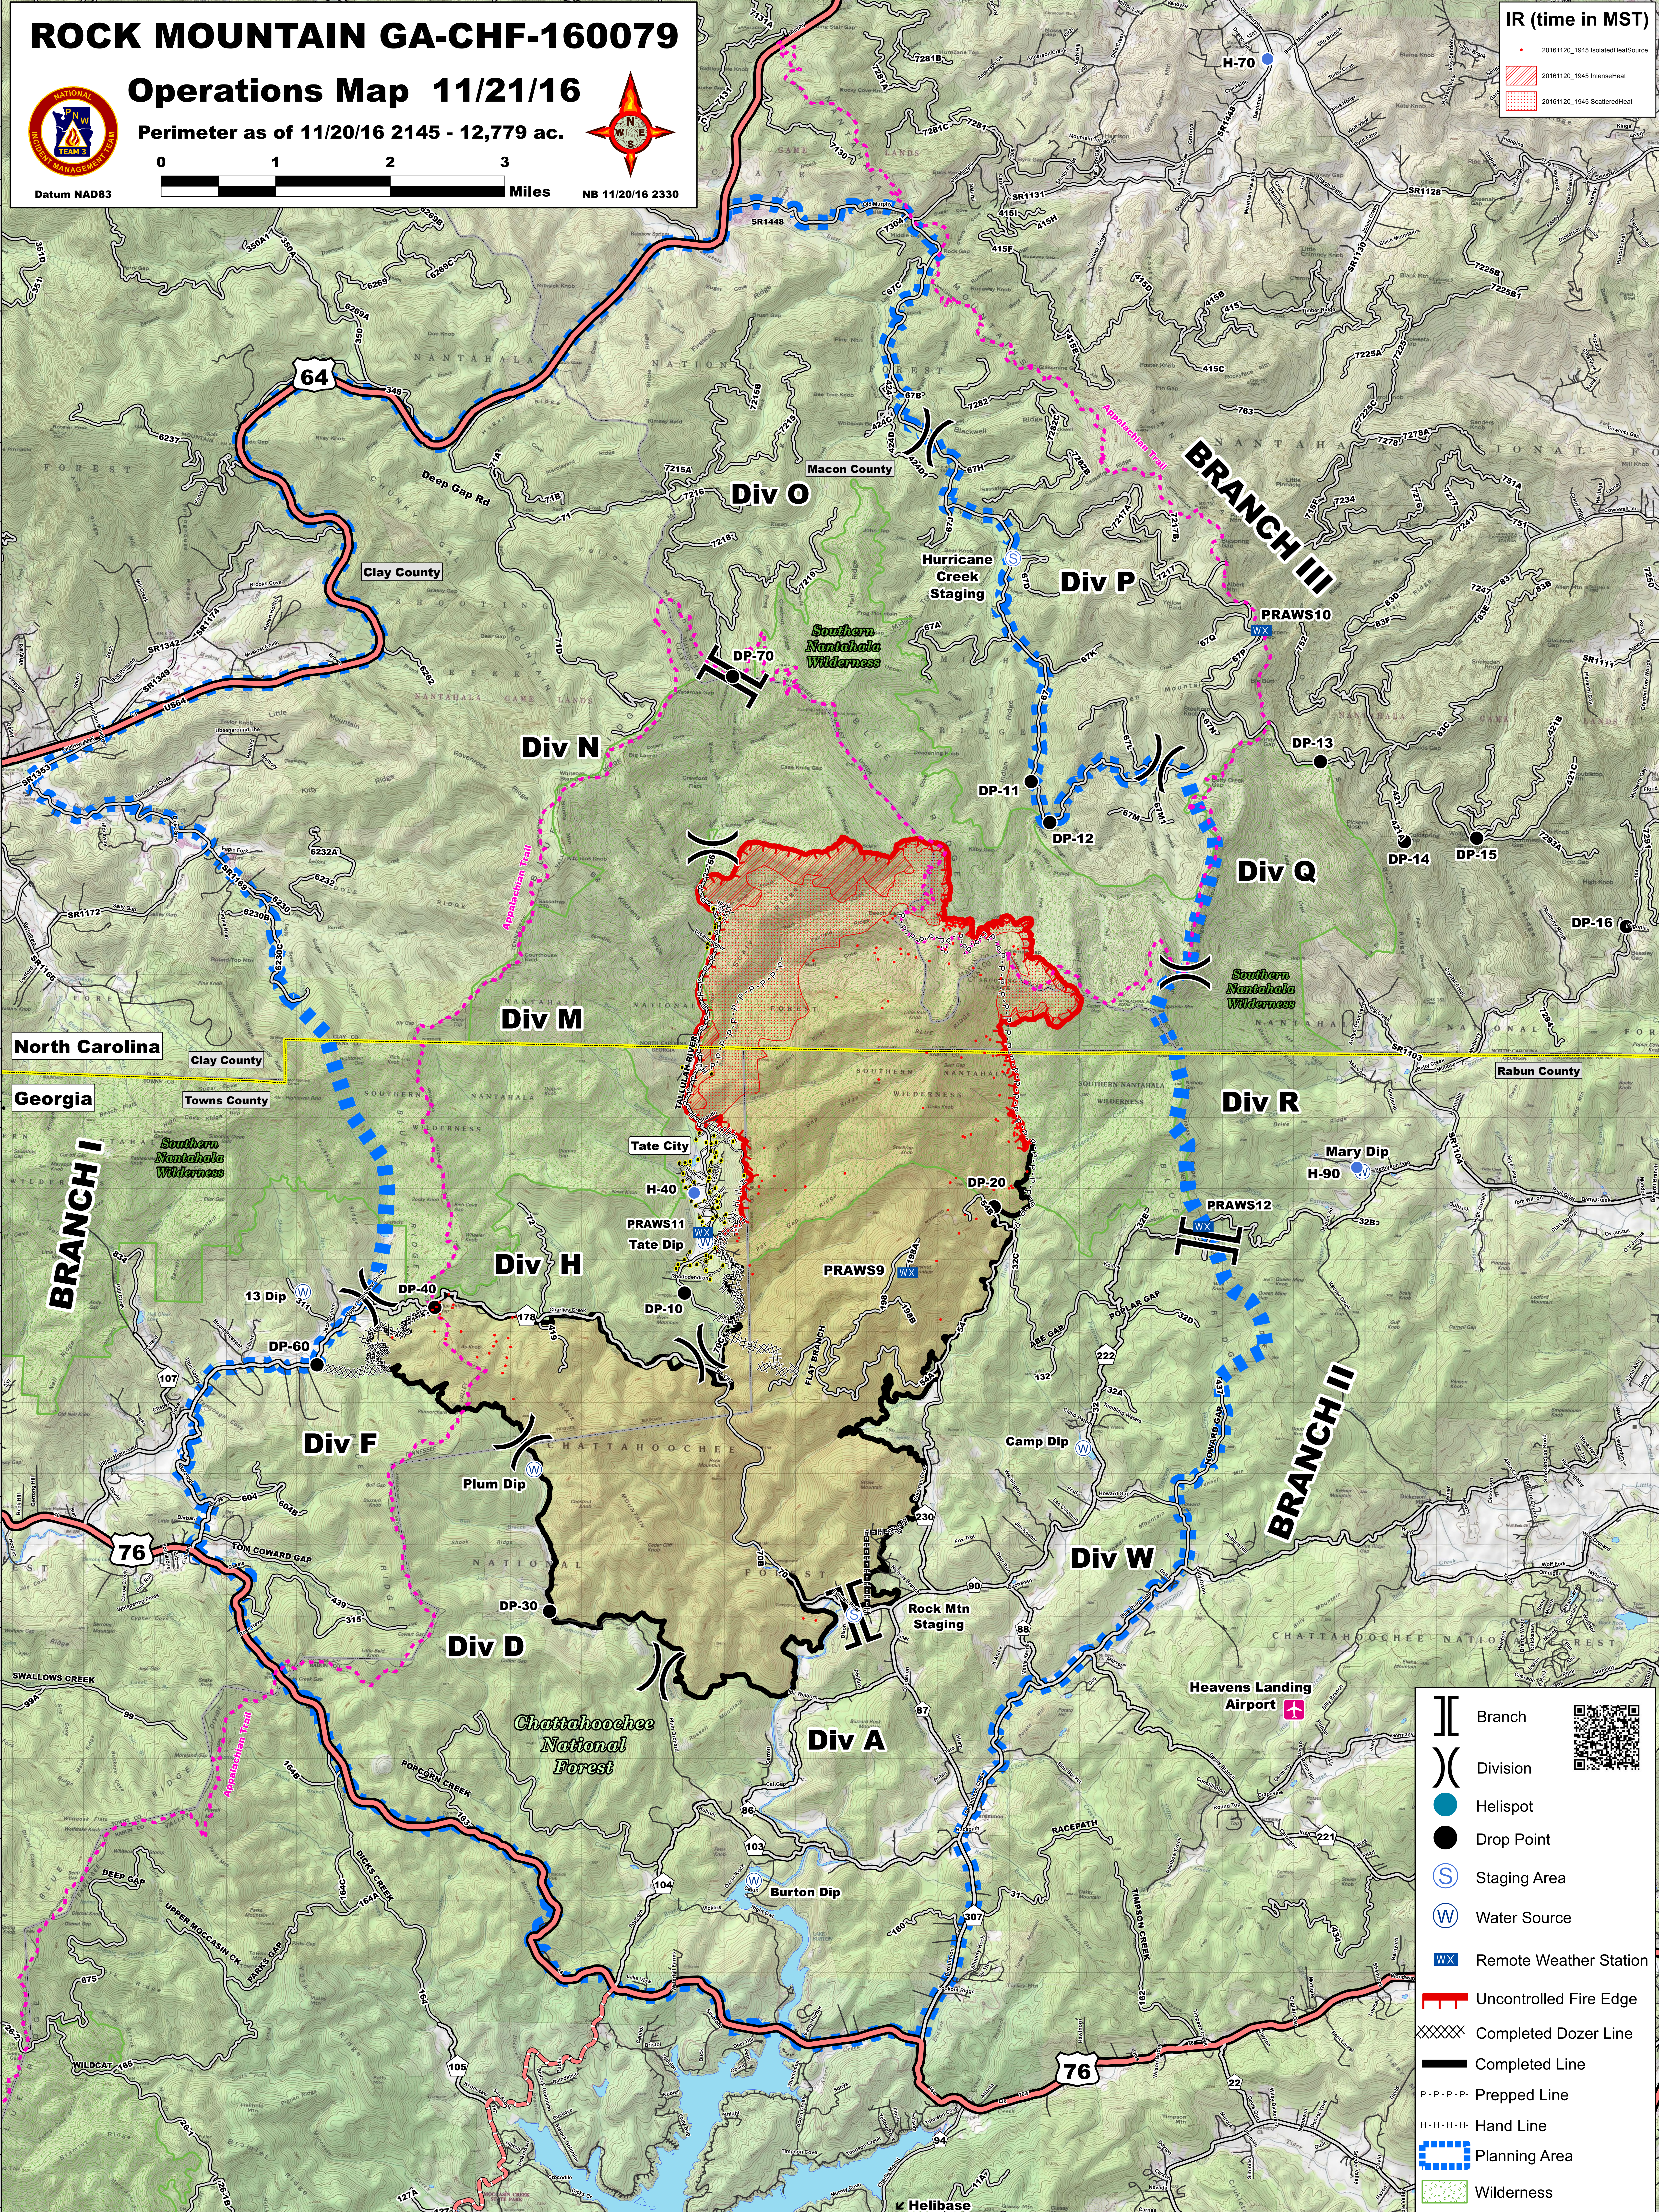

ROCK MOUNTAIN GA-CHF-160079

Operations Map 11/21/16

Perimeter as of 11/20/16 2145 - 12,779 ac.

NB 11/20/16 2330

IR (time in MST)

	Branch	
	Division	
	Helispot	
	Drop Point	
	Staging Area	
	Water Source	
	Remote Weather Station	
	Uncontrolled Fire Edge	
	Completed Dozer Line	
	Completed Line	
	Prepped Line	
	Hand Line	
	Planning Area	
	Wilderness	