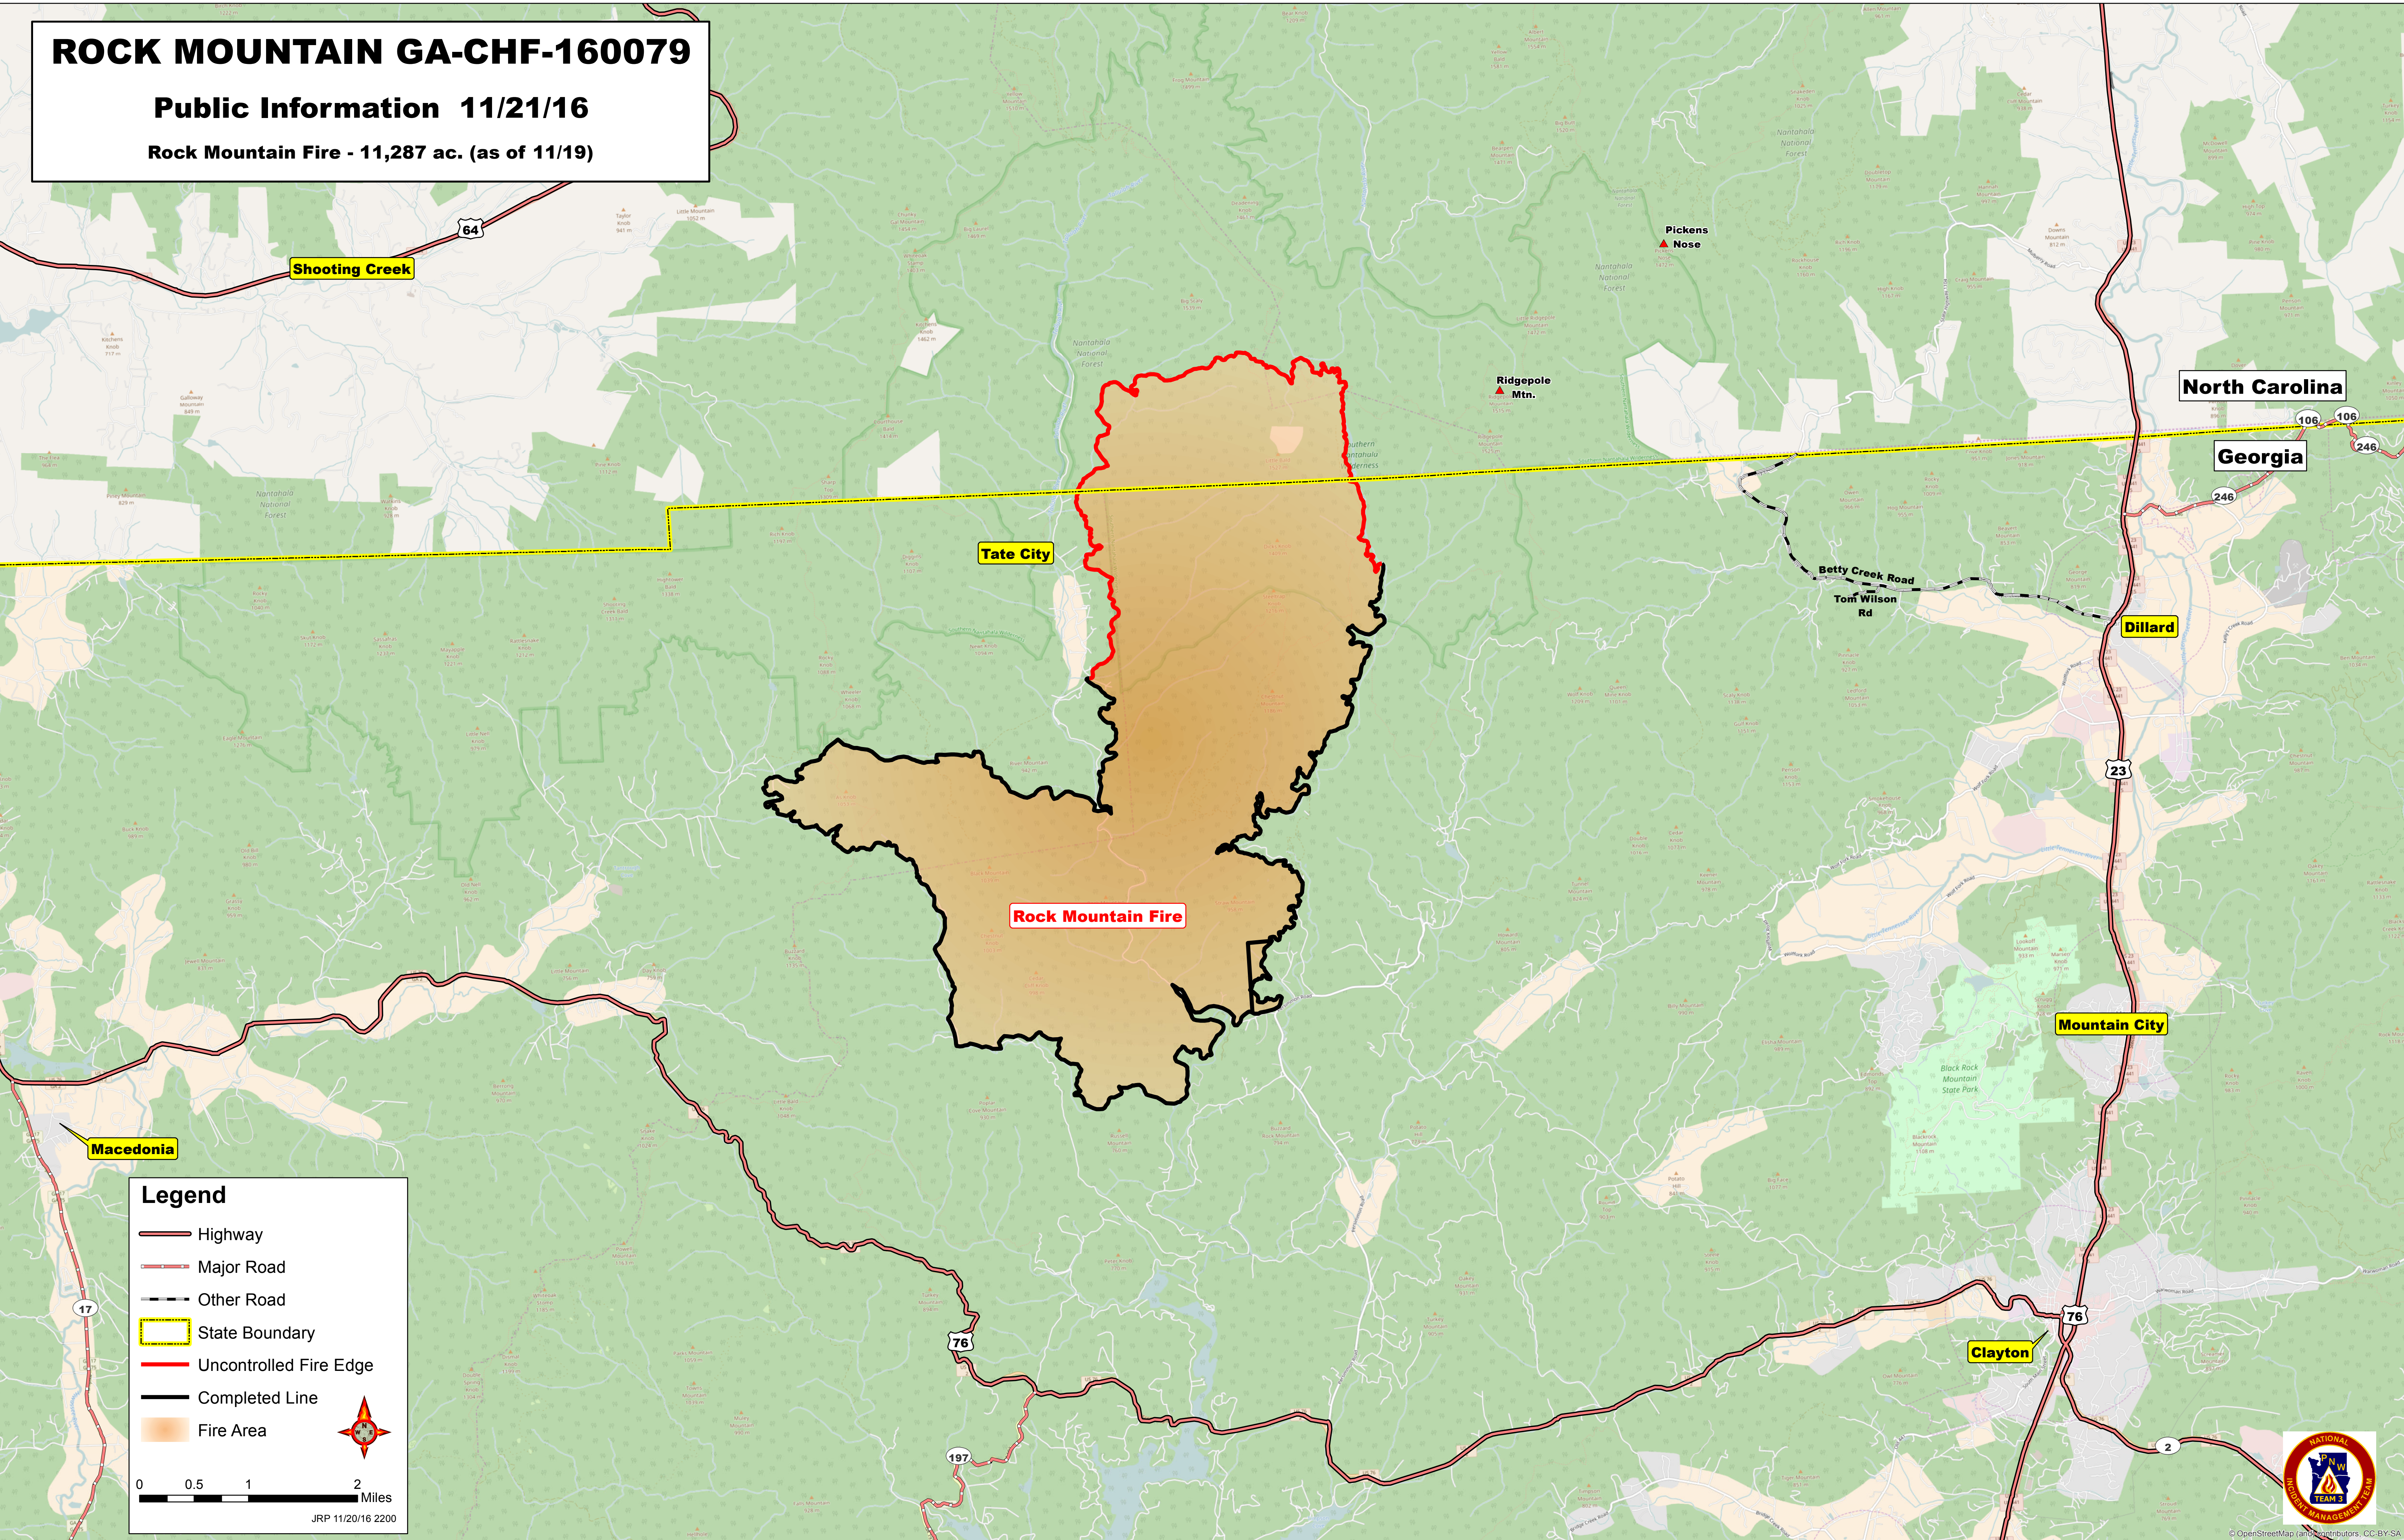

ROCK MOUNTAIN GA-CHF-160079

Public Information 11/21/16

Rock Mountain Fire - 11,287 ac. (as of 11/19)

Tate City

Rock Mountain Fire

Dillard

Mountain City

Clayton

Macedonia

Pickens Nose

Ridgepole Mtn.

Legend

- Highway
- Major Road
- Other Road
- State Boundary
- Uncontrolled Fire Edge
- Completed Line
- Fire Area

0 0.5 1 2 Miles

JRP 11/20/16 2200