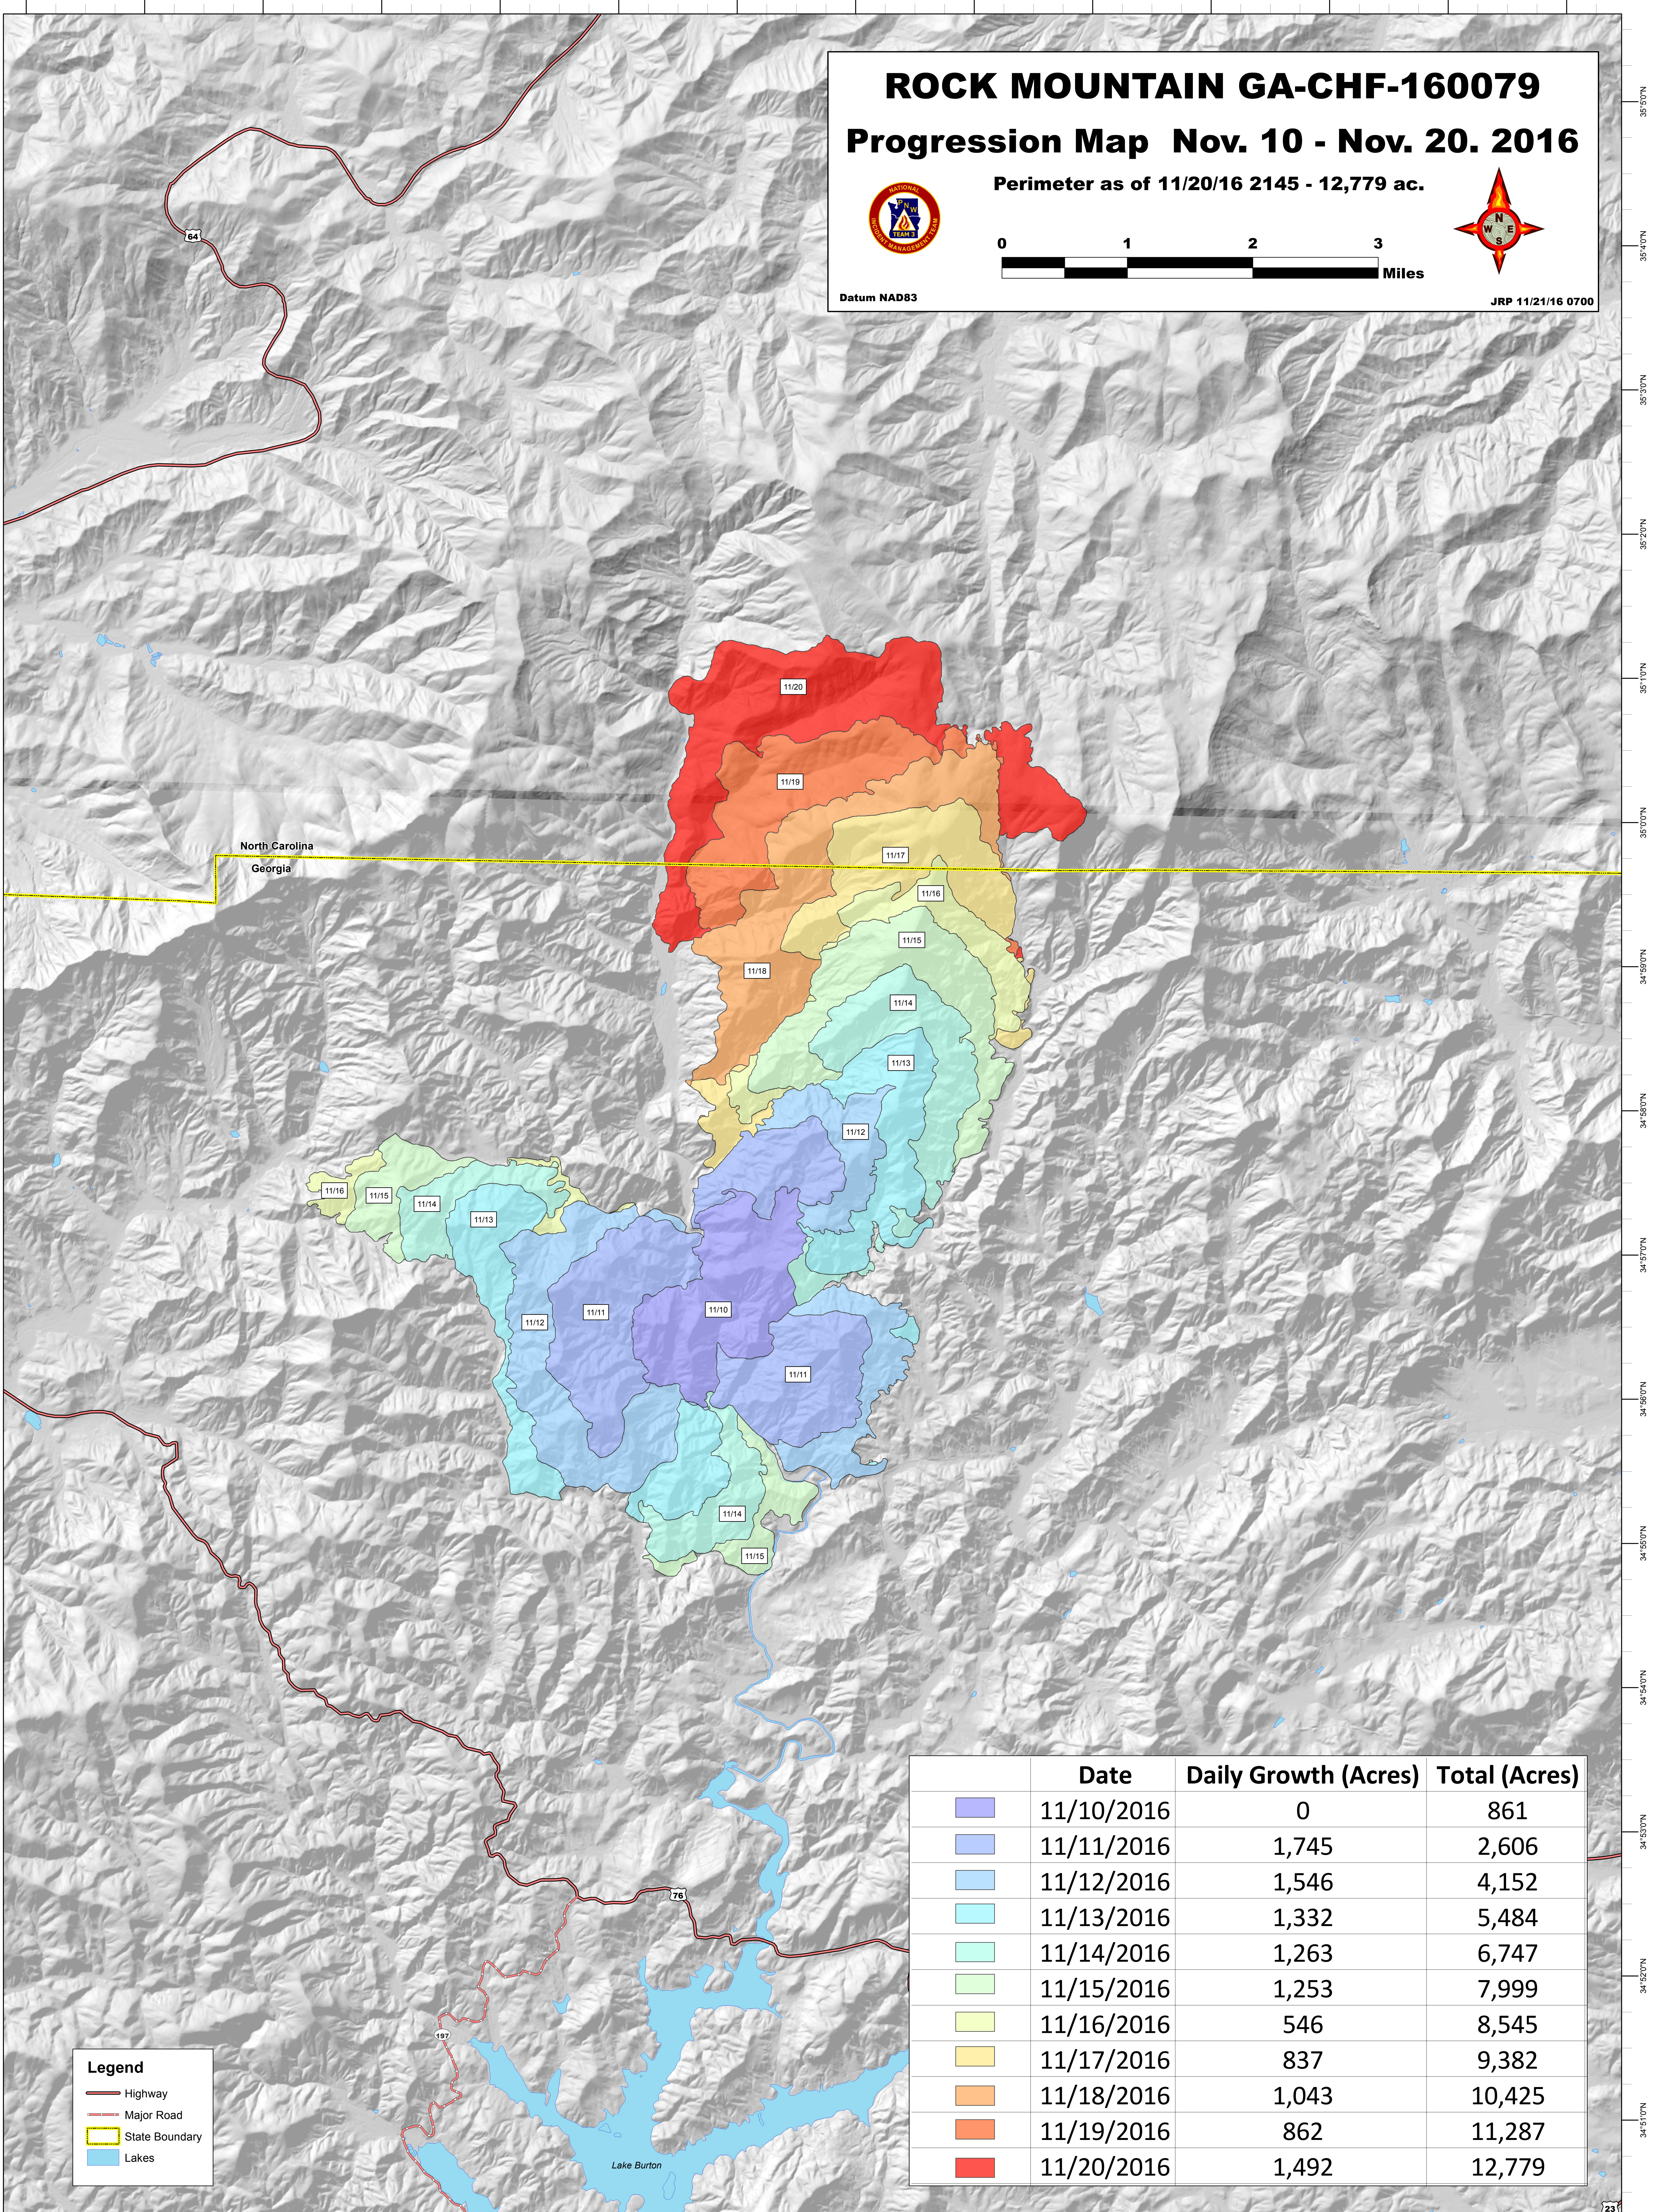

ROCK MOUNTAIN GA-CHF-160079

Progression Map Nov. 10 - Nov. 20. 2016

Perimeter as of 11/20/16 2145 - 12,779 ac.

Datum NAD83

JRP 11/21/16 0700

North Carolina
Georgia

Lake Burton

Legend

- Highway
- Major Road
- State Boundary
- Lakes

	Date	Daily Growth (Acres)	Total (Acres)
	11/10/2016	0	861
	11/11/2016	1,745	2,606
	11/12/2016	1,546	4,152
	11/13/2016	1,332	5,484
	11/14/2016	1,263	6,747
	11/15/2016	1,253	7,999
	11/16/2016	546	8,545
	11/17/2016	837	9,382
	11/18/2016	1,043	10,425
	11/19/2016	862	11,287
	11/20/2016	1,492	12,779