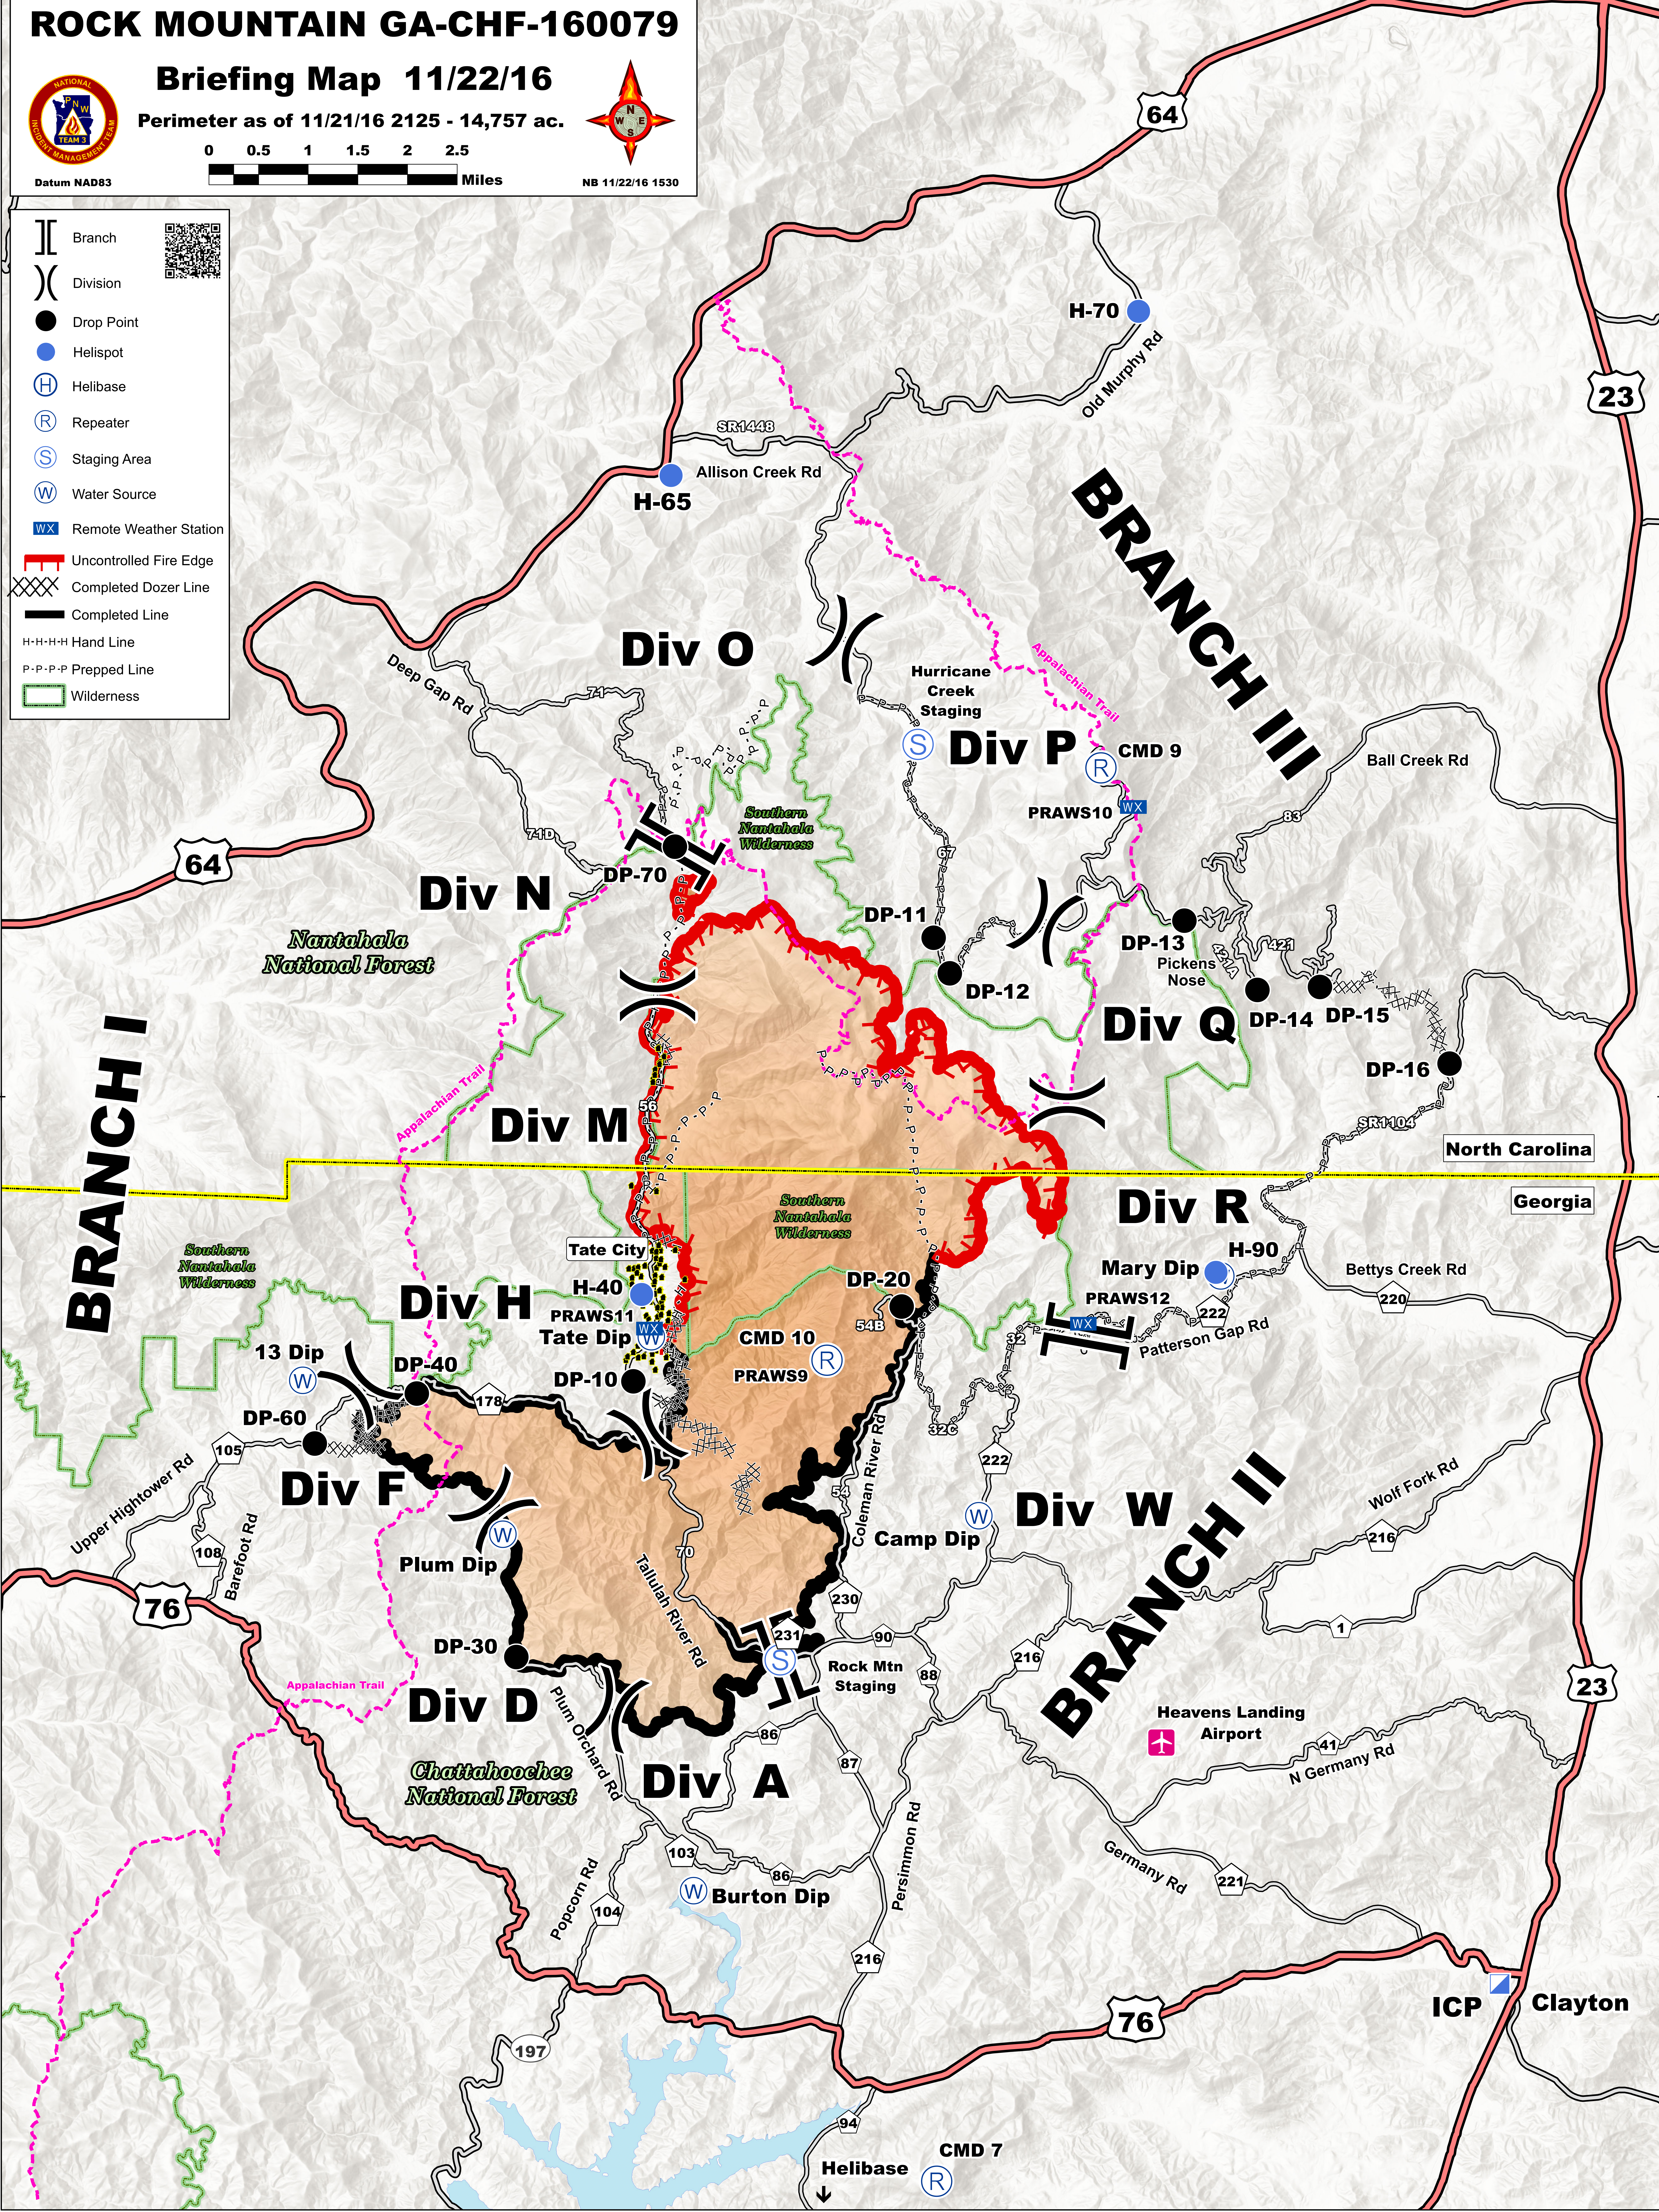

ROCK MOUNTAIN GA-CHF-160079

Briefing Map 11/22/16

Perimeter as of 11/21/16 2125 - 14,757 ac.

0 0.5 1 1.5 2 2.5

Miles

NB 11/22/16 1530

Datum NAD83

- [] Branch
- [)] Division
- Drop Point
- Helispot
- (H) Helibase
- (R) Repeater
- (S) Staging Area
- (W) Water Source
- (WX) Remote Weather Station
- [---] Uncontrolled Fire Edge
- [---] Completed Dozer Line
- [---] Completed Line
- - - - Hand Line
- . - . - . Prepped Line
- [] Wilderness

North Carolina

Georgia

ICP Clayton