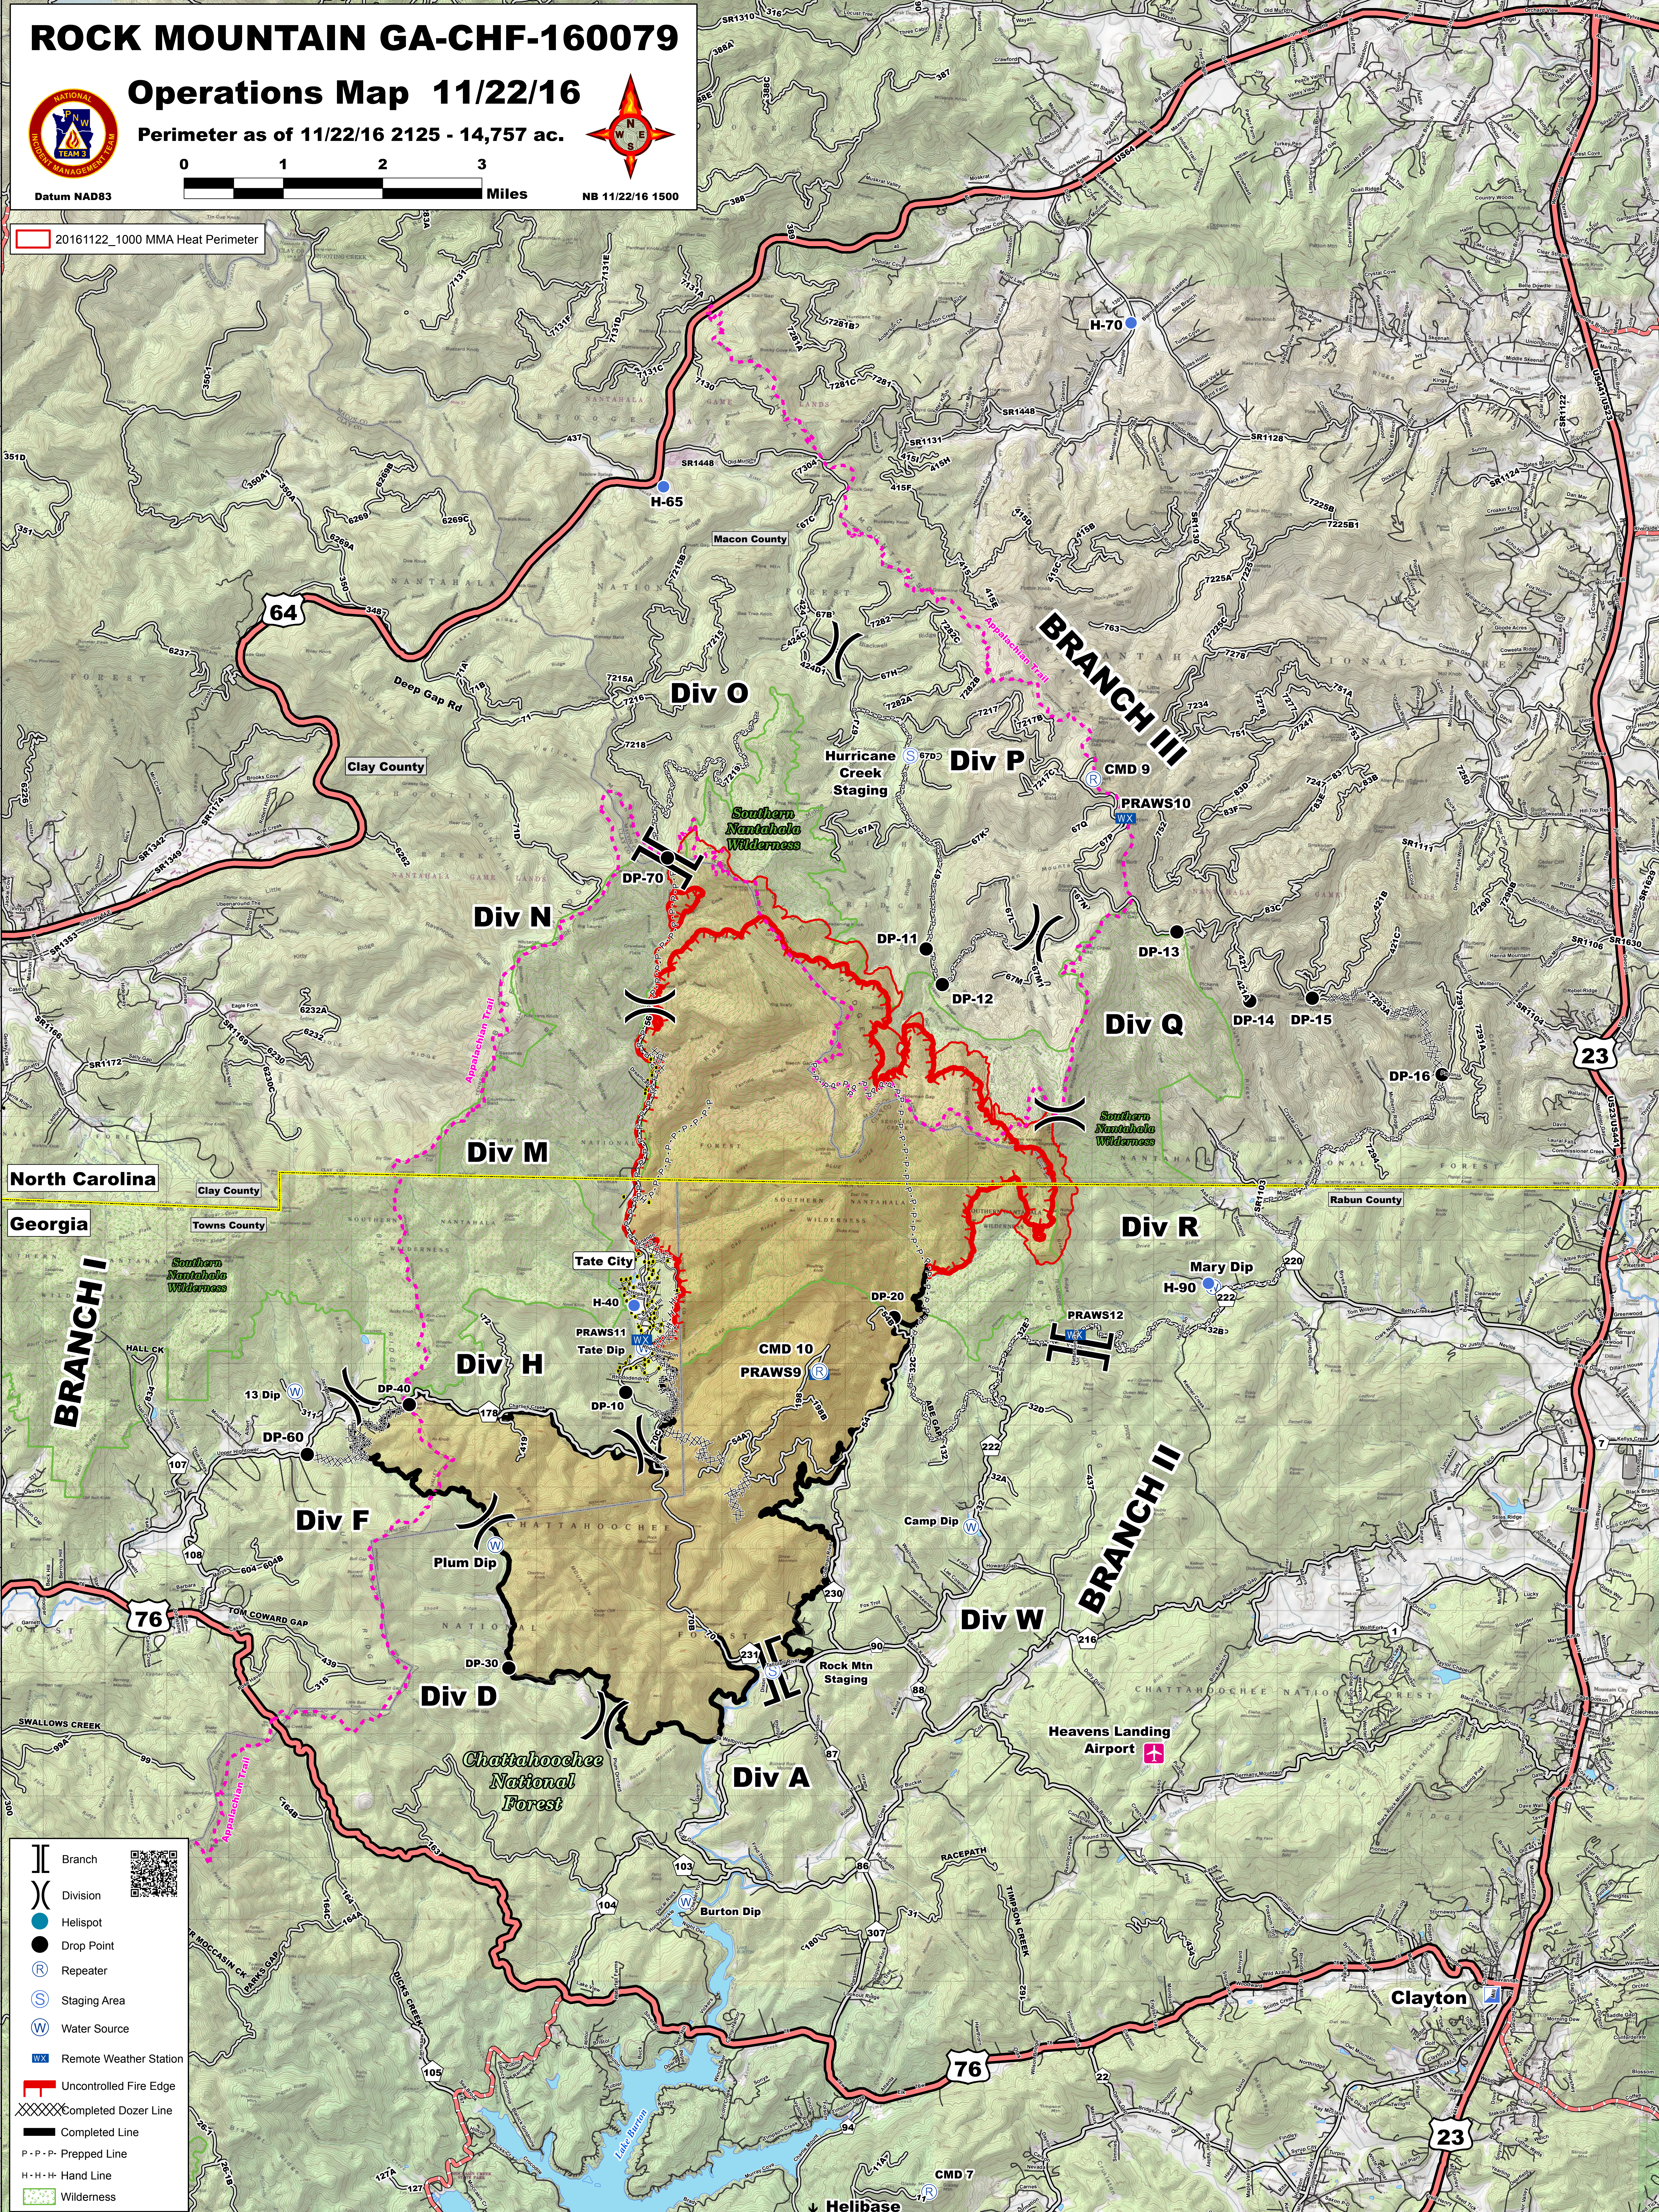

ROCK MOUNTAIN GA-CHF-160079

Operations Map 11/22/16

Perimeter as of 11/22/16 2125 - 14,757 ac.

Datum NAD83

NB 11/22/16 1500

20161122_1000 MMA Heat Perimeter

- Branch
- Division
- Helispot
- Drop Point
- Repeater
- Staging Area
- Water Source
- Remote Weather Station
- Uncontrolled Fire Edge
- Completed Dozer Line
- Completed Line
- Prepped Line
- Hand Line
- Wilderness

Helibase