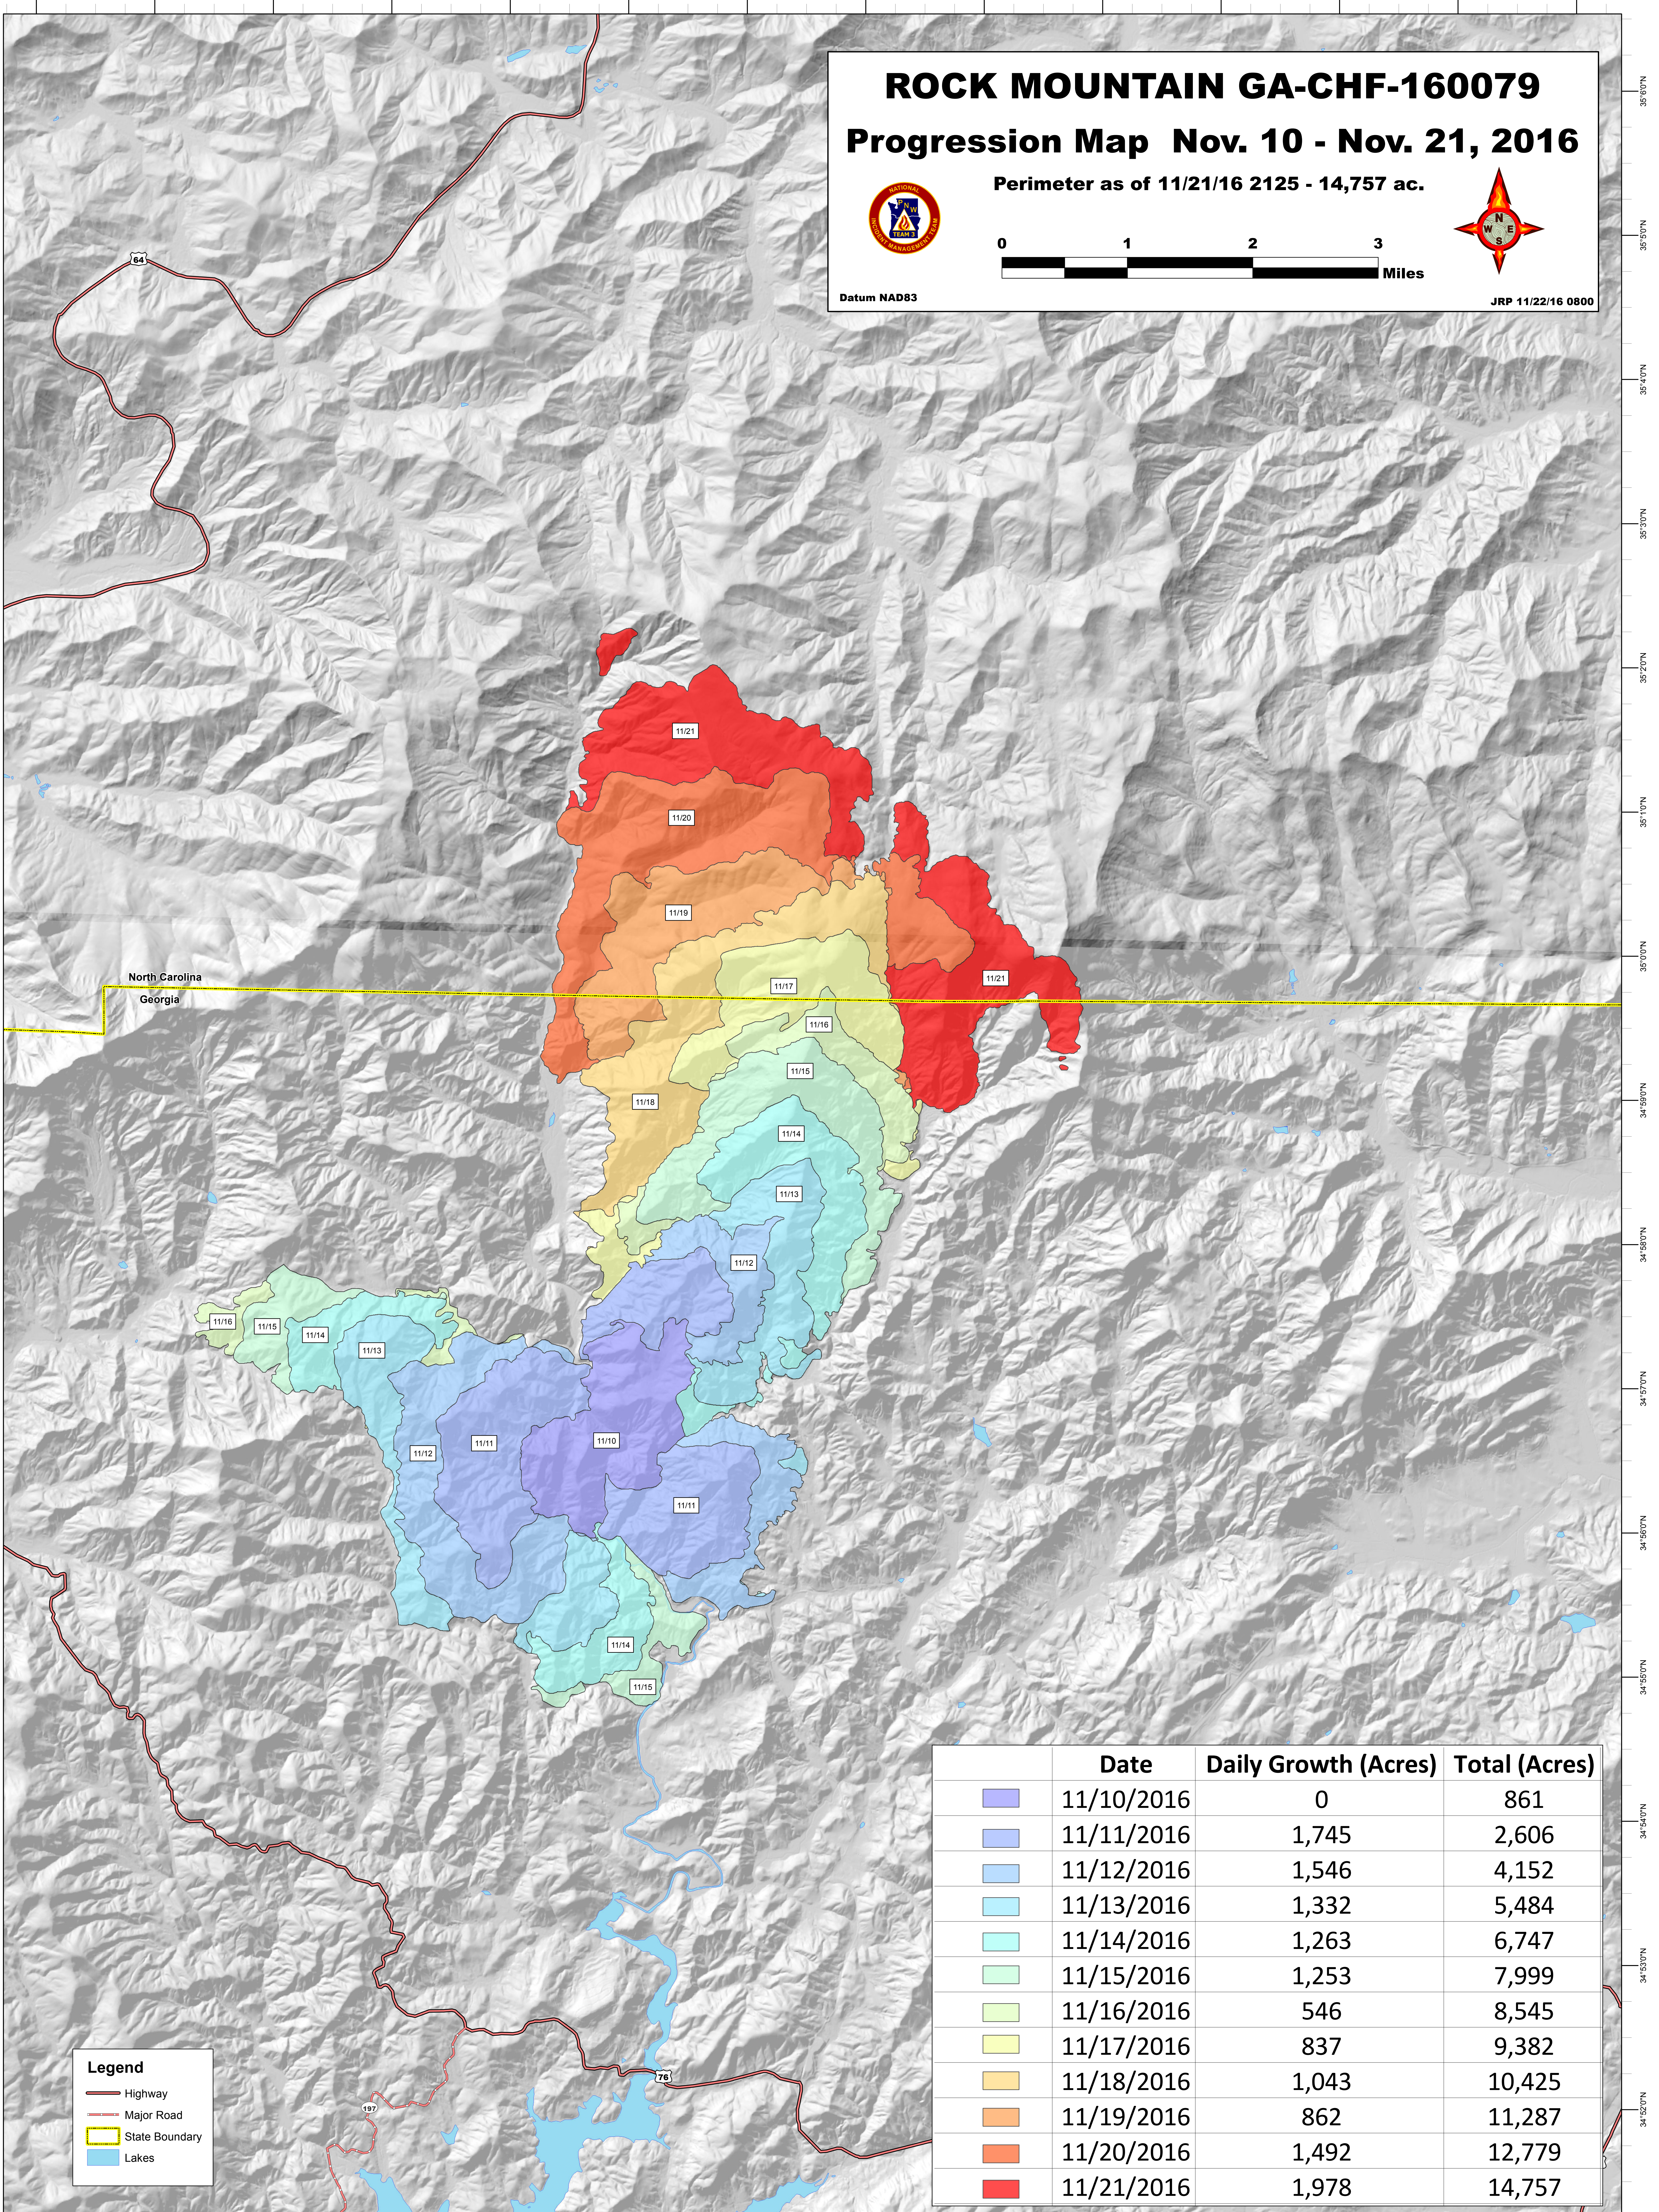

ROCK MOUNTAIN GA-CHF-160079

Progression Map Nov. 10 - Nov. 21, 2016

Perimeter as of 11/21/16 2125 - 14,757 ac.

Datum NAD83

JRP 11/22/16 0800

Legend

- Highway
- Major Road
- State Boundary
- Lakes

	Date	Daily Growth (Acres)	Total (Acres)
	11/10/2016	0	861
	11/11/2016	1,745	2,606
	11/12/2016	1,546	4,152
	11/13/2016	1,332	5,484
	11/14/2016	1,263	6,747
	11/15/2016	1,253	7,999
	11/16/2016	546	8,545
	11/17/2016	837	9,382
	11/18/2016	1,043	10,425
	11/19/2016	862	11,287
	11/20/2016	1,492	12,779
	11/21/2016	1,978	14,757