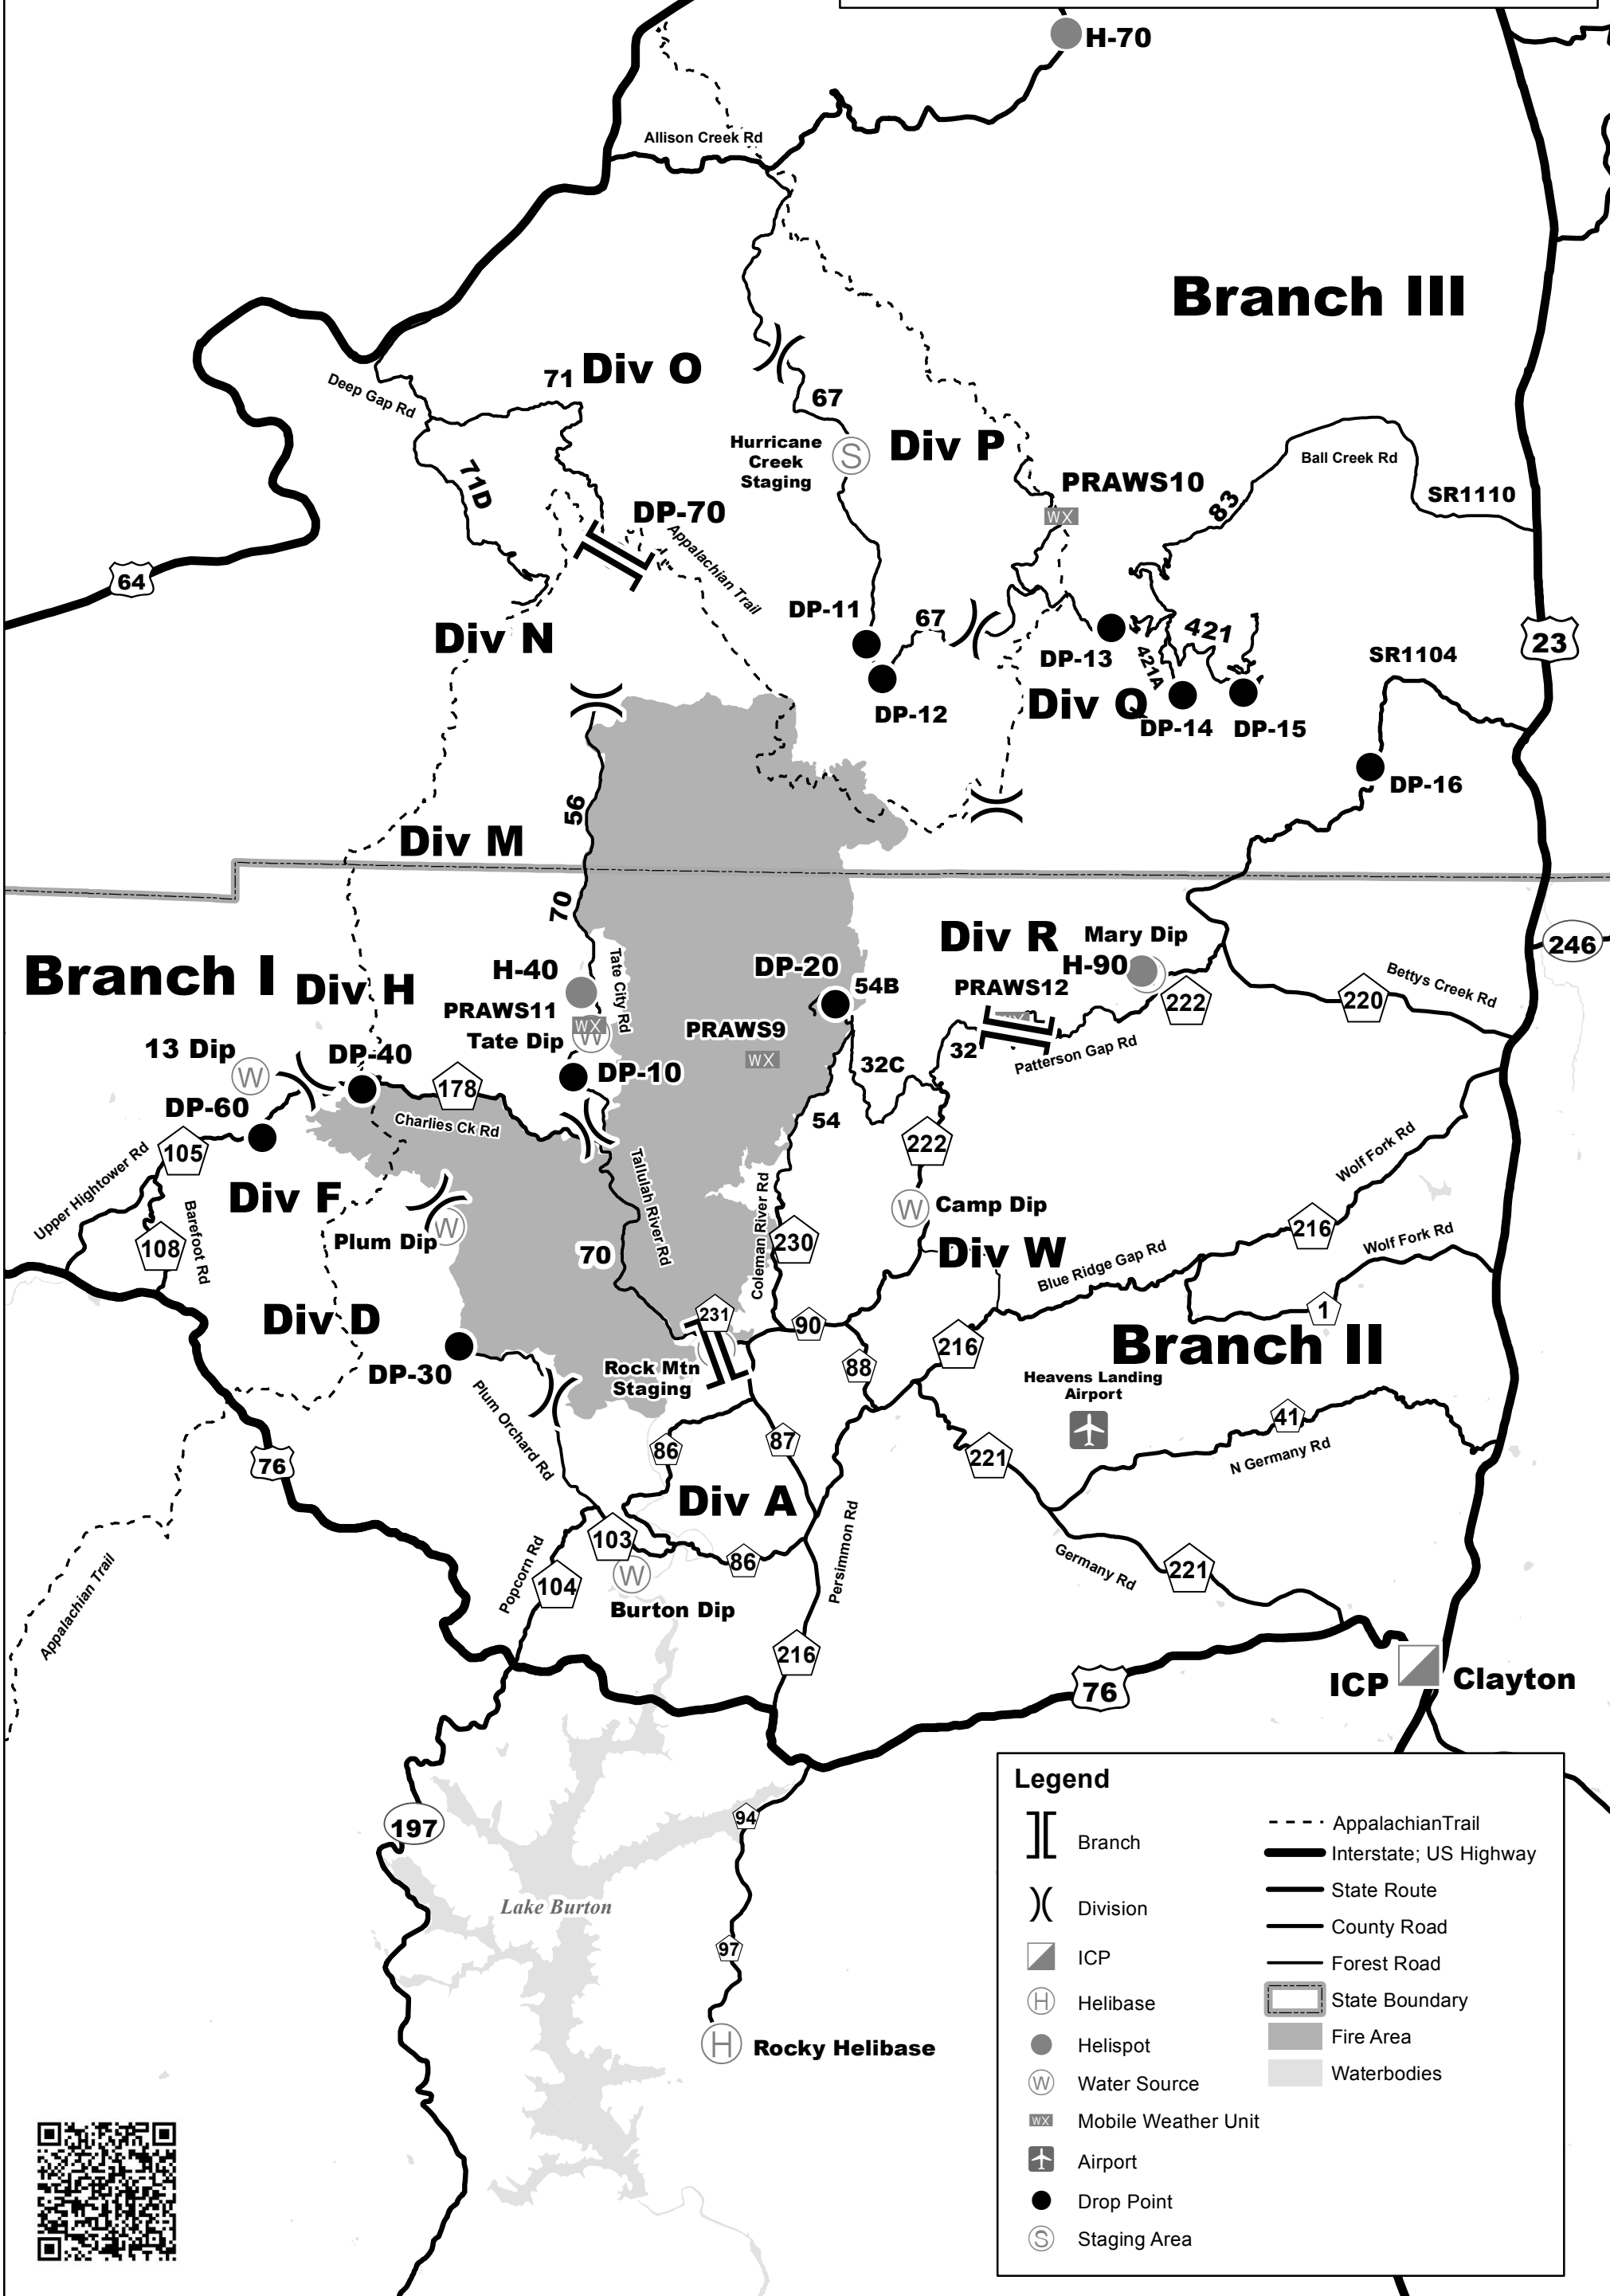

ROCK MOUNTAIN GA-CHF-160079

Transportation Map 11/22/16

Perimeter as of 11/20/16 - 12,779 ac.

Datum NAD83

0 1 2 3 4 Miles

JRP 11/21/16 1800

Legend

	Branch		Appalachian Trail
	Division		Interstate; US Highway
	ICP		State Route
	Helibase		County Road
	Helispot		Forest Road
	Water Source		State Boundary
	Mobile Weather Unit		Fire Area
	Airport		Waterbodies
	Drop Point		
	Staging Area		