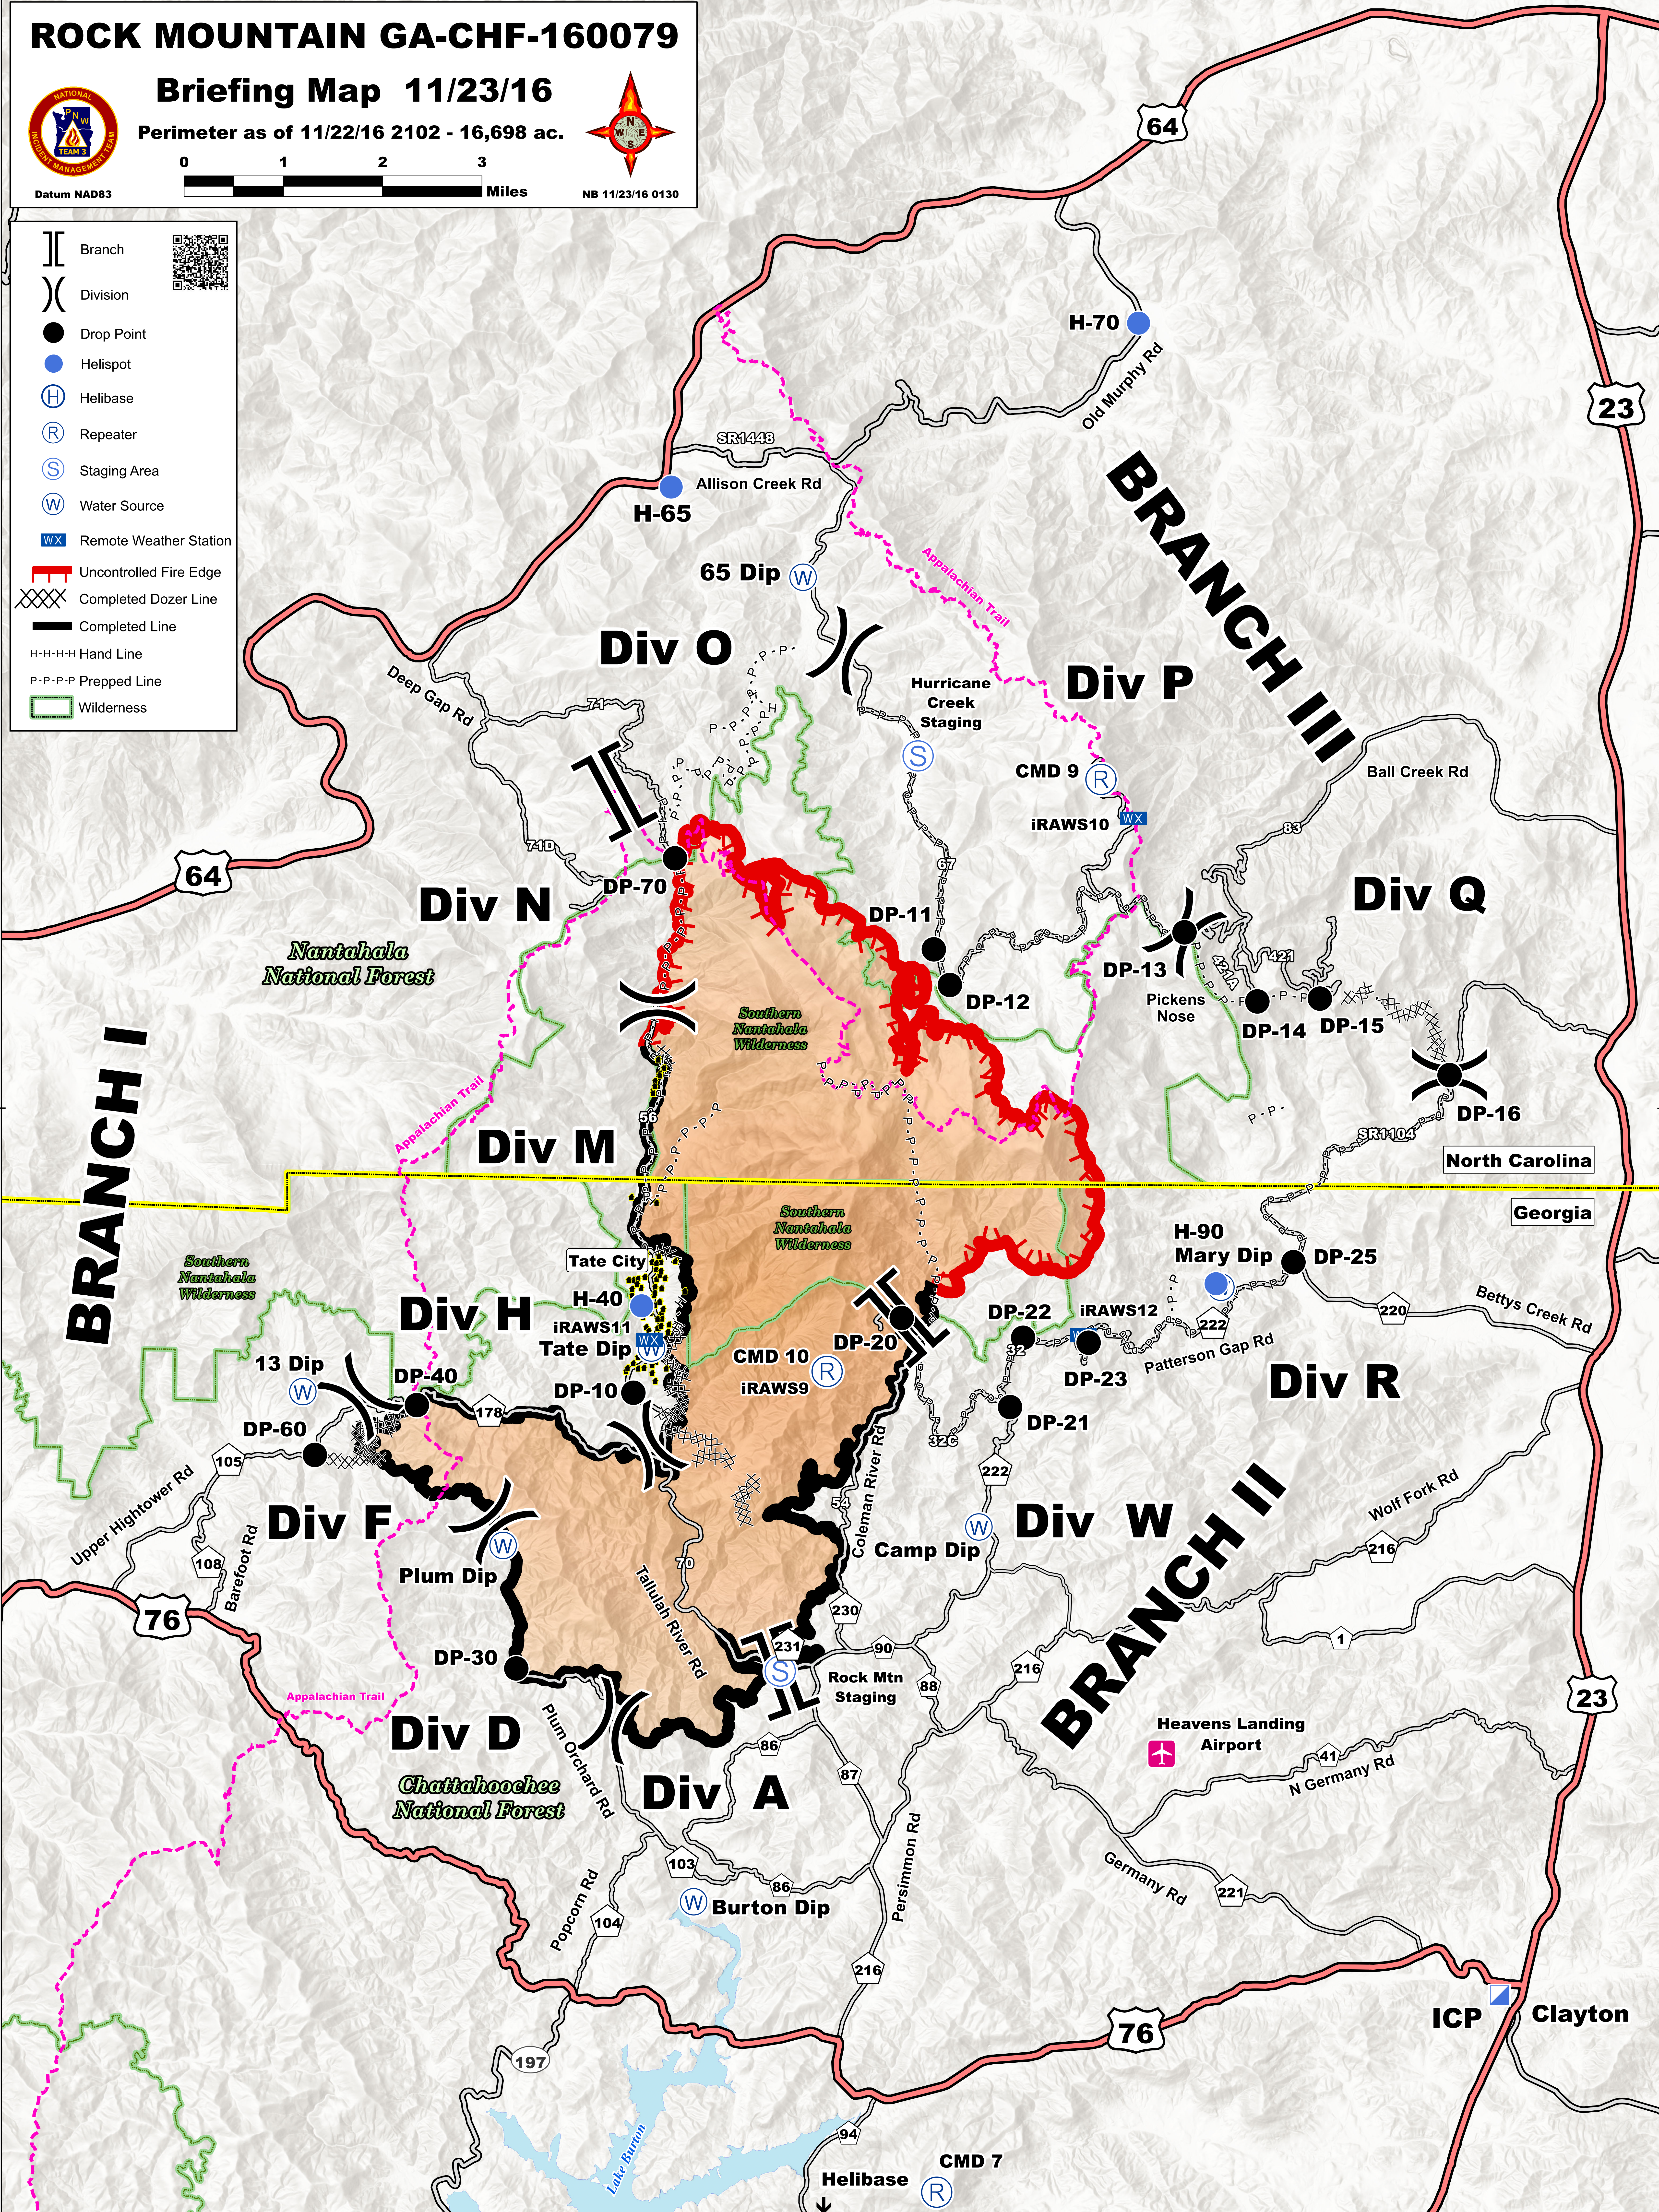

ROCK MOUNTAIN GA-CHF-160079

Briefing Map 11/23/16

Perimeter as of 11/22/16 2102 - 16,698 ac.

NB 11/23/16 0130

Datum NAD83

- Branch
- Division
- Drop Point
- Helispot
- Helibase
- Repeater
- Staging Area
- Water Source
- Remote Weather Station
- Uncontrolled Fire Edge
- Completed Dozer Line
- Completed Line
- H-H-H-H Hand Line
- P-P-P-P Prepped Line
- Wilderness

North Carolina
Georgia

ICP Clayton