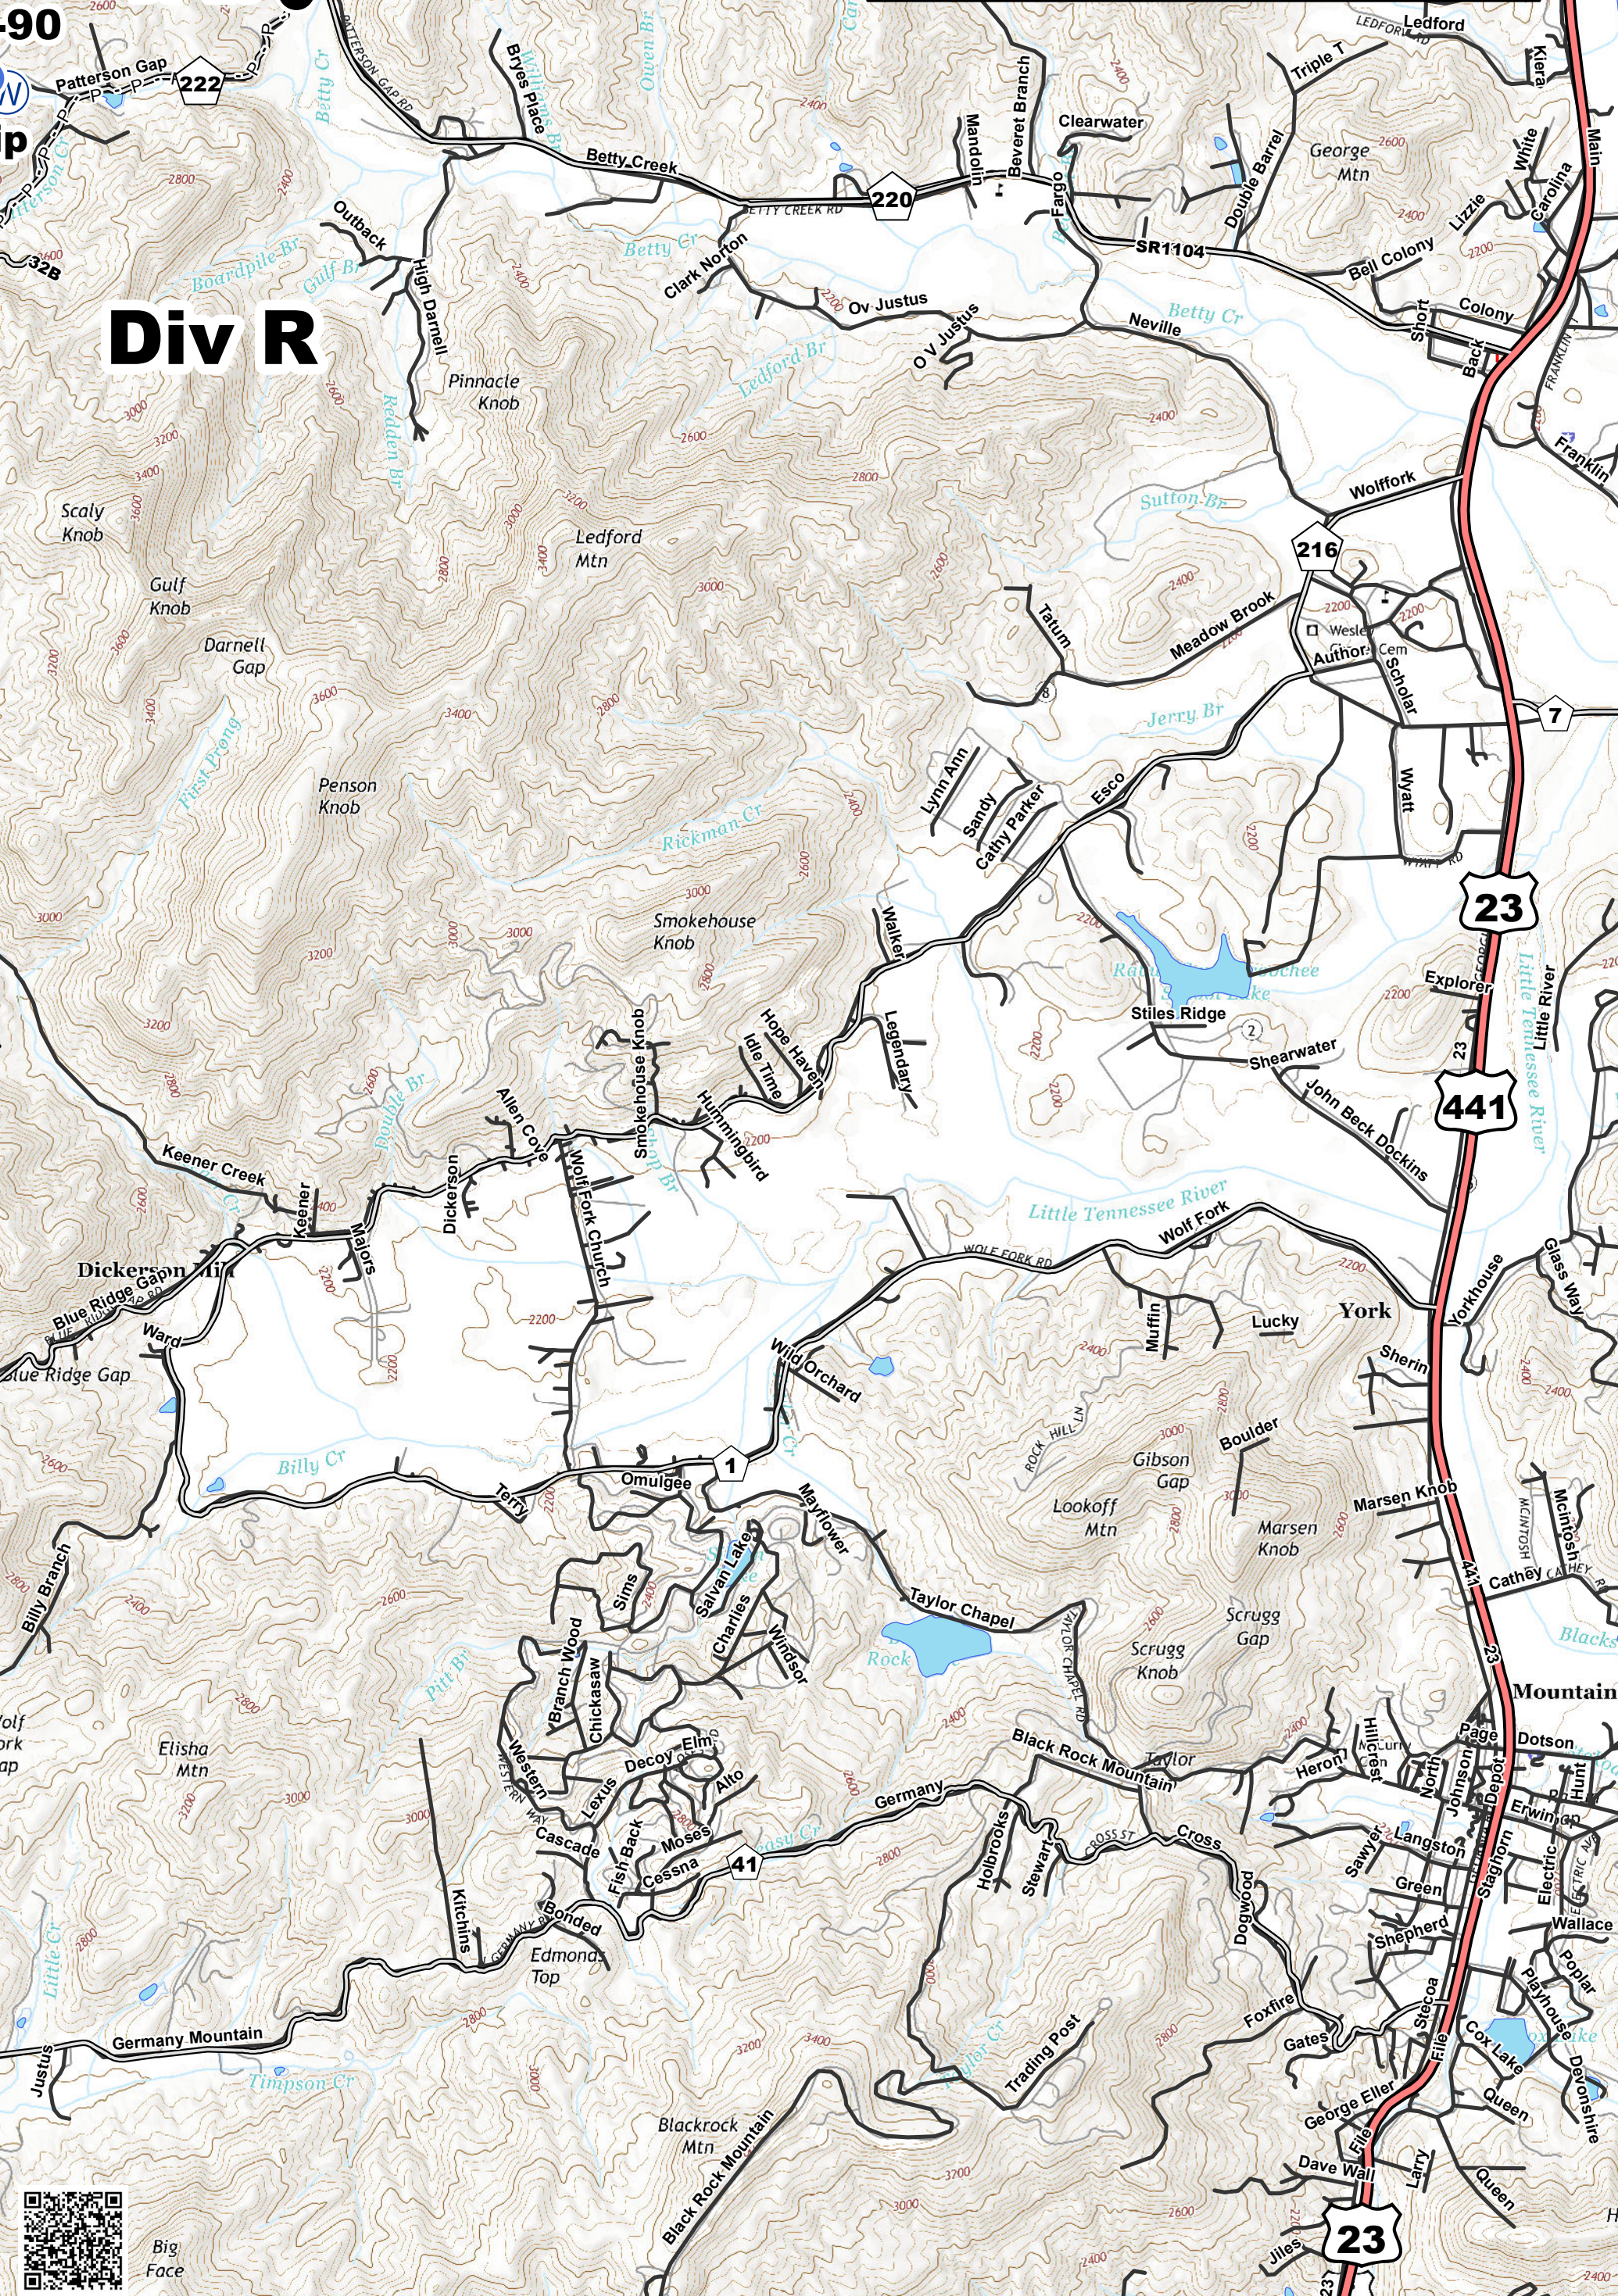

ROCK MOUNTAIN GA-CHF-160079

Ops Divisions 11/23/16

Perimeter as of 11/22/16 2102 - 16,698 ac.

Datum NAD83

NB 11/22/16 2300

DP-25

Div R

Big Face