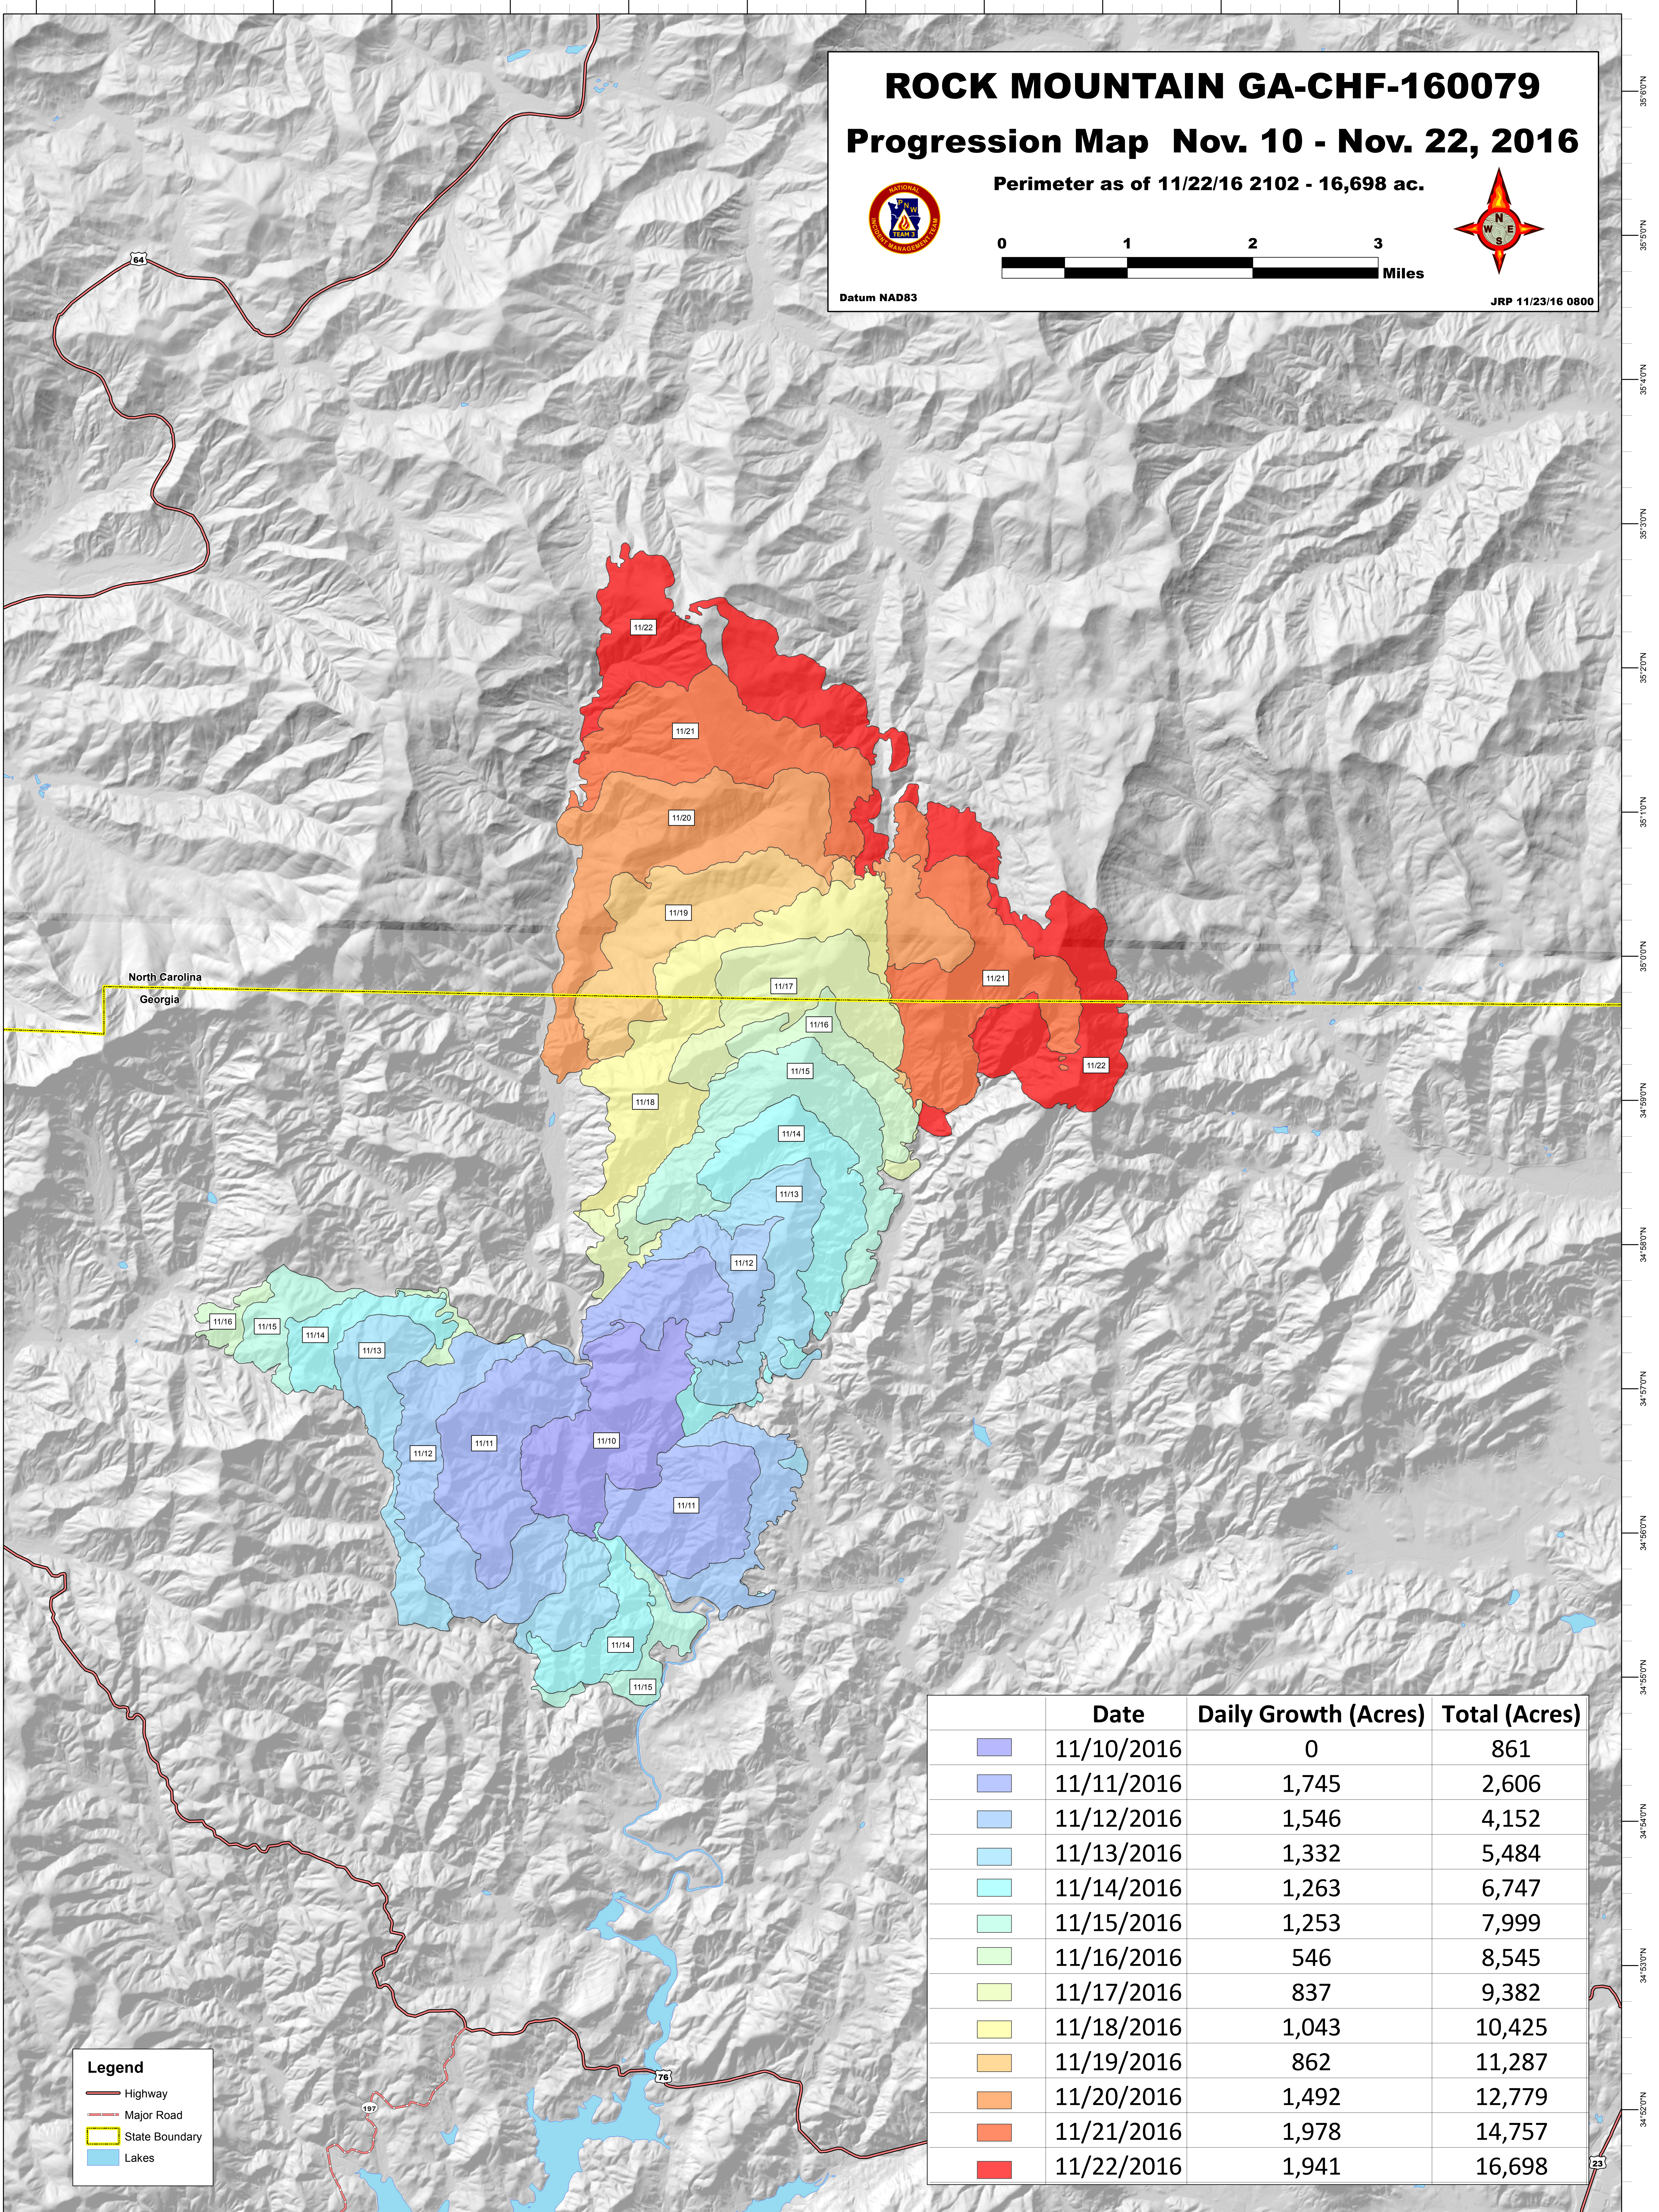

ROCK MOUNTAIN GA-CHF-160079

Progression Map Nov. 10 - Nov. 22, 2016

Perimeter as of 11/22/16 2102 - 16,698 ac.

Datum NAD83

JRP 11/23/16 0800

Legend

- Highway
- Major Road
- State Boundary
- Lakes

	Date	Daily Growth (Acres)	Total (Acres)
	11/10/2016	0	861
	11/11/2016	1,745	2,606
	11/12/2016	1,546	4,152
	11/13/2016	1,332	5,484
	11/14/2016	1,263	6,747
	11/15/2016	1,253	7,999
	11/16/2016	546	8,545
	11/17/2016	837	9,382
	11/18/2016	1,043	10,425
	11/19/2016	862	11,287
	11/20/2016	1,492	12,779
	11/21/2016	1,978	14,757
	11/22/2016	1,941	16,698