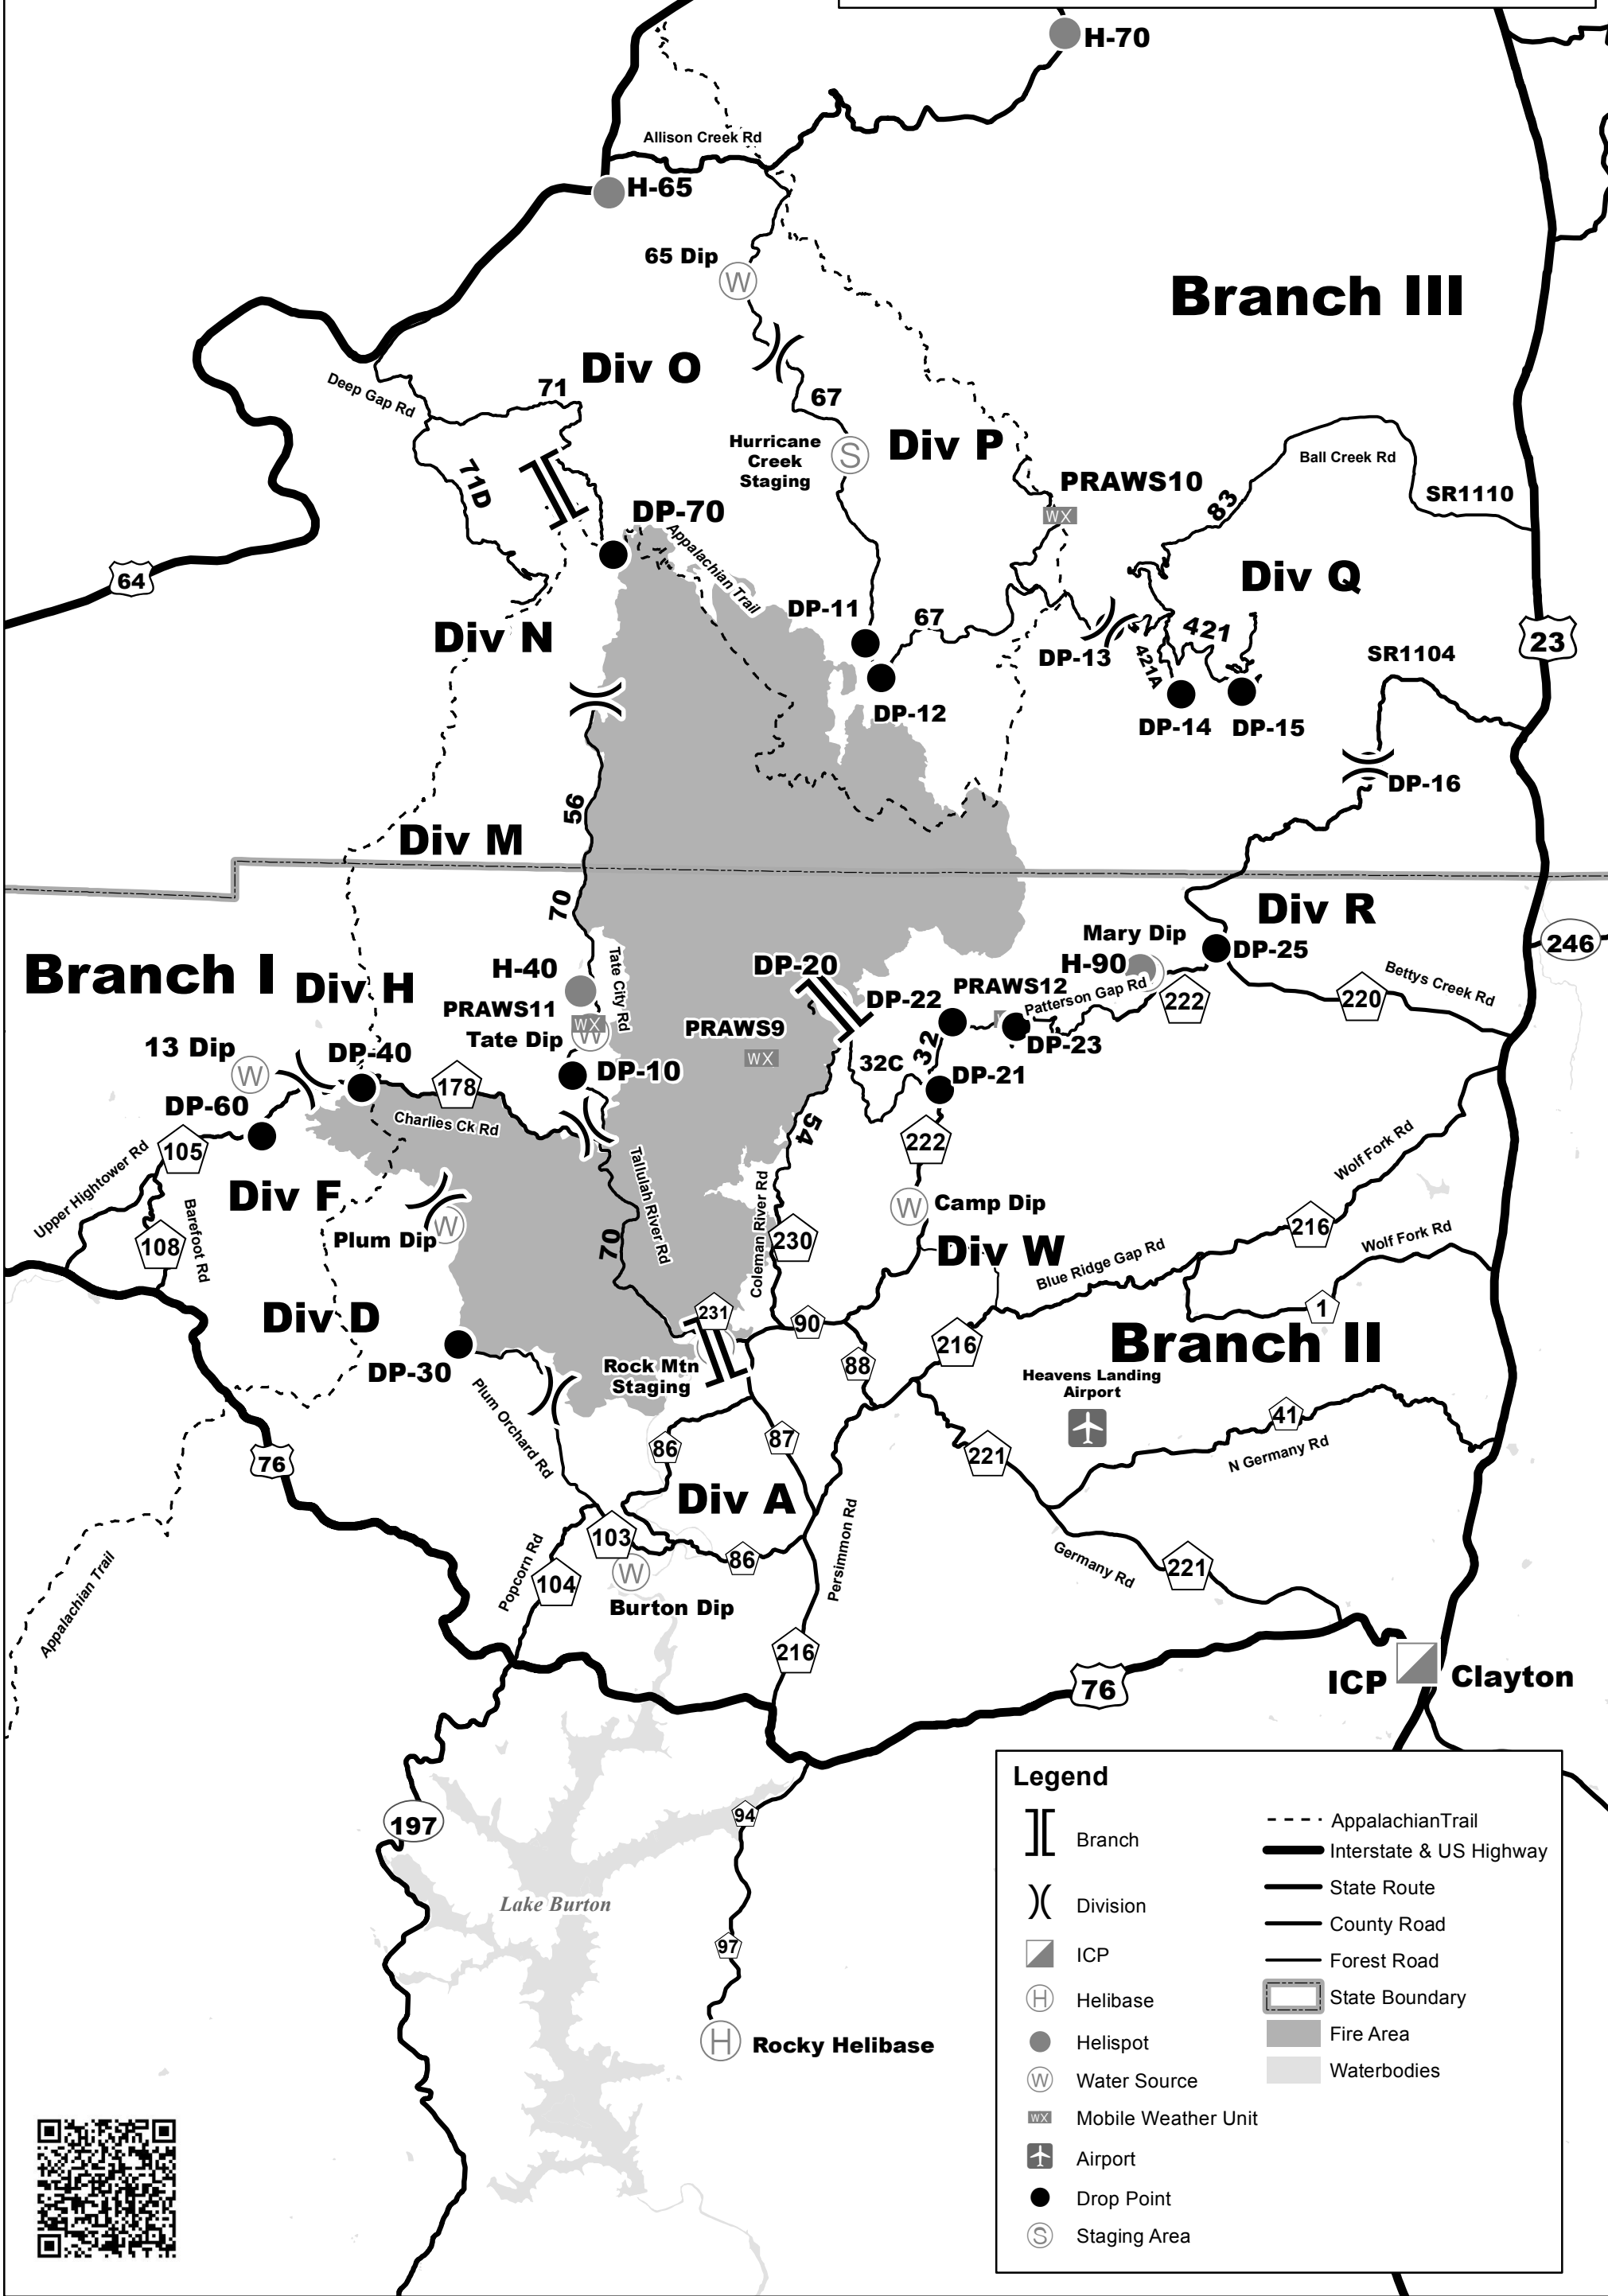

# ROCK MOUNTAIN GA-CHF-160079

## Transportation Map 11/23/16

Perimeter as of 11/22/16 - 16,698 ac.

Datum NAD83

0 1 2 3 4 Miles

JRP 11/23/16 0530

### Legend

	Branch		Appalachian Trail
	Division		Interstate & US Highway
	ICP		State Route
	Helibase		County Road
	Helispot		Forest Road
	Water Source		State Boundary
	Mobile Weather Unit		Fire Area
	Airport		Waterbodies
	Drop Point		
	Staging Area		