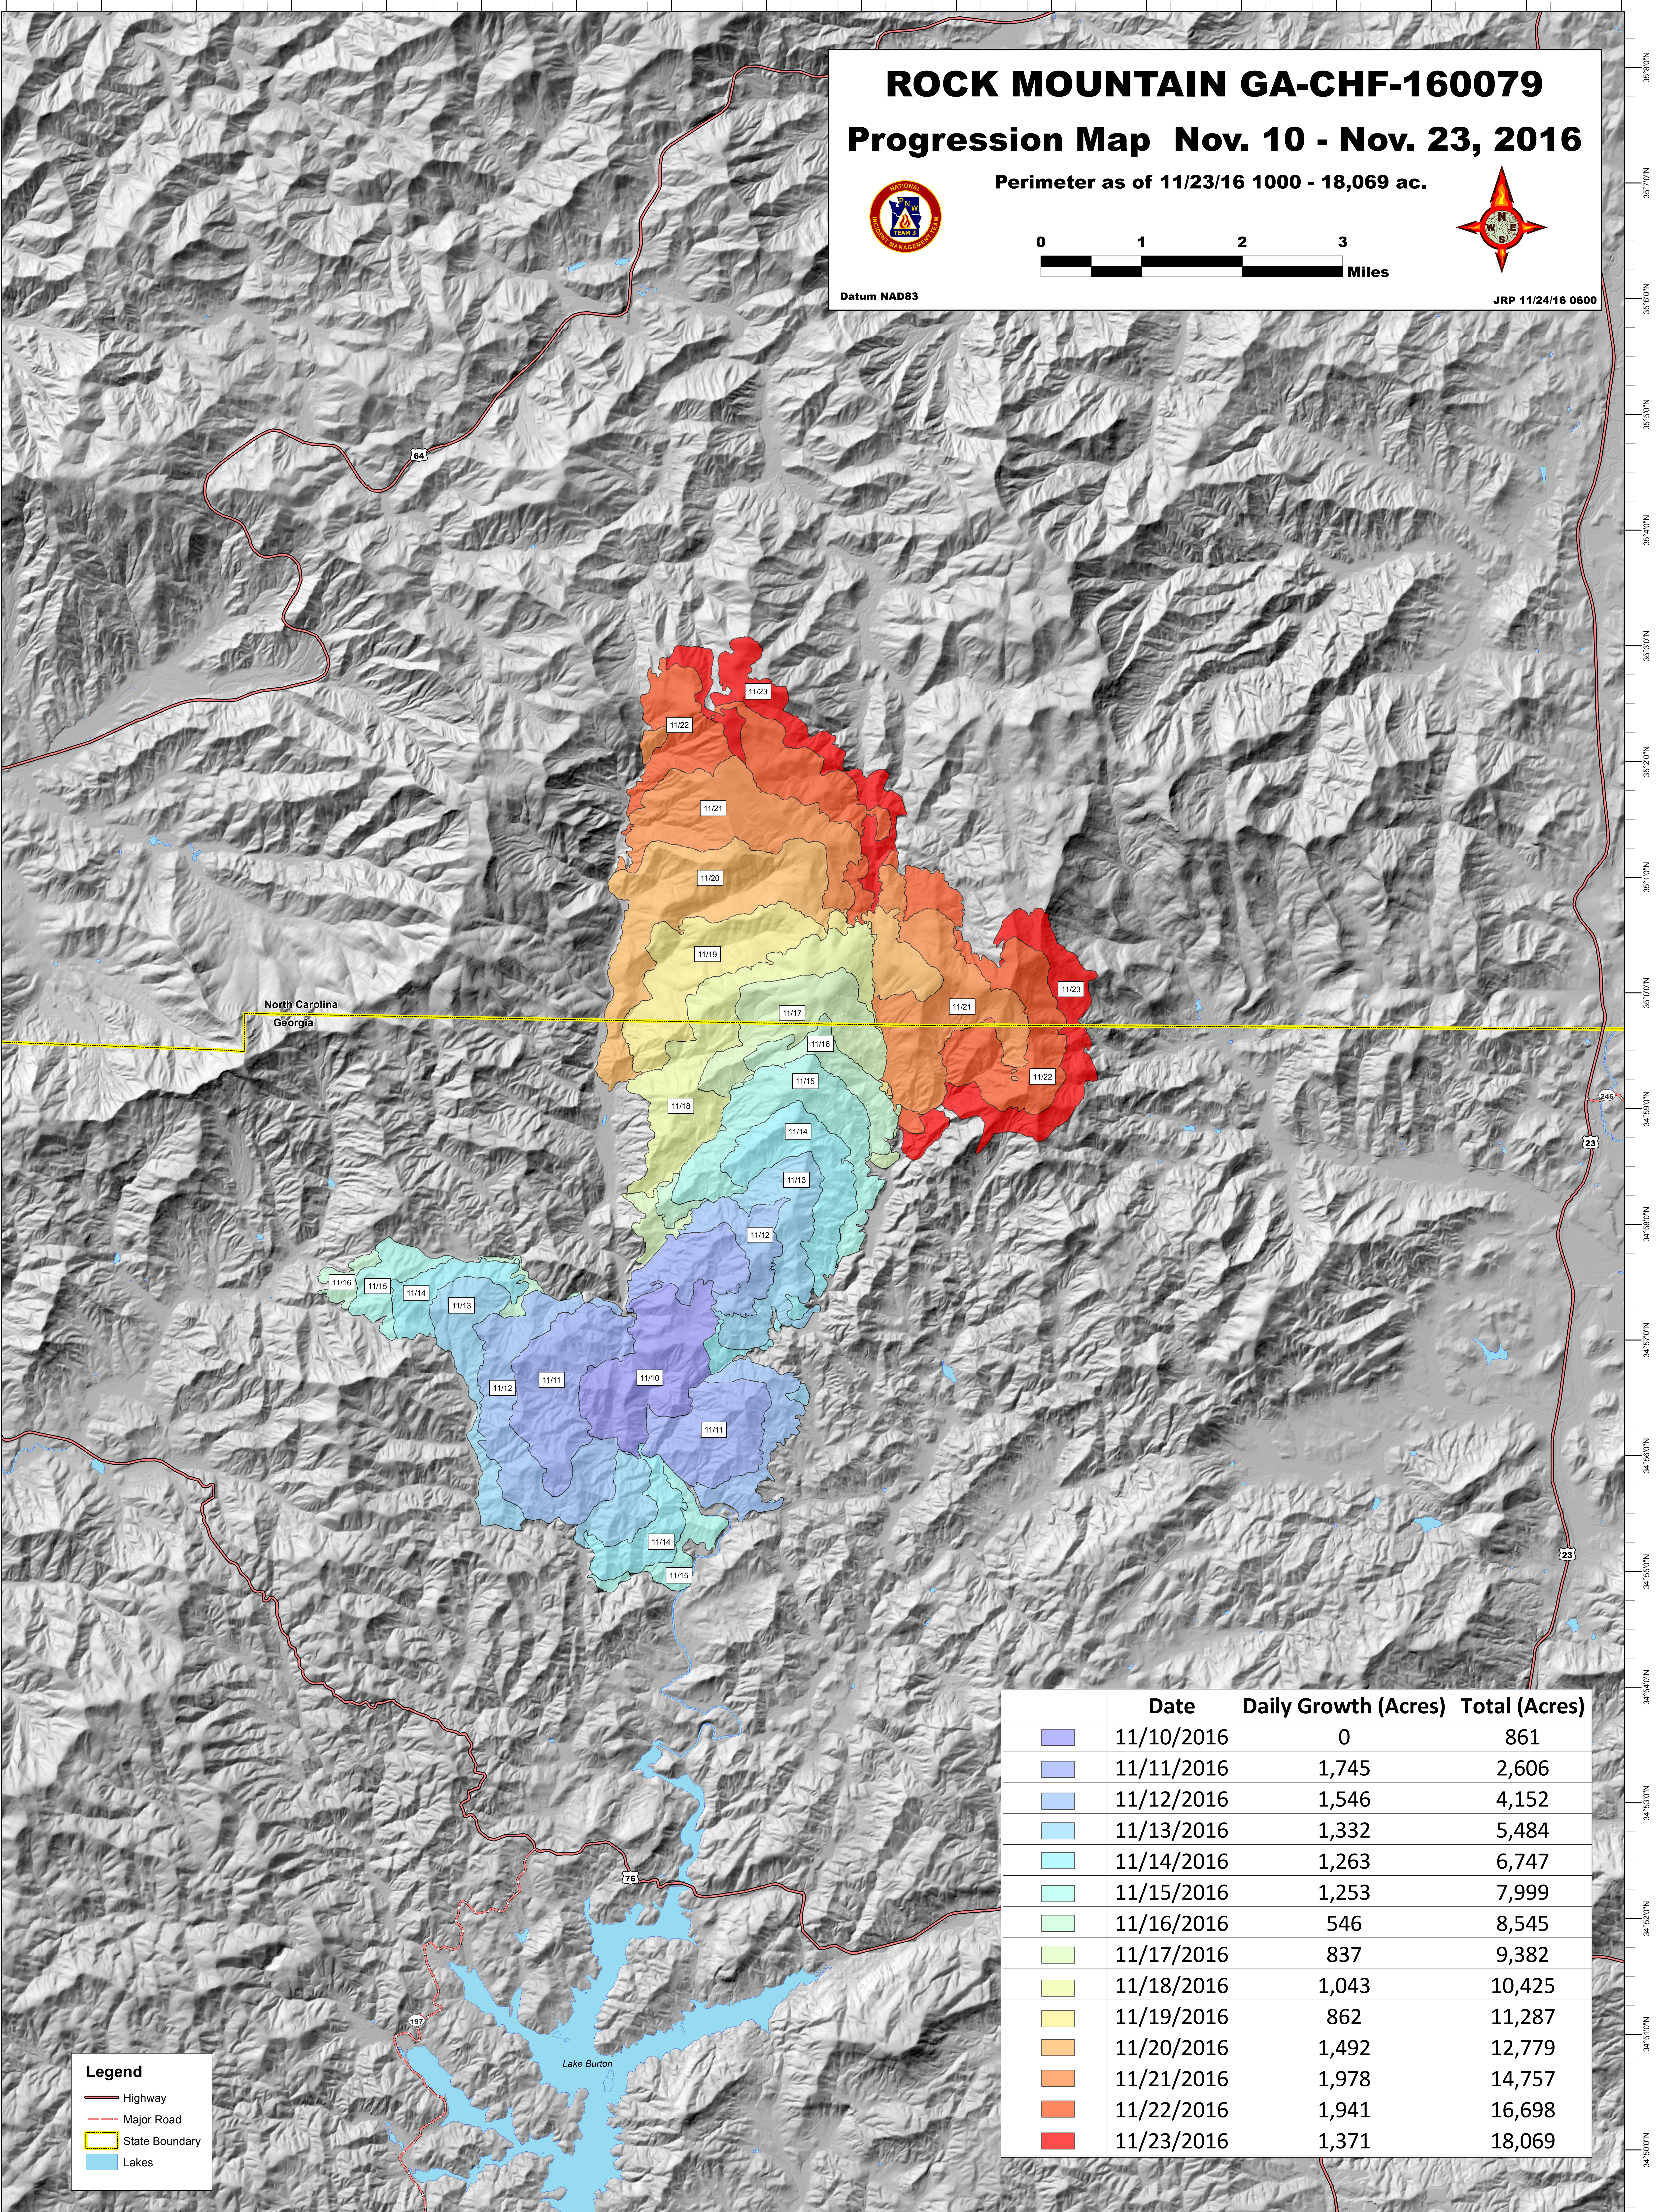

ROCK MOUNTAIN GA-CHF-160079

Progression Map Nov. 10 - Nov. 23, 2016

Perimeter as of 11/23/16 1000 - 18,069 ac.

Datum NAD83

JRP 11/24/16 0600

Legend

- Highway
- Major Road
- State Boundary
- Lakes

	Date	Daily Growth (Acres)	Total (Acres)
	11/10/2016	0	861
	11/11/2016	1,745	2,606
	11/12/2016	1,546	4,152
	11/13/2016	1,332	5,484
	11/14/2016	1,263	6,747
	11/15/2016	1,253	7,999
	11/16/2016	546	8,545
	11/17/2016	837	9,382
	11/18/2016	1,043	10,425
	11/19/2016	862	11,287
	11/20/2016	1,492	12,779
	11/21/2016	1,978	14,757
	11/22/2016	1,941	16,698
	11/23/2016	1,371	18,069