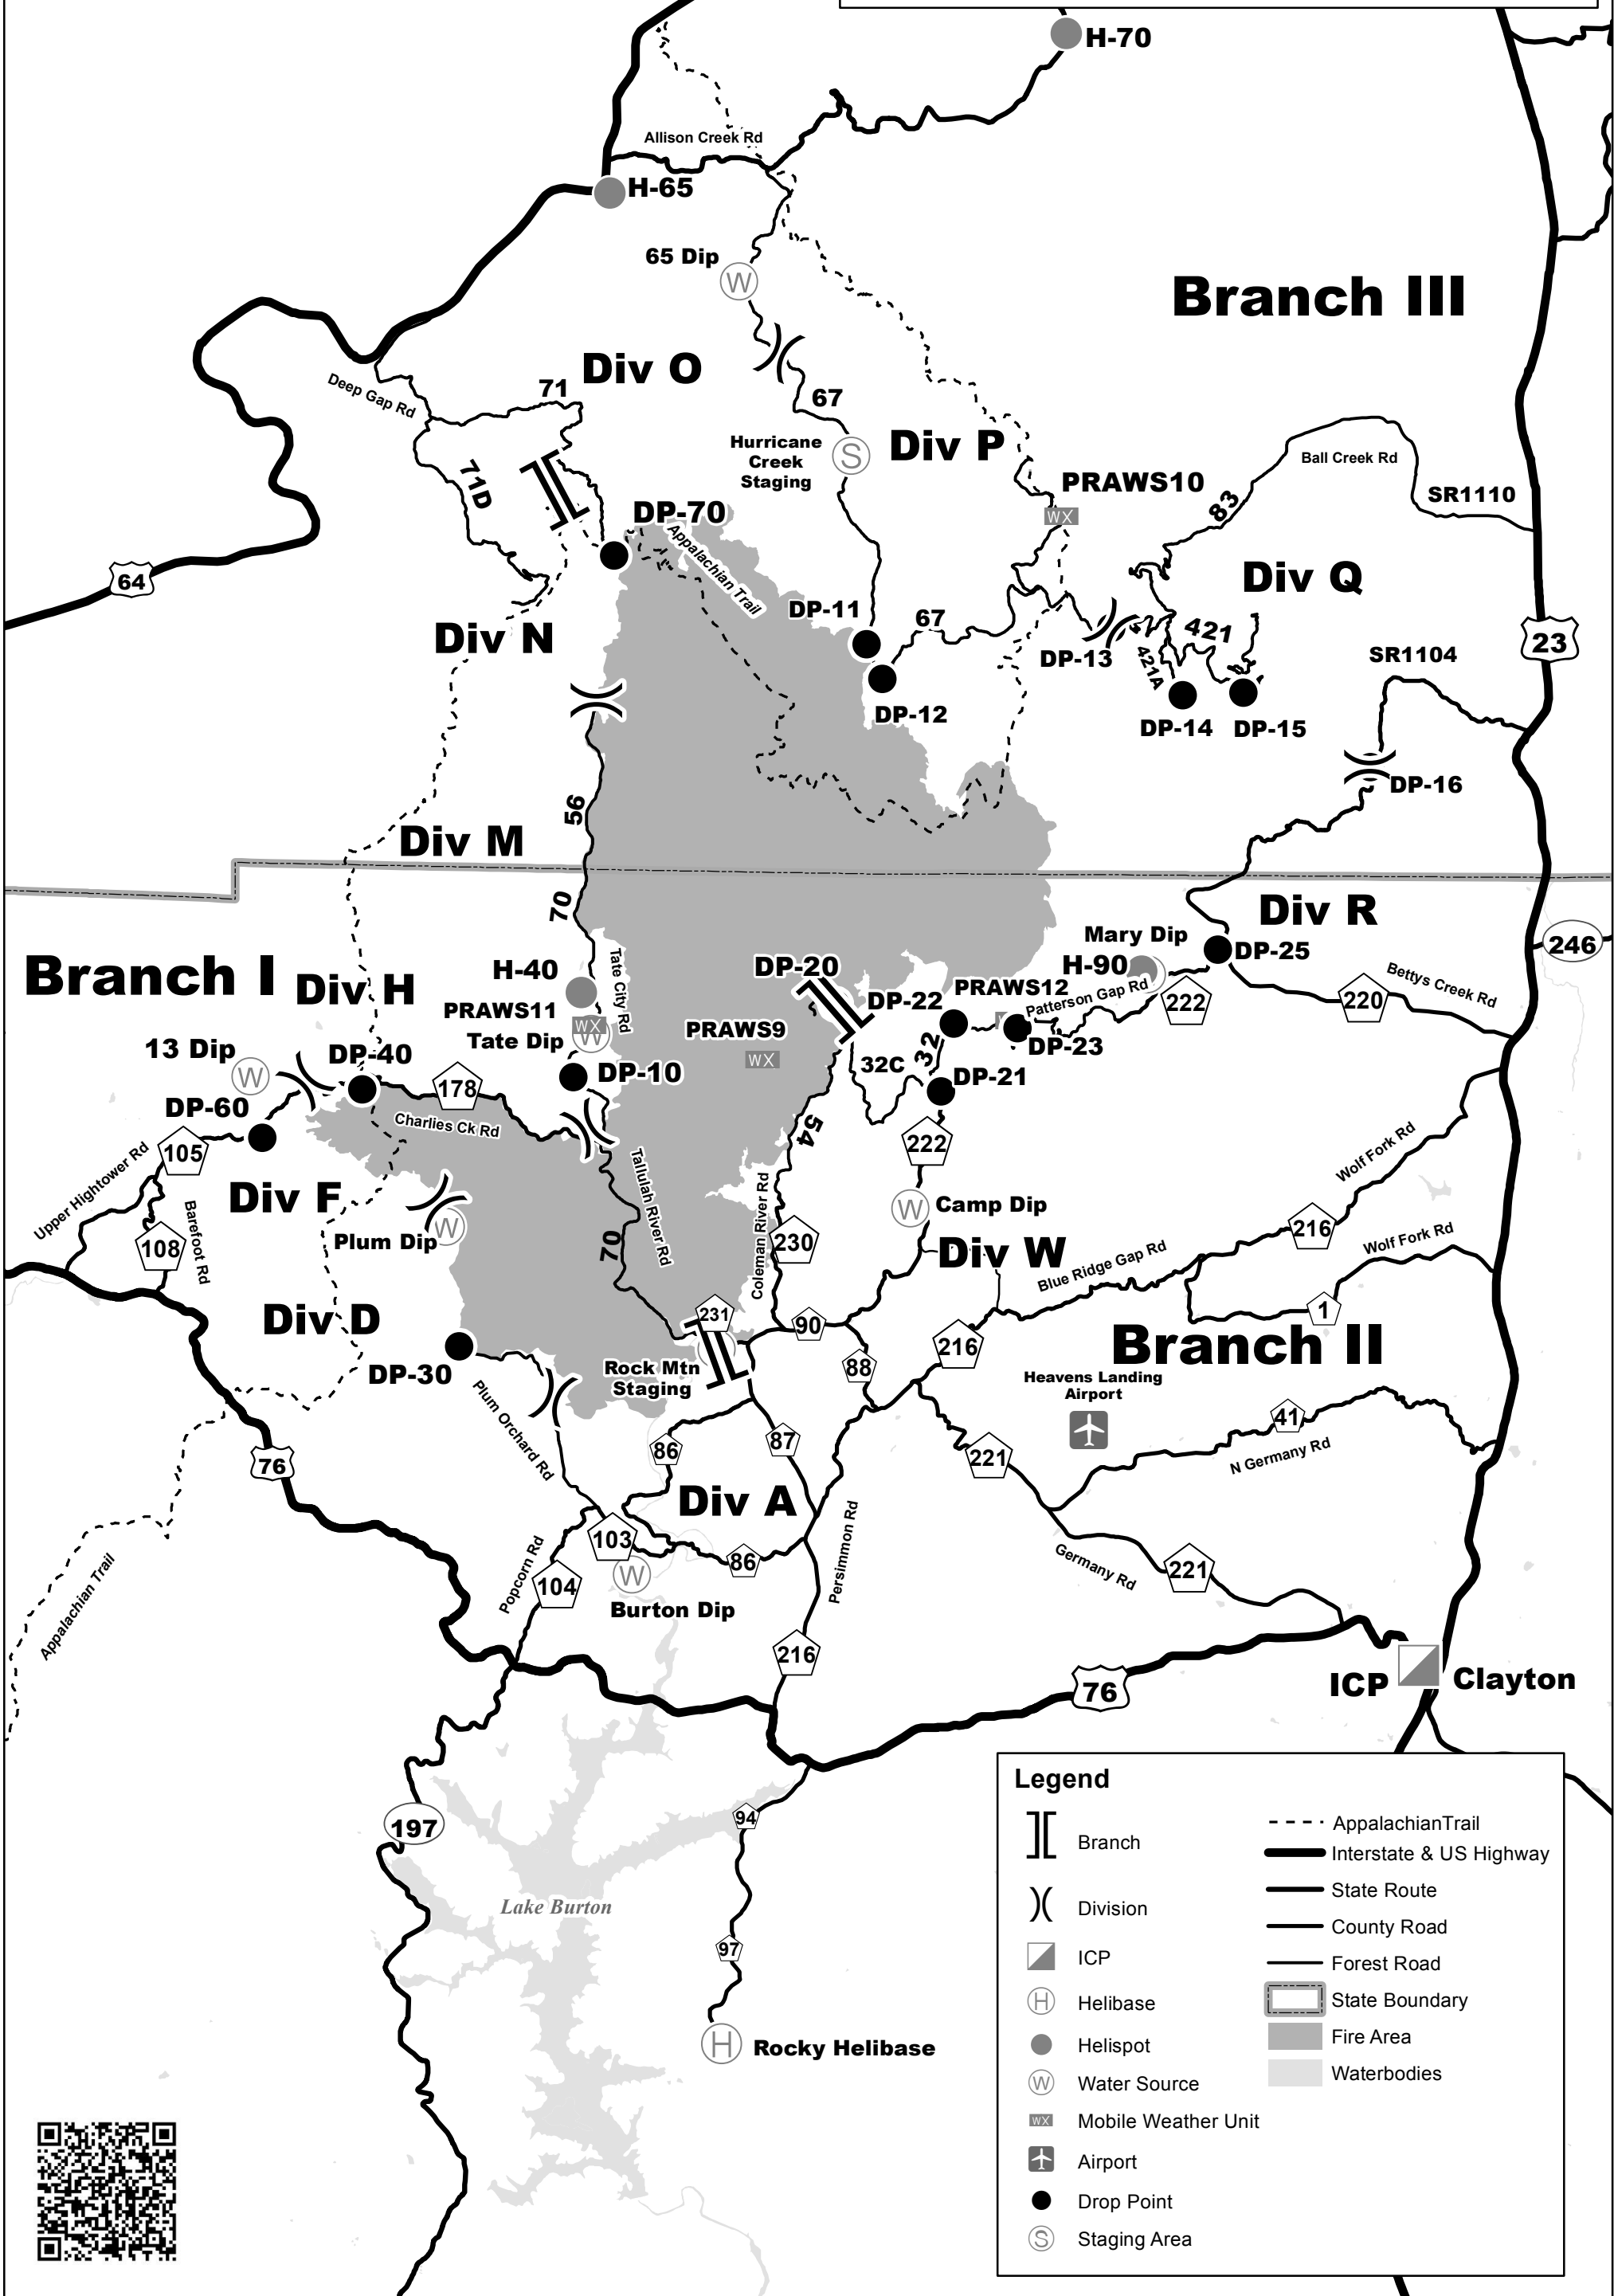

ROCK MOUNTAIN GA-CHF-160079

Transportation Map 11/24/16

Perimeter as of 11/23/16 - 18,069 ac.

Datum NAD83

Miles JRP 11/24/16 0530

Legend

	Branch		Appalachian Trail
	Division		Interstate & US Highway
	ICP		State Route
	Helibase		County Road
	Helispot		Forest Road
	Water Source		State Boundary
	Mobile Weather Unit		Fire Area
	Airport		Waterbodies
	Drop Point		
	Staging Area		