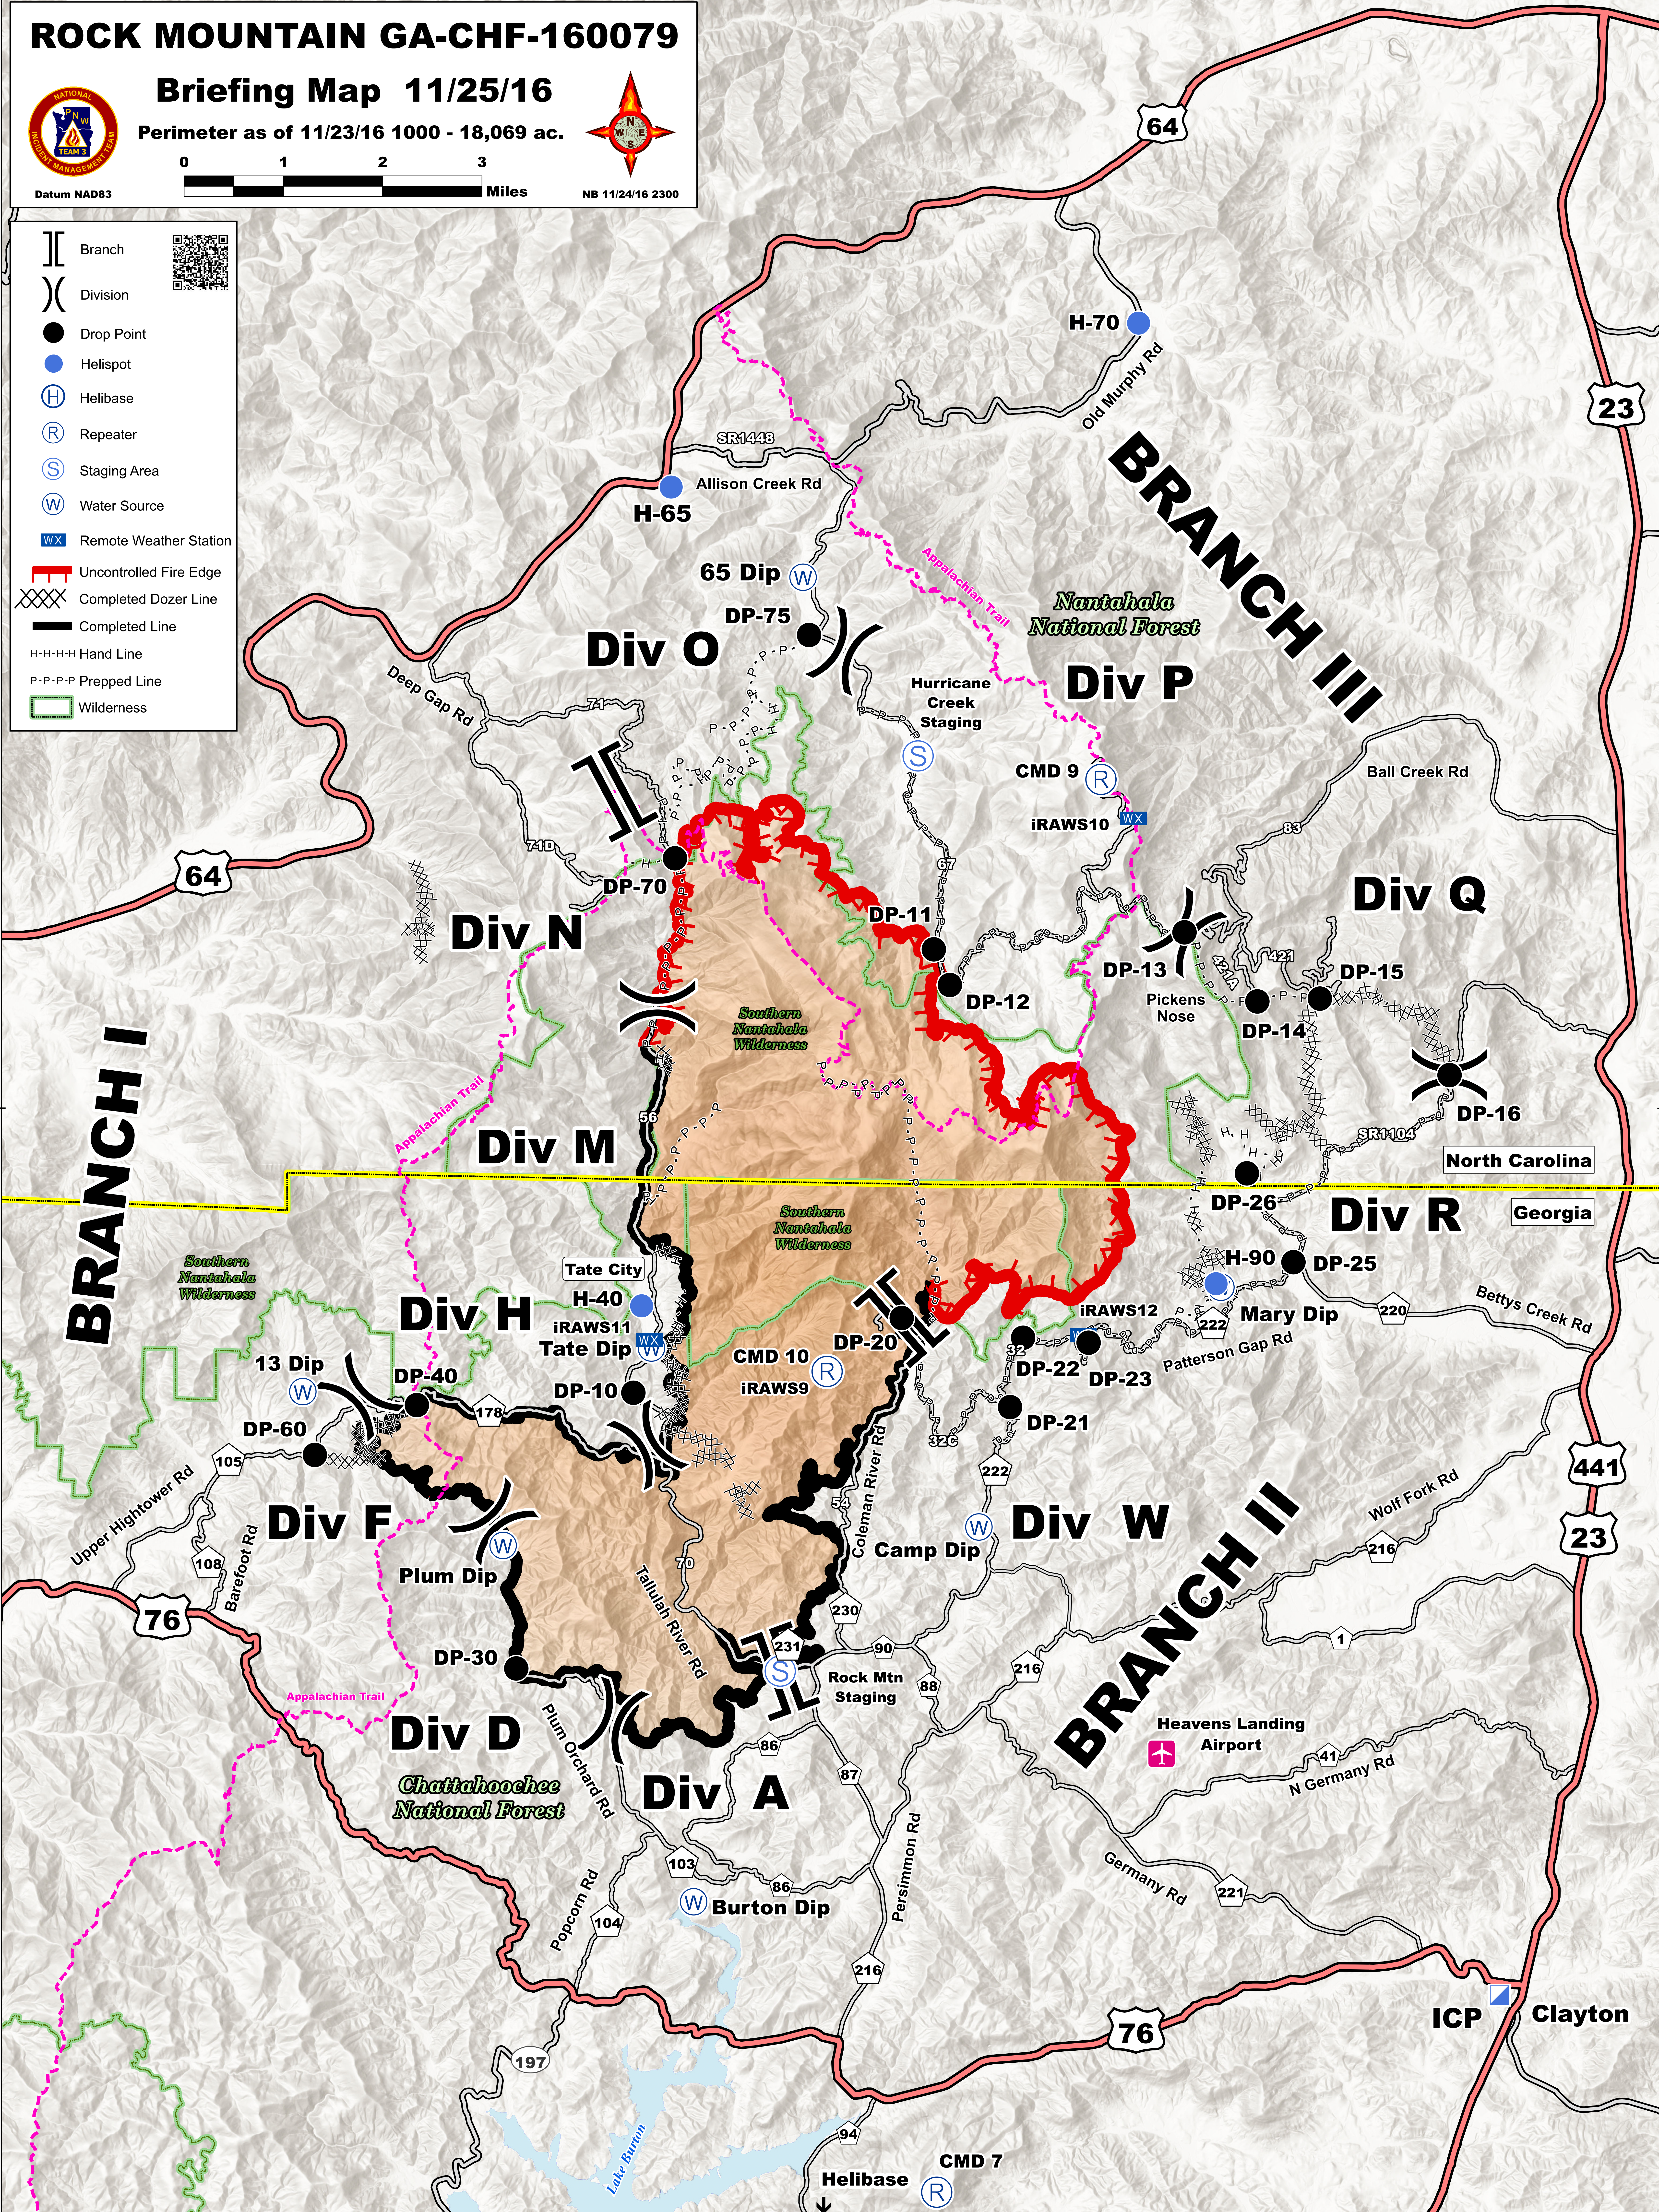

ROCK MOUNTAIN GA-CHF-160079

Briefing Map 11/25/16

Perimeter as of 11/23/16 1000 - 18,069 ac.

Datum NAD83

NB 11/24/16 2300

Legend

- Branch
- Division
- Drop Point
- Helispot
- Helibase
- Repeater
- Staging Area
- Water Source
- Remote Weather Station
- Uncontrolled Fire Edge
- Completed Dozer Line
- Completed Line
- Hand Line
- Prepped Line
- Wilderness

ICP Clayton