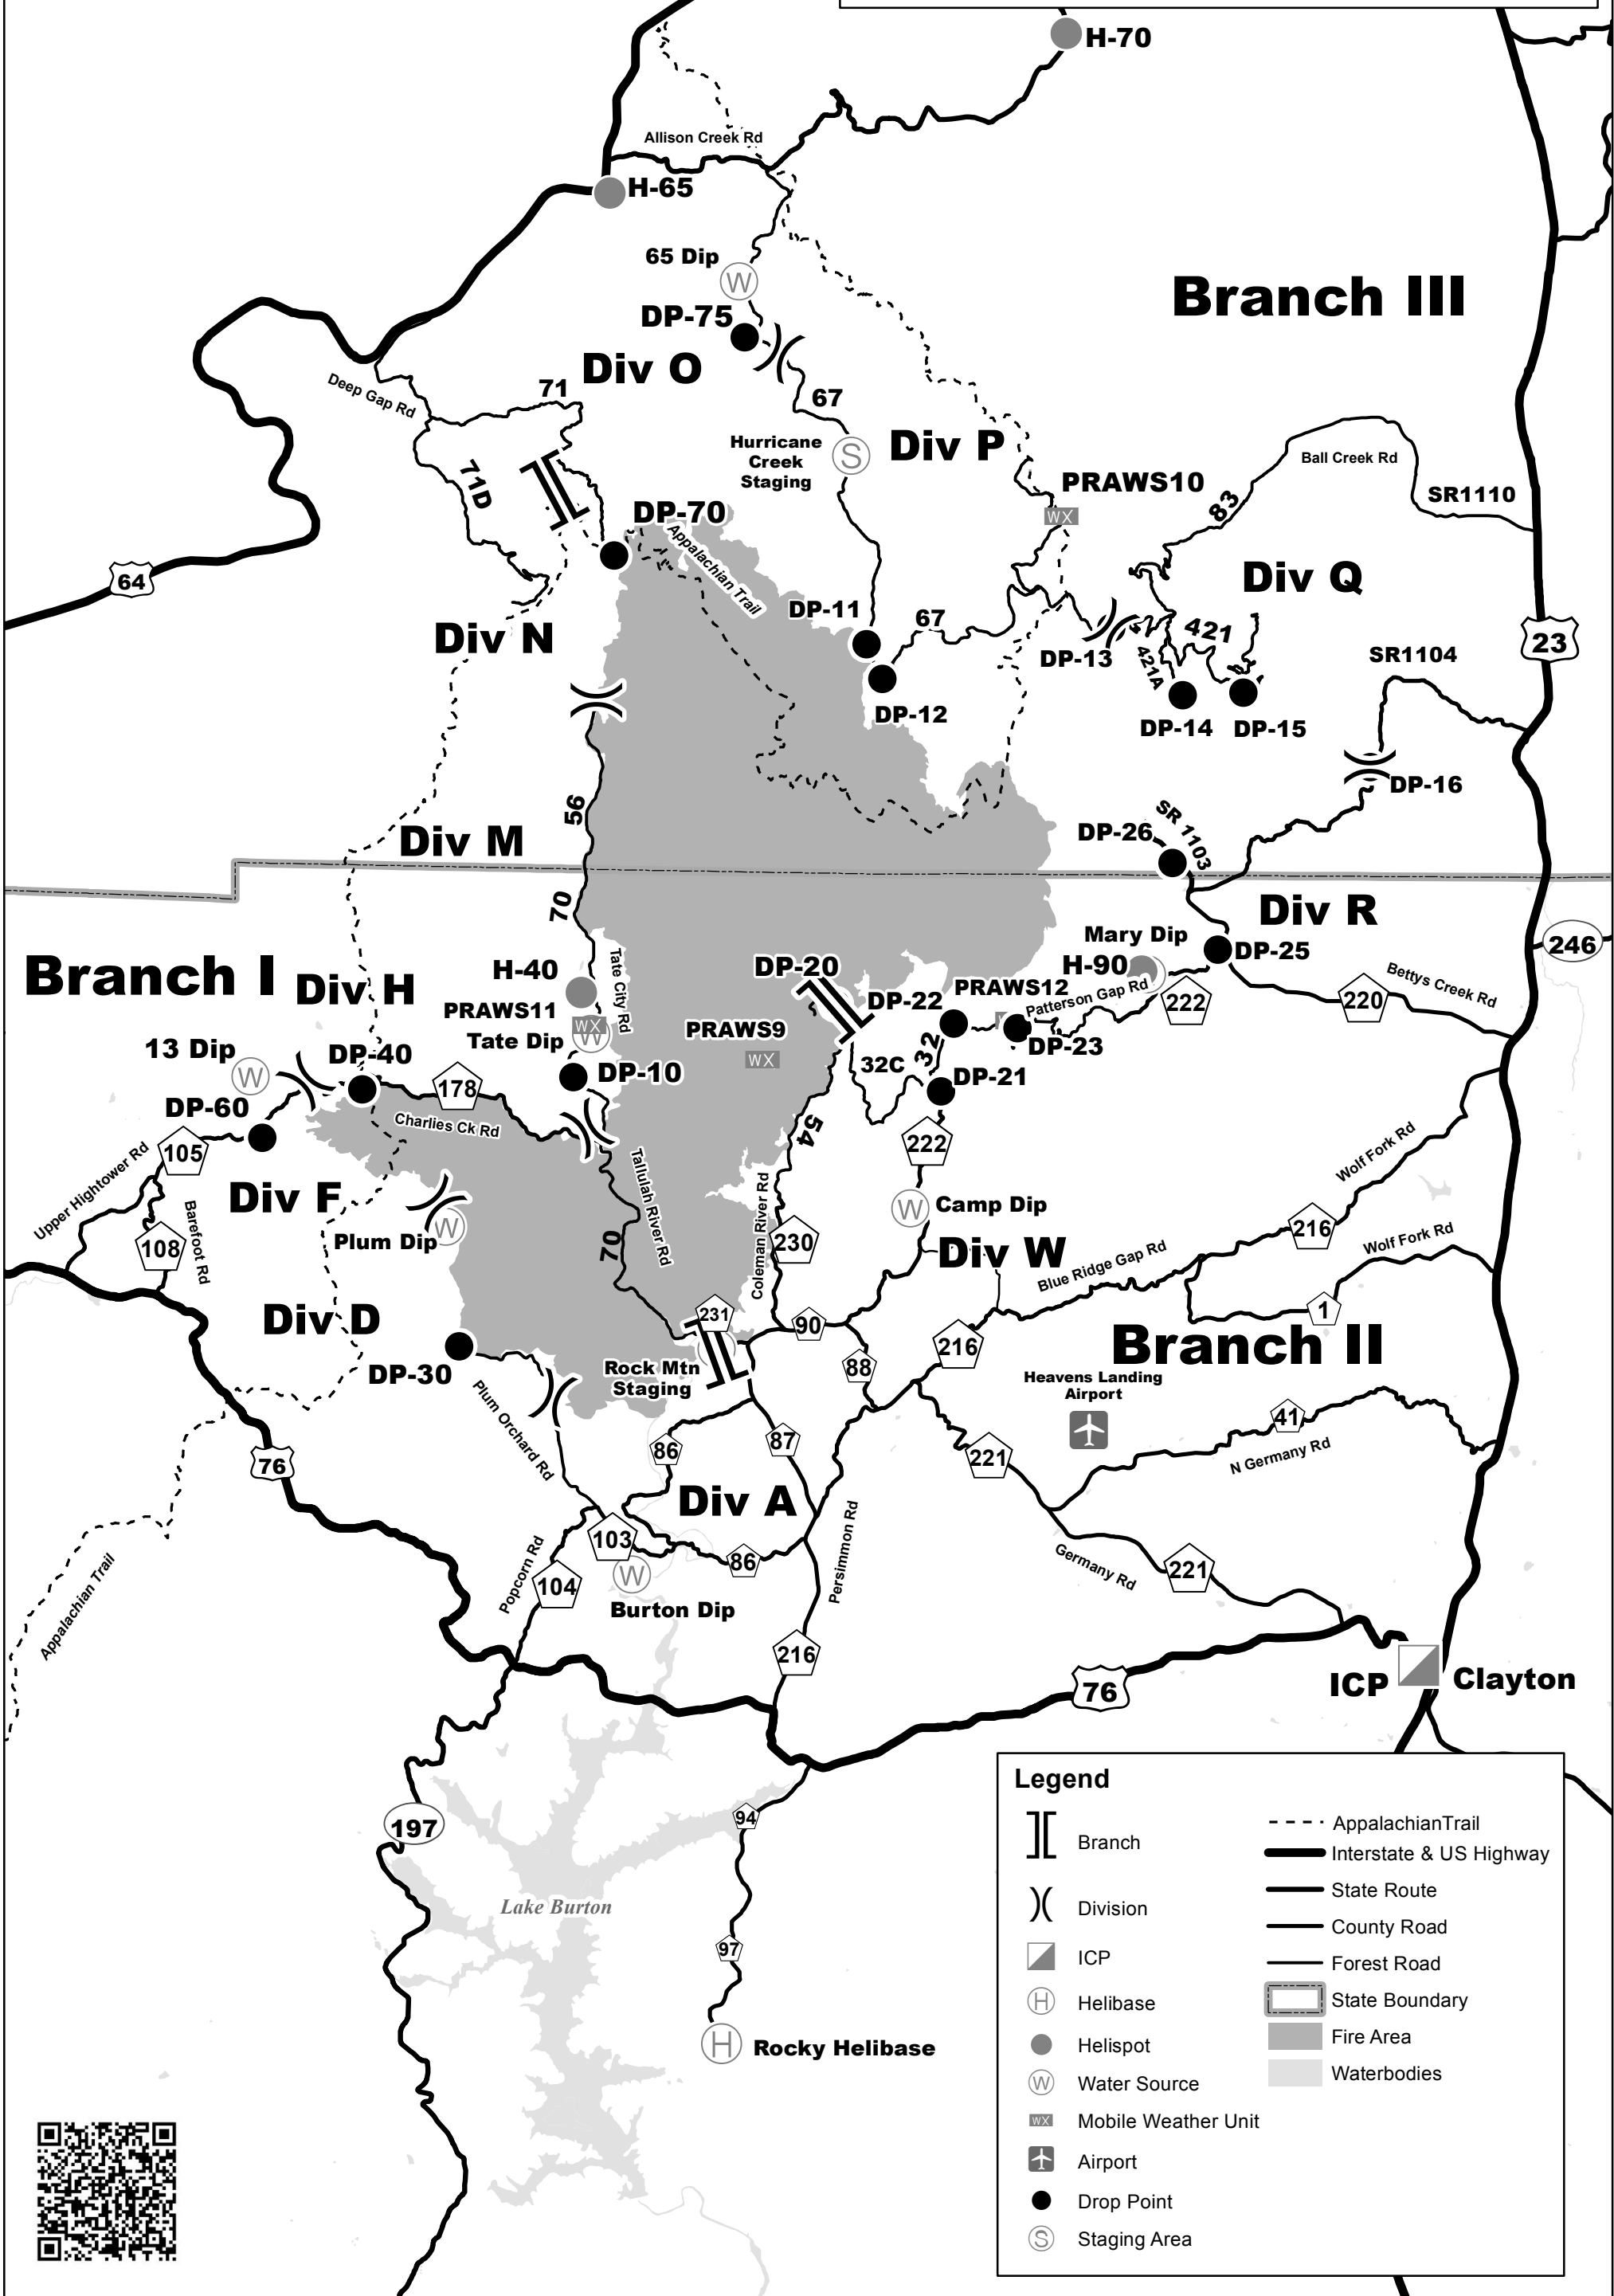

# ROCK MOUNTAIN GA-CHF-160079

Transportation Map 11/25/16

Perimeter as of 11/23/16 - 18,069 ac.

Datum NAD83

0 1 2 3 4 Miles

JRP 11/25/16 0530

### Legend

	Branch		Appalachian Trail
	Division		Interstate & US Highway
	ICP		State Route
	Helibase		County Road
	Helispot		Forest Road
	Water Source		State Boundary
	Mobile Weather Unit		Fire Area
	Airport		Waterbodies
	Drop Point		
	Staging Area		