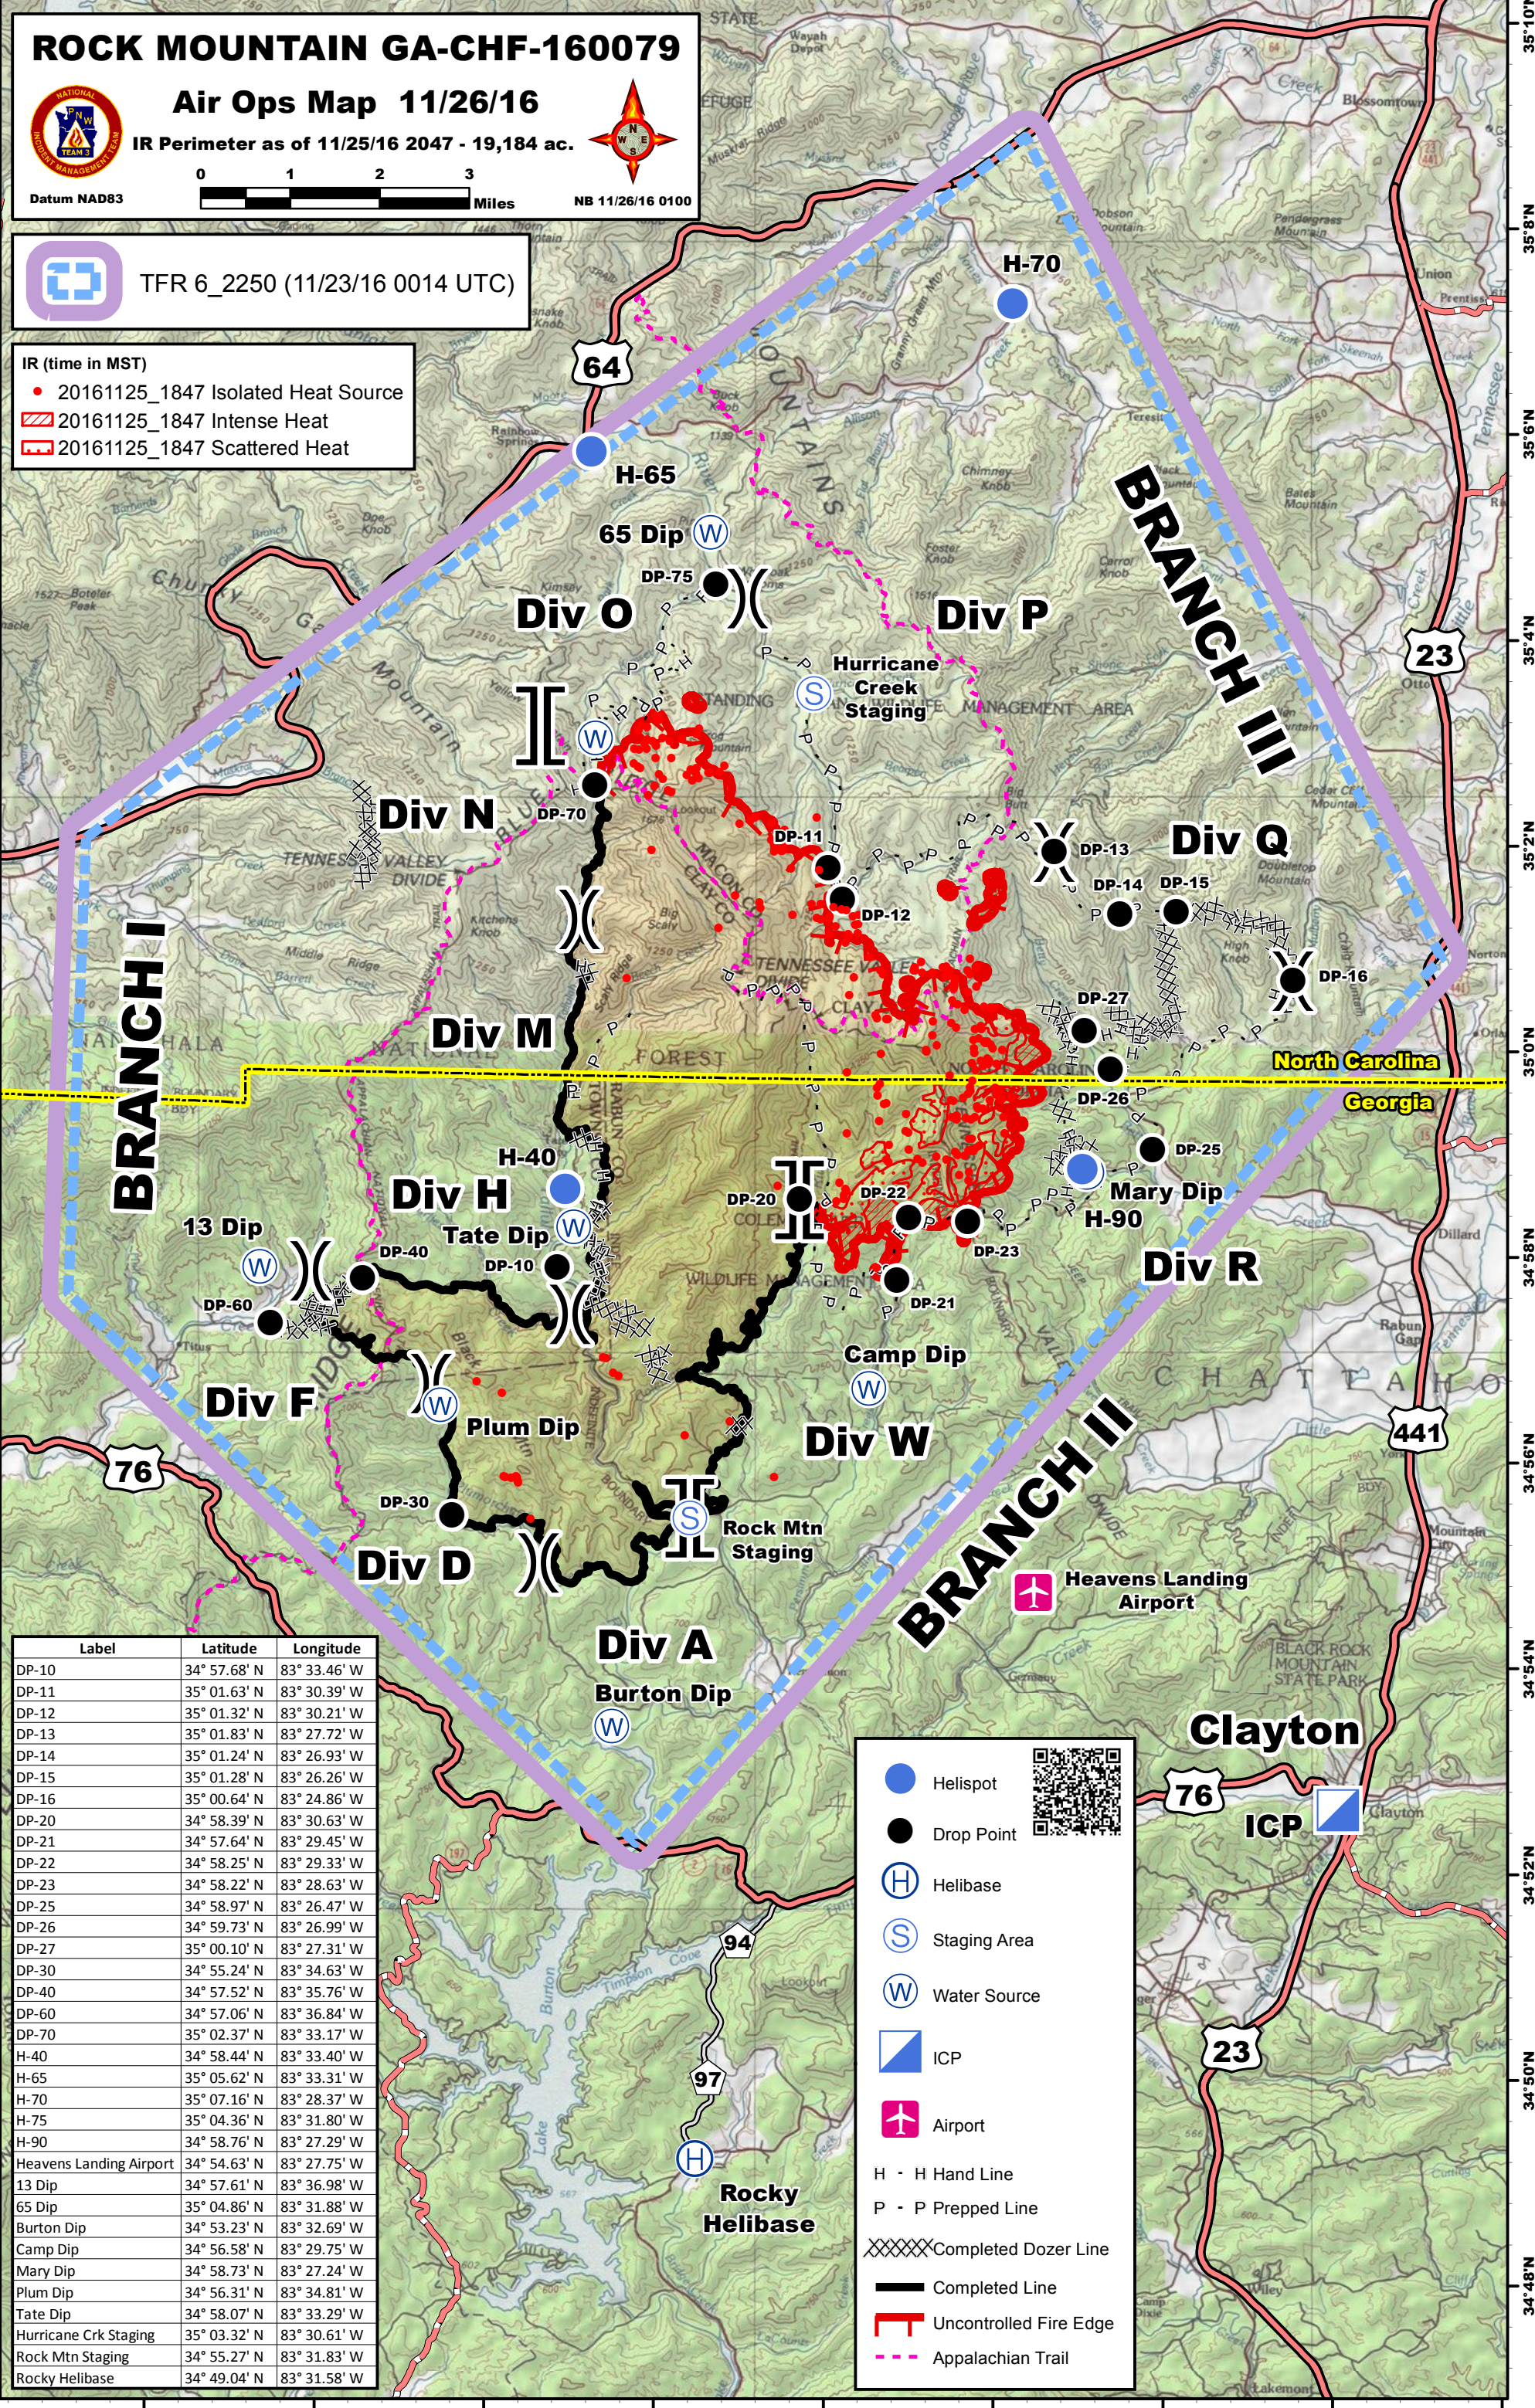

83°40'W 83°38'W 83°36'W 83°34'W 83°32'W 83°30'W 83°28'W 83°26'W 83°24'W

ROCK MOUNTAIN GA-CHF-160079

Air Ops Map 11/26/16

IR Perimeter as of 11/25/16 2047 - 19,184 ac.

Datum NAD83

NB 11/26/16 0100

TFR 6_2250 (11/23/16 0014 UTC)

IR (time in MST)

- 20161125_1847 Isolated Heat Source
- ▨ 20161125_1847 Intense Heat
- ▨ 20161125_1847 Scattered Heat

Label	Latitude	Longitude
DP-10	34° 57.68' N	83° 33.46' W
DP-11	35° 01.63' N	83° 30.39' W
DP-12	35° 01.32' N	83° 30.21' W
DP-13	35° 01.83' N	83° 27.72' W
DP-14	35° 01.24' N	83° 26.93' W
DP-15	35° 01.28' N	83° 26.26' W
DP-16	35° 00.64' N	83° 24.86' W
DP-20	34° 58.39' N	83° 30.63' W
DP-21	34° 57.64' N	83° 29.45' W
DP-22	34° 58.25' N	83° 29.33' W
DP-23	34° 58.22' N	83° 28.63' W
DP-25	34° 58.97' N	83° 26.47' W
DP-26	34° 59.73' N	83° 26.99' W
DP-27	35° 00.10' N	83° 27.31' W
DP-30	34° 55.24' N	83° 34.63' W
DP-40	34° 57.52' N	83° 35.76' W
DP-60	34° 57.06' N	83° 36.84' W
DP-70	35° 02.37' N	83° 33.17' W
H-40	34° 58.44' N	83° 33.40' W
H-65	35° 05.62' N	83° 33.31' W
H-70	35° 07.16' N	83° 28.37' W
H-75	35° 04.36' N	83° 31.80' W
H-90	34° 58.76' N	83° 27.29' W
Heavens Landing Airport	34° 54.63' N	83° 27.75' W
13 Dip	34° 57.61' N	83° 36.98' W
65 Dip	35° 04.86' N	83° 31.88' W
Burton Dip	34° 53.23' N	83° 32.69' W
Camp Dip	34° 56.58' N	83° 29.75' W
Mary Dip	34° 58.73' N	83° 27.24' W
Plum Dip	34° 56.31' N	83° 34.81' W
Tate Dip	34° 58.07' N	83° 33.29' W
Hurricane Crk Staging	35° 03.32' N	83° 30.61' W
Rock Mtn Staging	34° 55.27' N	83° 31.83' W
Rocky Helibase	34° 49.04' N	83° 31.58' W

- Helispot
- Drop Point
- ⊕ Helibase
- ⊙ Staging Area
- ⊕ Water Source
- ▣ ICP
- ✈ Airport
- H - H Hand Line
- P - P Prepped Line
- XXXXX Completed Dozer Line
- Completed Line
- ▨ Uncontrolled Fire Edge
- - - Appalachian Trail

83°38'W 83°36'W 83°34'W 83°32'W 83°30'W 83°28'W 83°26'W 83°24'W 83°22'W

35°8'N 35°6'N 35°4'N 35°2'N 35°0'N 34°58'N 34°56'N 34°54'N 34°52'N 34°50'N 34°48'N

35°10'N 35°8'N 35°6'N 35°4'N 35°2'N 35°0'N 34°58'N 34°56'N 34°54'N 34°52'N 34°50'N 34°48'N